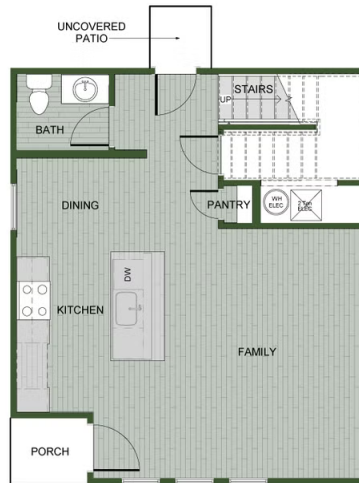

🏠 3 🚿 2 🏠 1,000 FT<sup>2</sup>

The 1100 Bungalow floor plan is a 3 bed, 3 bath 1100 square foot home that provides a safe, modern, and tranquil place for buyers to call home. LVP flooring throughout u

**Monday - Saturday: 10 am-6pm**

**417-952-0369**

**[schubermitchell.com](http://schubermitchell.com)**

Materials, specifications, plans, designs, prices, premiums, options & sales programs may change without notice or obligation. All renderings, floor plans, and maps are artist's conception and may not depict actual buildings, fencing, walks, driveways, or landscaping.

1ST FLOOR

2ND FLOOR - 2ND MASTER OPTION

2ND FLOOR - 3 BEDROOM OPTION