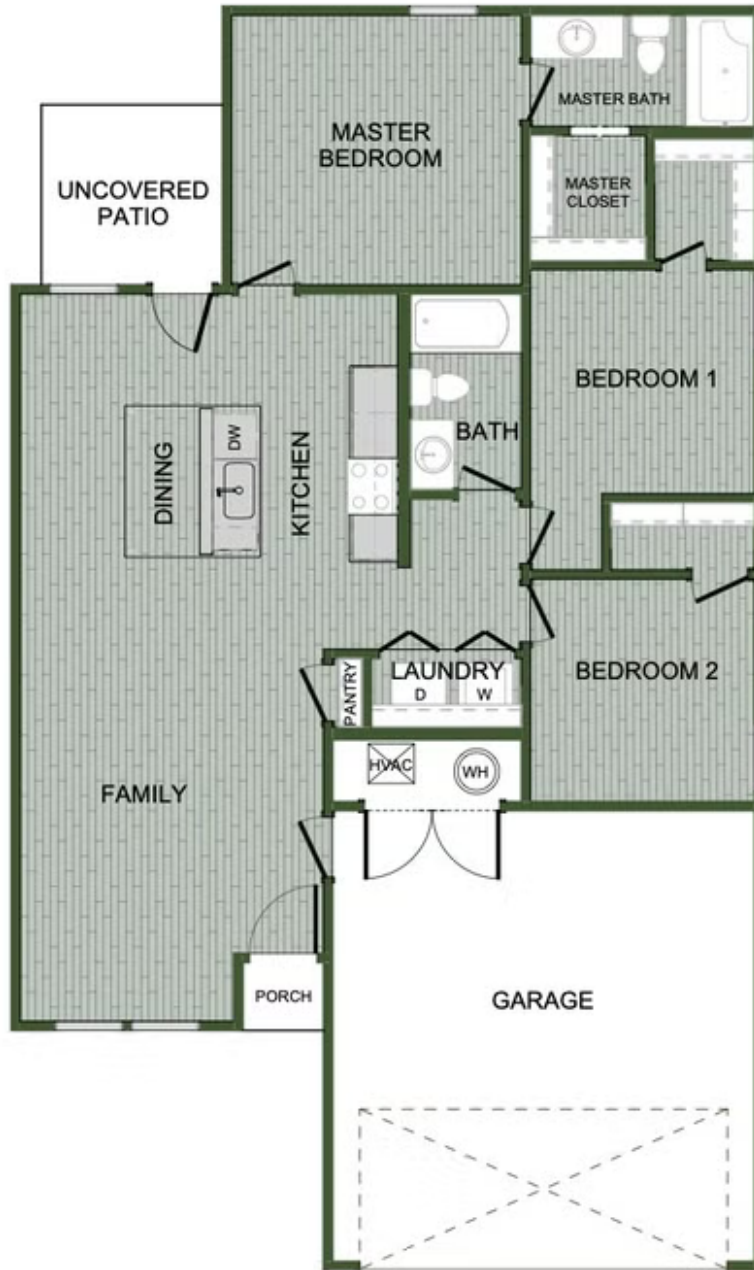

🛏 3 🚿 2 🚗 2 🏠 1,165 FT²

The 1100 Cottage is a 3 bed, 2 bath 1100 square foot floor plan that offers a beautiful wide-open kitchen and living space. Gather around the spacious kitchen island with friends and family in your new home. LVP flooring th...

1100 COTTAGE