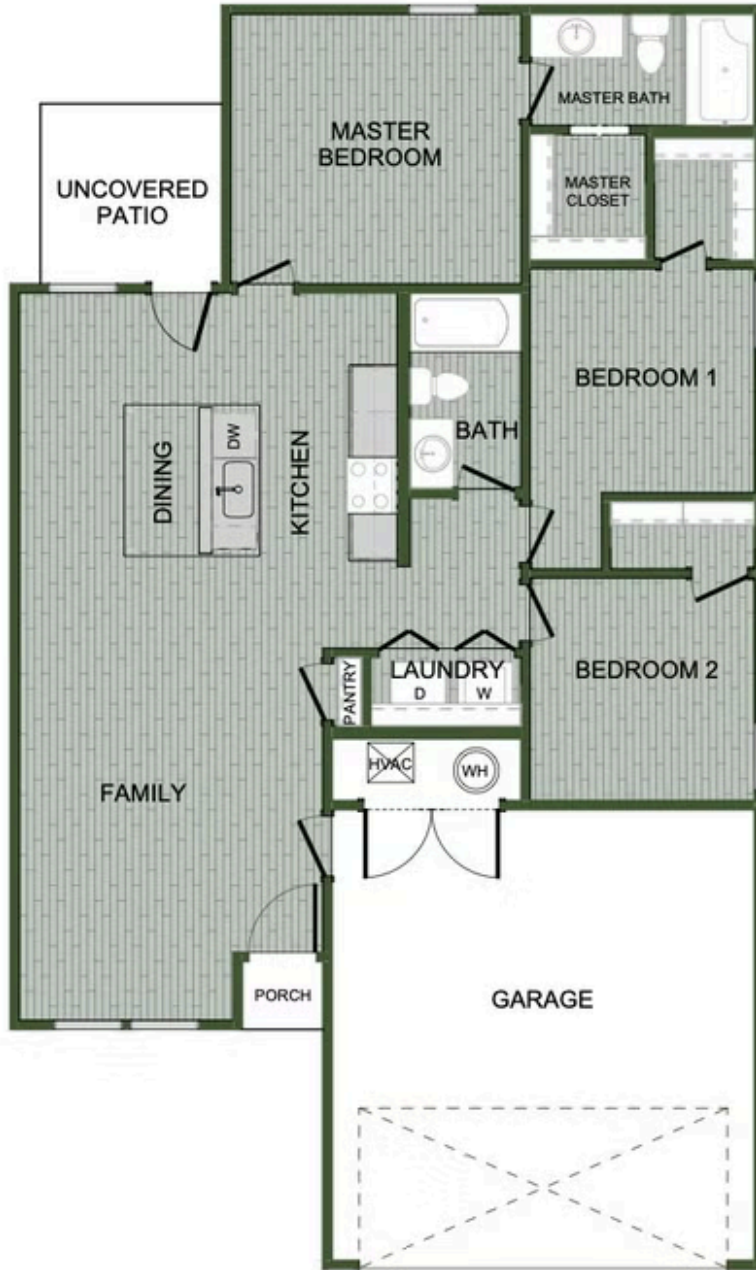

🛏 3 🚿 2 🚗 2 🏠 1,165 FT²

The 1100 Cottage is a 3 bed, 2 bath 1100 square foot floor plan that offers a beautiful wide-open kitchen and living space. Gather around the spacious kitchen island with friends and family in your new home. LVP flooring throughout upgrades your home with durability and style. Enjoy the privacy of a secluded primary suite and a sizable walk-in closet. This floor plan is the definition of affordable luxury, with a modern design that suits a busy and active lifest...

NEW LADY 5

TAMI

GWYNYTH

MICHELLE

1100 COTTAGE