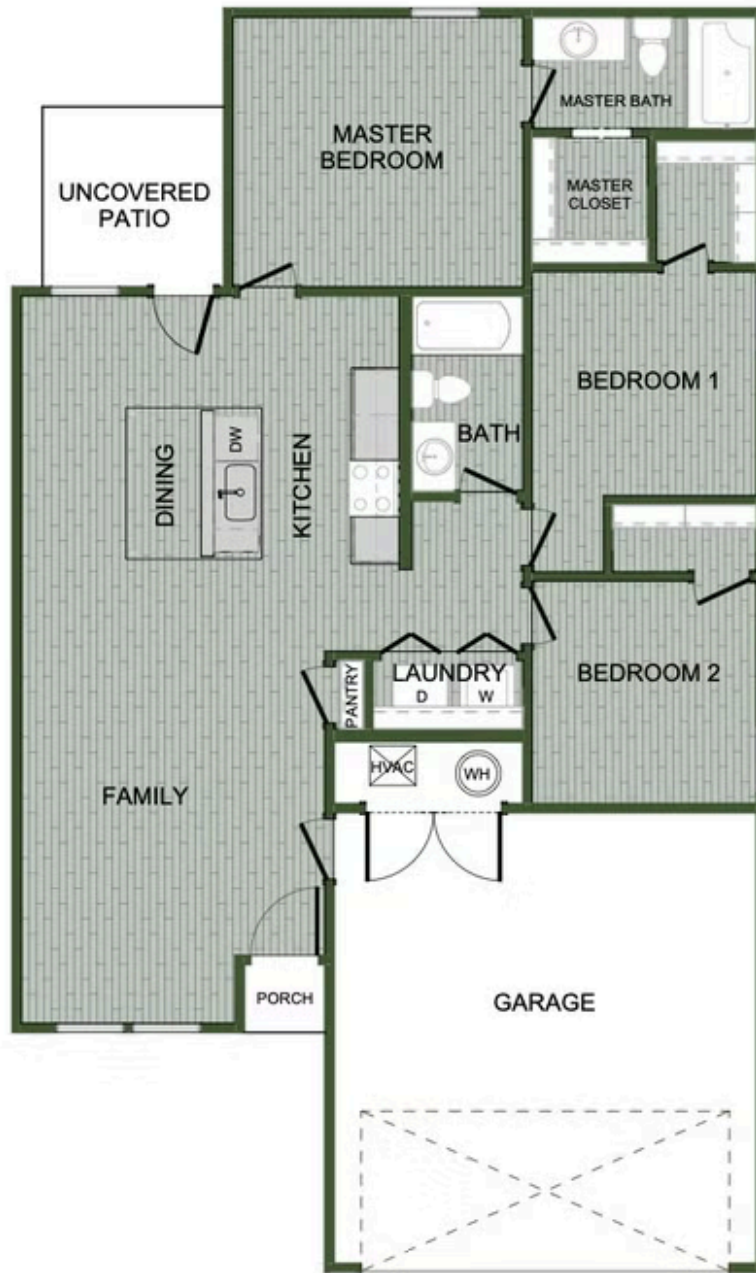

🛏 3 🚿 2 🚗 2 🏠 1,165 FT²

The 1100 Cottage is a 3 bed, 2 bath 1100 square foot floor plan that offers a beautiful wide-open kitchen and living space. Gather around the spacious kitchen island with friends and family in your new home. LVP flooring throughout upgrades your home with durability and style. Enjoy the privacy of a secluded primary suite and a sizable walk-in closet. This floor plan is the definition of affordable luxury, with a modern design that suits a busy and active lifest...

NEW LADY 5

TAMI

GWYNYTH

MICHELLE

1100 COTTAGE