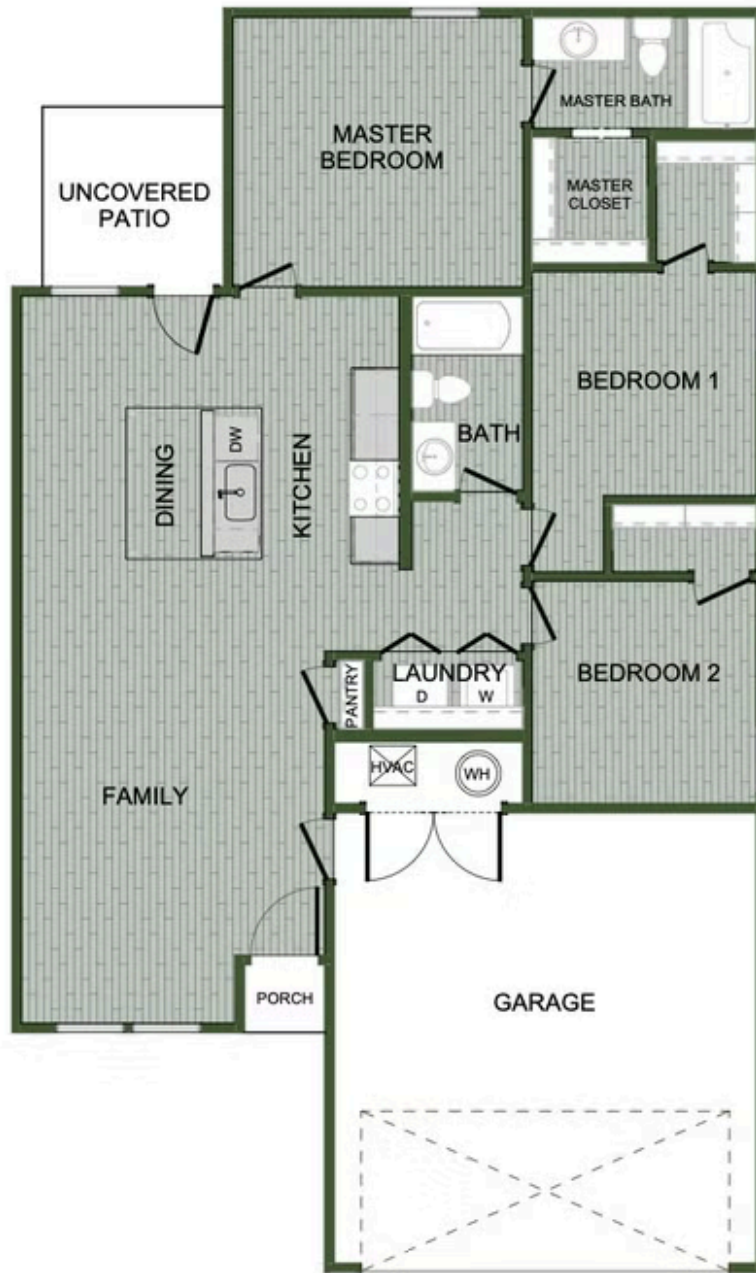

🛏 3 🚿 2 🚗 2 🏠 1,165 FT<sup>2</sup>

The 1100 Cottage is a 3 bed, 2 bath 1100 square foot floor plan that offers a beautiful wide-open kitchen and living space. Gather around the spacious kitchen island with friends and family in your new home. LVP flooring throughout upgrades your home with durability and style. Enjoy the privacy of a secluded primary suite and a sizable walk-in closet. This floor plan is the definition of affordable luxury, with a modern design that suits a busy and active lifest...

NEW LADY 5

TAMI

GWYNYTH

MICHELLE

1100 COTTAGE