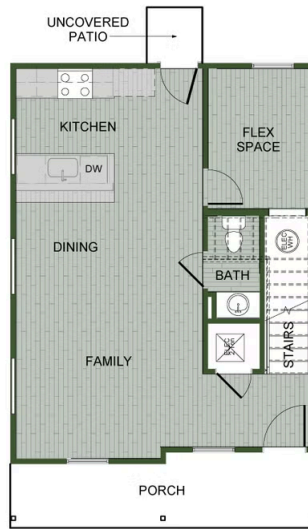

🏠 2 - 3 🚿 2 🏠 1,250 FT²

This 2-3 bedroom, 2 bath 1250 square foot Bungalow Collection floor plan provides a safe, modern and tranquil place for buyers to call home. LVP flooring throughout upgrades your home with durability and style. Created with the first-time homebuyer or savvy investors in mind, residents can be situated within walking distance of exciting neighborhood amenities, premier school districts and downtown life in Southwest Missouri and Northwest Arkansas.

KENDRA

TORI

ARDEN

1ST FLOOR

2ND FLOOR - 2ND MASTER OPTION

2ND FLOOR - 3 BEDROOM OPTION