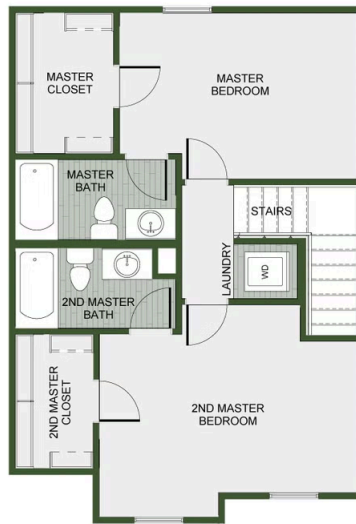

🏠 2 - 3 🚿 2 🏠 1,250 FT<sup>2</sup>

This 2-3 bedroom, 2 bath 1250 square foot Bungalow Collection floor plan provides a safe, modern and tranquil place for buyers to call home. LVP flooring throughout upgrades your home with durability and style. Created with the first-time homebuyer or savvy investors in mind, residents can be situated within walking distance of exciting neighborhood amenities, premier school districts and downtown life in Southwest Missouri and Northwest Arkansas.

KENDRA

TORI

ARDEN

1ST FLOOR

2ND FLOOR - 2ND MASTER OPTION

2ND FLOOR - 3 BEDROOM OPTION