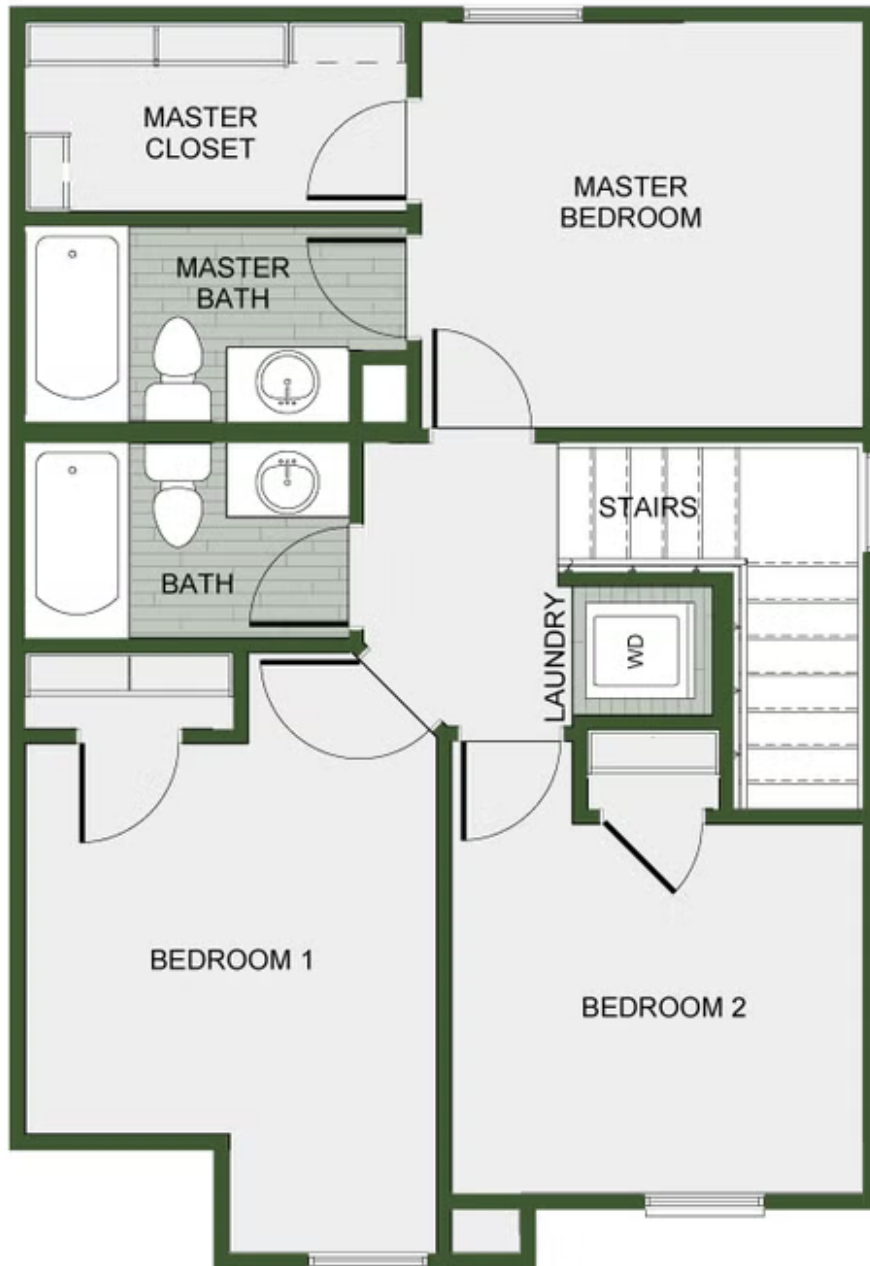

🏠 2 - 3 🚿 2 🏠 1,250 FT²

This 2-3 bedroom, 2 bath 1250 square foot Bungalow Collection floor plan provides a safe, modern and tranquil place for buyers to call home. LVP flooring throughout u

Monday - Saturday: 10 am-6pm

1ST FLOOR

2ND FLOOR - 2ND MASTER OPTION

2ND FLOOR - 3 BEDROOM OPTION