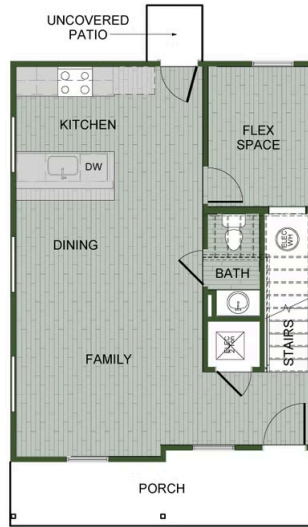

🏠 2 - 3 🚿 2 🏠 1,250 FT<sup>2</sup>

This 2-3 bedroom, 2 bath 1250 square foot Bungalow Collection floor plan provides a safe, modern and tranquil place for buyers to call home. LVP flooring throughout upgrades your home with durability and style. Created with the first-time homebuyer or savvy investors in mind, residents can be situated within walking distance of exciting neighborhood amenities, premier school districts and downtown life in Southwest Missouri and Northwest Arkansas.

KENDRA

TORI

ARDEN

1ST FLOOR

2ND FLOOR - 2ND MASTER OPTION

2ND FLOOR - 3 BEDROOM OPTION