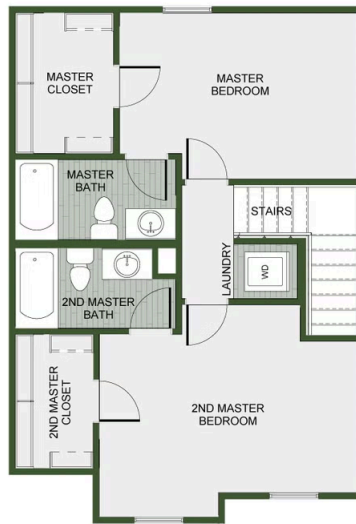

🏠 2 - 3 🚿 2 🏠 1,250 FT²

This 2-3 bedroom, 2 bath 1250 square foot Bungalow Collection floor plan provides a safe, modern and tranquil place for buyers to call home. LVP flooring throughout upgrades your home with durability and style. Created with the first-time homebuyer or savvy investors in mind, residents can be situated within walking distance of exciting neighborhood amenities, premier school districts and downtown life in Southwest Missouri and Northwest Arkansas.

KENDRA

TORI

ARDEN

1ST FLOOR

2ND FLOOR - 2ND MASTER OPTION

2ND FLOOR - 3 BEDROOM OPTION