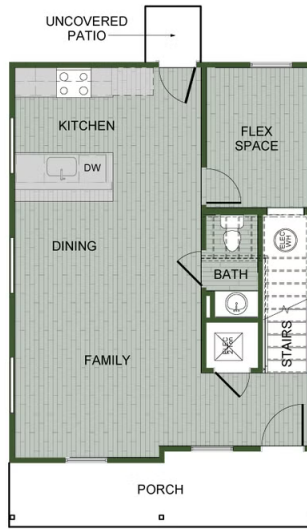

🏠 2 - 3 🚿 2 🏠 1,250 FT²

This 2-3 bedroom, 2 bath 1250 square foot Bungalow Collection floor plan provides a safe, modern and tranquil place for buyers to call home. LVP flooring throughout u

Monday - Saturday: 10 am-6pm

1ST FLOOR

2ND FLOOR - 2ND MASTER OPTION

2ND FLOOR - 3 BEDROOM OPTION