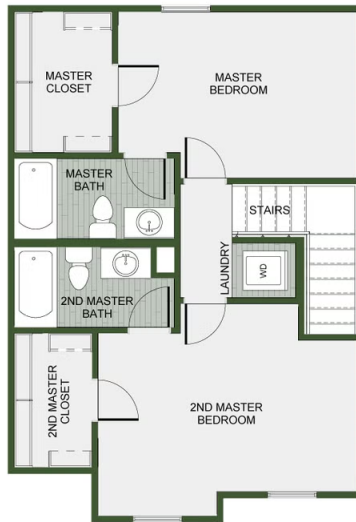

🏠 2 - 3 🚿 2 🏠 1,250 FT²

This 2-3 bedroom, 2 bath 1250 square foot Bungalow Collection floor plan provides a safe, modern and tranquil place for buyers to call home. LVP flooring throughout u

Monday - Saturday: 10 am-6pm

1ST FLOOR

2ND FLOOR - 2ND MASTER OPTION

2ND FLOOR - 3 BEDROOM OPTION