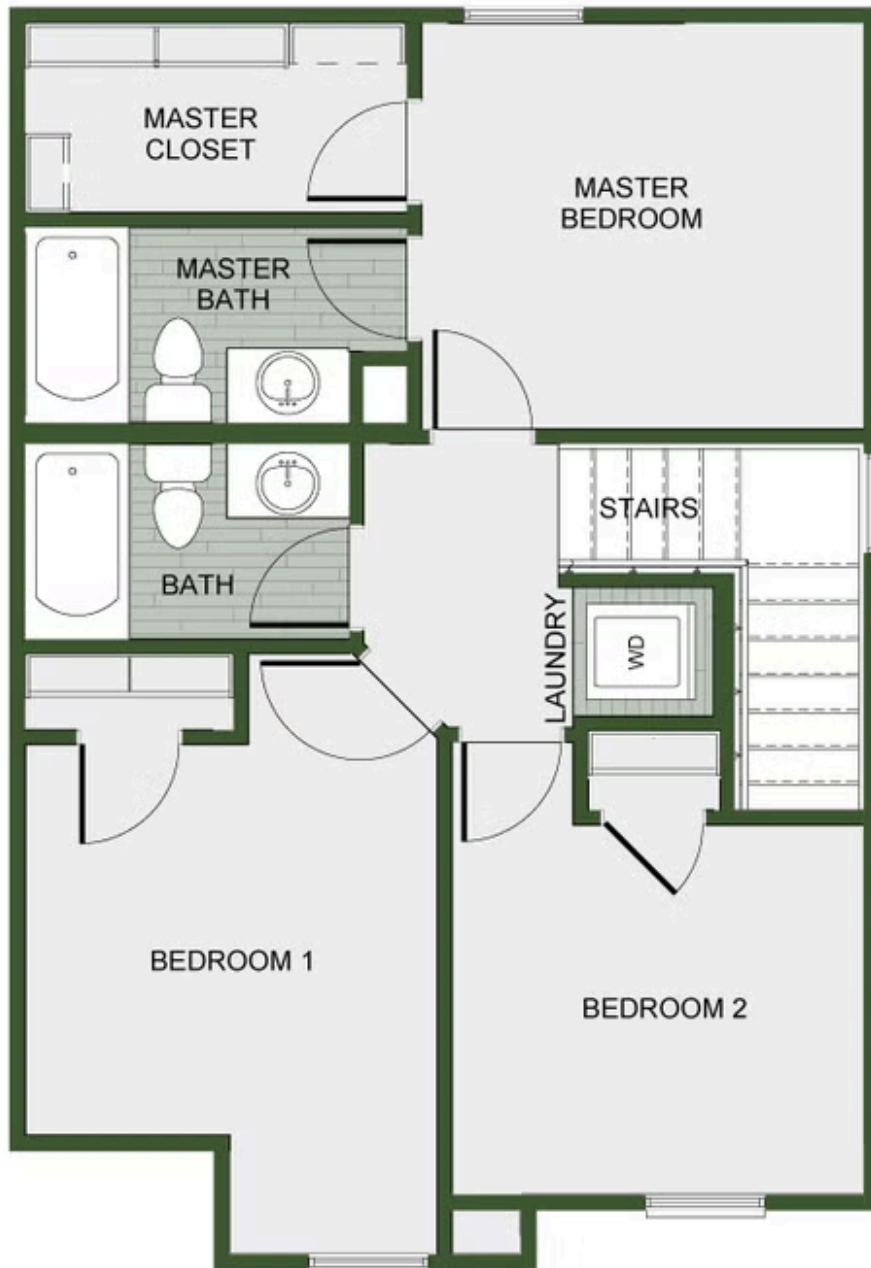

🏠 2 - 3 🚿 2 🏠 1,250 FT²

This 2-3 bedroom, 2 bath 1250 square foot Bungalow Collection floor plan provides a safe, modern and tranquil place for buyers to call home. LVP flooring throughout upgrades your home with durability and style. Created with the first-time homebuyer or savvy investors in mind, residents can be situated within walking distance of exciting neighborhood amenities, premier school districts and downtown life in Southwest Missouri and Northwest Arkansas.

KENDRA

TORI

ARDEN

1ST FLOOR

2ND FLOOR - 2ND MASTER OPTION

2ND FLOOR - 3 BEDROOM OPTION