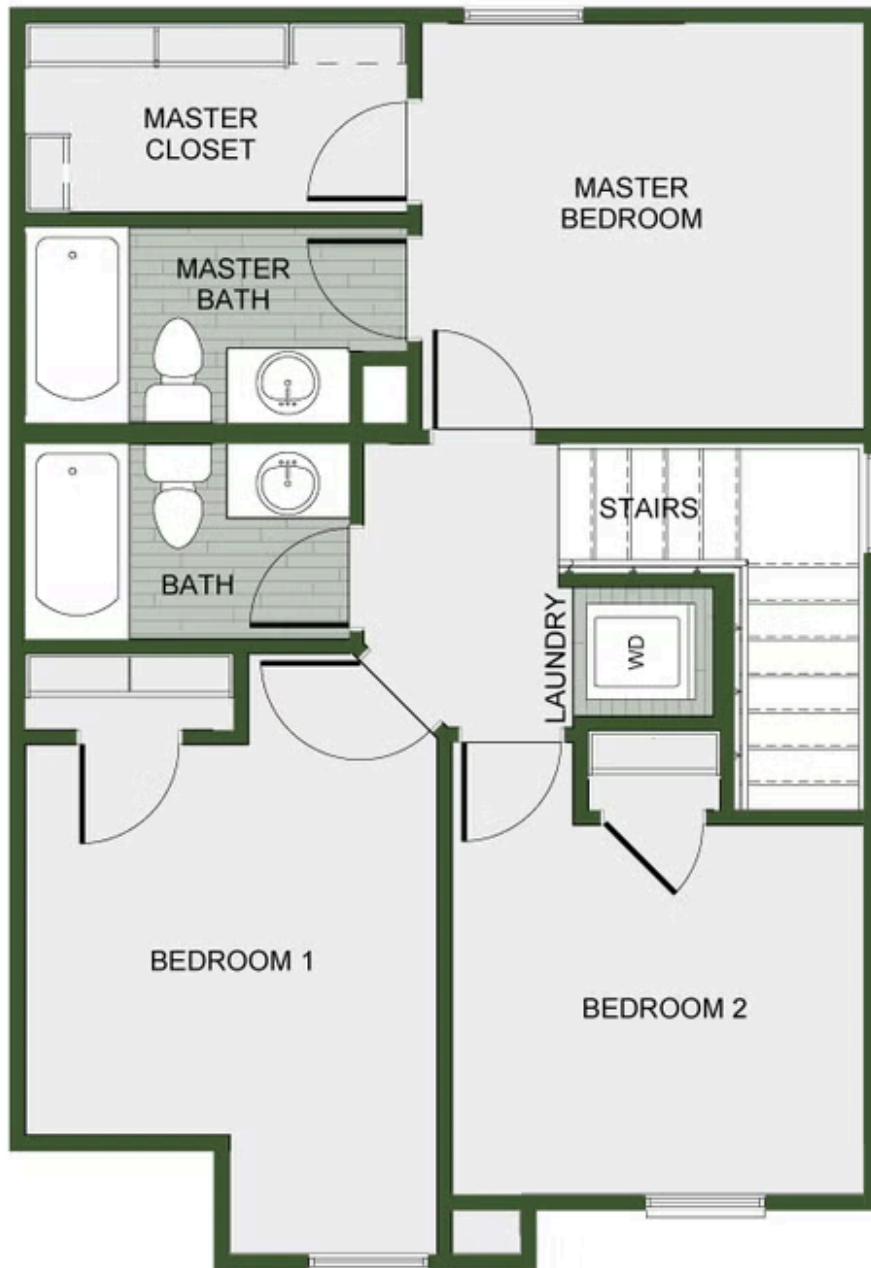

🏠 2 - 3 🚿 2 🏠 1,250 FT<sup>2</sup>

This 2-3 bedroom, 2 bath 1250 square foot Bungalow Collection floor plan provides a safe, modern and tranquil place for buyers to call home. LVP flooring throughout upgrades your home with durability and style. Created with the first-time homebuyer or savvy investors in mind, residents can be situated within walking distance of exciting neighborhood amenities, premier school districts and downtown life in Southwest Missouri and Northwest Arkansas.

KENDRA

TORI

ARDEN

1ST FLOOR

2ND FLOOR - 2ND MASTER OPTION

2ND FLOOR - 3 BEDROOM OPTION