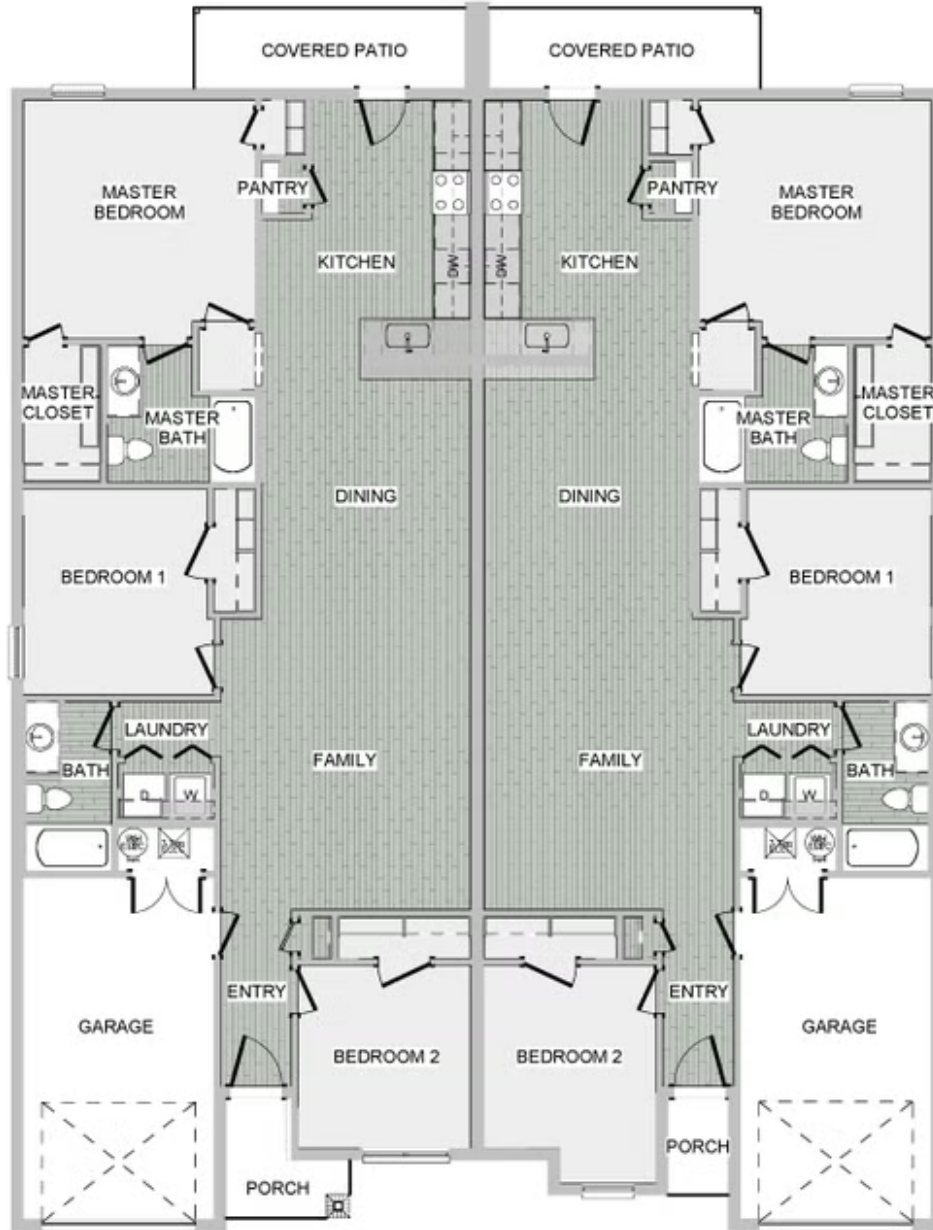

🏠 6 🚿 4 🚗 2 🏠 2,890 FT²

Coming in at 1,445 square feet, a single unit features 3 bedrooms and 2 bathrooms, with a single-car attached garage. The 1450 Villa offers an open-concept family room and kitchen area with peninsula countertop and cozy primary suite with walk-in closet and ensuite bathroom.