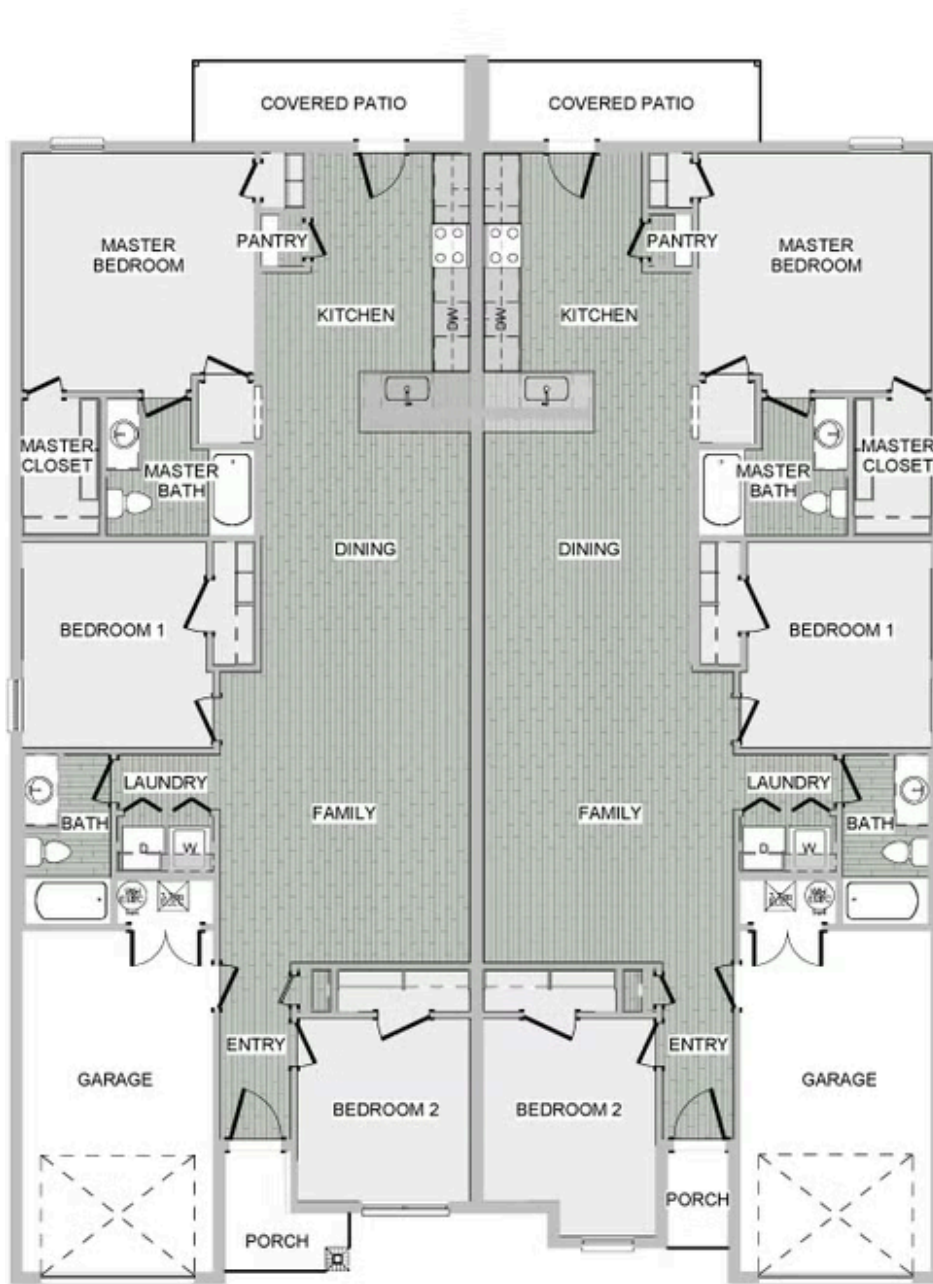

🏠 6 🚗 4 🚗 2 🏠 2,890 FT²

Coming in at 1,445 square feet, a single unit features 3 bedrooms and 2 bathrooms, with a single-car attached garage. The 1450 Villa offers an open-concept family room and kitchen area with peninsula countertop and cozy primary suite with walk-in closet and ensuite bathroom.

NEW LADY 1 - VINYL

NEW LADY 1 - BRICK

NEW LADY 2 - VINYL

NEW LADY 2 - BRICK

NEW LADY 3 - VINYL

NEW LADY 3 - BRICK

1445 PAIRED VILLA