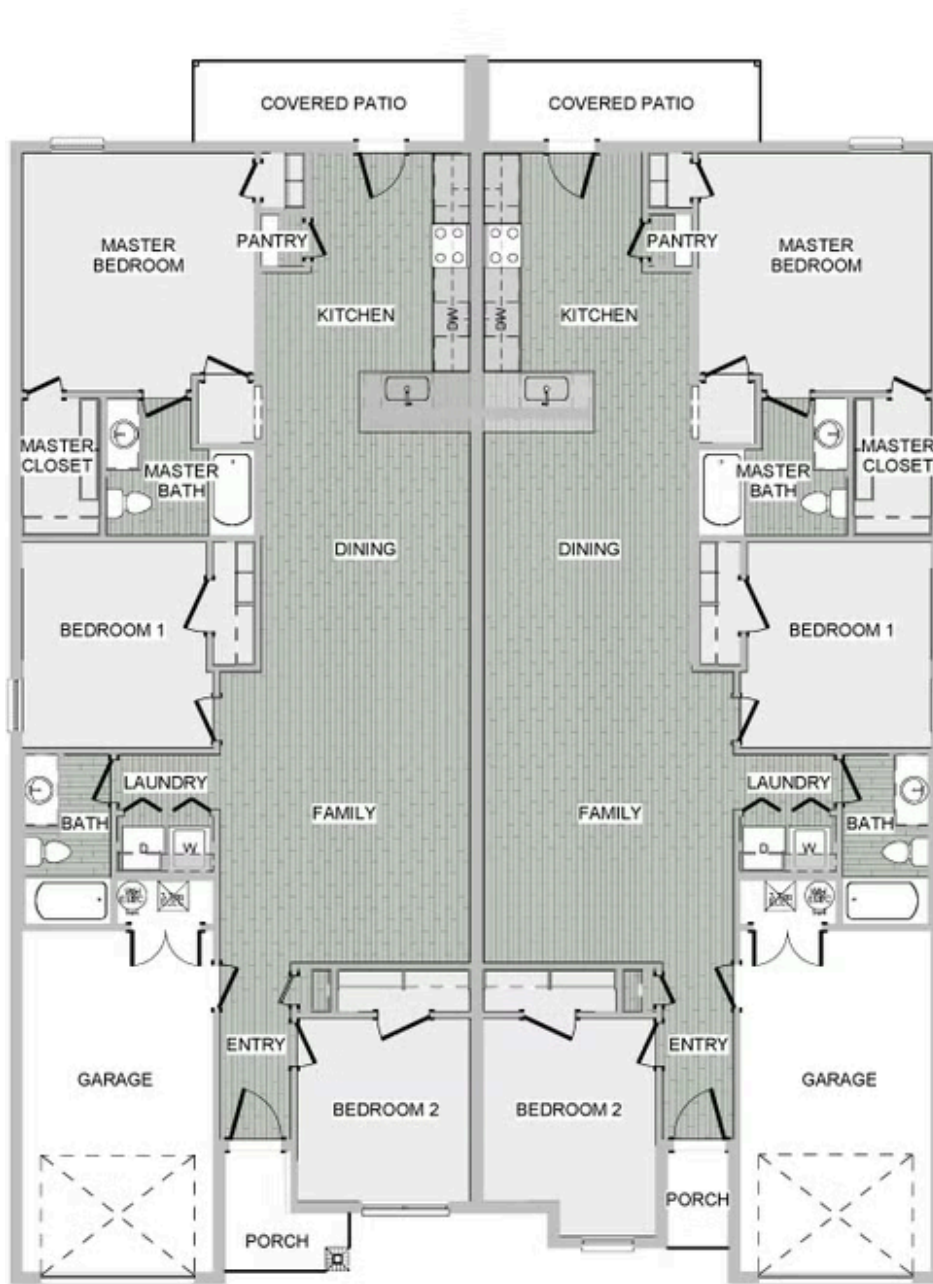

🏠 6 🛏 4 🚗 2 📏 2,890 FT²

Coming in at 1,445 square feet, a single unit features 3 bedrooms and 2 bathrooms, with a single-car attached garage. The 1450 Villa offers an open-concept family room and kitchen area with peninsula countertop and cozy primary suite with walk-in closet and ensuite bathroom.

NEW LADY 1 - VINYL

NEW LADY 1 - BRICK

NEW LADY 2 - VINYL

NEW LADY 2 - BRICK

NEW LADY 3 - VINYL

NEW LADY 3 - BRICK

1445 PAIRED VILLA