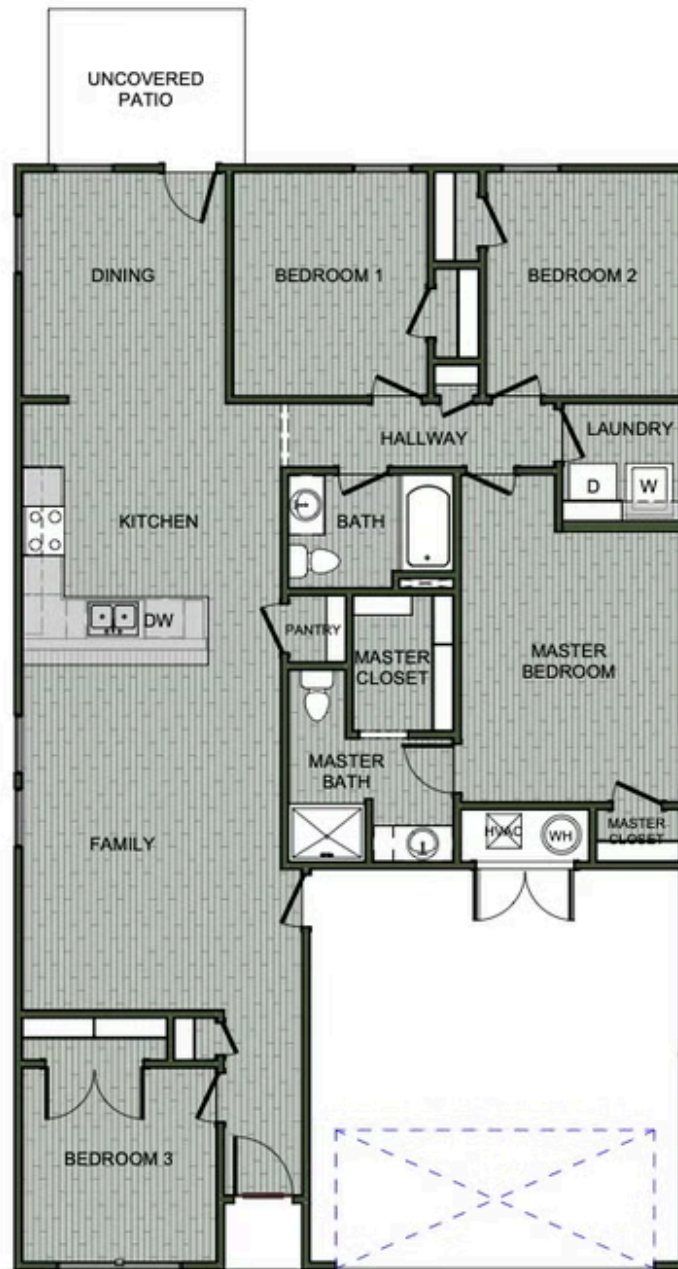

🛏 4 🚿 2 🚗 2 🏠 1,505 FT<sup>2</sup>

This 4 bedroom, 2 bathroom, 1505 square feet home is gorgeous and ready to be filled with your family and friends! Natural light streams into the living and kitchen area so you can enjoy a spacious and airy family area with a dedicated dining space. LVP flooring throughout upgrades your home with durability and style. Available space is truly maximized in this home with a large walk-in master closet, a dedicated laundry space and linen closet, and a covered backy...

1505KP-4C | NEW LADY 3

1505KP-4C | NEW LADY 1

1505KP-4C | NEW LADY 2

1505 KP-4