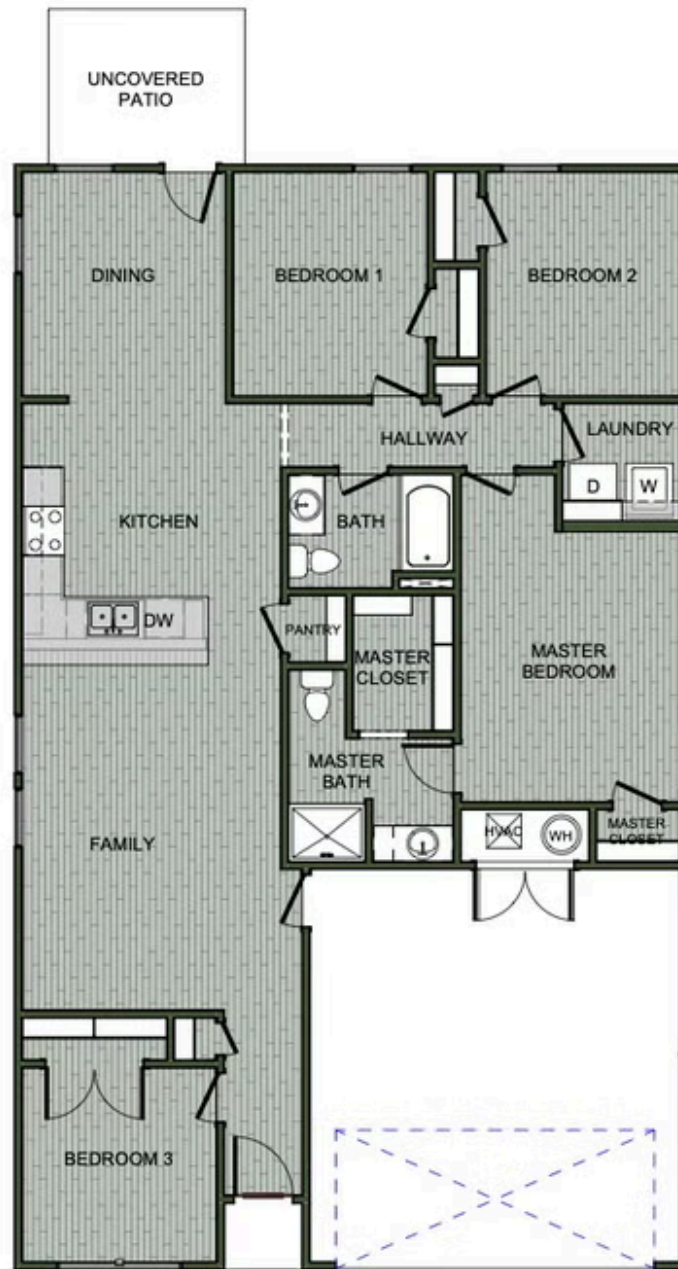

🛏 4 🚿 2 🚗 2 🏠 1,505 FT²

This 4 bedroom, 2 bathroom, 1505 square feet home is gorgeous and ready to be filled with your family and friends! Natural light streams into the living and kitchen area so you can enjoy a spacious and airy family area with a dedicated dining space. LVP flooring throughout upgrades your home with durability and style. Available space is truly maximized in this home with a large walk-in master closet, a dedicated laundry space and linen closet, and a covered backy...

1505KP-4C | NEW LADY 3

1505KP-4C | NEW LADY 1

1505KP-4C | NEW LADY 2

1505 KP-4