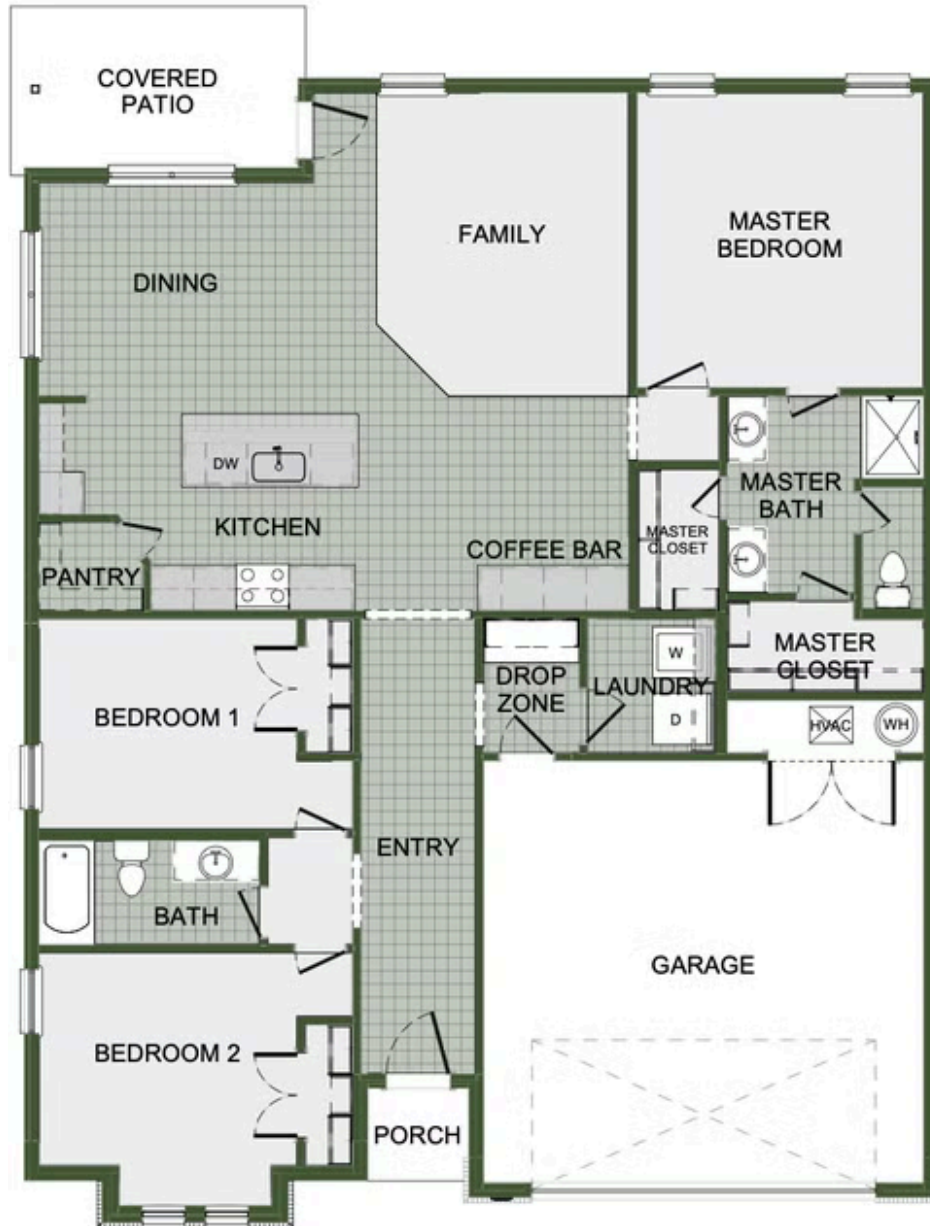

🛏 3 🚿 2 🚗 2 🏠 1,714 FT²

This 3 bed, 2 bath 1714 square foot floor plan is customizable to your needs. Take your pick from a flexible living space, coffee bar, or pocket office in this 1,700-square-foot home. The ability to choose from structural options to best suit your lifestyle makes this house a home! With an open-concept living space and covered patio, this house is perfect for entertaining. Complete with a large primary suite with dual closets!

KIMMIE

LISA

VICTORIA

MARIA

POCKET OFFICE OPTION

FLEX SPACE OPTION

COFFEE BAR OPTION