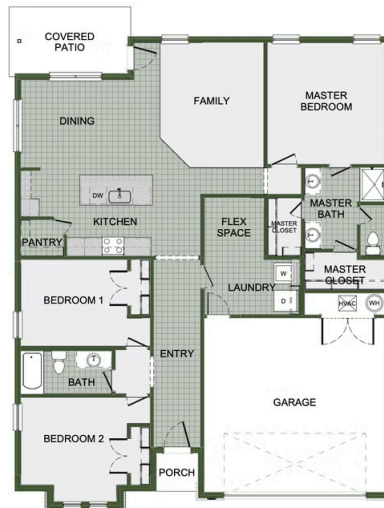

🛏 3 🚿 2 🚗 2 🏠 1,714 FT<sup>2</sup>

This 3 bed, 2 bath 1714 square foot floor plan is customizable to your needs. Take your pick from a flexible living space, coffee bar, or pocket office in this 1,700-square-foot home. The ability to choose from structural options to best suit your lifestyle makes this house a home! With an open-concept living space and covered patio, this house is perfect for entertaining. Complete with a large primary suite with dual closets!

KIMMIE

LISA

VICTORIA

MARIA

POCKET OFFICE OPTION

FLEX SPACE OPTION

COFFEE BAR OPTION