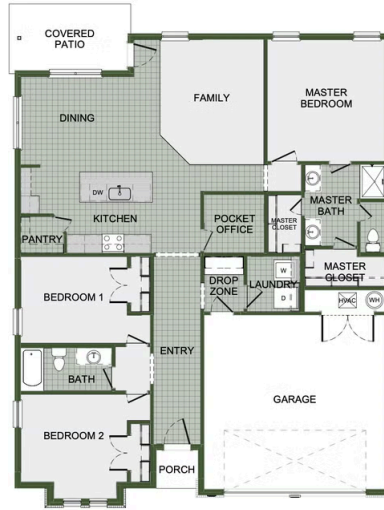

🛏 3 🚿 2 🚗 2 🏠 1,714 FT<sup>2</sup>

This 3 bed, 2 bath 1714 square foot floor plan is customizable to your needs. Take your pick from a flexible living space, coffee bar, or pocket office in this 1,700-square-foot home. The ability to choose from structural options to best suit your lifestyle makes this house a home! With an open-concept living space and covered patio, this house is perfect for entertaining. Complete with a large primary suite with dual closets!

KIMMIE

MARCIA ANN

LISA

VICTORIA

MARIA

POCKET OFFICE OPTION

FLEX SPACE OPTION

COFFEE BAR OPTION