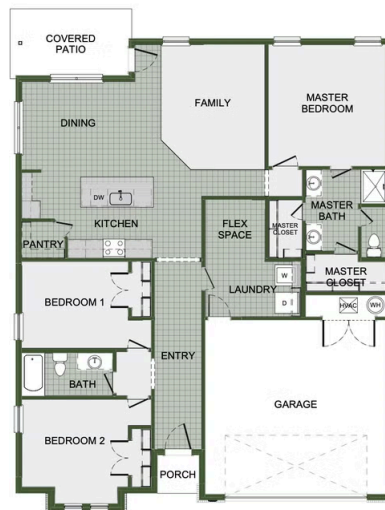

🛏 3 🚿 2 🚗 2 🏠 1,714 FT²

This 3 bed, 2 bath 1714 square foot floor plan is customizable to your needs. Take your pick from a flexible living space, coffee bar, or pocket office in this 1,700-square-foot home. The ability to choose from structural options to best suit your lifestyle makes this house a home! With an open-concept living space and covered patio, this house is perfect for entertaining. Complete with a large primary suite with dual closets!

KIMMIE

LISA

VICTORIA

MARIA

POCKET OFFICE OPTION

FLEX SPACE OPTION

COFFEE BAR OPTION