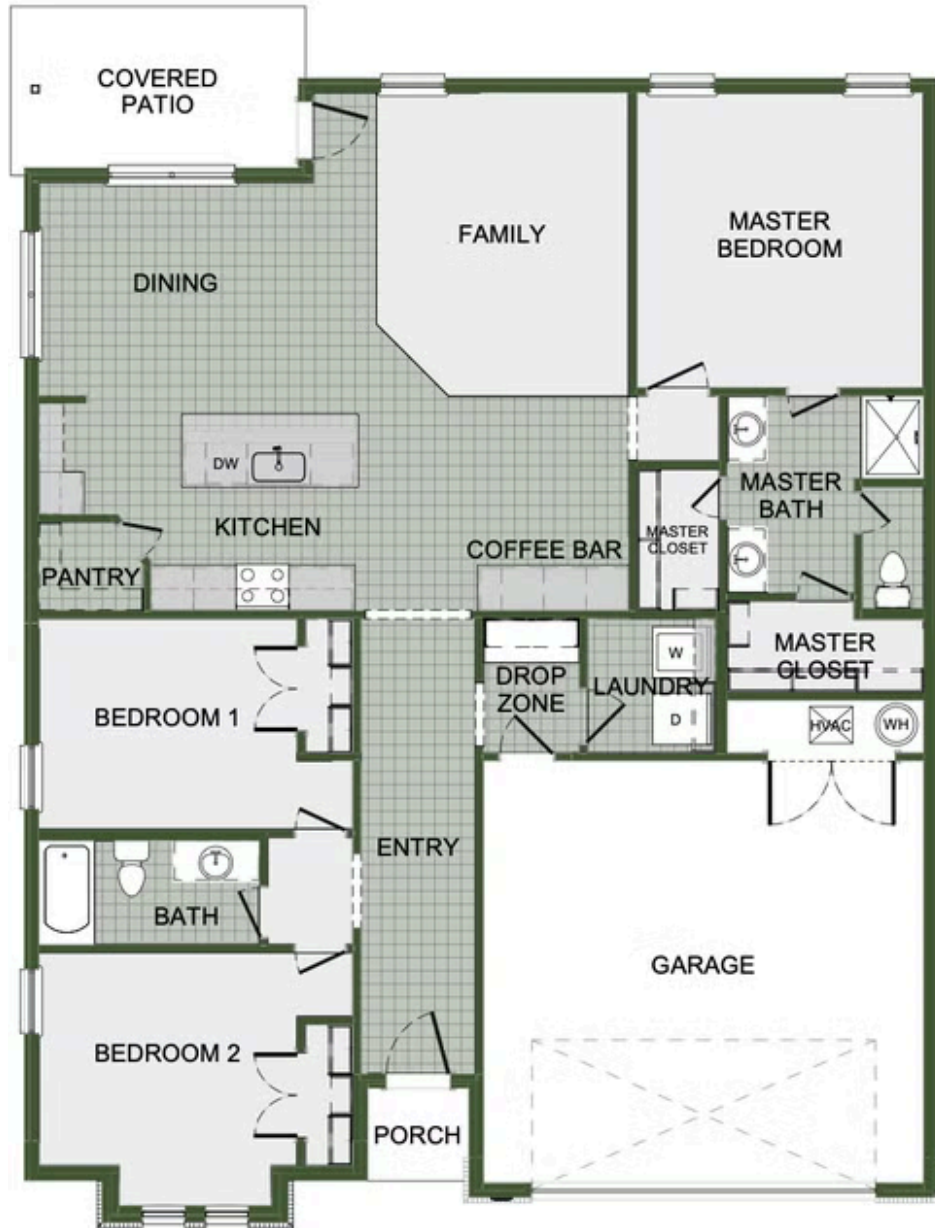

🛏 3 🚿 2 🚗 2 🏠 1,714 FT<sup>2</sup>

This 3 bed, 2 bath 1714 square foot floor plan is customizable to your needs. Take your pick from a flexible living space, coffee bar, or pocket office in this 1,700-square-foot home. The ability to choose from structural options to best suit your lifestyle makes this house a home! With an open-concept living space and covered patio, this house is perfect for entertaining. Complete with a large primary suite with dual closets!

KIMMIE

MARCIA ANN

LISA

VICTORIA

MARIA

POCKET OFFICE OPTION

FLEX SPACE OPTION

COFFEE BAR OPTION