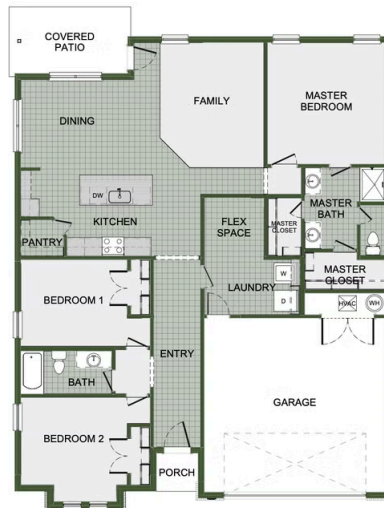

🛏 3 🚿 2 🚗 2 🏠 1,714 FT<sup>2</sup>

This 3 bed, 2 bath 1714 square foot floor plan is customizable to your needs. Take your pick from a flexible living space, coffee bar, or pocket office in this 1,700-square-foot home. The ability to choose from structural options to best suit your lifestyle makes this house a home! With an open-concept living space and covered patio, this house is perfect for entertaining. Complete with a large primary suite with dual closets!

KIMMIE

MARCIA ANN

LISA

VICTORIA

MARIA

POCKET OFFICE OPTION

FLEX SPACE OPTION

COFFEE BAR OPTION