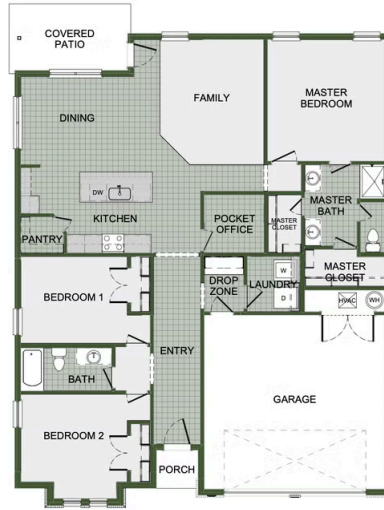

🛏 3 🚿 2 🚗 2 🏠 1,714 FT<sup>2</sup>

This 3 bed, 2 bath 1714 square foot floor plan is customizable to your needs. Take your pick from a flexible living space, coffee bar, or pocket office in this 1,700-square-foot home. The ability to choose from structural options to best suit your lifestyle makes this house a home! With an open-concept living space and covered patio, this house is perfect for entertaining. Complete with a large primary suite with dual closets!

KIMMIE

LISA

VICTORIA

MARIA

POCKET OFFICE OPTION

FLEX SPACE OPTION

COFFEE BAR OPTION