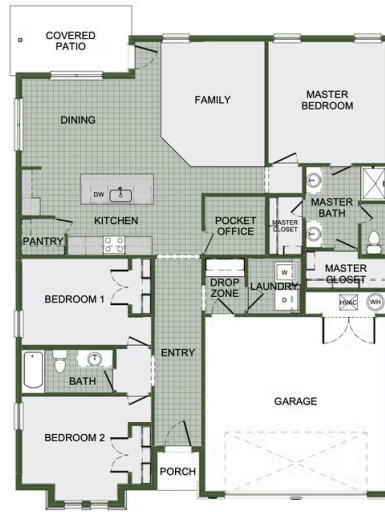

🛏 3 🚿 2 🚗 2 🏠 1,714 FT²

This 3 bed, 2 bath 1714 square foot floor plan is customizable to your needs. Take your pick from a flexible living space, coffee bar, or pocket office in this 1,700-square-foot home. The ability to choose from structural options to best suit your lifestyle makes this house a home! With an open-concept living space and covered patio, this house is perfect for entertaining. Complete with a large primary suite with dual closets!

KIMMIE

LISA

VICTORIA

MARIA

POCKET OFFICE OPTION

FLEX SPACE OPTION

COFFEE BAR OPTION