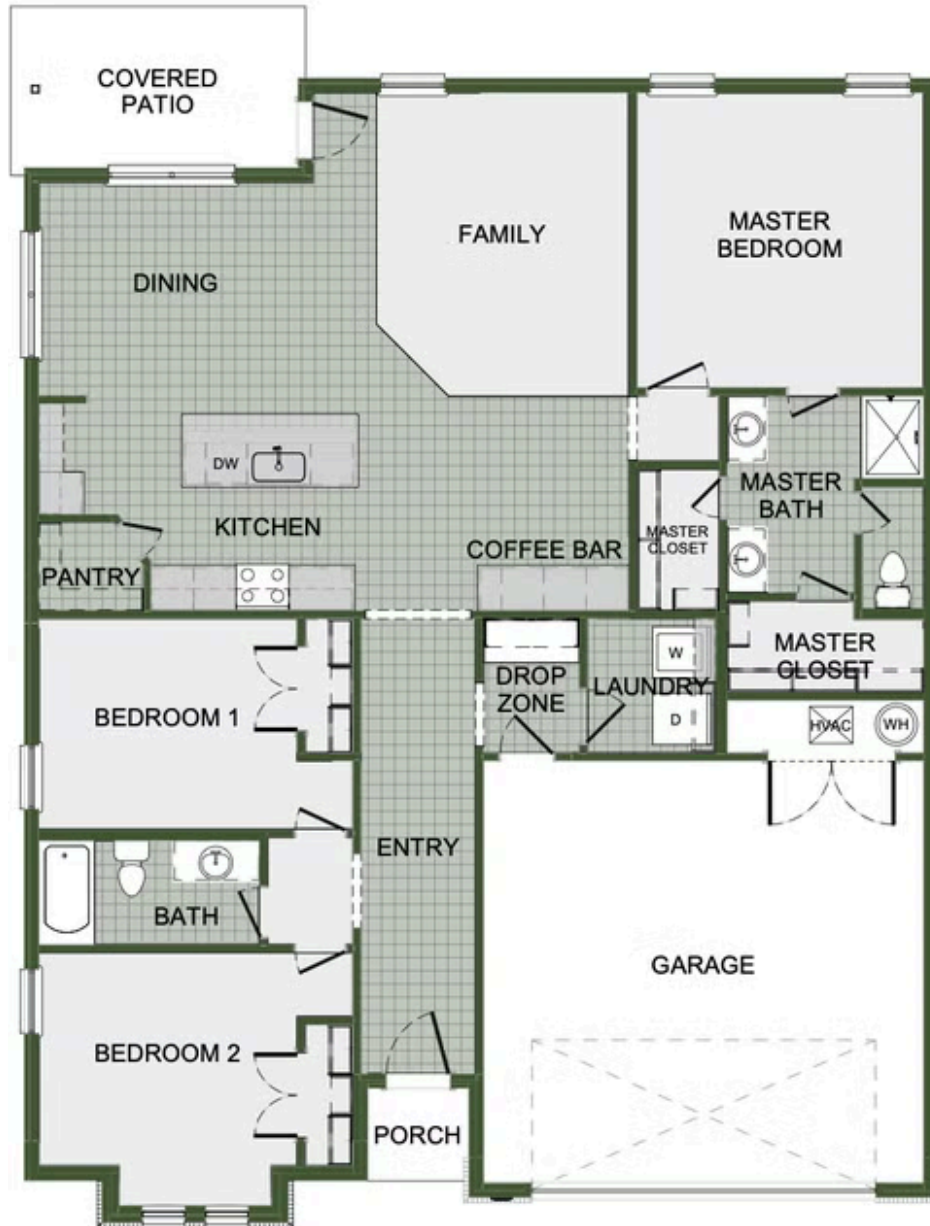

🛏 3 🚿 2 🚗 2 🏠 1,714 FT<sup>2</sup>

This 3 bed, 2 bath 1714 square foot floor plan is customizable to your needs. Take your pick from a flexible living space, coffee bar, or pocket office in this 1,700-square-foot home. The ability to choose from structural options to best suit your lifestyle makes this house a home! With an open-concept living space and covered patio, this house is perfect for entertaining. Complete with a large primary suite with dual closets!

KIMMIE

LISA

VICTORIA

MARIA

POCKET OFFICE OPTION

FLEX SPACE OPTION

COFFEE BAR OPTION