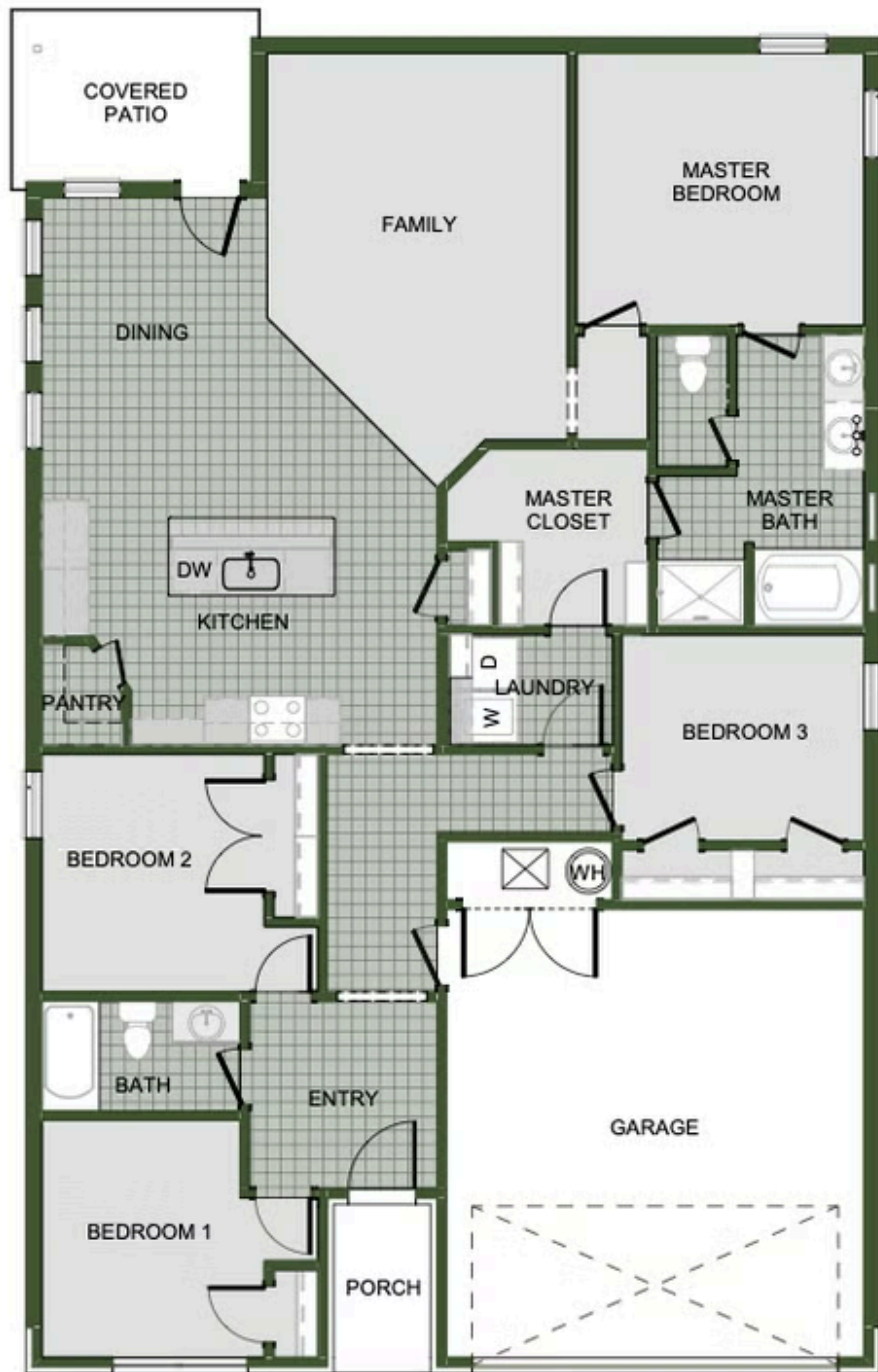

🛏 4 🚿 2 🚗 2 🏠 1,729 FT²

This 4 bed, 2 bath 1729 square foot floor plan is ready to be filled with your family and friends! Connect with nature in this floor plan thanks to the cozy covered back patio just off the open concept family, dining, and kitchen area. Available space is truly maximized in this home with a kitchen pantry and dedicated laundry space, just off the oversized primary suite closet.

MADELINE

TESSA

NEW LADY 3

1729-4