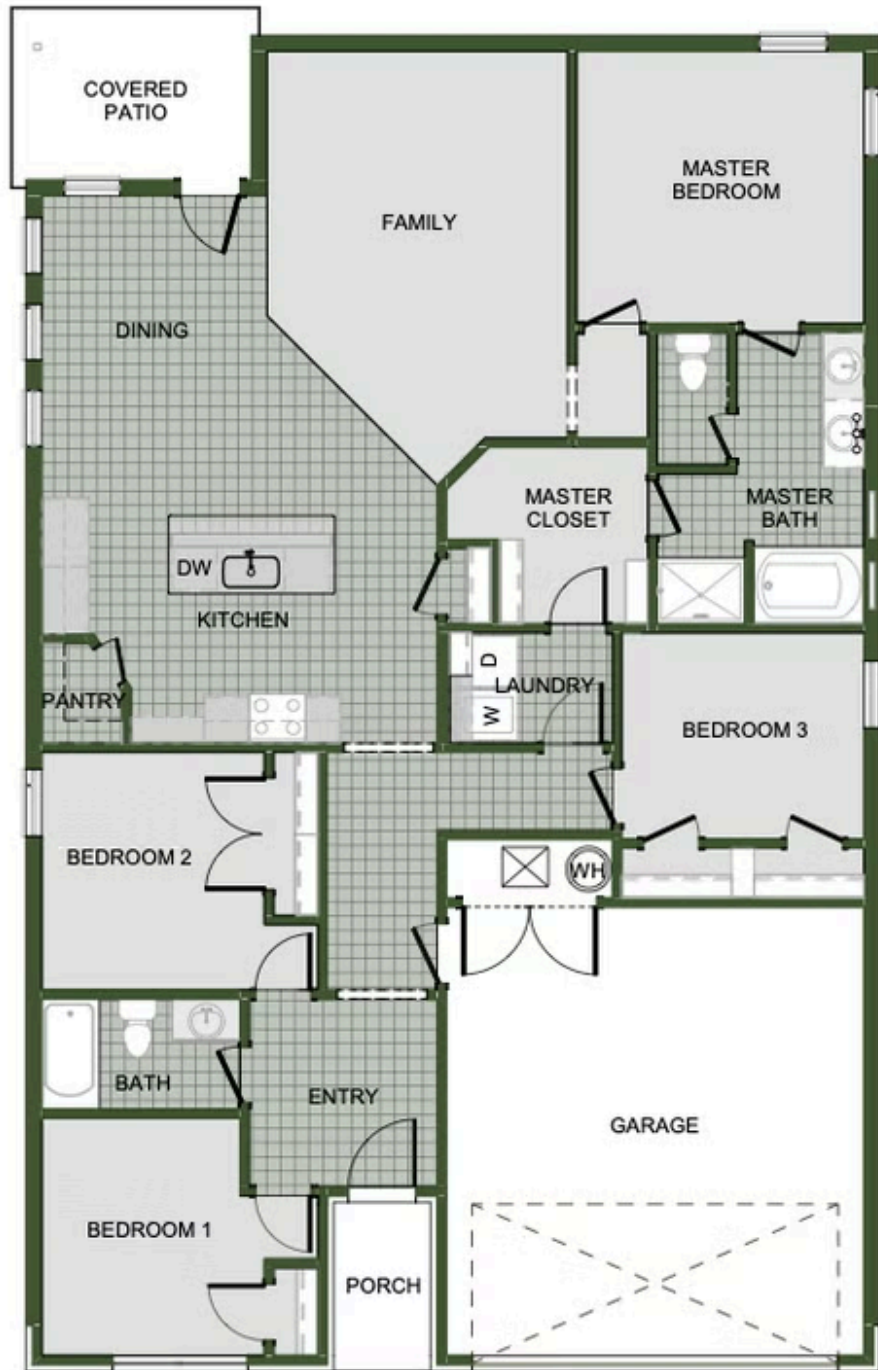

🛏 4 🚿 2 🚗 2 🏠 1,729 FT<sup>2</sup>

This 4 bed, 2 bath 1729 square foot floor plan is ready to be filled with your family and friends! Connect with nature in this floor plan thanks to the cozy covered back patio just off the open concept family, dining, and kitchen area. Available space is truly maximized in this home with a kitchen pantry and dedicated laundry space, just off the oversized primary suite closet.

MADELINE

TESSA

NEW LADY 3

1729-4