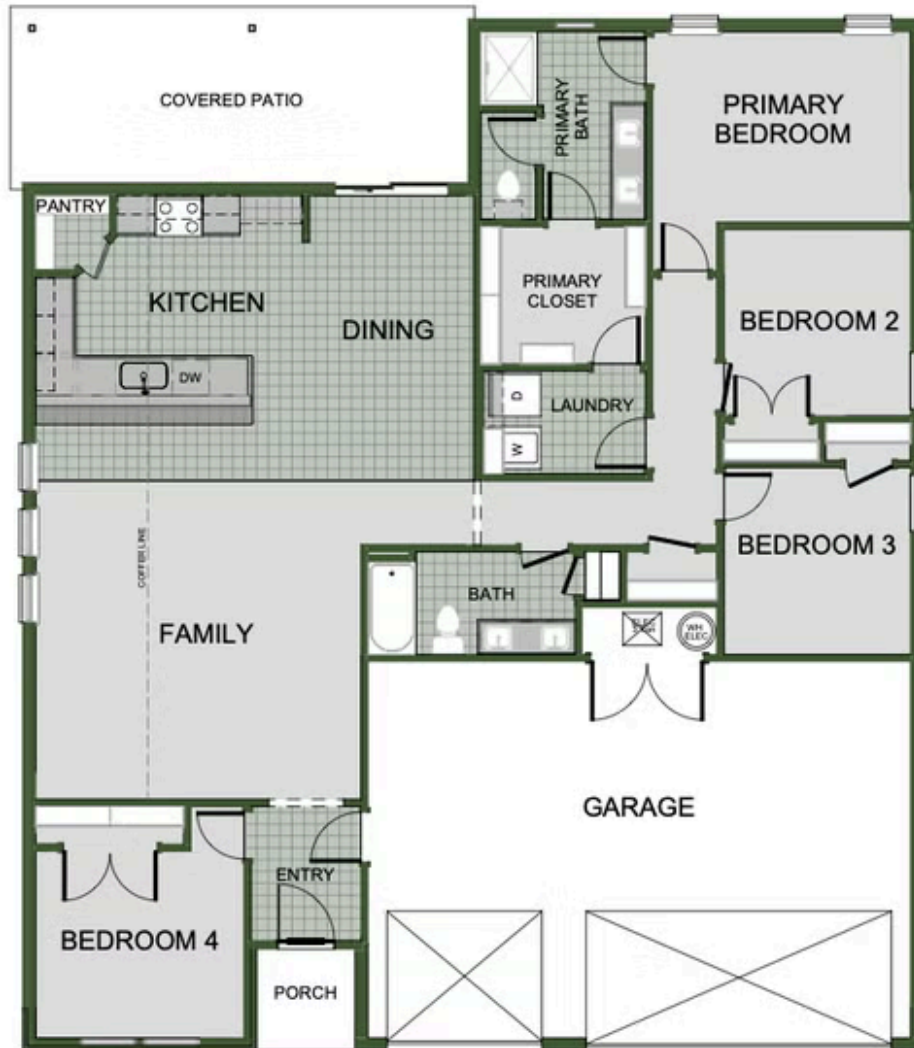

🛏 4 🚿 2 🚗 3 🏠 1,750 FT²

We're thrilled to introduce the stunning 1750-4 3-Car Series, a versatile and luxurious 3-4 bedroom, 2-bathroom home that perfectly blends elegance and functionality. Spanning 1750 square feet, this home features impressive 10-foot ceilings in the entryway, kitchen, living area, and primary bedroom, creating an airy and spacious ambiance throughout.

Step inside to discover a thoughtfully designed layout that includes dual vanities in the primary bathroom, ensuring a co...

NEW LADY 1

NEW LADY 2

NEW LADY 3

NEW LADY 3

4TH BEDROOM