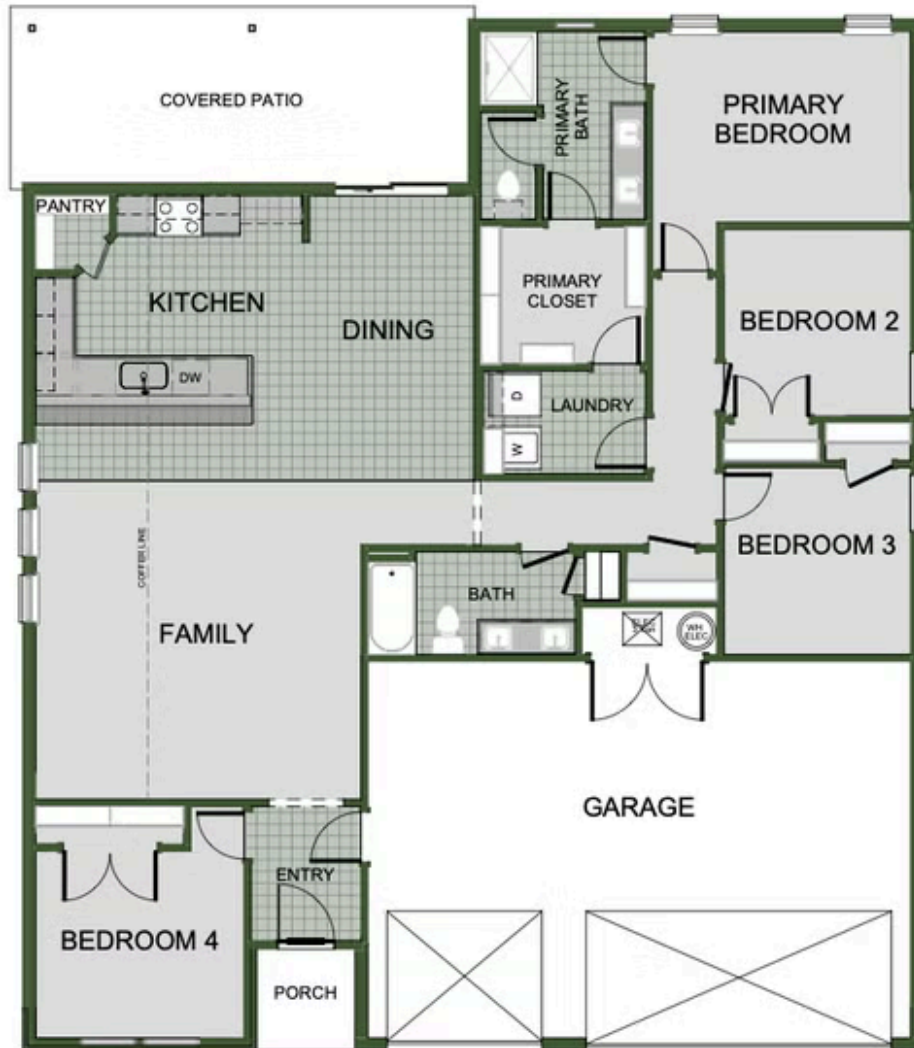

🛏 4 🚿 2 🚗 3 🏠 1,750 FT<sup>2</sup>

We're thrilled to introduce the stunning 1750-4 3-Car Series, a versatile and luxurious 3-4 bedroom, 2-bathroom home that perfectly blends elegance and functionality. Spanning 1750 square feet, this home features impressive 10-foot ceilings in the entryway, kitchen, living area, and primary bedroom, creating an airy and spacious ambiance throughout.

Step inside to discover a thoughtfully designed layout that includes dual vanities in the primary bathroom, ensuring a co...

NEW LADY 1

NEW LADY 2

NEW LADY 3

4TH BEDROOM