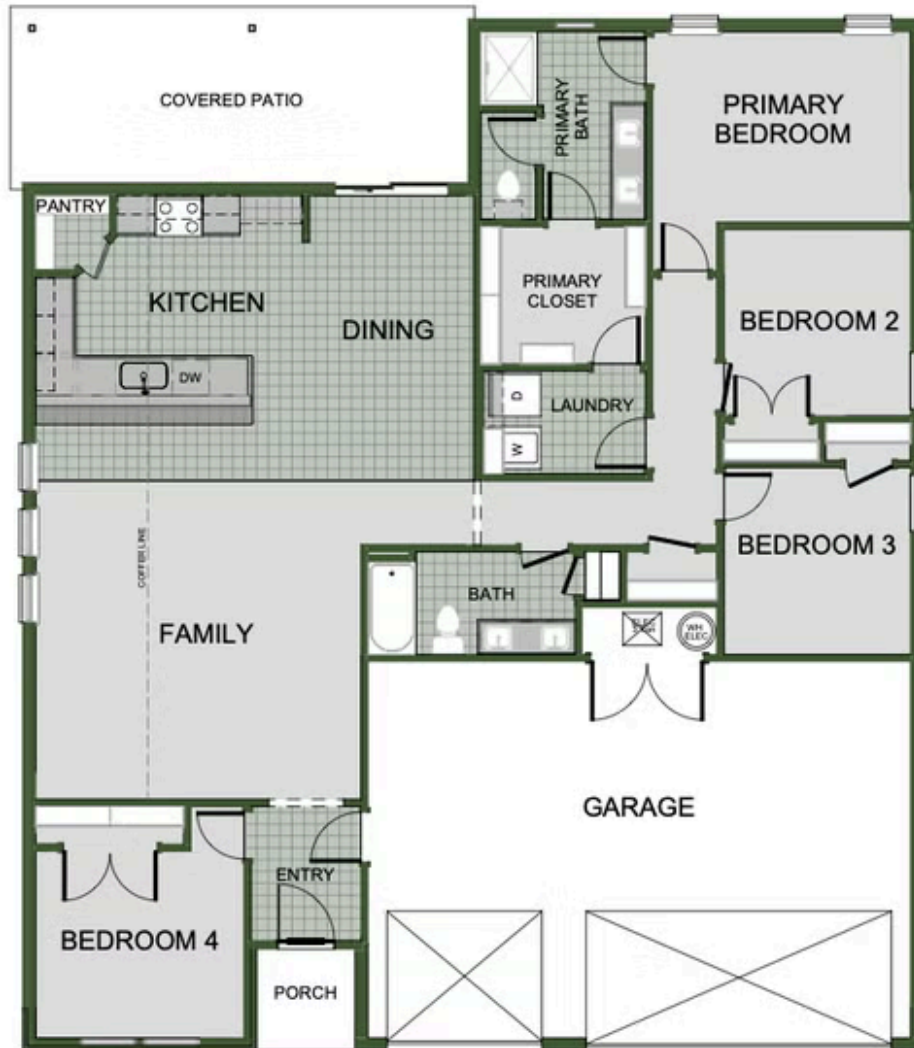

🛏 4 🚿 2 🚗 3 🏠 1,750 FT²

We're thrilled to introduce the stunning 1750-4 3-Car Series, a versatile and luxurious 3-4 bedroom, 2-bathroom home that perfectly blends elegance and functionality. Spanning 1750 square feet, this home features impressive 10-foot ceilings in the entryway, kitchen, living area, and primary bedroom, creating an airy and spacious ambiance throughout.

Step inside to discover a thoughtfully designed layout that includes dual vanities in the primary bathroom, ensuring a co...

NEW LADY 1

NEW LADY 2

NEW LADY 3

4TH BEDROOM