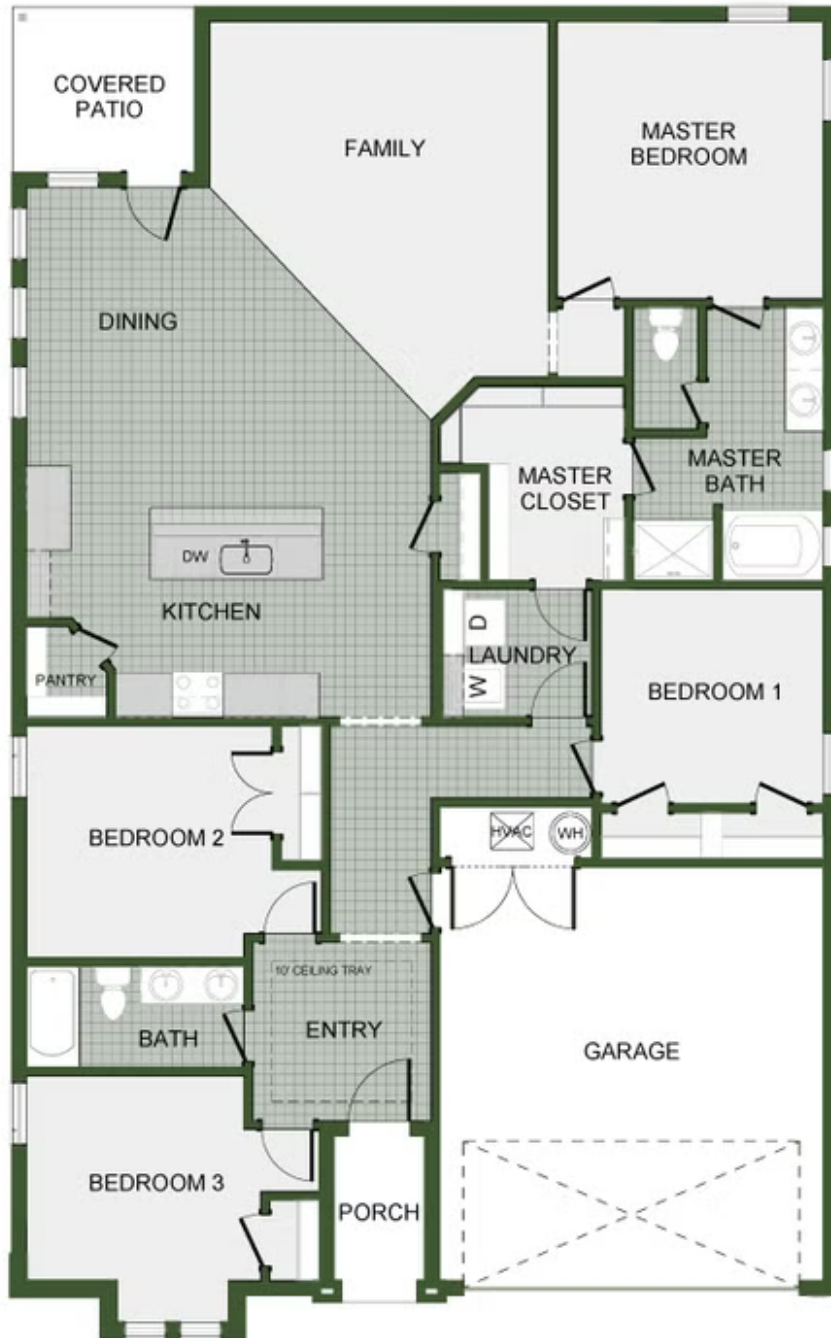

🛏 4 🚿 2 🚗 2 🏠 1,950 FT²

This 1950 square foot 4 bedroom, 2 bathroom home features a spacious and open floor plan. The main living area includes a large living room that flows seamlessly into a modern kitchen and dining area, creating the perfect space for entertaining guests. The home includes four bedrooms and two full bathrooms. With its thoughtful design and practical amenities, this home is perfect for those seeking a comfortable and functional living space.

1950-4