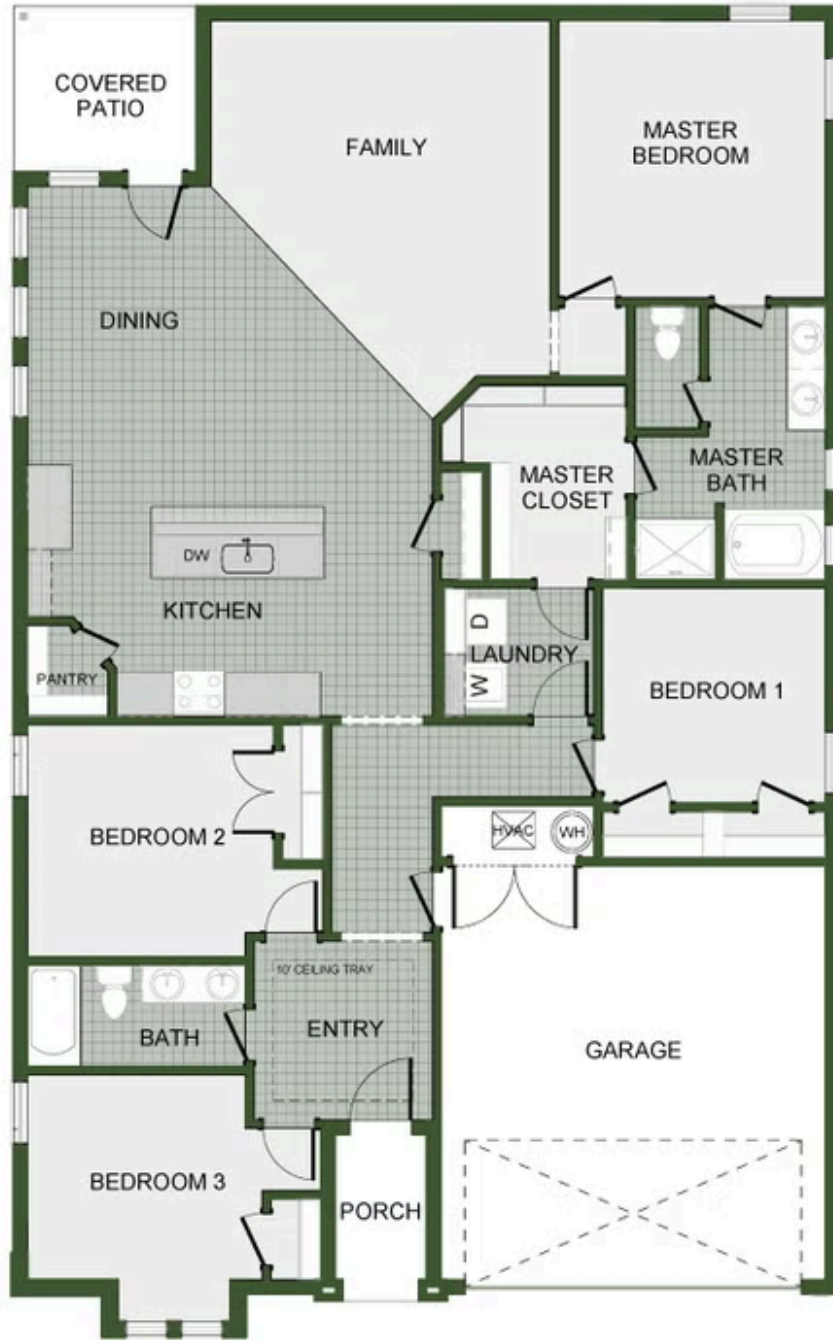

🛏 4 🚿 2 🚗 2 🏠 1,950 FT<sup>2</sup>

This 1950 square foot 4 bedroom, 2 bathroom home features a spacious and open floor plan. The main living area includes a large living room that flows seamlessly into a modern kitchen and dining area, creating the perfect space for entertaining guests. The home includes four bedrooms and two full bathrooms. With its thoughtful design and practical amenities, this home is perfect for those seeking a comfortable and functional living space.

MINDEE

BRITTANY

1950-4