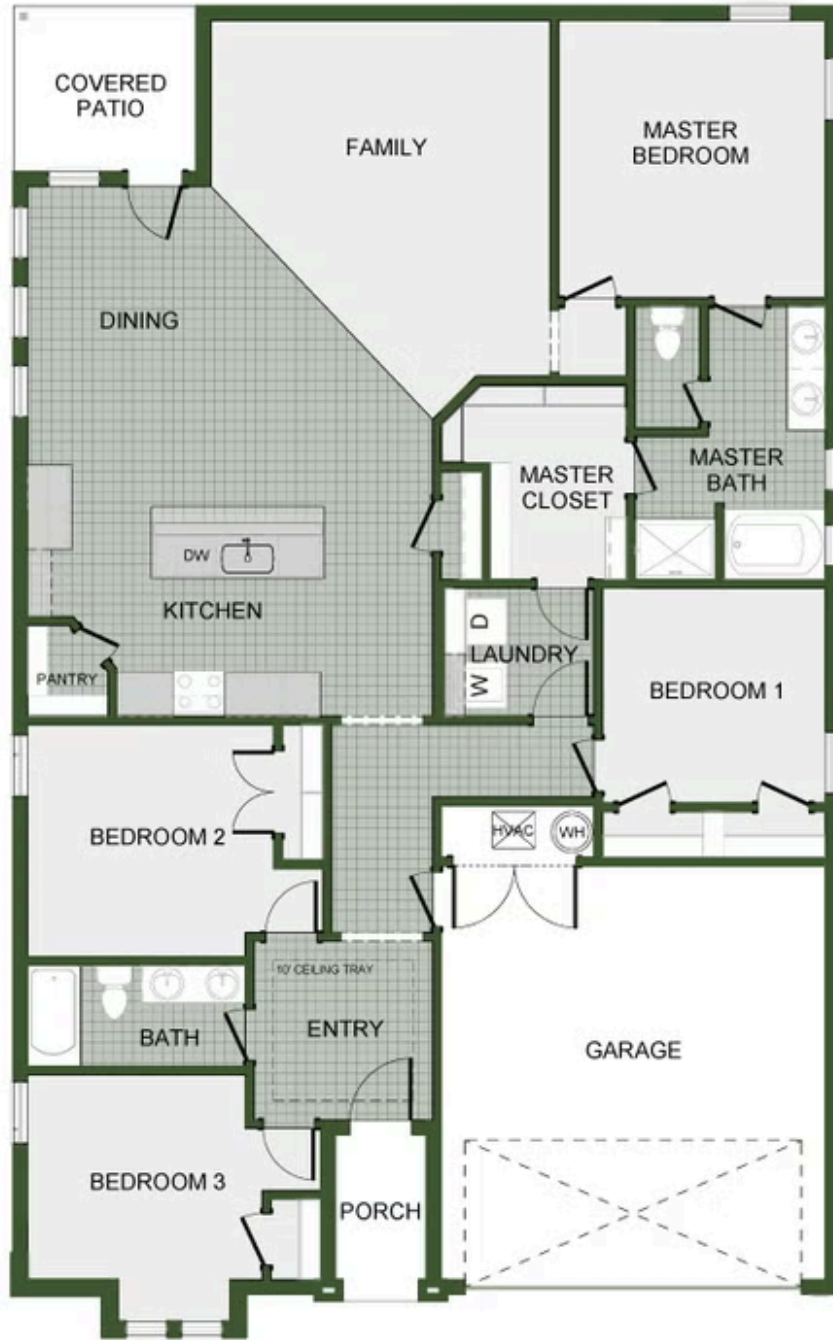

🛏 4 🚿 2 🚗 2 🏠 1,950 FT²

This 1950 square foot 4 bedroom, 2 bathroom home features a spacious and open floor plan. The main living area includes a large living room that flows seamlessly into a modern kitchen and dining area, creating the perfect space for entertaining guests. The home includes four bedrooms and two full bathrooms. With its thoughtful design and practical amenities, this home is perfect for those seeking a comfortable and functional living space.

MINDEE

BRITTANY

1950-4