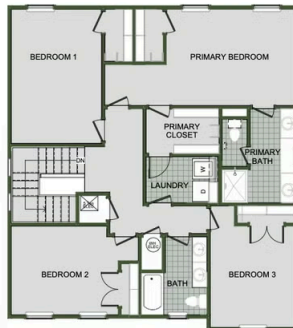

🛏 3 - 4 🚿 2.5 - 3 🚗 2 🏠 1,979 - 1,998 FT<sup>2</sup>

Introducing our 2000 Two Story this 3 - 4 bedroom, 2.5 to 3.5 bathroom with 1979 square foot home is the epitome of versatility for your family's needs! This floor plan offers an open-concept layout on the ground floor, with options for an upstairs loft, a fourth bedroom, or even a bedroom en-suite. Discover a home that adapts to your lifestyle with the 2000 Two Story – where style meets functionality in every corner, making it the perfect canvas for your unique visio...

NEW LADY 1

NEW LADY 2

NEW LADY 3

FIRST FLOOR

LOFT OPTION

4 BEDROOM EN-SUITE OPTION

4 BEDROOM OPTION