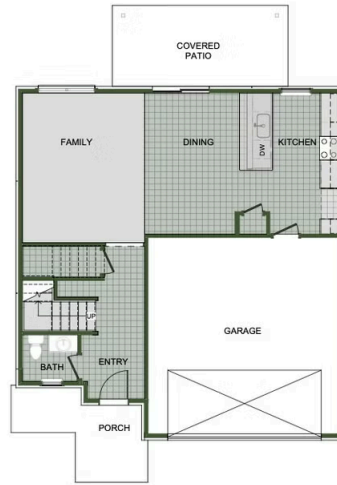

🛏 3 - 4 🚿 2.5 - 3 🚗 2 🏠 1,979 - 1,998 FT²

Introducing our 2000 Two Story this 3 - 4 bedroom, 2.5 to 3.5 bathroom with 1979 square foot home is the epitome of versatility for your family's needs! This floor plan offers an open-concept layout on the ground floor, with options for an upstairs loft, a fourth bedroom, or even a bedroom en-suite. Discover a home that adapts to your lifestyle with the 2000 Two Story – where style meets functionality in every corner, making it the perfect canvas for your unique visio...

NEW LADY 1

NEW LADY 2

NEW LADY 3

FIRST FLOOR

LOFT OPTION

4 BEDROOM EN-SUITE OPTION

4 BEDROOM OPTION