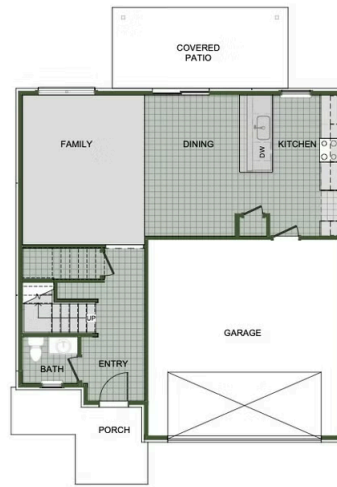

🛏 3 - 4 🚿 2.5 - 3 🚗 2 🏠 1,979 - 1,998 FT²

Introducing our 2000 Two Story this 3 - 4 bedroom, 2.5 to 3.5 bathroom with 1979 square foot home is the epitome of versatility for your family's needs! This floor plan offers an open-concept layout on the ground floor, with options for an upstairs loft, a fourth bedroom, or even a bedroom en-suite. Discover a home that adapts to your lifestyle with the 2000 Two Story – where style meets functionality in every corner, making it the perfect canvas for your unique visio...

NEW LADY 1

NEW LADY 2

NEW LADY 3

FIRST FLOOR

LOFT OPTION

4 BEDROOM EN-SUITE OPTION

4 BEDROOM OPTION