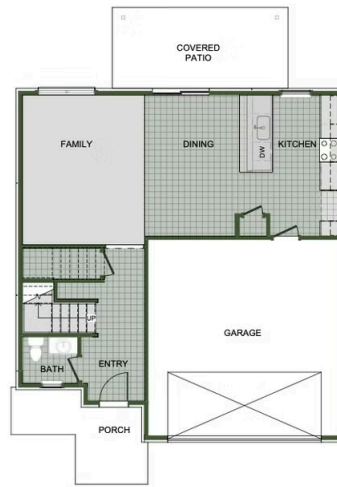

🛏 3 - 4 🚿 2.5 - 3 🚗 2 🏠 1,979 - 1,998 FT<sup>2</sup>

Introducing our 2000 Two Story this 3 - 4 bedroom, 2.5 to 3.5 bathroom with 1979 square foot home is the epitome of versatility for your family's needs! This floor plan offers an open-concept layout on the ground floor, with options for an upstairs loft, a fourth bedroom, or even a bedroom en-suite. Discover a home that adapts to your lifestyle with the 2000 Two Story – where style meets functionality in every corner, making it the perfect canvas for your unique visio...

NEW LADY 1

NEW LADY 2

NEW LADY 3

FIRST FLOOR

LOFT OPTION

4 BEDROOM EN-SUITE OPTION

4 BEDROOM OPTION