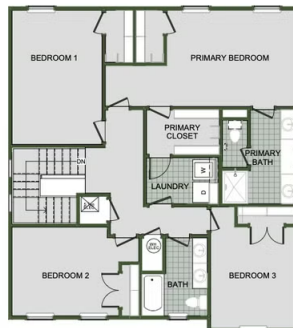

🛏 3 - 4 🚿 2.5 - 3 🚗 2 🏠 1,979 - 1,998 FT²

Introducing our 2000 Two Story this 3 - 4 bedroom, 2.5 to 3.5 bathroom with 1979 square foot home...

FIRST FLOOR

LOFT OPTION

4 BEDROOM EN-SUITE OPTION

4 BEDROOM OPTION