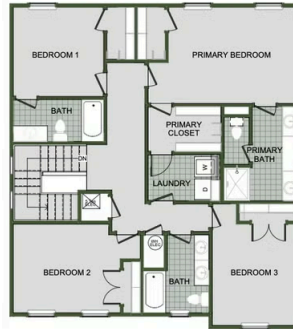

🛏 3 - 4 🚿 2.5 - 3 🚗 2 🏠 1,979 - 1,998 FT²

Introducing our 2000 Two Story this 3 - 4 bedroom, 2.5 to 3.5 bathroom with 1979 square foot home is the epitome of versatility for your family's needs! This floor plan offers an open-concept layout on the ground floor, with options for an upstairs loft, a fourth bedroom, or even a bedroom en-suite. Discover a home that adapts to your lifestyle with the 2000 Two Story – where style meets functionality in every corner, making it the perfect canvas for your unique visio...

NEW LADY 1

NEW LADY 2

NEW LADY 3

FIRST FLOOR

LOFT OPTION

4 BEDROOM EN-SUITE OPTION

4 BEDROOM OPTION