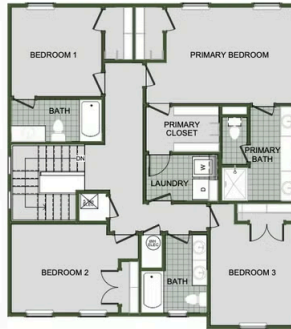

🛏 3 - 4 🚿 2.5 - 3 🚗 2 🏠 1,979 - 1,998 FT²

Introducing our 2000 Two Story this 3 - 4 bedroom, 2.5 to 3.5 bathroom with 1979 square foot home is the epitome of versatility for your family's needs! This floor plan offers an open-concept layout on the ground floor, with options for an upstairs loft, a fourth bedroom, or even a bedroom en-suite. Discover a home that adapts to your lifestyle with the 2000 Two Story – where style meets functionality in every corner, making it the perfect canvas for your unique visio...

NEW LADY 1

NEW LADY 2

NEW LADY 3

FIRST FLOOR

LOFT OPTION

4 BEDROOM EN-SUITE OPTION

4 BEDROOM OPTION