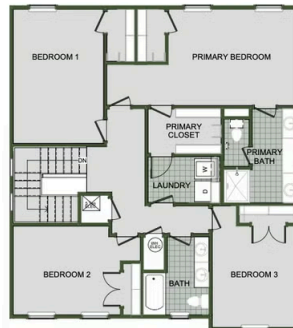

🛏 3 - 4 🚿 2.5 - 3 🚗 2 🏠 1,979 - 1,998 FT²

Introducing our 2000 Two Story this 3 - 4 bedroom, 2.5 to 3.5 bathroom with 1979 square foot home is the epitome of versatility for your family's needs! This floor plan offers an open-concept layout on the ground floor, with options for an upstairs loft, a fourth bedroom, or even a bedroom en-suite. Discover a home that adapts to your lifestyle with the 2000 Two Story – where style meets functionality in every corner, making it the perfect canvas for your unique visio...

NEW LADY 1

NEW LADY 2

NEW LADY 3

FIRST FLOOR

LOFT OPTION

4 BEDROOM EN-SUITE OPTION

4 BEDROOM OPTION