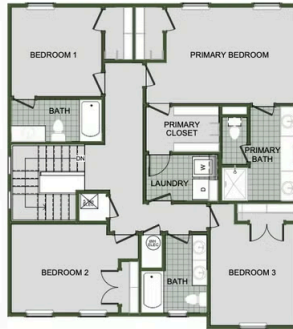

🛏 3 - 4 🚿 2.5 - 3 🚗 2 🏠 1,979 - 1,998 FT<sup>2</sup>

Introducing our 2000 Two Story this 3 - 4 bedroom, 2.5 to 3.5 bathroom with 1979 square foot home is the epitome of versatility for your family's needs! This floor plan offers an open-concept layout on the ground floor, with options for an upstairs loft, a fourth bedroom, or even a bedroom en-suite. Discover a home that adapts to your lifestyle with the 2000 Two Story – where style meets functionality in every corner, making it the perfect canvas for your unique visio...

NEW LADY 1

NEW LADY 2

NEW LADY 3

FIRST FLOOR

LOFT OPTION

4 BEDROOM EN-SUITE OPTION

4 BEDROOM OPTION