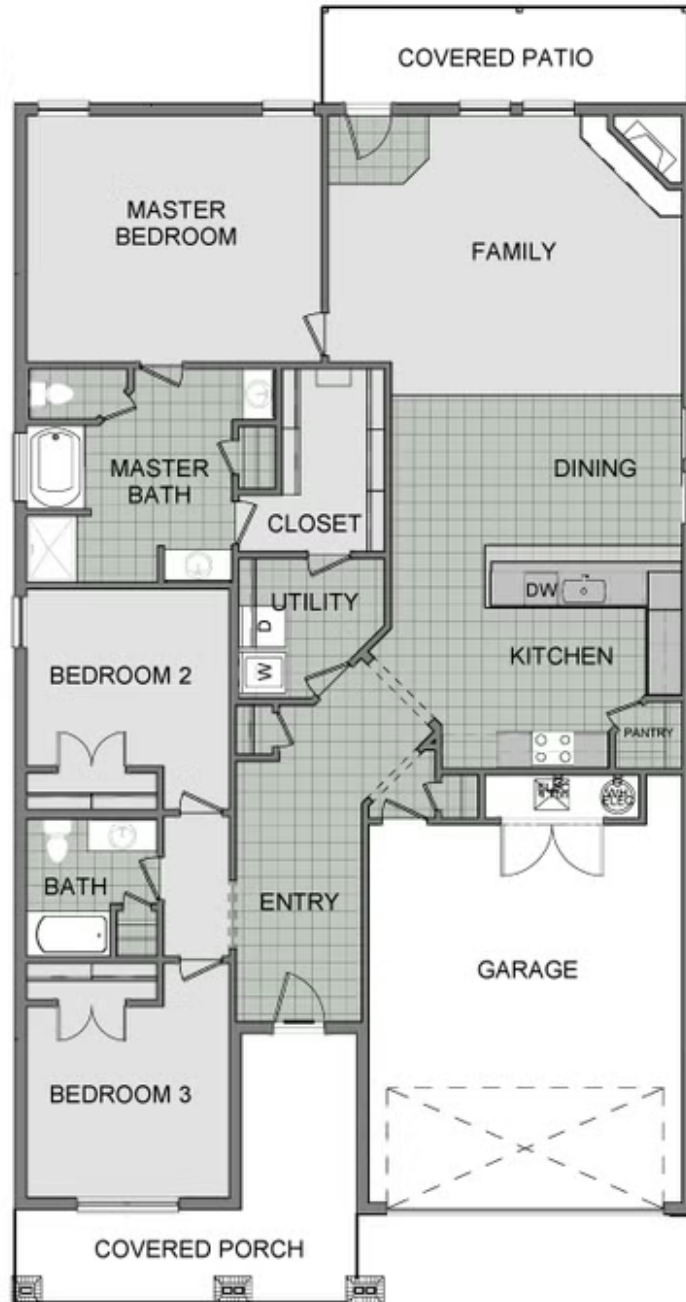

🏠 3 🚿 2 🚗 2 🏠 2,054 FT<sup>2</sup>

This 3-bedroom, 2-bathroom 2054 square feet home includes a corner pantry, room for bar seating, and a large, covered back patio, your family will feel right at home. This floor plan has double vanities in the primary bathroom. Also,...

2050