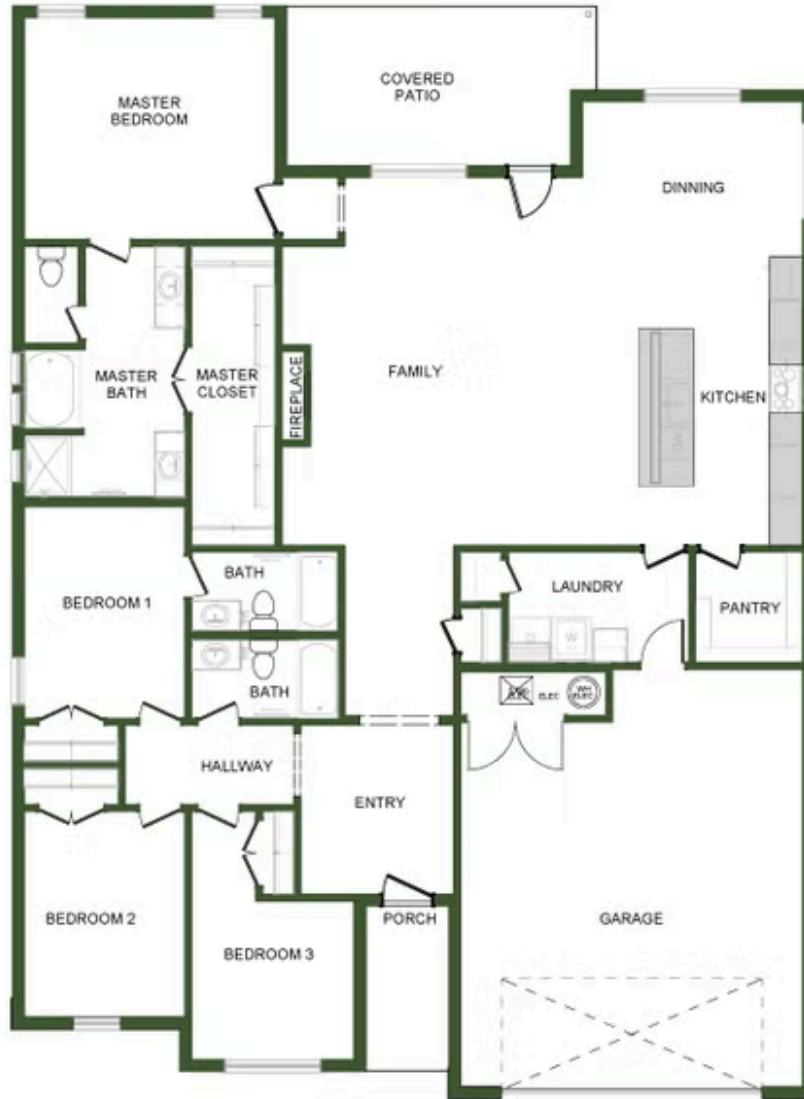

🛏 4 🚿 3 🚗 2 🏠 2,410 FT²

The 2410 series is a 4 bed, 3 bath, 2410 square feet home with a large family, dining, and kitchen area with a bar-style counter ideal for hosting guests. An open design layout creates a welcoming space for family time. The large primary suite offers a spacious walk-in closet, double bathroom vanities, and a separate tub and shower.

NADIA

NEW LADY 2

BROOKLYN

AFSANAH

2410