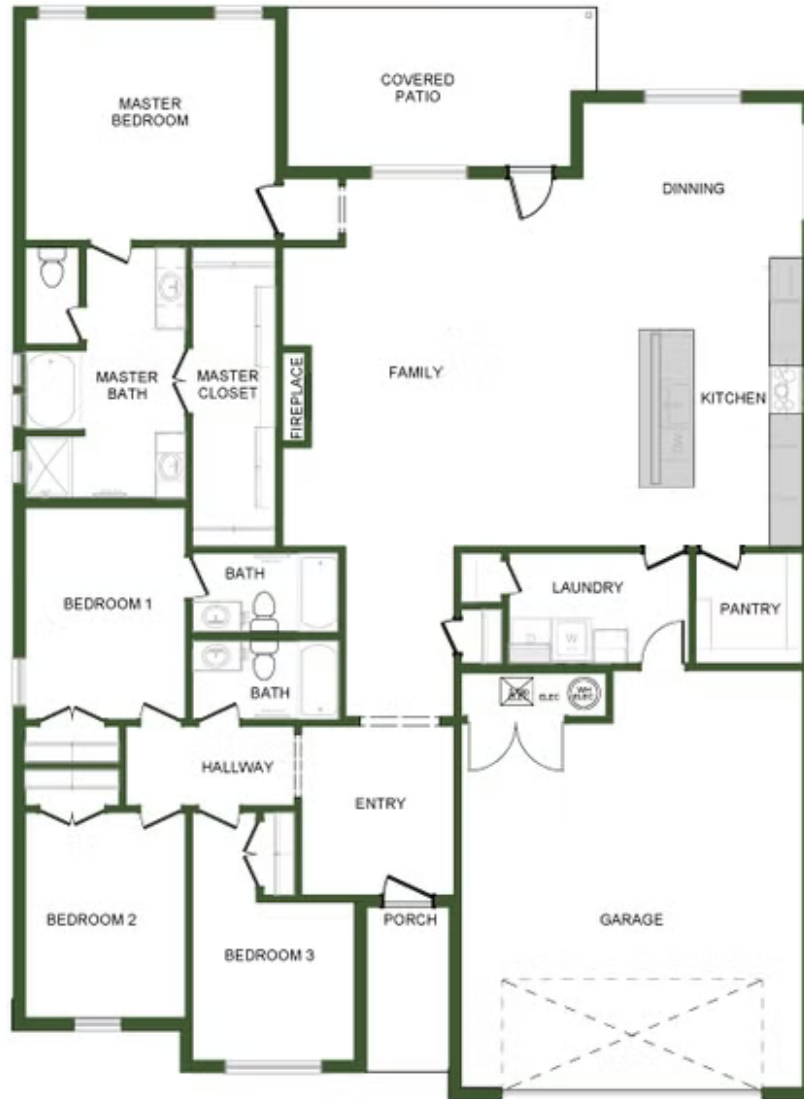

🛏 4 🚿 3 🚗 2 🏠 2,410 FT²

The 2410 series is a 4 bed, 3 bath, 2410 square feet home with a large family, dining, and kitchen area with a bar-style counter ideal for hosting gu...

2410