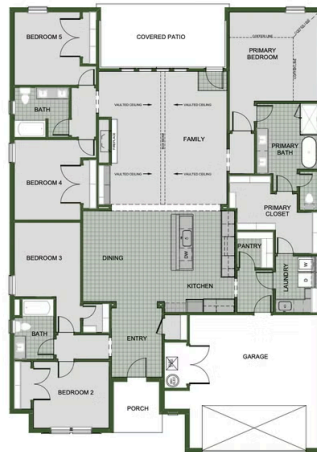

🛏 4 - 5 🚿 3 🚪 2 🏠 2,572 FT²

The 2575 floorplan features a 4 to 5 bedroom, 3-bathroom with over 2,500 square feet of living space. This premium floorplan is designed to elevate your living experience with its exceptional features and thoughtful design. Step into a home with impressive 15' high vaulted ceilings, complemented by a stylish stained box beam, and 8' tall front and back doors that enhance the home's elegance. The large window wall offers a picturesque view of the outdoors, leading to a...

NEW LADY 1

NEW LADY 2

NEW LADY 3

2ND MASTER SUITE

5TH BEDROOM