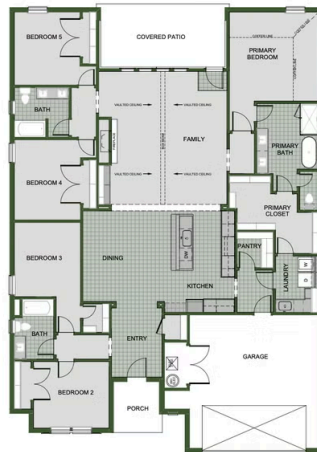

🛏 4 - 5 🚿 3 🚪 2 🏠 2,572 FT<sup>2</sup>

The 2575 floorplan features a 4 to 5 bedroom, 3-bathroom with over 2,500 square feet of living space. This premium floorplan is designed to elevate your living experience with its exceptional features and thoughtful design. Step into a home with impressive 15' high vaulted ceilings, complemented by a stylish stained box beam, and 8' tall front and back doors that enhance the home's elegance. The large window wall offers a picturesque view of the outdoors, leading to a...

NEW LADY 1

NEW LADY 2

NEW LADY 3

2ND MASTER SUITE

5TH BEDROOM