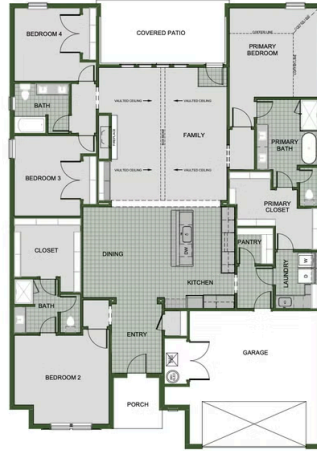

🛏 4 - 5 🚿 3 🚪 2 🏠 2,572 FT<sup>2</sup>

The 2575 floorplan features a 4 to 5 bedroom, 3-bathroom with over 2,500 square feet of living space. This premium floorplan is designed to elevate your living experience with its exceptional features and thoughtful design. Step into a home with impressive 15' high vaulted ceilings, complemented by a stylish stained box beam, and 8' tall front and back doors that enhance the home's elegance. The large window wall offers a picturesque view of the outdoors, leading to a...

NEW LADY 1

NEW LADY 2

NEW LADY 3

2ND MASTER SUITE

5TH BEDROOM