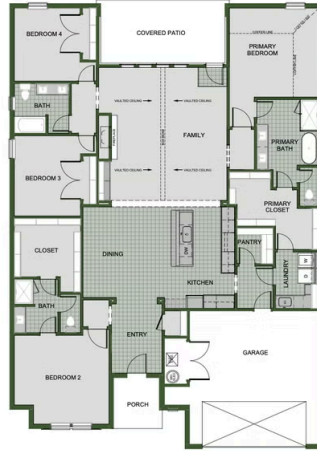

🛏 4 - 5 🚿 3 🚪 2 🏠 2,572 FT²

The 2575 floorplan features a 4 to 5 bedroom, 3-bathroom with over 2,500 square feet of living space. This premium floorplan is designed to elevate your living experience with its exceptional features and thoughtful design. Step into a home with impressive 15' high vaulted ceilings, complemented by a stylish stained box beam, and 8' tall front and back doors that enhance the home's elegance. The large window wall offers a picturesque view of the outdoors, leading to a...

NEW LADY 1

NEW LADY 2

NEW LADY 3

2ND MASTER SUITE

5TH BEDROOM