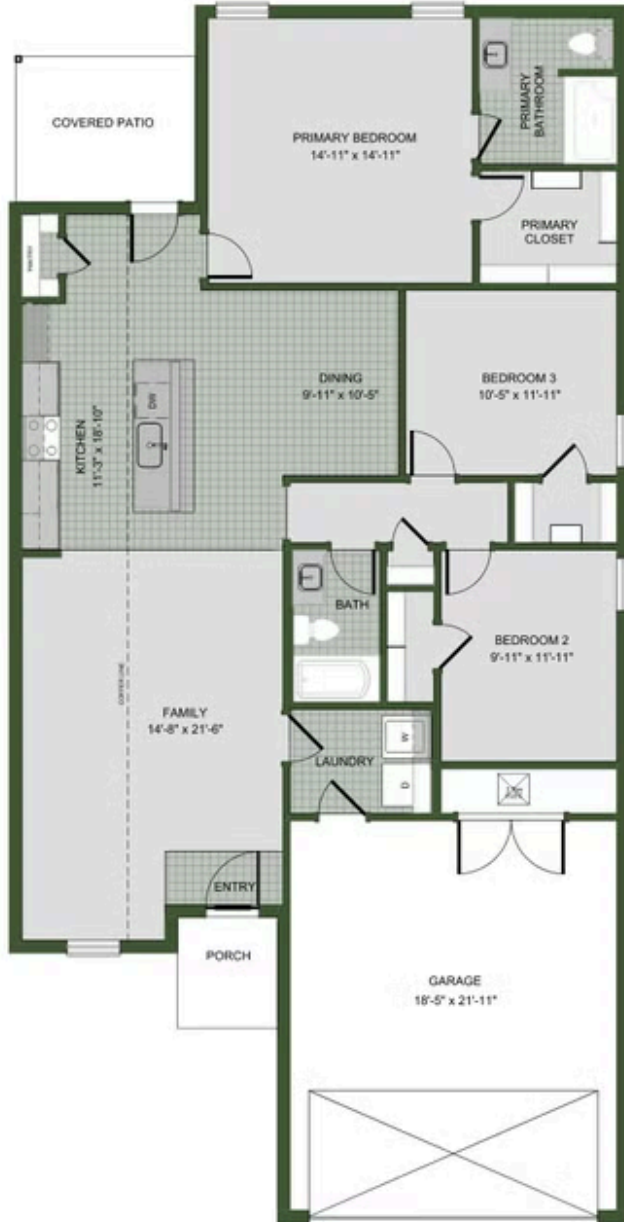

MAGNOLIA LANDING

1550

Floor Plan

STARTING AT **\$321,000**  3  2  2  1,550 FT²

Our 1550 square feet, 3 bedroom, 2 bathroom floor plan series features an open living area with dedicated dining space and a single-level kitchen island. The linen closet, large pantry, and oversized closets ensure that you will have all of the storage space your heart desires. Enjoy a secluded primary bedroom with plenty of space and a large walk-in closet.