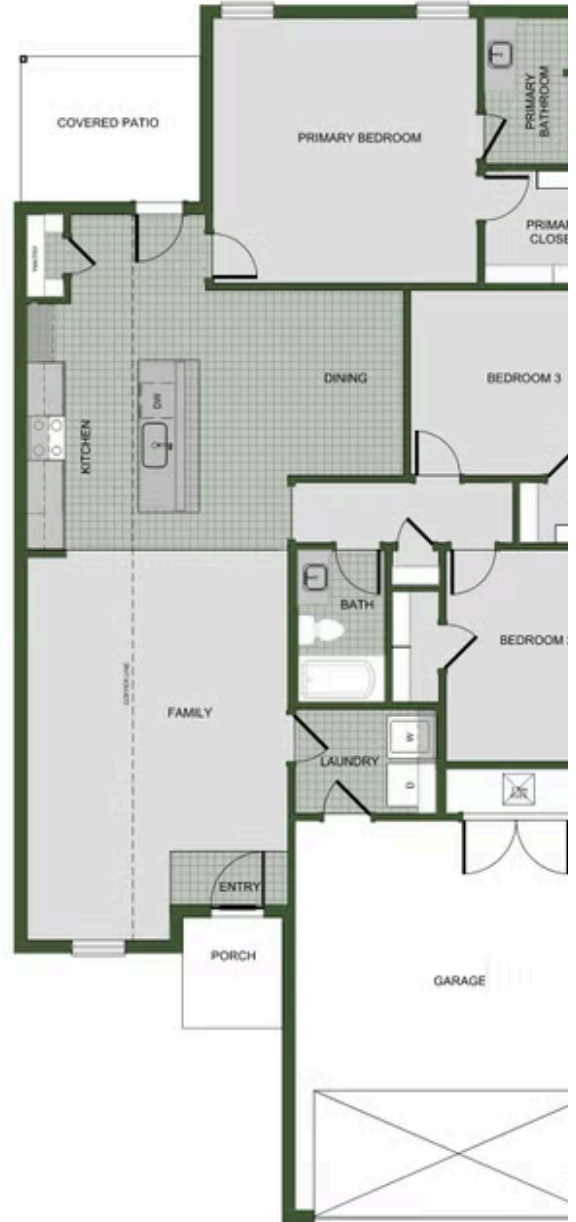

MAGNOLIA LANDING

1550

Floor Plan

STARTING AT **\$321,000**  3  2  2  1,550 FT²

Our 1550 square feet, 3 bedroom, 2 bathroom floor plan series features an open living area with dedicated dining space and a single-level kitchen island. The linen closet, large pantry, and oversized closets ensure that you will have all of the storage space your heart desires. Enjoy a secluded primary bedroom with plenty of space and a large walk-in closet.