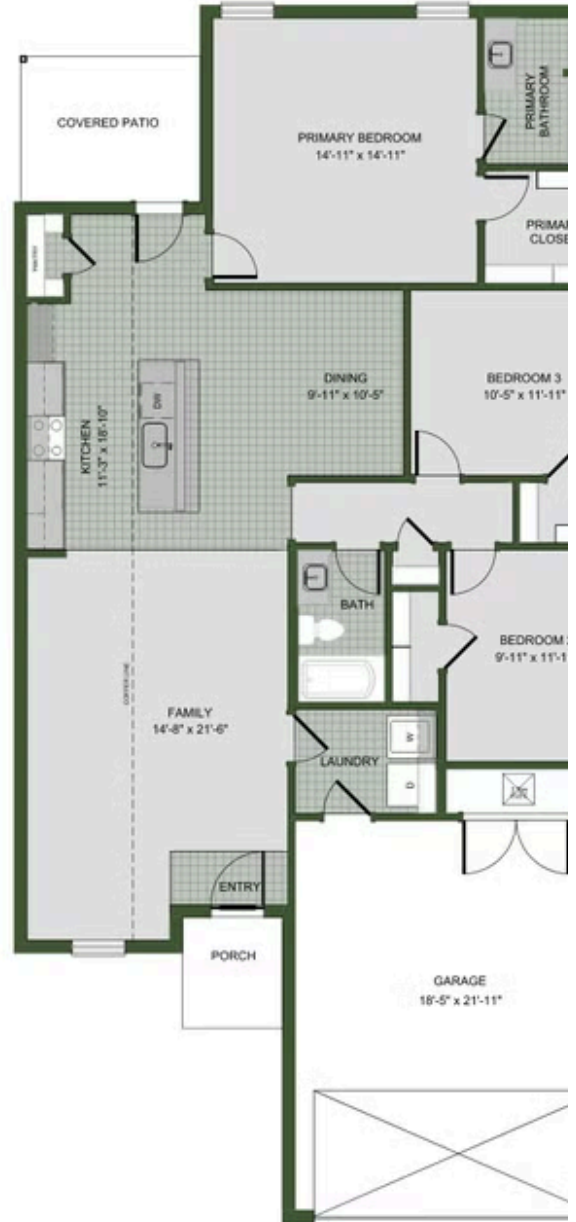

MAGNOLIA LANDING

1550

Floor Plan

STARTING AT **\$321,000**  3  2  2  1,550 FT²

Our 1550 square feet, 3 bedroom, 2 bathroom floor plan series features an open living area with dedicated dining space and a single-level kitchen island. The linen closet, large pantry, and oversized closets ensure that you will have all of the storage space your heart desires. Enjoy a secluded primary bedroom with plenty of space and a large walk-in closet.