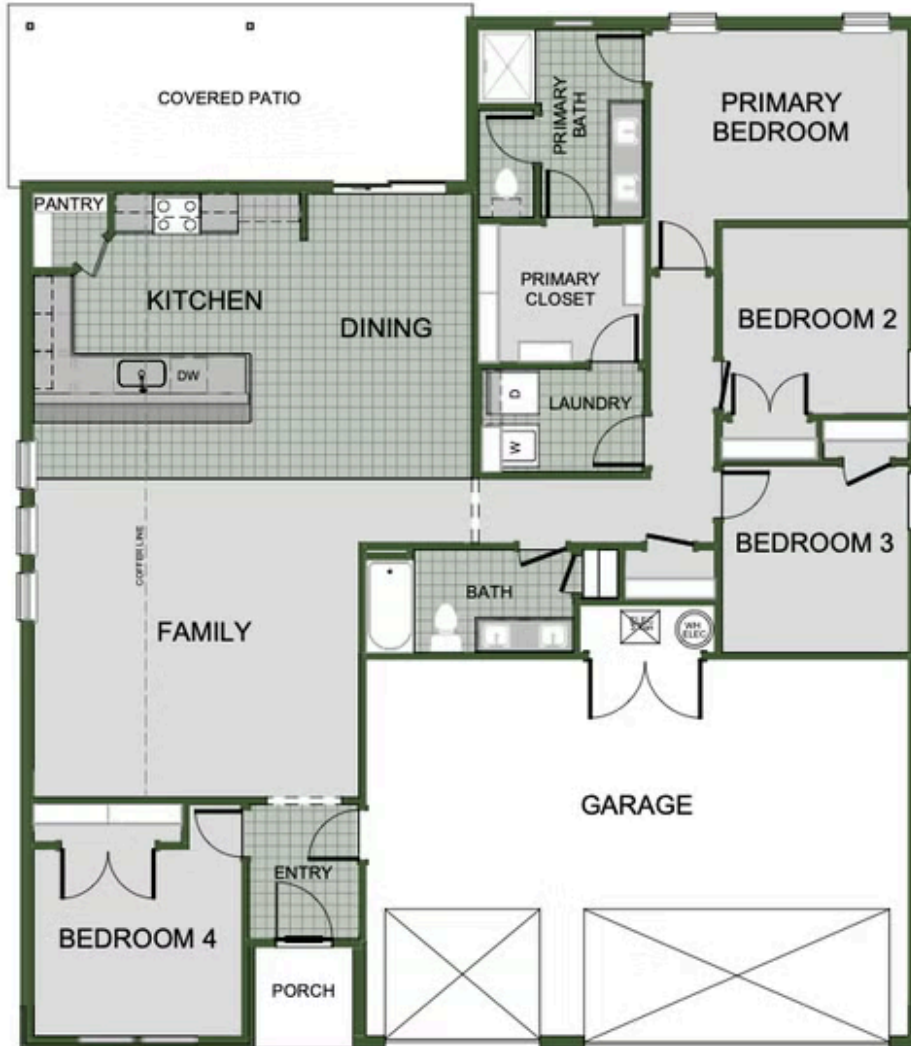

MAGNOLIA LANDING
1750-4 3-Car
Floor Plan

STARTING AT **\$364,000**  4  2  3  1,750 FT²

1750 3 Car : This floor plan is a 3-4 bedroom, 2-bathroom 1750 square feet home featuring 10-foot ceilings in the entryway, kitchen, living area, and primary bedroom, plus dual vanities in the primary bathroom. The 1750 3-Car Series delivers the luxury of a larger floor plan with an included 3rd car garage. Enjoy the flexible floor plan with the choice of 3 or 4 bedroom...

4TH BEDROOM