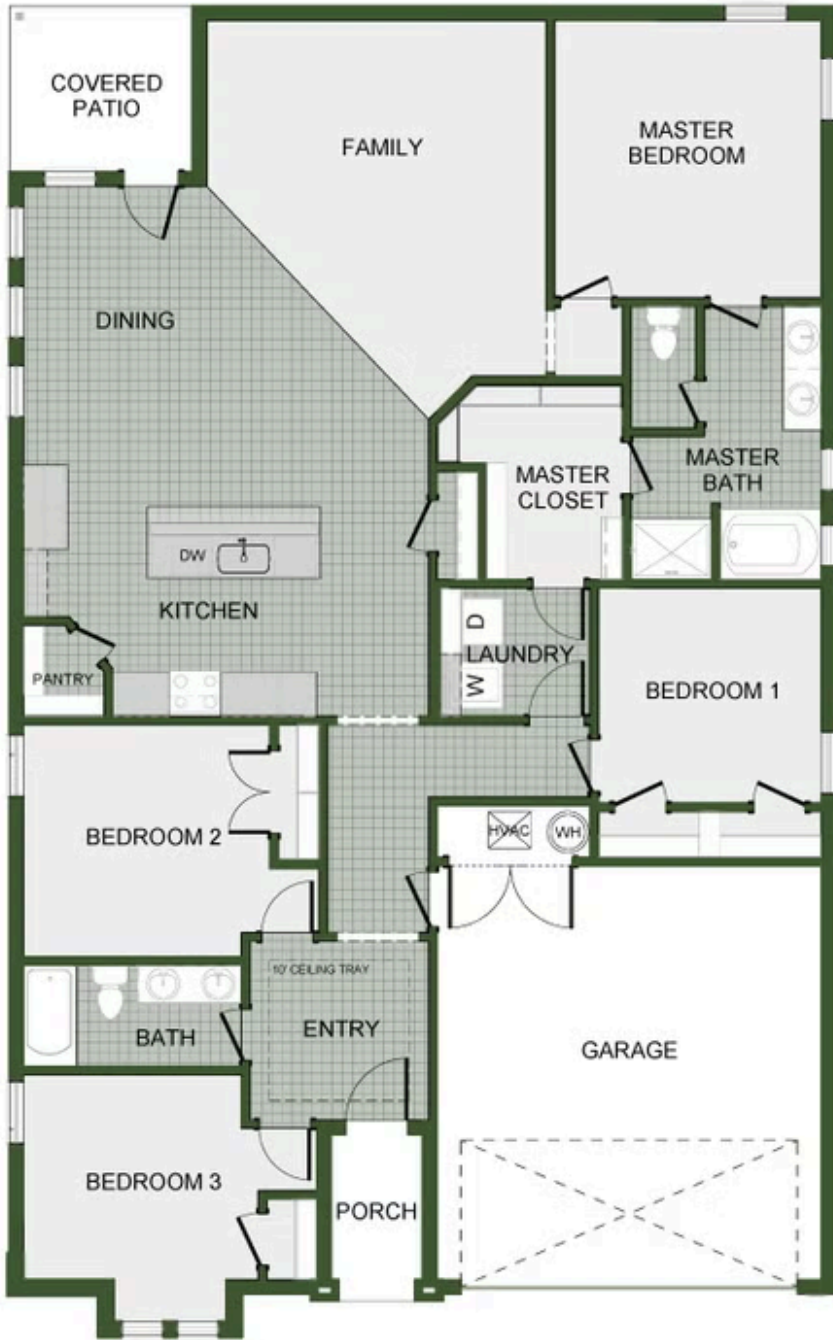

MAGNOLIA LANDING

1950-4

Floor Plan

STARTING AT **\$365,000**  4  2  2  1,950 FT²

This 1950 square foot 4 bedroom, 2 bathroom home features a spacious and open floor plan. The main living area includes a large living room that flows seamlessly into a modern kitchen and dining area, creating the perfect space for entertaining guests. The home includes four bedrooms and two full bathrooms. With its thoughtful design and practical amenities, this home i...

1950-4