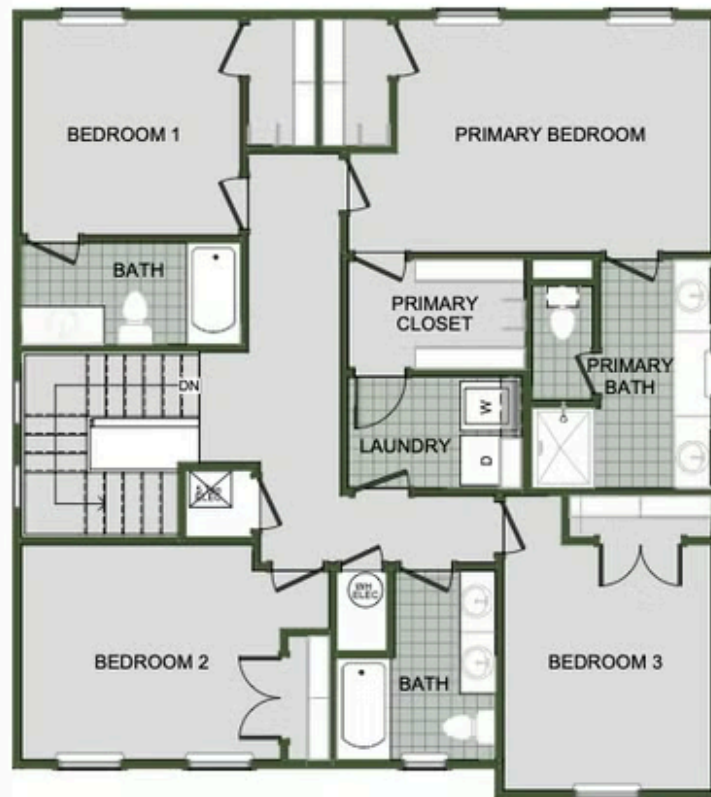

# 2000 Two Story

Floor Plan

STARTING AT **\$401,000**  3 - 4  2.5 - 3  2  2,000 FT<sup>2</sup>

Introducing our 2000 Two Story this 3 - 4 bedroom, 2.5 to 3.5 bathroom with 1979 square foot home is the epitome of versatility for your family's needs! This floor plan offers an open-concept layout on the ground floor, with options for an upstairs loft, a fourth bedroom, or even a bedroom en-suite. Discover a home that adapts to your lifestyle with the 2000 Two Story –...

FIRST FLOOR

LOFT OPTION

4 BEDROOM EN-SUITE OPTION

4 BEDROOM OPTION