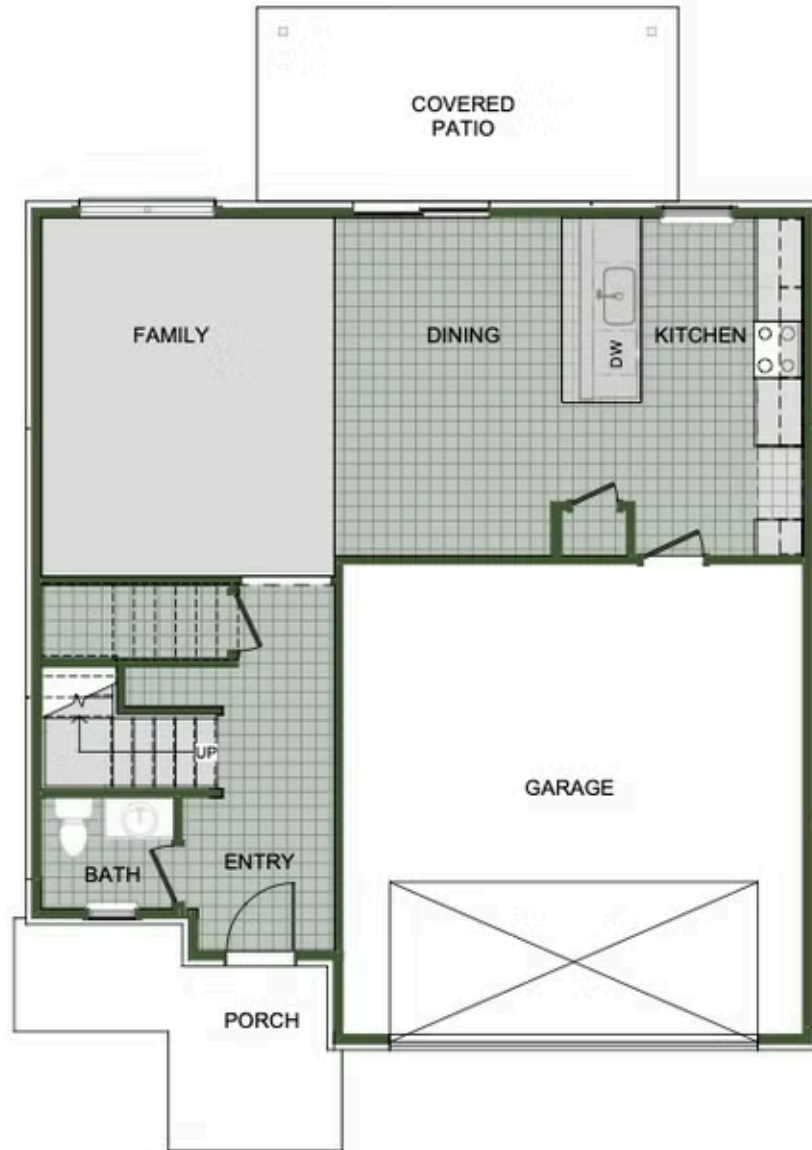

# 2000 Two Story

Floor Plan

STARTING AT **\$401,000**  3 - 4  2.5 - 3  2  2,000 FT<sup>2</sup>

Introducing our 2000 Two Story this 3 - 4 bedroom, 2.5 to 3.5 bathroom with 1979 square foot home is the epitome of versatility for your family's needs! This floor plan offers an open-concept layout on the ground floor, with options for an upstairs loft, a fourth bedroom, or even a bedroom en-suite. Discover a home that adapts to your lifestyle with the 2000 Two Story –...

FIRST FLOOR

LOFT OPTION

4 BEDROOM EN-SUITE OPTION

4 BEDROOM OPTION