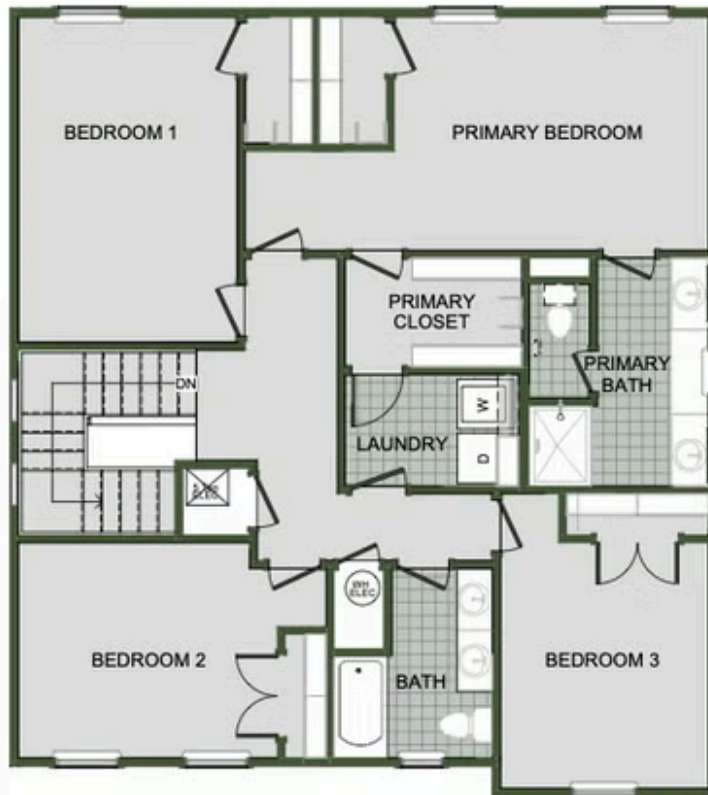

# 2000 Two Story

Floor Plan

STARTING AT **\$401,000**  3 - 4  2.5 - 3  2  2,000 FT<sup>2</sup>

Introducing our 2000 Two Story this 3 - 4 bedroom, 2.5 to 3.5 bathroom with 1979 square foot home is the epitome of versatility for your family's needs! This floor plan offers an open-concept layout on the ground floor, with options for an upstairs loft, a fourth bedroom, or even a bedroom en-suite. Discover a home that adapts to your lifestyle with the 2000 Two Story –...

FIRST FLOOR

LOFT OPTION

4 BEDROOM EN-SUITE OPTION

4 BEDROOM OPTION