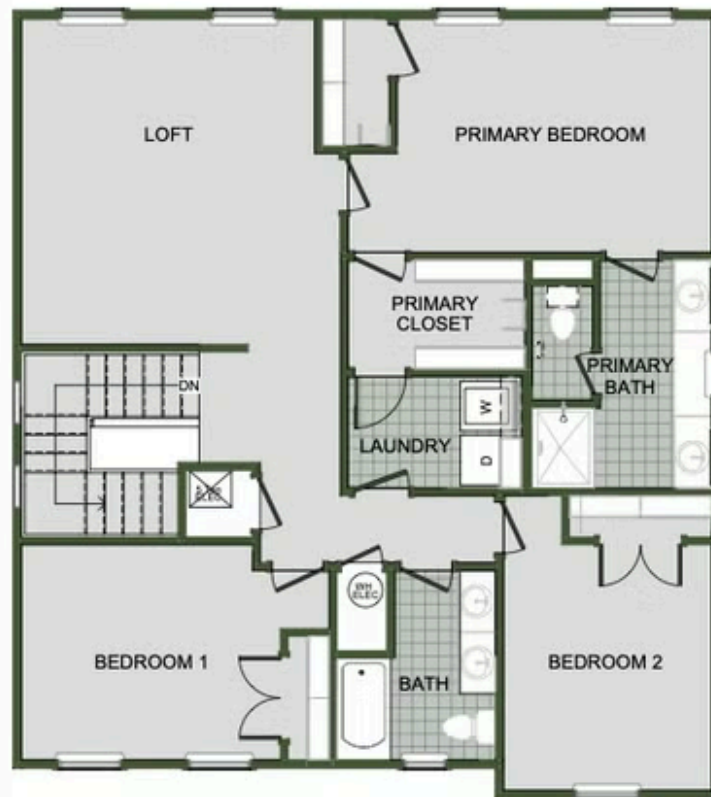

# 2000 Two Story

Floor Plan

STARTING AT **\$401,000**  3 - 4  2.5 - 3  2  2,000 FT<sup>2</sup>

Introducing our 2000 Two Story this 3 - 4 bedroom, 2.5 to 3.5 bathroom with 1979 square foot home is the epitome of versatility for your family's needs! This floor plan offers an open-concept layout on the ground floor, with options for an upstairs loft, a fourth bedroom, or even a bedroom en-suite. Discover a home that adapts to your lifestyle with the 2000 Two Story –...

FIRST FLOOR

LOFT OPTION

4 BEDROOM EN-SUITE OPTION

4 BEDROOM OPTION