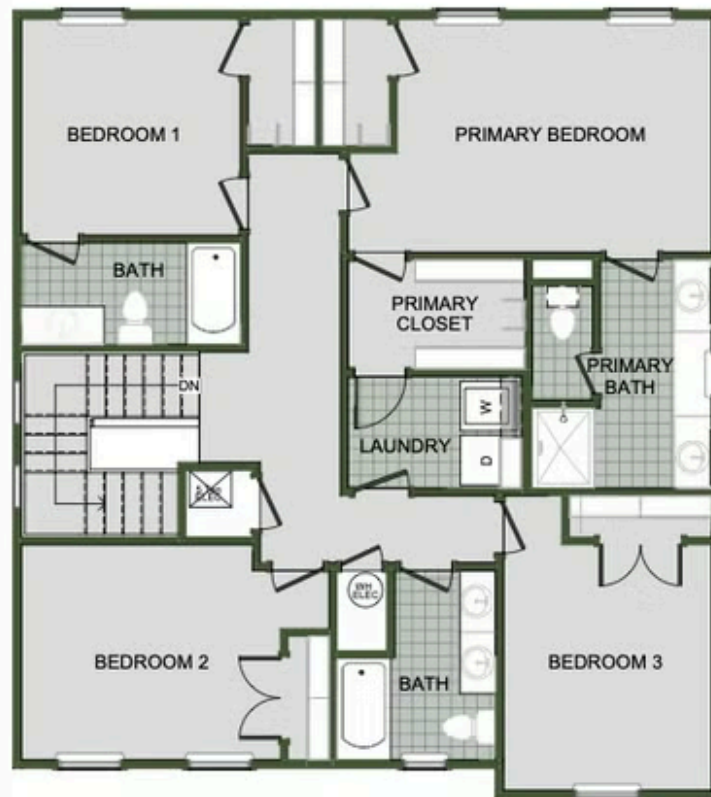

PRAIRIE BROOK

2000 Two Story

Floor Plan

STARTING AT \$400,000  3 - 4  2.5 - 3  2  2,000 FT²

Introducing our 2000 Two Story this 3 - 4 bedroom, 2.5 to 3.5 bathroom with 1979 square foot home is the epitome of versatility for your family's needs! This floor plan offers an open-concept layout on the ground floor, with options for an upstairs loft, a fourth bedroom, or even a bedroom en-suite. Discover a home that adapts to your lifestyle with the 2000 Two Story –...

AMENITIES

SIDEWALKS

COMMUNITY
POND

GREENSPACE

FIRST FLOOR

LOFT OPTION

4 BEDROOM EN-SUITE OPTION

4 BEDROOM OPTION