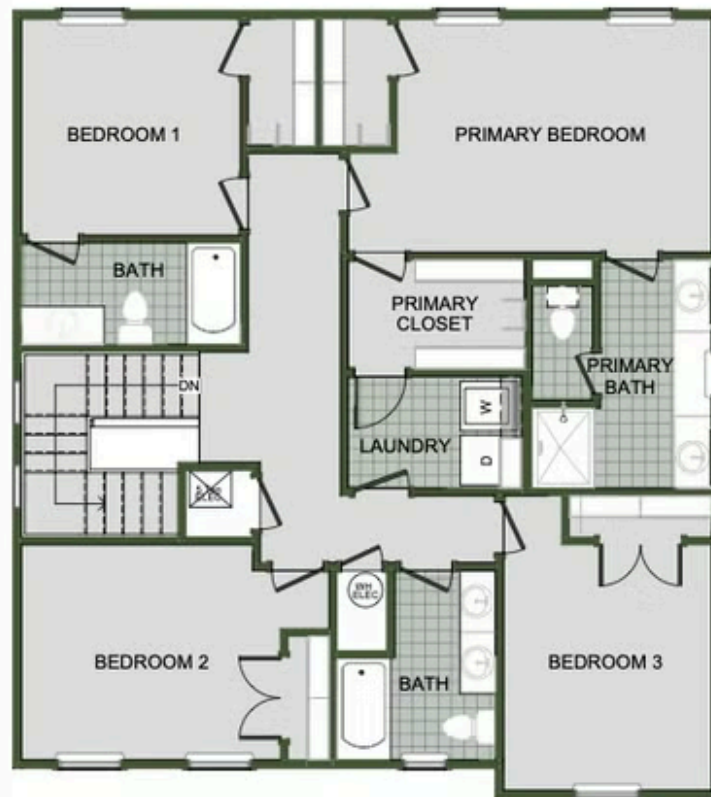

PRAIRIE BROOK

2000 Two Story

Floor Plan

STARTING AT **\$396,000**  3 - 4  2.5 - 3  2  2,000 FT²

Introducing our 2000 Two Story this 3 - 4 bedroom, 2.5 to 3.5 bathroom with 1979 square foot home is the epitome of versatility for your family's needs! This floor plan offers an open-concept layout on the ground floor, with options for an upstairs loft, a fourth bedroom, or even a bedroom en-suite. Discover a home that adapts to your lifestyle with the 2000 Two Story –...

AMENITIES

SIDEWALKS

COMMUNITY
POND

GREENSPACE

FIRST FLOOR

LOFT OPTION

4 BEDROOM EN-SUITE OPTION

4 BEDROOM OPTION