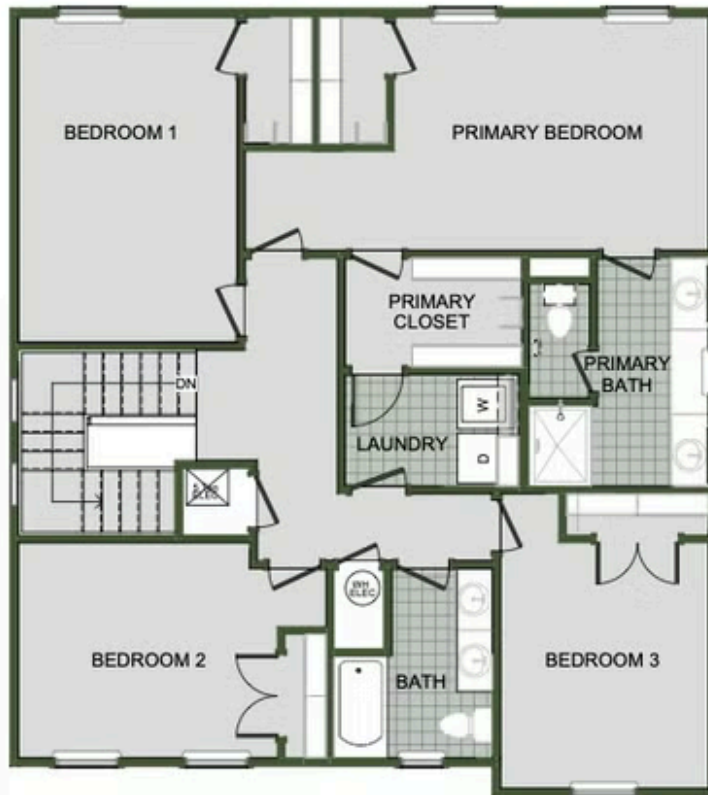

PRAIRIE BROOK

2000 Two Story

Floor Plan

STARTING AT \$400,000  3 - 4  2.5 - 3  2  2,000 FT²

Introducing our 2000 Two Story this 3 - 4 bedroom, 2.5 to 3.5 bathroom with 1979 square foot home is the epitome of versatility for your family's needs! This floor plan offers an open-concept layout on the ground floor, with options for an upstairs loft, a fourth bedroom, or even a bedroom en-suite. Discover a home that adapts to your lifestyle with the 2000 Two Story –...

AMENITIES

SIDEWALKS

COMMUNITY
POND

GREENSPACE

FIRST FLOOR

LOFT OPTION

4 BEDROOM EN-SUITE OPTION

4 BEDROOM OPTION