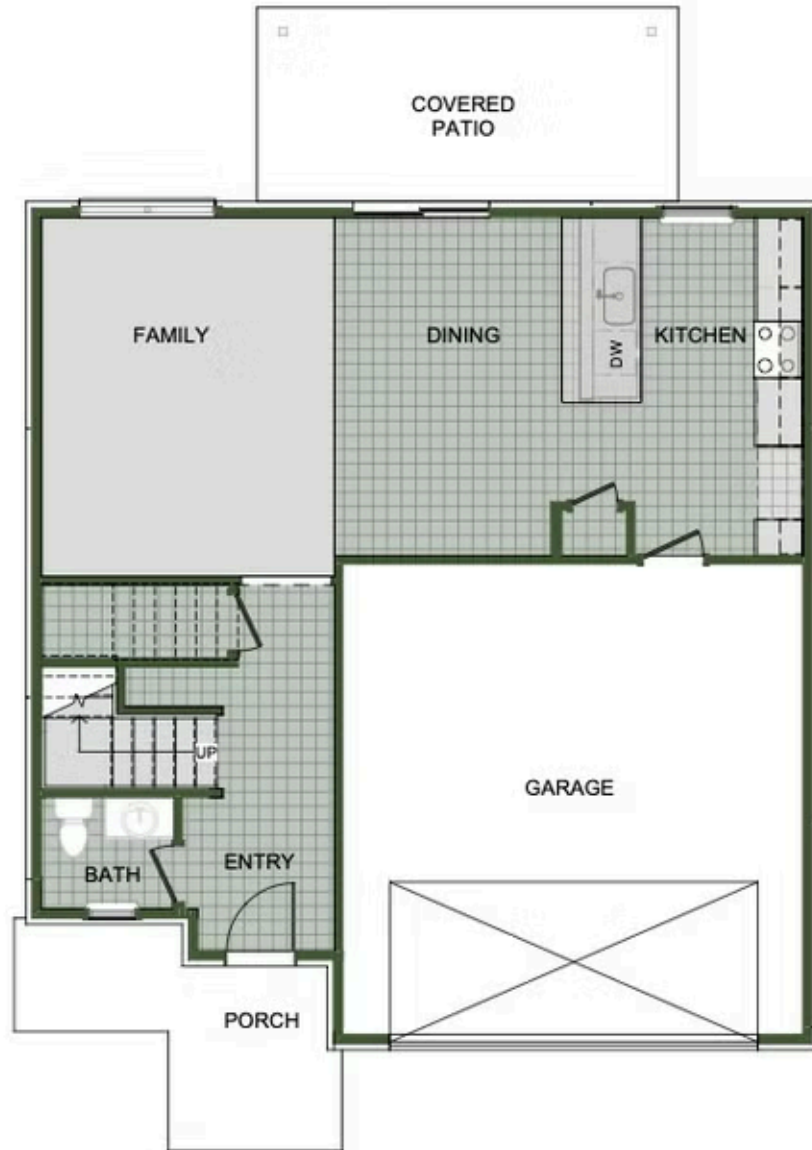

PRAIRIE BROOK

2000 Two Story

Floor Plan

STARTING AT **\$396,000**  3 - 4  2.5 - 3  2  2,000 FT²

Introducing our 2000 Two Story this 3 - 4 bedroom, 2.5 to 3.5 bathroom with 1979 square foot home is the epitome of versatility for your family's needs! This floor plan offers an open-concept layout on the ground floor, with options for an upstairs loft, a fourth bedroom, or even a bedroom en-suite. Discover a home that adapts to your lifestyle with the 2000 Two Story –...

AMENITIES

SIDEWALKS

COMMUNITY
POND

GREENSPACE

FIRST FLOOR

LOFT OPTION

4 BEDROOM EN-SUITE OPTION

4 BEDROOM OPTION