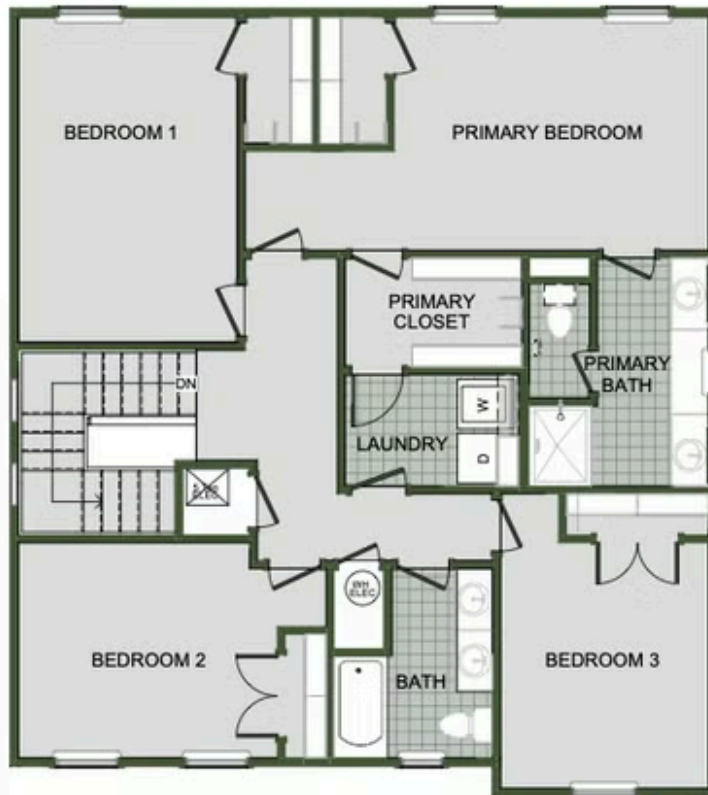

PRAIRIE BROOK

2000 Two Story

Floor Plan

STARTING AT **\$396,000**  3 - 4  2.5 - 3  2  2,000 FT²

Introducing our 2000 Two Story this 3 - 4 bedroom, 2.5 to 3.5 bathroom with 1979 square foot home is the epitome of versatility for your family's needs! This floor plan offers an open-concept layout on the ground floor, with options for an upstairs loft, a fourth bedroom, or even a bedroom en-suite. Discover a home that adapts to your lifestyle with the 2000 Two Story –...

AMENITIES

SIDEWALKS

COMMUNITY
POND

GREENSPACE

FIRST FLOOR

LOFT OPTION

4 BEDROOM EN-SUITE OPTION

4 BEDROOM OPTION