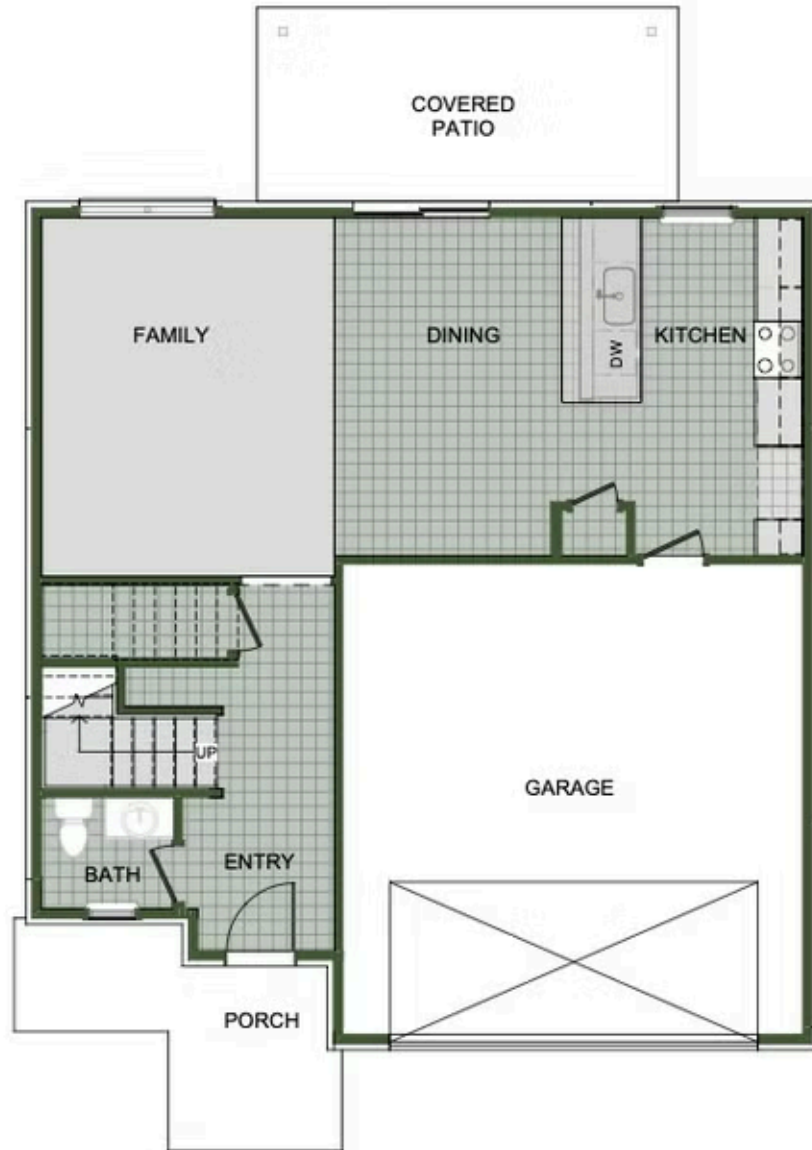

PRAIRIE BROOK

2000 Two Story

Floor Plan

STARTING AT \$400,000  3 - 4  2.5 - 3  2  2,000 FT²

Introducing our 2000 Two Story this 3 - 4 bedroom, 2.5 to 3.5 bathroom with 1979 square foot home is the epitome of versatility for your family's needs! This floor plan offers an open-concept layout on the ground floor, with options for an upstairs loft, a fourth bedroom, or even a bedroom en-suite. Discover a home that adapts to your lifestyle with the 2000 Two Story –...

AMENITIES

SIDEWALKS

COMMUNITY
POND

GREENSPACE

FIRST FLOOR

LOFT OPTION

4 BEDROOM EN-SUITE OPTION

4 BEDROOM OPTION