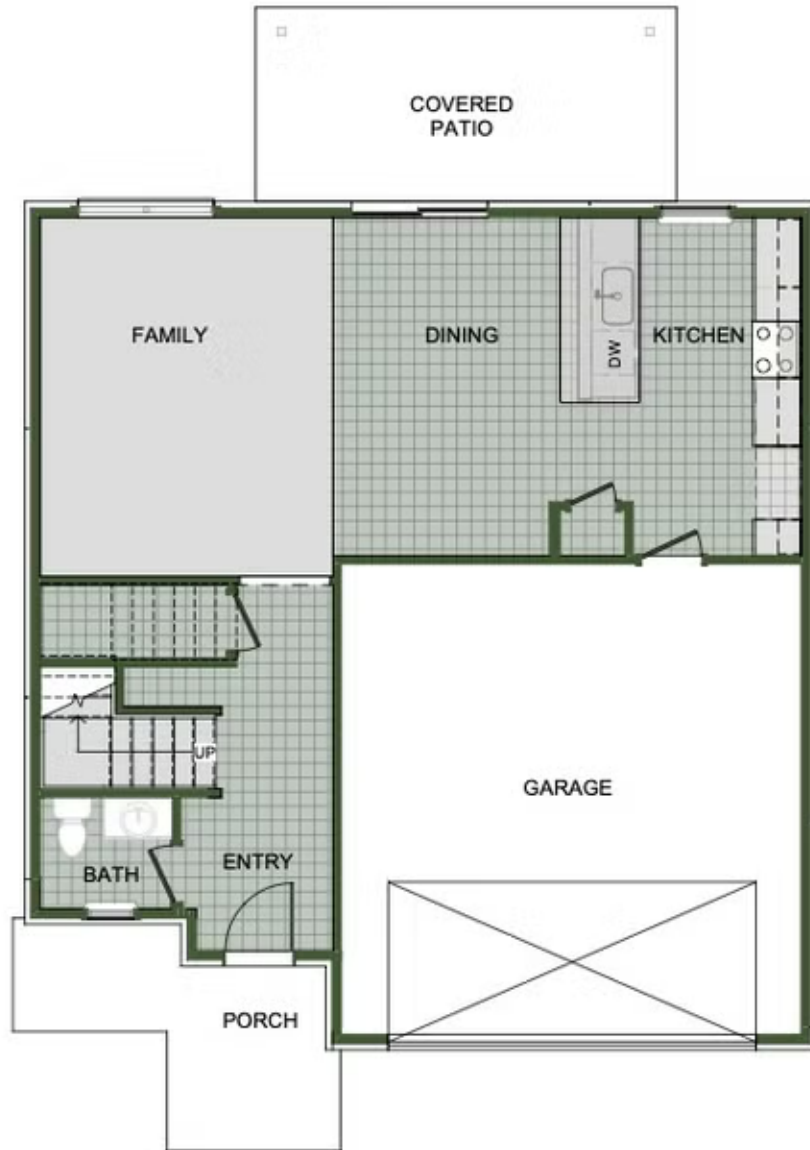

PRICED AT \$397,312  3  2.5  2  2000 FT²

Amenities

 Sidewalks  Community Pond  Greenspace

FIRST FLOOR

LOFT OPTION