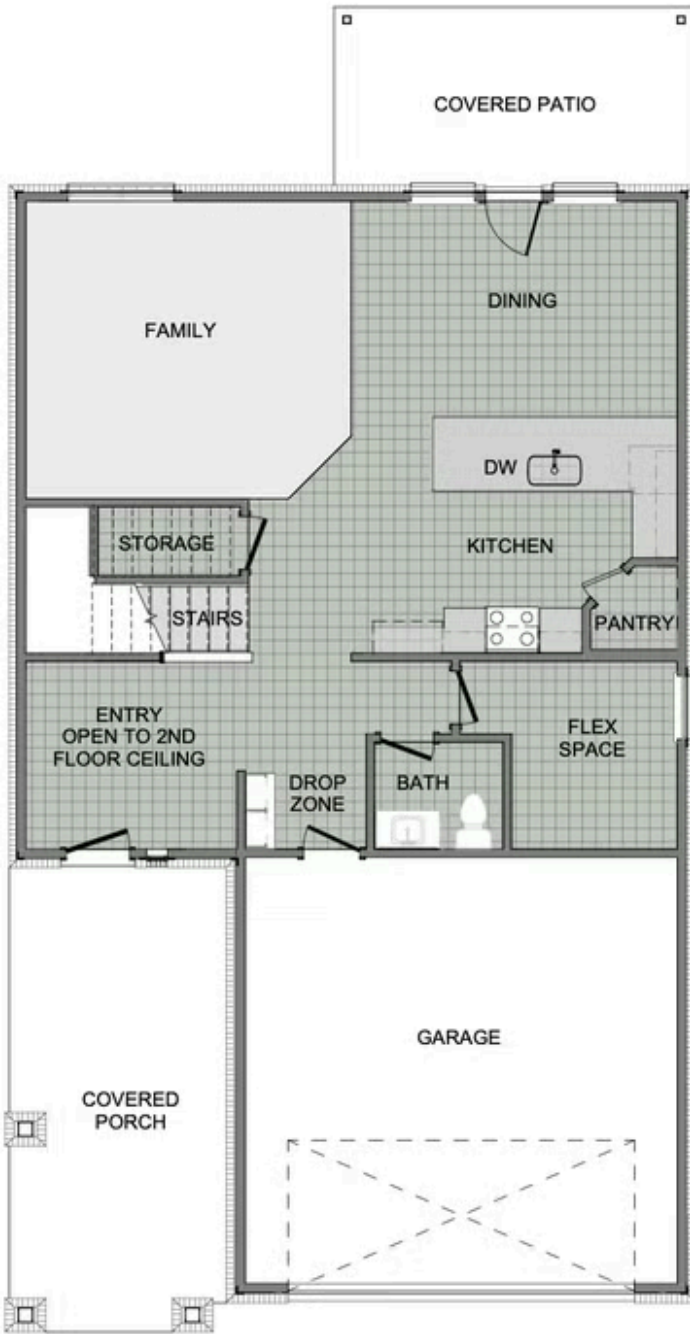

PRAIRIE BROOK
2360 Two Story
Floor Plan

STARTING AT **\$421,000** 4 - 5 2.5 2 2,360 FT²

This floor plan boasts 2360 square feet, 4-5 bedrooms, 2.5 bathrooms. This is one of the most versatile floor plans yet! With an option for a loft or a fifth bedroom, a flex space perfect for that home gym or office you've been needing, and an open concept downstairs, this home will fit any family. Check out the sky-high ceilings in the entry, the drop zone coming in fr...

AMENITIES

SIDEWALKS

COMMUNITY
POND

GREENSPACE

1ST FLOOR

2ND FLOOR - LOFT OPTION

2ND FLOOR - 5 BED OPTION