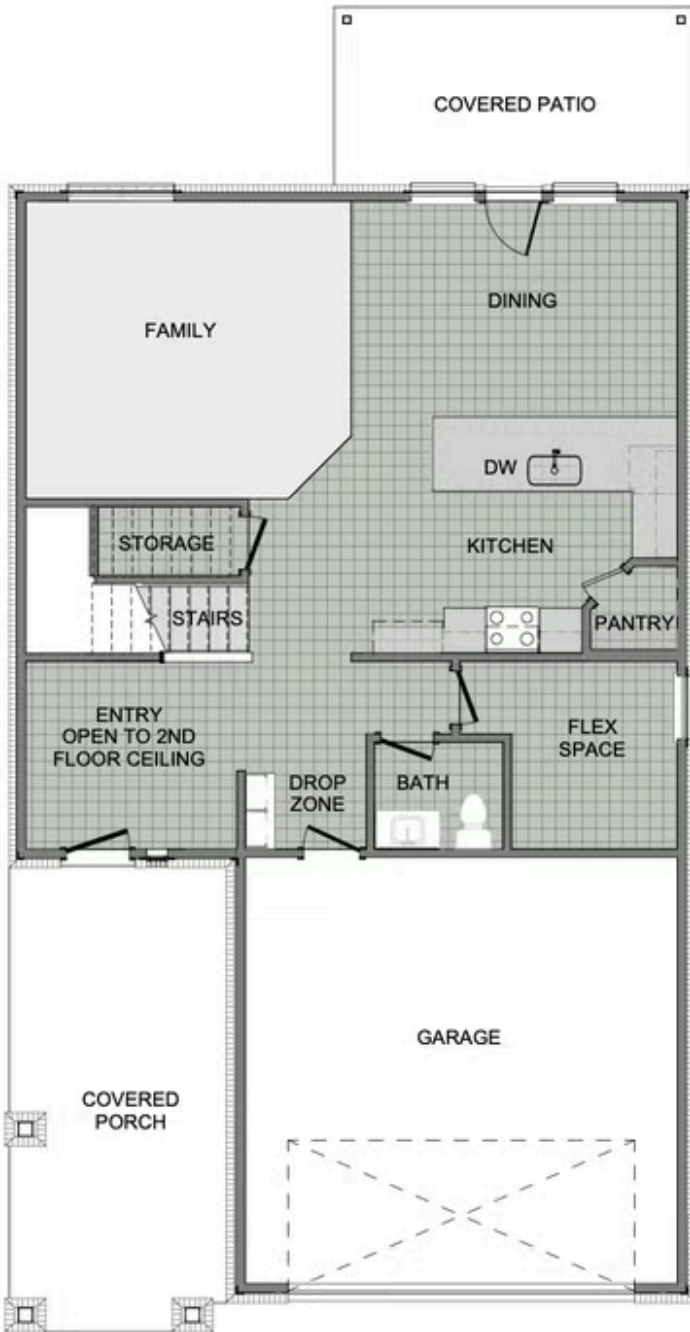

PRAIRIE BROOK  
**2360 Two Story**  
Floor Plan

STARTING AT **\$417,000** 🛏️ 4 - 5 🚿 2.5 🚗 2 🏠 2,360 FT<sup>2</sup>

This floor plan boasts 2360 square feet, 4-5 bedrooms, 2.5 bathrooms. This is one of the most versatile floor plans yet! With an option for a loft or a fifth bedroom, a flex space perfect for that home gym or office you've been needing, and an open concept downstairs, this home will fit any family. Check out the sky-high ceilings in the entry, the drop zone coming in fr...

**AMENITIES**

SIDEWALKS

COMMUNITY  
POND

GREENSPACE

1ST FLOOR

2ND FLOOR - LOFT OPTION

2ND FLOOR - 5 BED OPTION