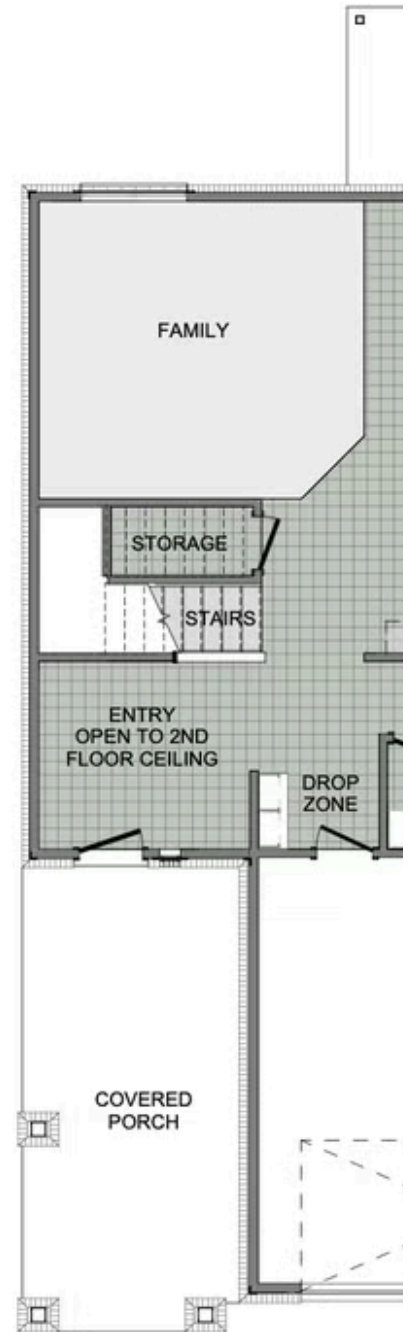

PRAIRIE BROOK  
**2360 Two Story**  
Floor Plan

STARTING AT **\$417,000** 🛏️ 4 - 5 🚿 2.5 🚗 2 🏠 2,360 FT<sup>2</sup>

This floor plan boasts 2360 square feet, 4-5 bedrooms, 2.5 bathrooms. This is one of the most versatile floor plans yet! With an option for a loft or a fifth bedroom, a flex space perfect for that home gym or office you've been needing, and an open concept downstairs, this home will fit any family. Check out the sky-high ceilings in the entry, the drop zone coming in fr...

**AMENITIES**

SIDEWALKS

COMMUNITY  
POND

GREENSPACE

1ST FLOOR

2ND FLOOR - LOFT OPTION

2ND FLOOR - 5 BED OPTION