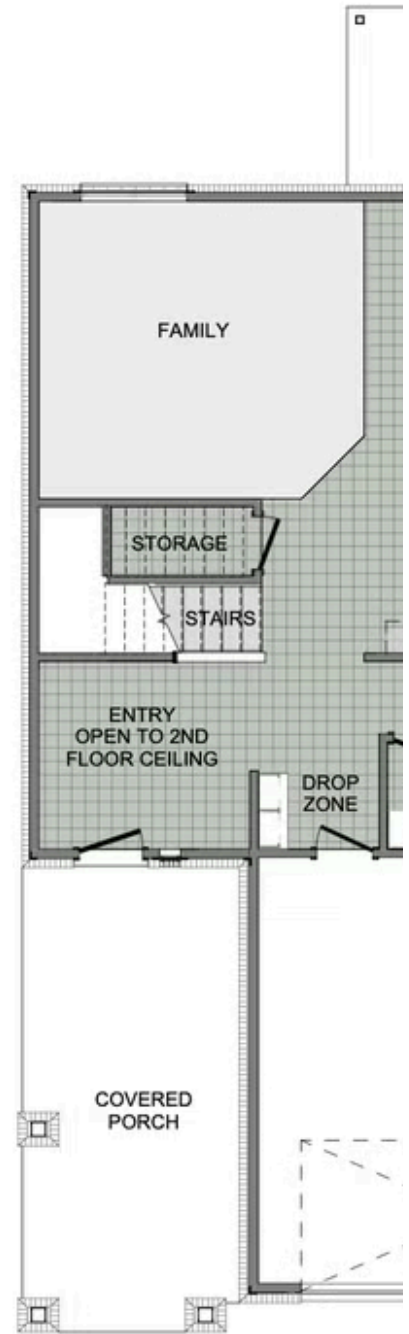

PRAIRIE BROOK
2360 Two Story
Floor Plan

STARTING AT **\$421,000** 4 - 5 2.5 2 2,360 FT²

This floor plan boasts 2360 square feet, 4-5 bedrooms, 2.5 bathrooms. This is one of the most versatile floor plans yet! With an option for a loft or a fifth bedroom, a flex space perfect for that home gym or office you've been needing, and an open concept downstairs, this home will fit any family. Check out the sky-high ceilings in the entry, the drop zone coming in fr...

AMENITIES

SIDEWALKS

COMMUNITY
POND

GREENSPACE

1ST FLOOR

2ND FLOOR - LOFT OPTION

2ND FLOOR - 5 BED OPTION