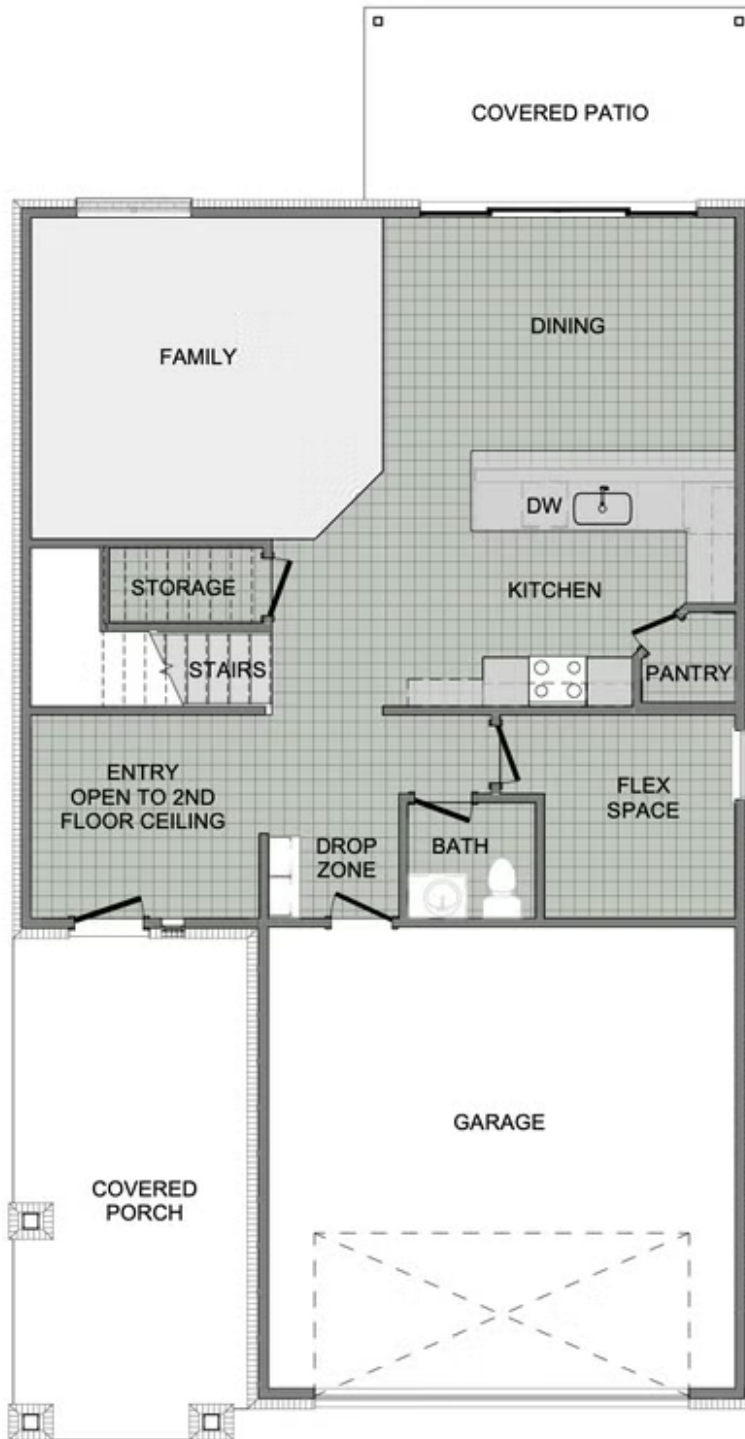

PRICED AT **\$399,480** 🛏️ 4 🚿 2.5 🚗 2 📏 2360 FT<sup>2</sup>

The 2360-2S is our most versatile floor plan yet! With an option for a loft or a fifth bedroom, a flex space perfect for that home gym or office you've been needing, and an open concept downstairs, this home will fit any family. Check out the sky-high ceilings in the entry, drop zone coming in from the garage, and the ample storage - what's not to love!

#### AMENITIES

SIDEWALKS

1ST FLOOR

2ND FLOOR - 5 BED OPTION