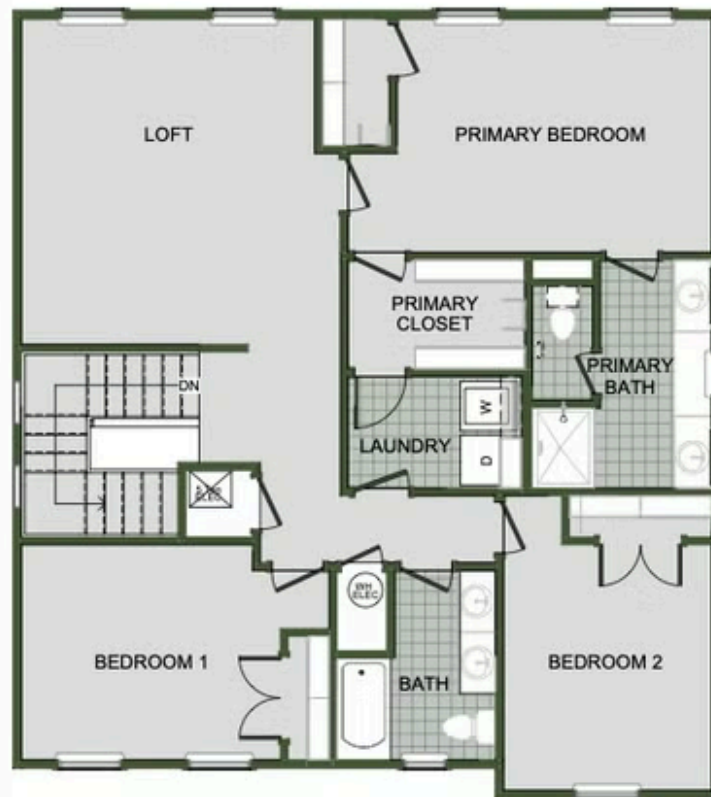

WOODCREST WALK  
**2000 Two Story**  
Floor Plan

STARTING AT **\$405,000** 3 - 4 2.5 - 3 2 2,000 FT<sup>2</sup>

Introducing our 2000 Two Story this 3 - 4 bedroom, 2.5 to 3.5 bathroom with 1979 square foot home is the epitome of versatility for your family's needs! This floor plan offers an open-concept layout on the ground floor, with options for an upstairs loft, a fourth bedroom, or even a bedroom en-suite. Discover a home that adapts to your lifestyle with the 2000 Two Story –...

**AMENITIES**

SIDEWALKS

COMMUNITY  
POND

GREENSPACE

FIRST FLOOR

LOFT OPTION

4 BEDROOM EN-SUITE OPTION

4 BEDROOM OPTION