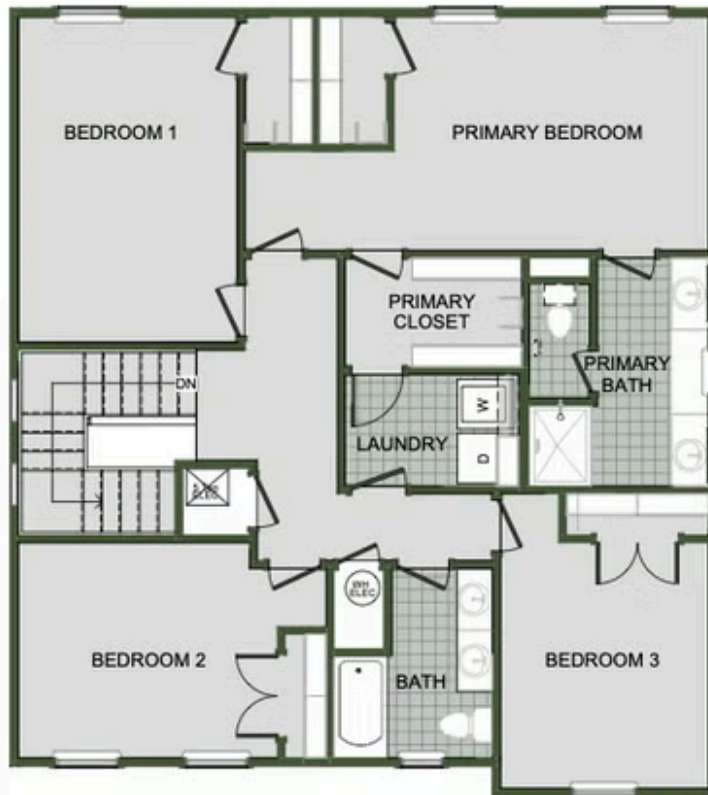

WOODCREST WALK  
**2000 Two Story**  
Floor Plan

STARTING AT **\$405,000** 3 - 4 2.5 - 3 2 2,000 FT<sup>2</sup>

Introducing our 2000 Two Story this 3 - 4 bedroom, 2.5 to 3.5 bathroom with 1979 square foot home is the epitome of versatility for your family's needs! This floor plan offers an open-concept layout on the ground floor, with options for an upstairs loft, a fourth bedroom, or even a bedroom en-suite. Discover a home that adapts to your lifestyle with the 2000 Two Story –...

**AMENITIES**

SIDEWALKS

COMMUNITY  
POND

GREENSPACE

FIRST FLOOR

LOFT OPTION

4 BEDROOM EN-SUITE OPTION

4 BEDROOM OPTION