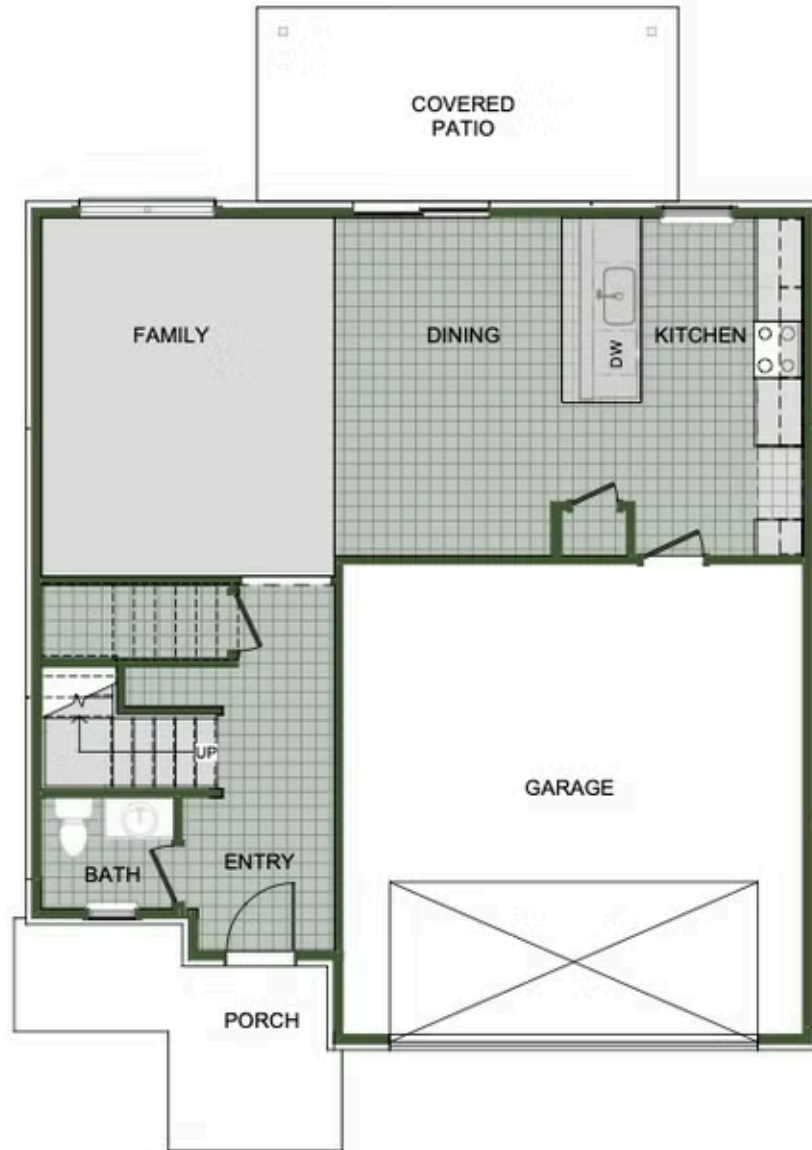

WOODCREST WALK  
**2000 Two Story**  
Floor Plan

STARTING AT **\$405,000** 3 - 4 2.5 - 3 2 2,000 FT<sup>2</sup>

Introducing our 2000 Two Story this 3 - 4 bedroom, 2.5 to 3.5 bathroom with 1979 square foot home is the epitome of versatility for your family's needs! This floor plan offers an open-concept layout on the ground floor, with options for an upstairs loft, a fourth bedroom, or even a bedroom en-suite. Discover a home that adapts to your lifestyle with the 2000 Two Story –...

**AMENITIES**

SIDEWALKS

COMMUNITY  
POND

GREENSPACE

FIRST FLOOR

LOFT OPTION

4 BEDROOM EN-SUITE OPTION

4 BEDROOM OPTION