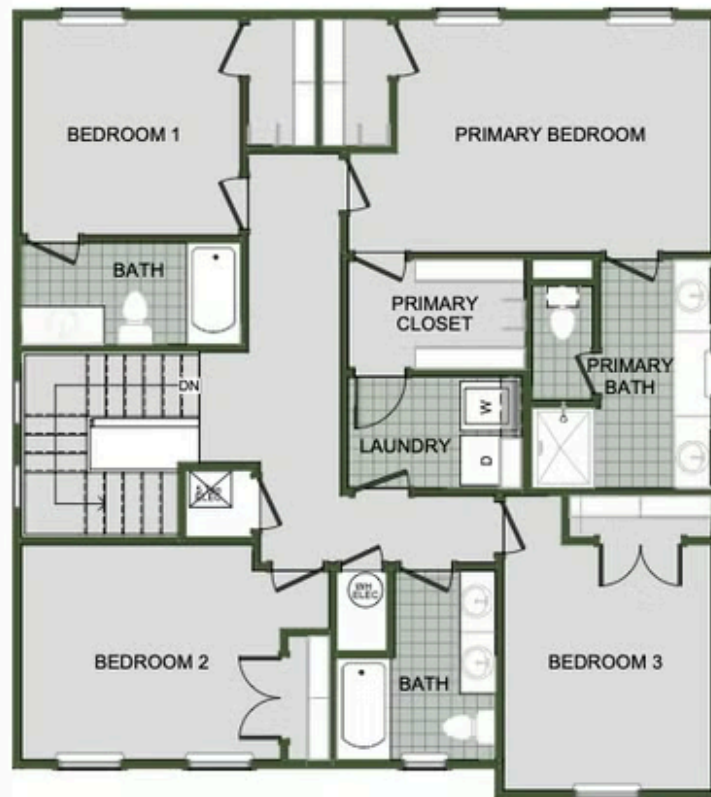

WOODCREST WALK  
**2000 Two Story**  
Floor Plan

STARTING AT **\$405,000** 3 - 4 2.5 - 3 2 2,000 FT<sup>2</sup>

Introducing our 2000 Two Story this 3 - 4 bedroom, 2.5 to 3.5 bathroom with 1979 square foot home is the epitome of versatility for your family's needs! This floor plan offers an open-concept layout on the ground floor, with options for an upstairs loft, a fourth bedroom, or even a bedroom en-suite. Discover a home that adapts to your lifestyle with the 2000 Two Story –...

**AMENITIES**

SIDEWALKS

COMMUNITY  
POND

GREENSPACE

FIRST FLOOR

LOFT OPTION

4 BEDROOM EN-SUITE OPTION

4 BEDROOM OPTION