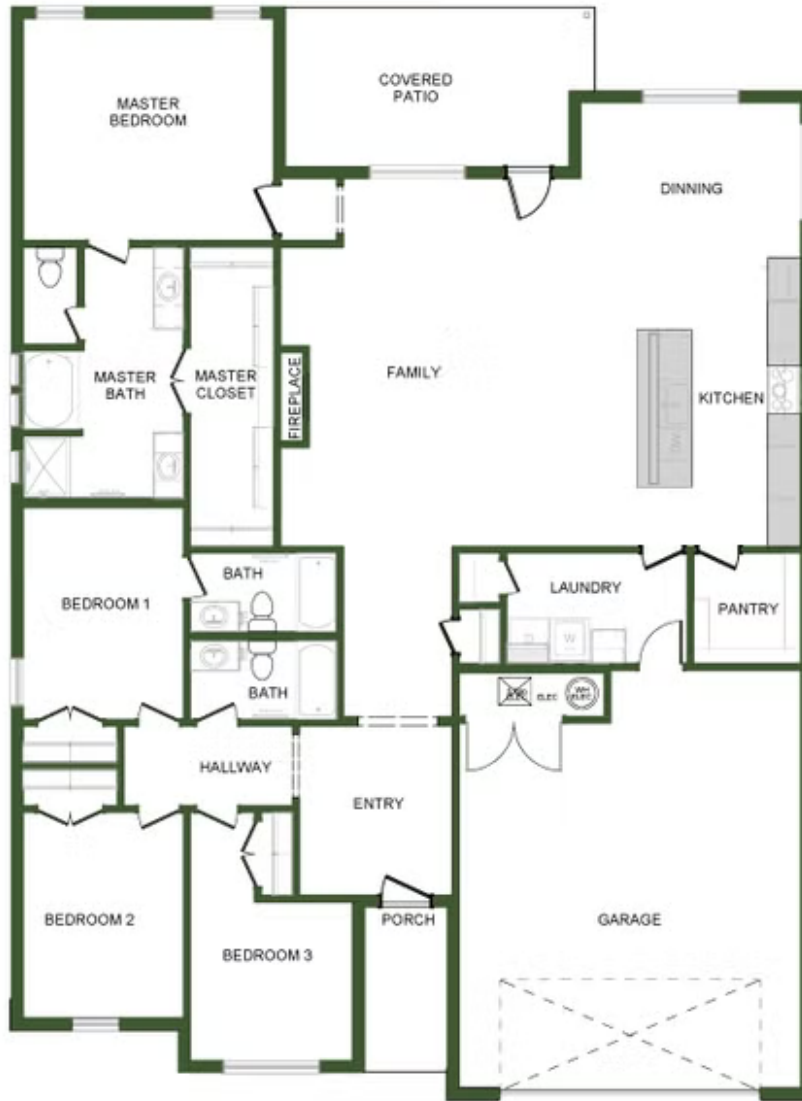

PRICED AT **\$480,489** 🛏️ 4 🚿 3.0 🚗 2 📏 2410 FT²

The 2410 Series offers a large family, dining, and kitchen area with a bar-style counter that is ideal for hosting guests. An open design layout creates a welcoming space for family time. The large primary suite offers a spacious walk-in closet, double bathroom vanities, and separate tub and shower.

AMENITIES

SIDEWALKS

COMMUNITY
POND

2410