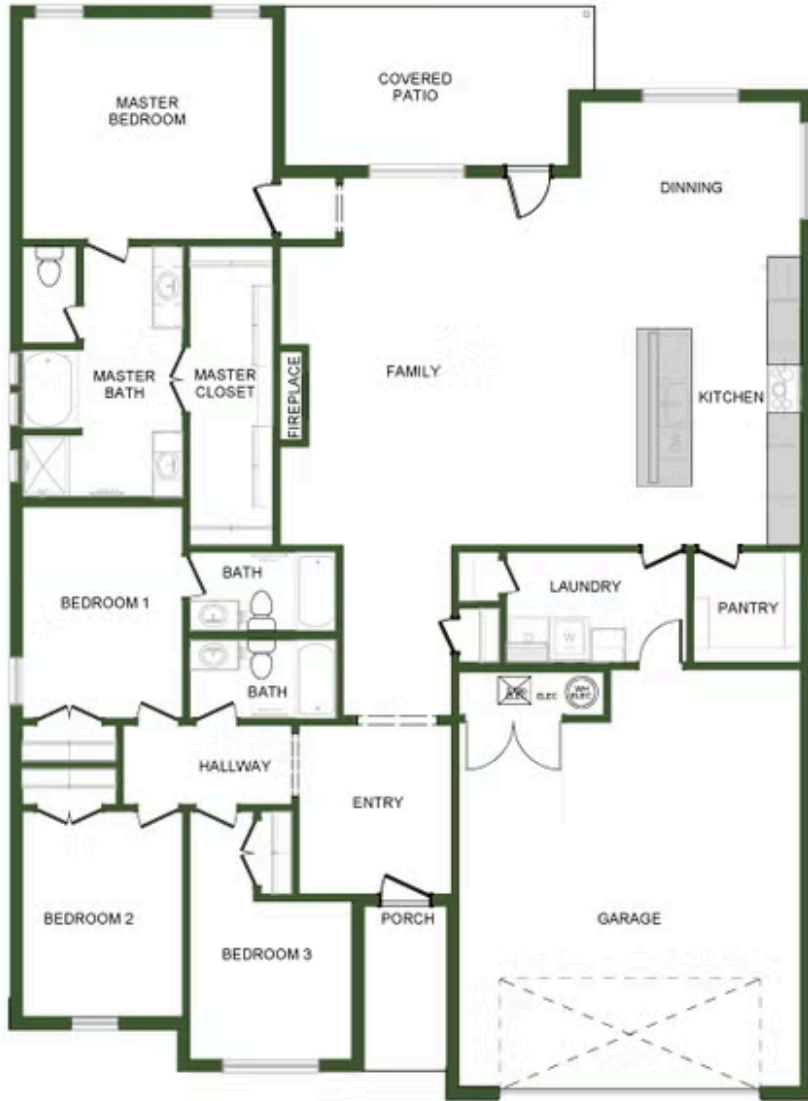

HILLCREST SUBDIVISION
994 Woodbridge Dr.
Farmington, AR 72730

PRICED AT \$484,912  4  3.0  2  2410 FT²

The 2410 Series offers a large family, dining, and kitchen area with a bar-style counter that is ideal for hosting guests. An open design layout creates a welcoming space for family time. The large primary suite offers a spacious walk-in closet, double bathroom vanities, and separate tub and shower.

AMENITIES

SIDEWALKS

COMMUNITY
POND

2410