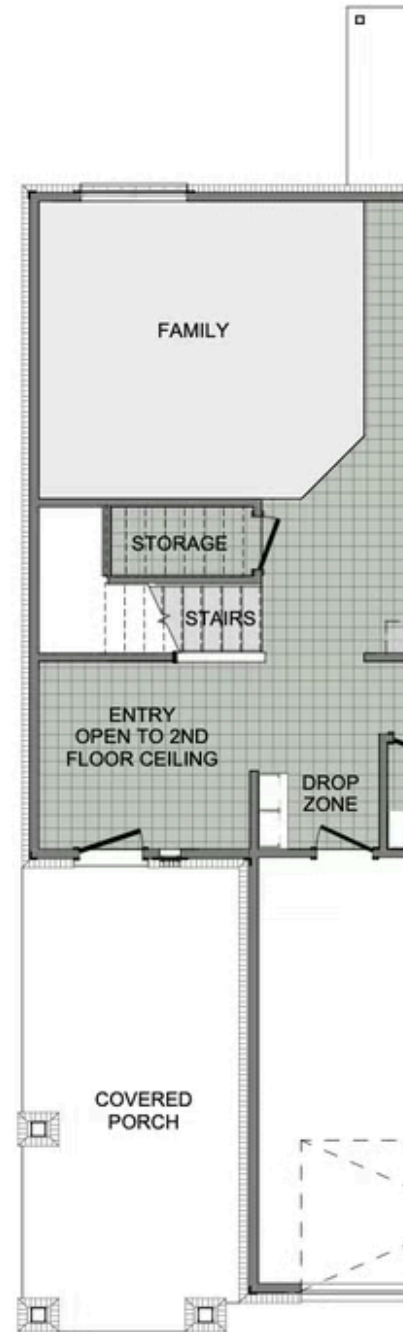

# 2360 Two Story

Floor Plan

STARTING AT **\$454,000**  4 - 5  2.5  2  2,360 FT<sup>2</sup>

This floor plan boasts 2360 square feet, 4-5 bedrooms, 2.5 bathrooms. This is one of the most versatile floor plans yet! With an option for a loft or a fifth bedroom, a flex space perfect for that home gym or office you've been needing, and an open concept downstairs, this home will fit any family. Check out the sky-high ceilings in the entry, the drop zone coming in fr...

## AMENITIES

BIKE TRAIL

1ST FLOOR

2ND FLOOR - LOFT OPTION

2ND FLOOR - 5 BED OPTION