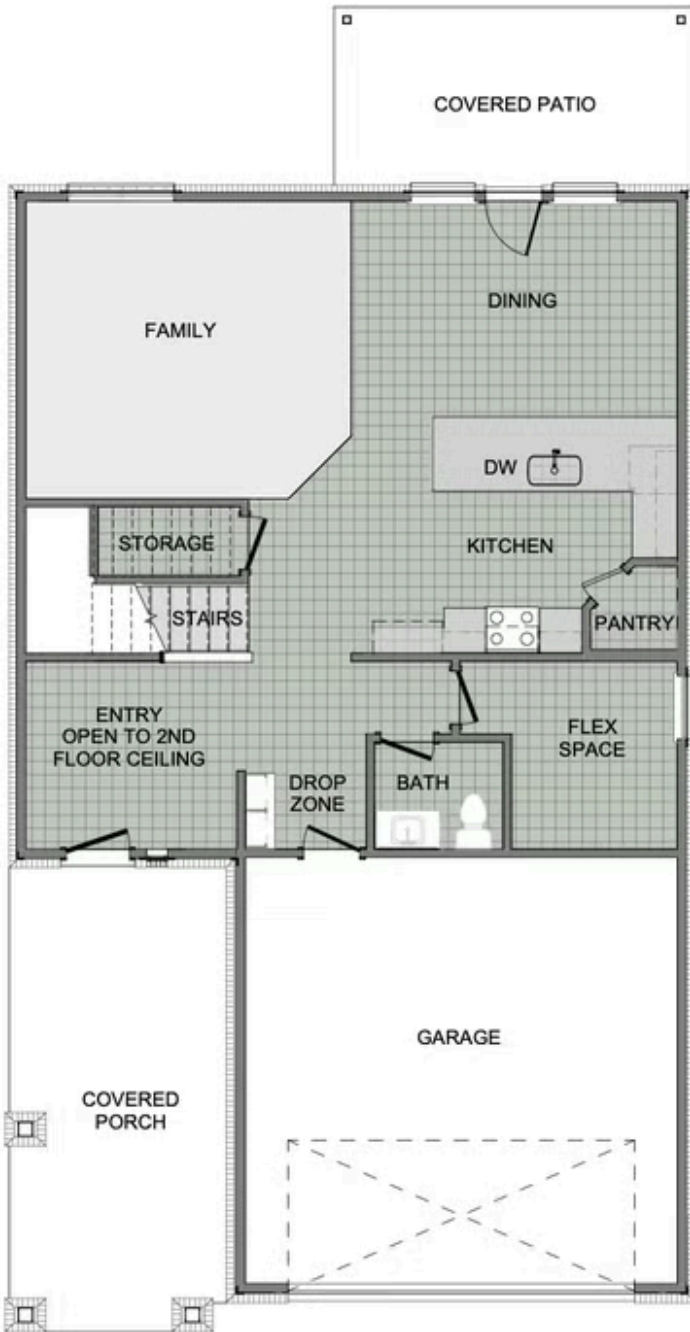

# 2360 Two Story

Floor Plan

STARTING AT **\$454,000**  4 - 5  2.5  2  2,360 FT<sup>2</sup>

This floor plan boasts 2360 square feet, 4-5 bedrooms, 2.5 bathrooms. This is one of the most versatile floor plans yet! With an option for a loft or a fifth bedroom, a flex space perfect for that home gym or office you've been needing, and an open concept downstairs, this home will fit any family. Check out the sky-high ceilings in the entry, the drop zone coming in fr...

## AMENITIES

BIKE TRAIL

1ST FLOOR

2ND FLOOR - LOFT OPTION

2ND FLOOR - 5 BED OPTION