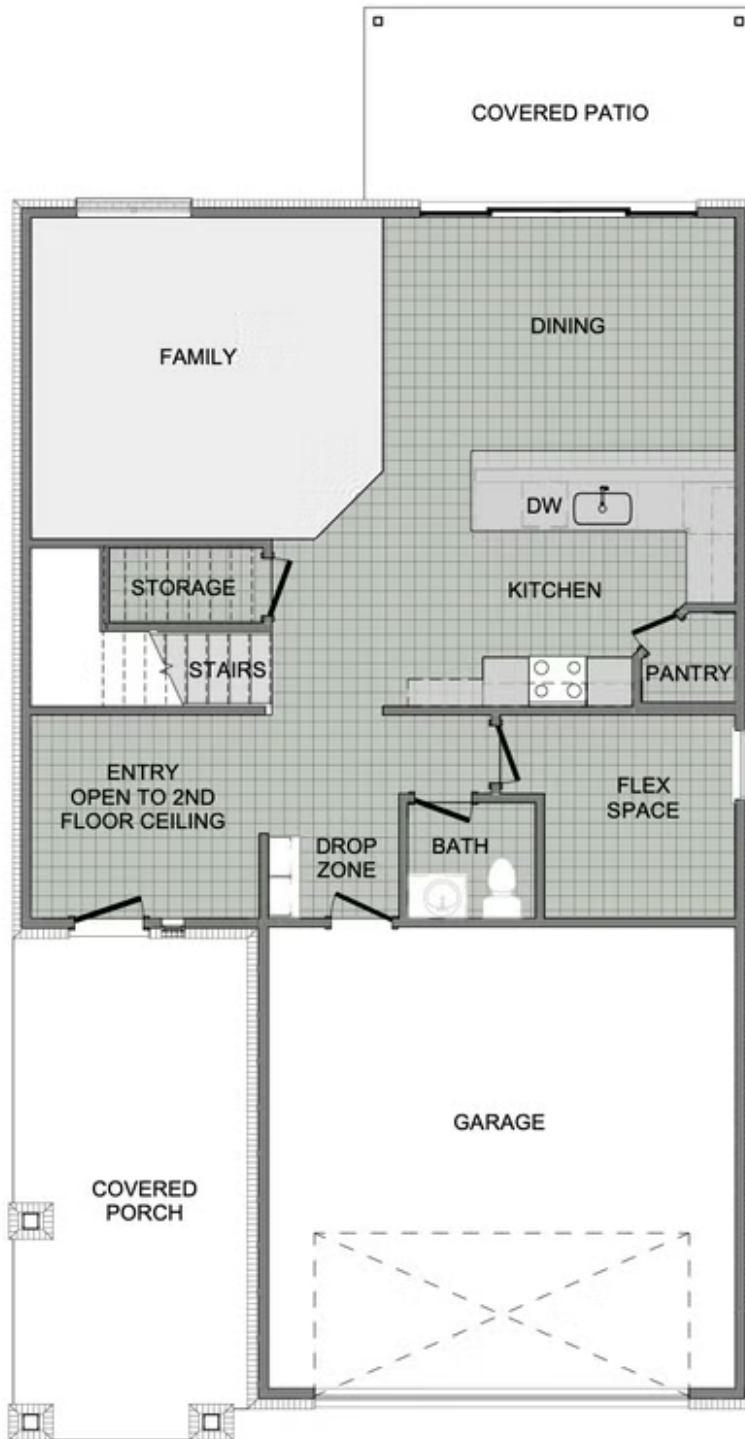

STARTING AT **\$437,000** 🛏️ 4 - 5 🚿 2.5 🚗 2 📏 2,360 FT<sup>2</sup>

This floor plan boasts 2360 square feet, 4-5 bedrooms, 2.5 bathrooms. This is one of the most versatile floor plans yet! With an option for a loft or a fifth bedroom, a flex space perfect for that home gym or office you've been needing, and an open concept downstairs, this home will fit any family. Check out the sky-high ceilings in the entry, the drop zone coming in fr...

#### AMENITIES

BIKE TRAIL

1ST FLOOR

2ND FLOOR - LOFT OPTION

2ND FLOOR - 5 BED OPTION