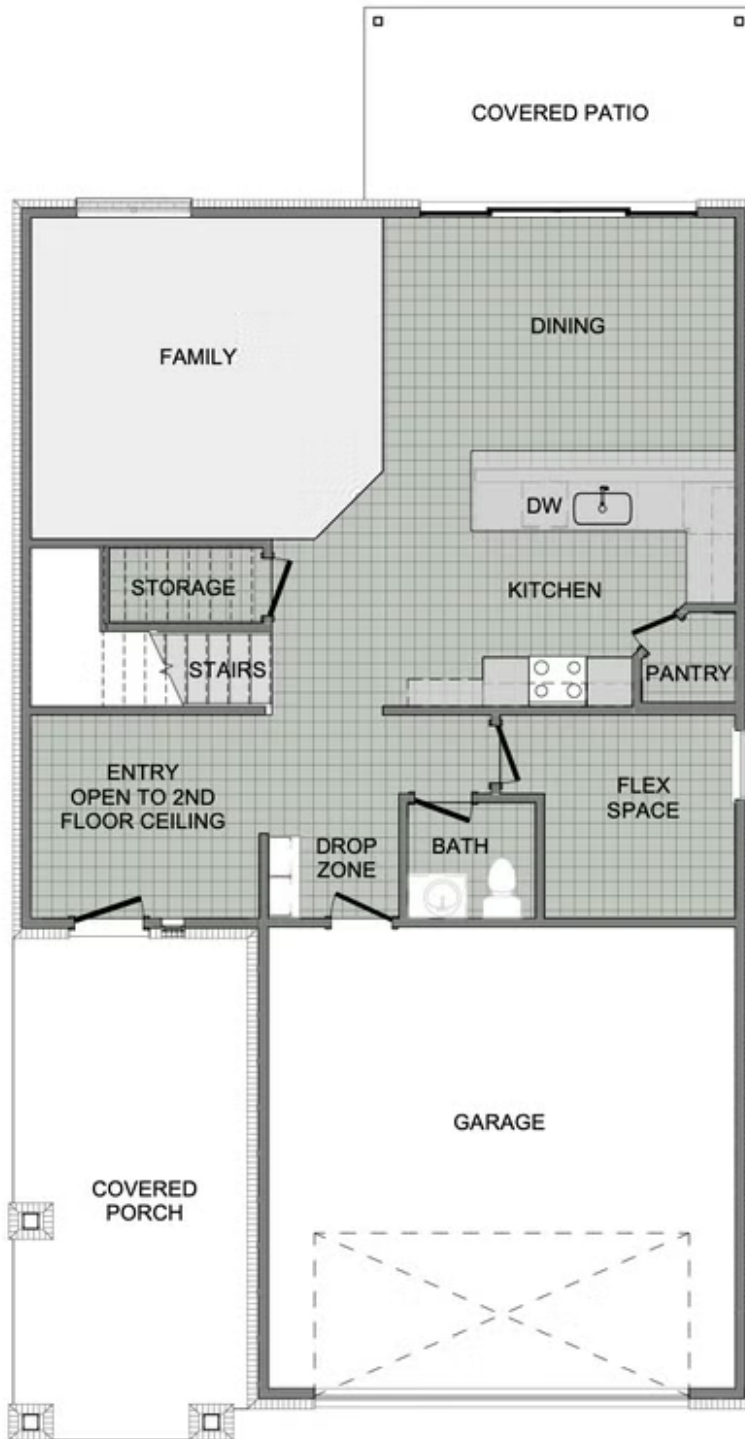

STARTING AT \$437,000 🛏 4 - 5 🚿 2.5 🚗 2 📏 2,360 FT<sup>2</sup>

This floor plan boasts 2360 square feet, 4-5 bedrooms, 2.5 bathrooms. This is one of the most versatile floor plans yet! With an option for a loft or a fifth bedroom, a flex space perfect for that home gym or office you've been needing, and an open concept downstairs, this home will fit any family. Check out the sky-high ceilings in the entry, the drop zone coming in fr...

#### AMENITIES

BIKE TRAIL

1ST FLOOR

2ND FLOOR - LOFT OPTION

2ND FLOOR - 5 BED OPTION