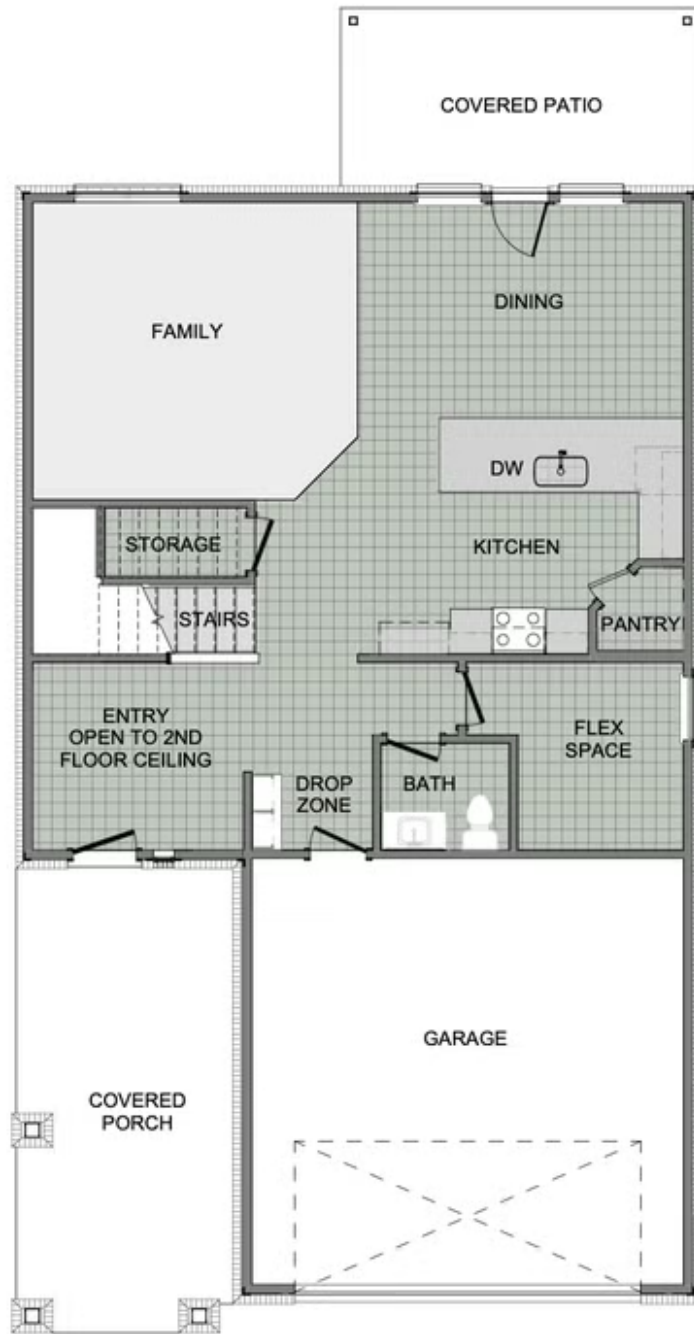

STARTING AT \$437,000 🛏 4 - 5 🚿 2.5 🚗 2 📏 2,360 FT<sup>2</sup>

This floor plan boasts 2360 square feet, 4-5 bedrooms, 2.5 bathrooms. This is one of the most versatile floor plans yet! With an option for a loft or a fifth bedroom, a flex space perfect for that home gym or office you've been needing, and an open concept downstairs, this home will fit any family. Check out the sky-high ceilings in the entry, the drop zone coming in fr...

#### AMENITIES

BIKE TRAIL

1ST FLOOR

2ND FLOOR - LOFT OPTION

2ND FLOOR - 5 BED OPTION