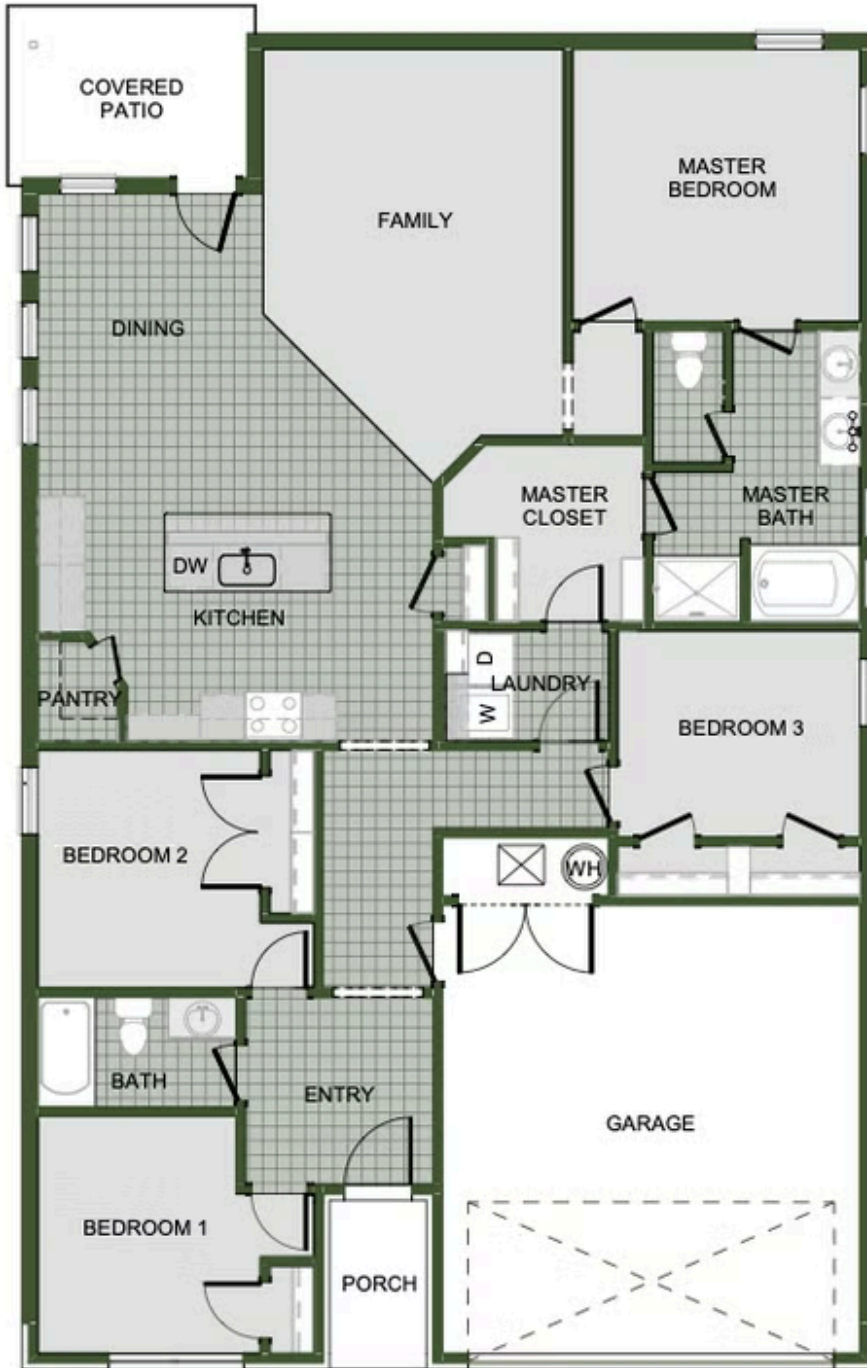

CONCORD
1729-4
Floor Plan

STARTING AT **\$340,000**  4  2  2  1,729 FT²

This 4 bed, 2 bath 1729 square foot floor plan is ready to be filled with your family and friends! Connect with nature in this floor plan thanks to the cozy covered back patio just off the open concept family, dining, and kitchen area. Available space is truly maximized in this home with a kitchen pantry and dedicated laundry space, just off the oversized primary suite ...

1729-4