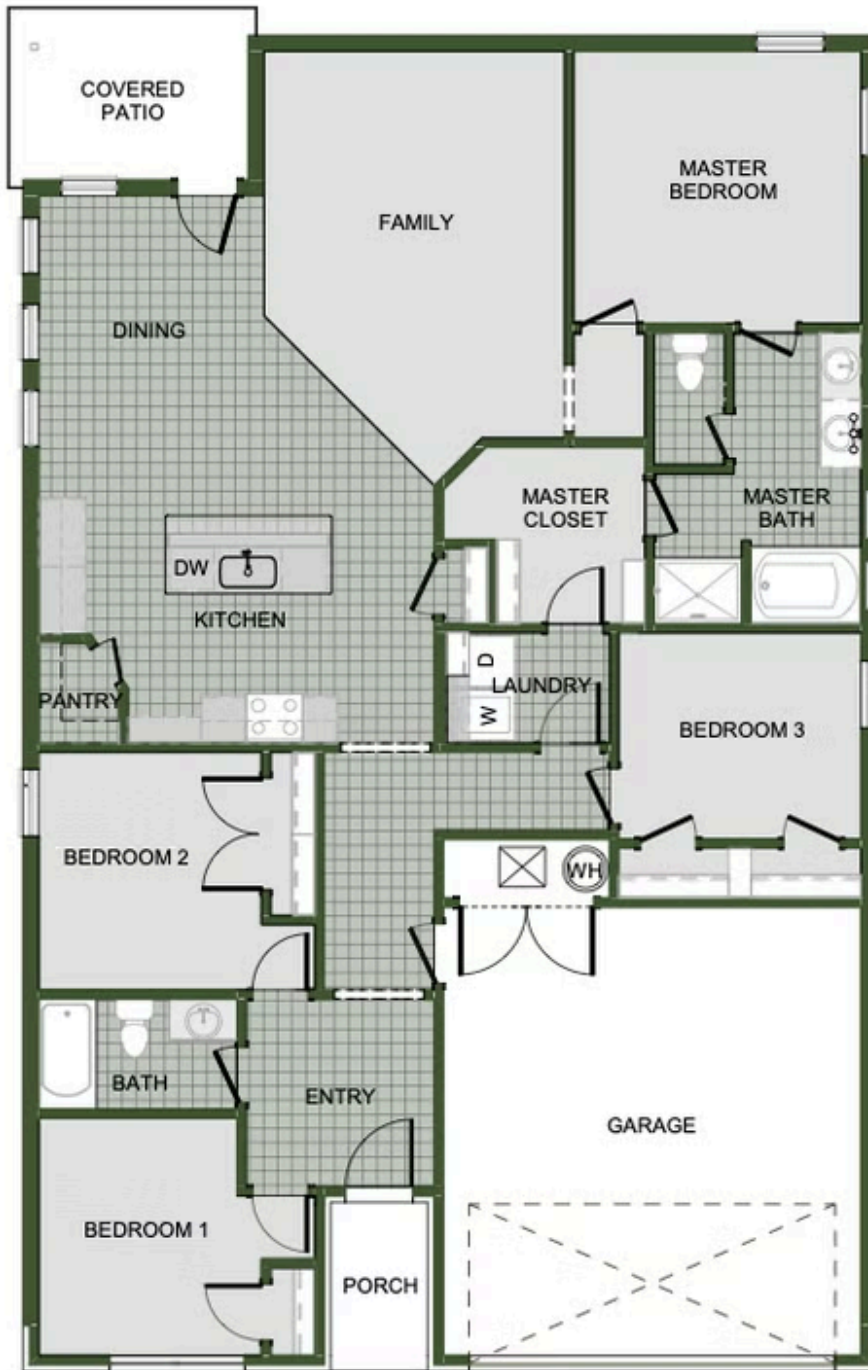

CONCORD  
1729-4  
Floor Plan

STARTING AT **\$340,000**  4  2  2  1,729 FT<sup>2</sup>

This 4 bed, 2 bath 1729 square foot floor plan is ready to be filled with your family and friends! Connect with nature in this floor plan thanks to the cozy covered back patio just off the open concept family, dining, and kitchen area. Available space is truly maximized in this home with a kitchen pantry and dedicated laundry space, just off the oversized primary suite ...

1729-4