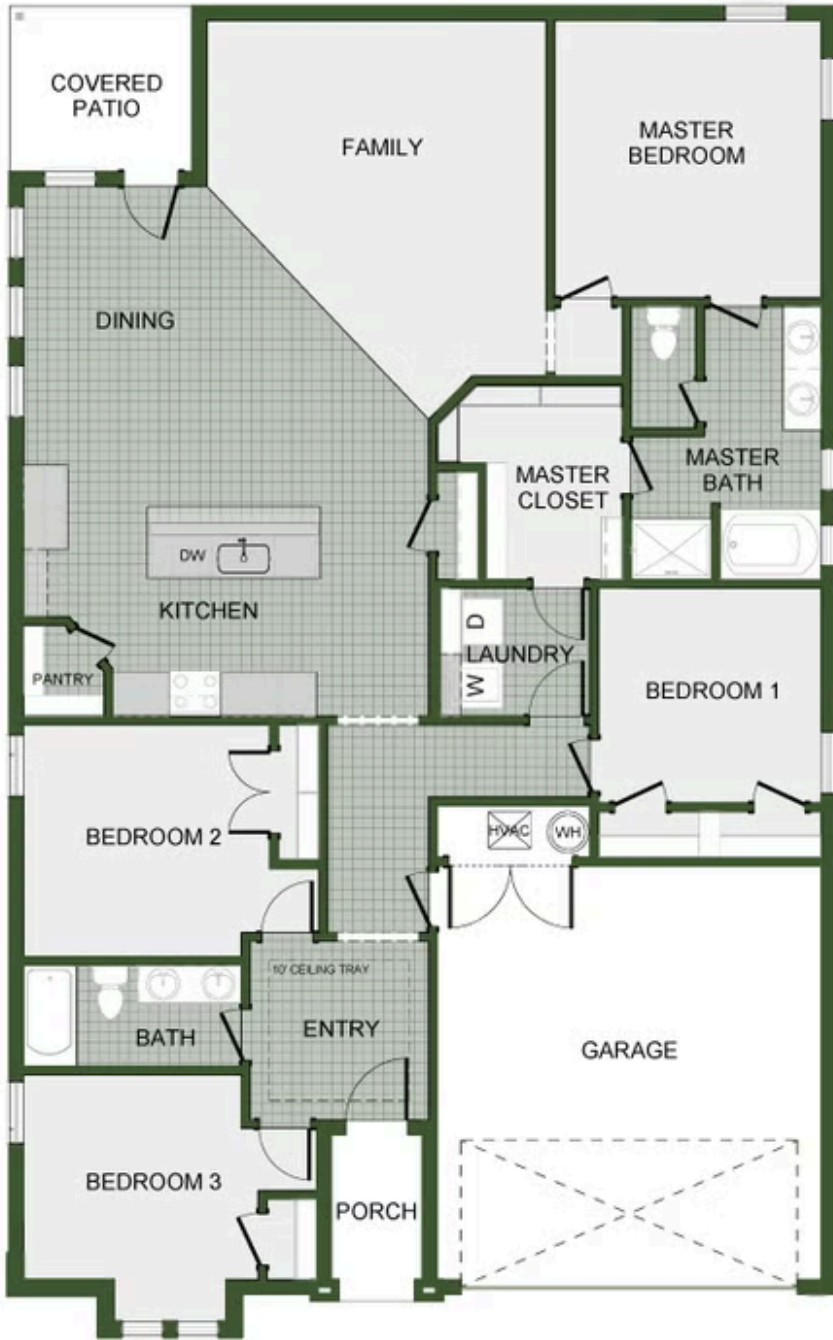

CONCORD
1950-4
Floor Plan

STARTING AT **\$362,000**  4  2  2  1,950 FT²

This 1950 square foot 4 bedroom, 2 bathroom home features a spacious and open floor plan. The main living area includes a large living room that flows seamlessly into a modern kitchen and dining area, creating the perfect space for entertaining guests. The home includes four bedrooms and two full bathrooms. With its thoughtful design and practical amenities, this home i...

1950-4