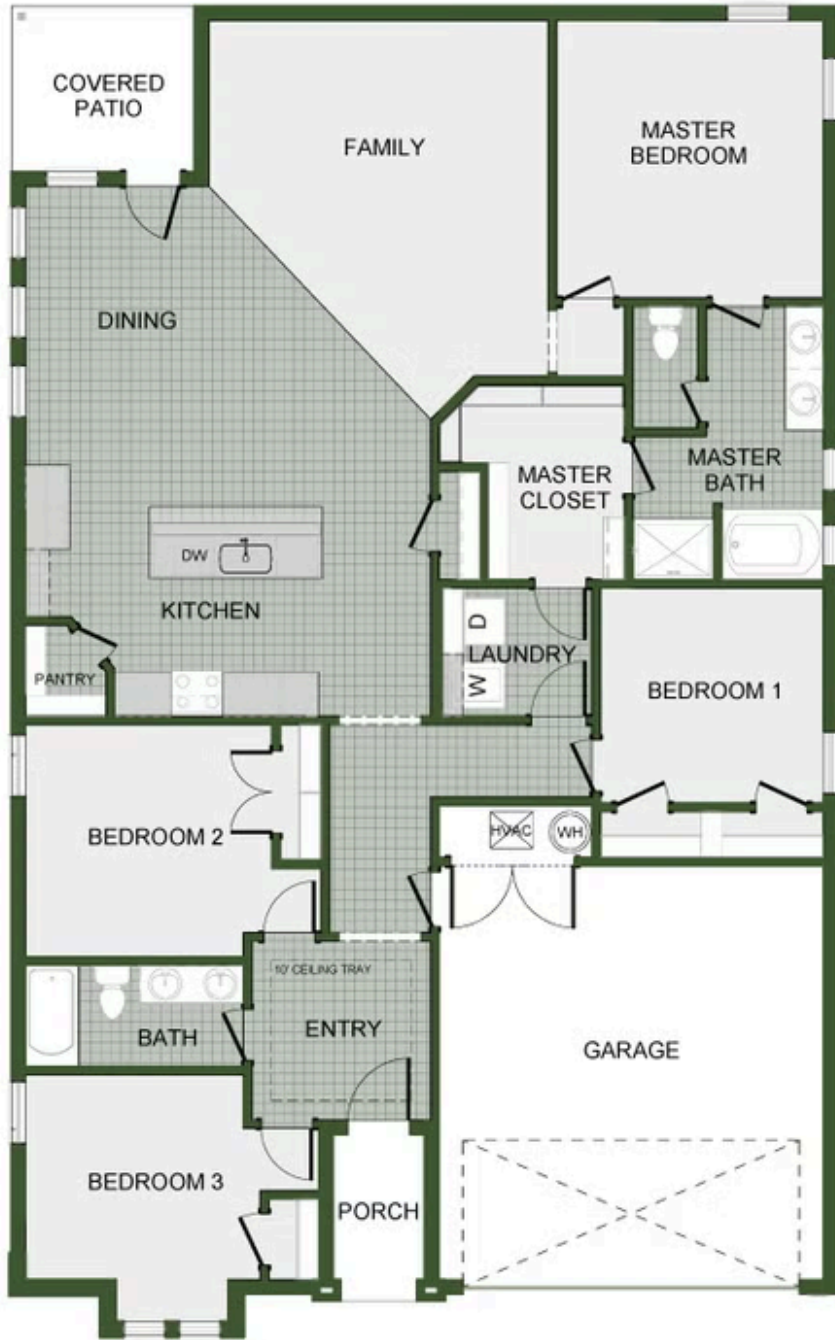

CONCORD
1950-4
Floor Plan

STARTING AT **\$362,000**  4  2  2  1,950 FT²

This 1950 square foot 4 bedroom, 2 bathroom home features a spacious and open floor plan. The main living area includes a large living room that flows seamlessly into a modern kitchen and dining area, creating the perfect space for entertaining guests. The home includes four bedrooms and two full bathrooms. With its thoughtful design and practical amenities, this home i...

1950-4