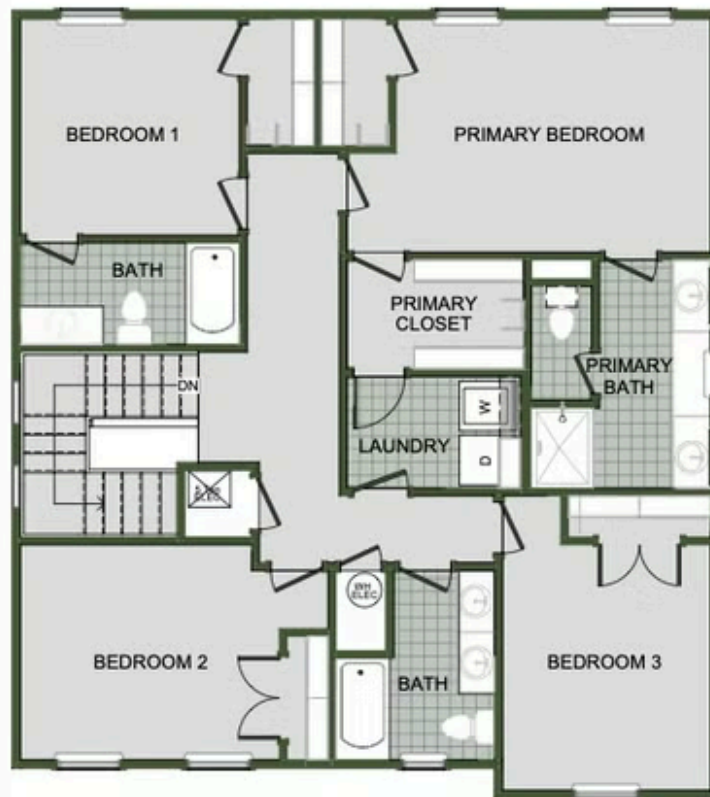

CONCORD

2000 Two Story

Floor Plan

STARTING AT **\$371,000**  3 - 4  2.5 - 3  2  2,000 FT²

Introducing our 2000 Two Story this 3 - 4 bedroom, 2.5 to 3.5 bathroom with 1979 square foot home is the epitome of versatility for your family's needs! This floor plan offers an open-concept layout on the ground floor, with options for an upstairs loft, a fourth bedroom, or even a bedroom en-suite. Discover a home that adapts to your lifestyle with the 2000 Two Story –...

FIRST FLOOR

LOFT OPTION

4 BEDROOM EN-SUITE OPTION

4 BEDROOM OPTION