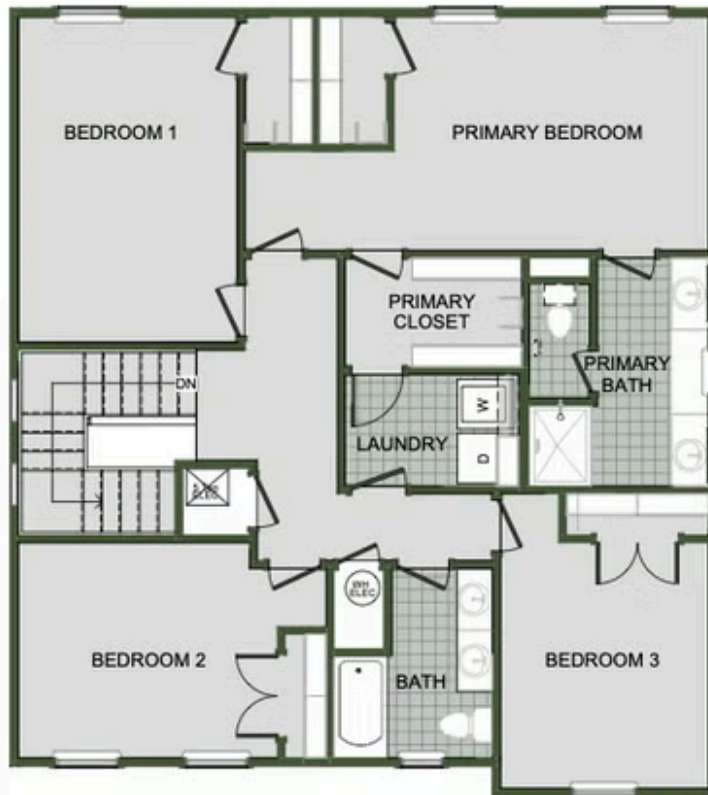

CONCORD

2000 Two Story

Floor Plan

STARTING AT **\$371,000**  3 - 4  2.5 - 3  2  2,000 FT²

Introducing our 2000 Two Story this 3 - 4 bedroom, 2.5 to 3.5 bathroom with 1979 square foot home is the epitome of versatility for your family's needs! This floor plan offers an open-concept layout on the ground floor, with options for an upstairs loft, a fourth bedroom, or even a bedroom en-suite. Discover a home that adapts to your lifestyle with the 2000 Two Story –...

FIRST FLOOR

LOFT OPTION

4 BEDROOM EN-SUITE OPTION

4 BEDROOM OPTION