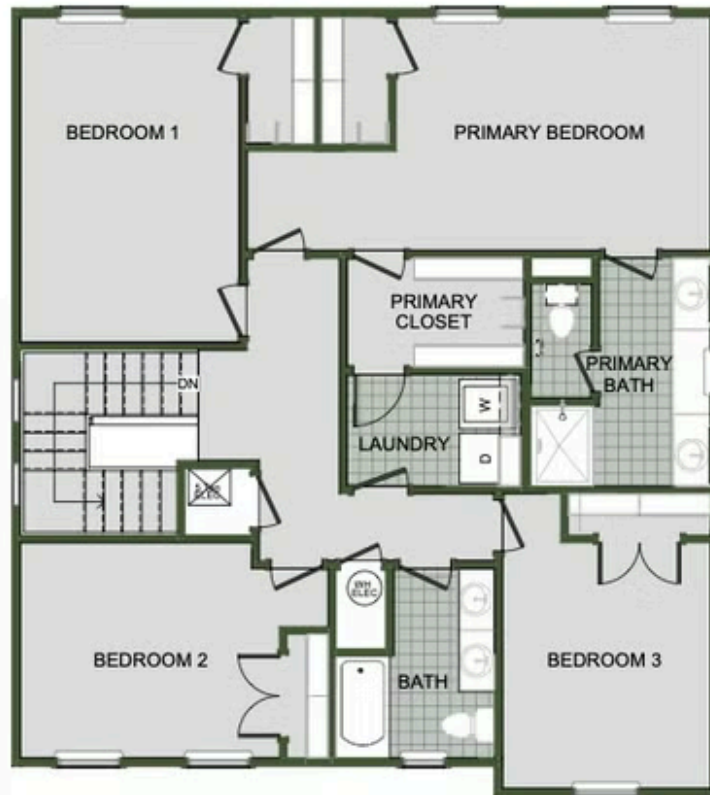

CONCORD

2000 Two Story

Floor Plan

STARTING AT **\$371,000**  3 - 4  2.5 - 3  2  2,000 FT²

Introducing our 2000 Two Story this 3 - 4 bedroom, 2.5 to 3.5 bathroom with 1979 square foot home is the epitome of versatility for your family's needs! This floor plan offers an open-concept layout on the ground floor, with options for an upstairs loft, a fourth bedroom, or even a bedroom en-suite. Discover a home that adapts to your lifestyle with the 2000 Two Story –...

FIRST FLOOR

LOFT OPTION

4 BEDROOM EN-SUITE OPTION

4 BEDROOM OPTION