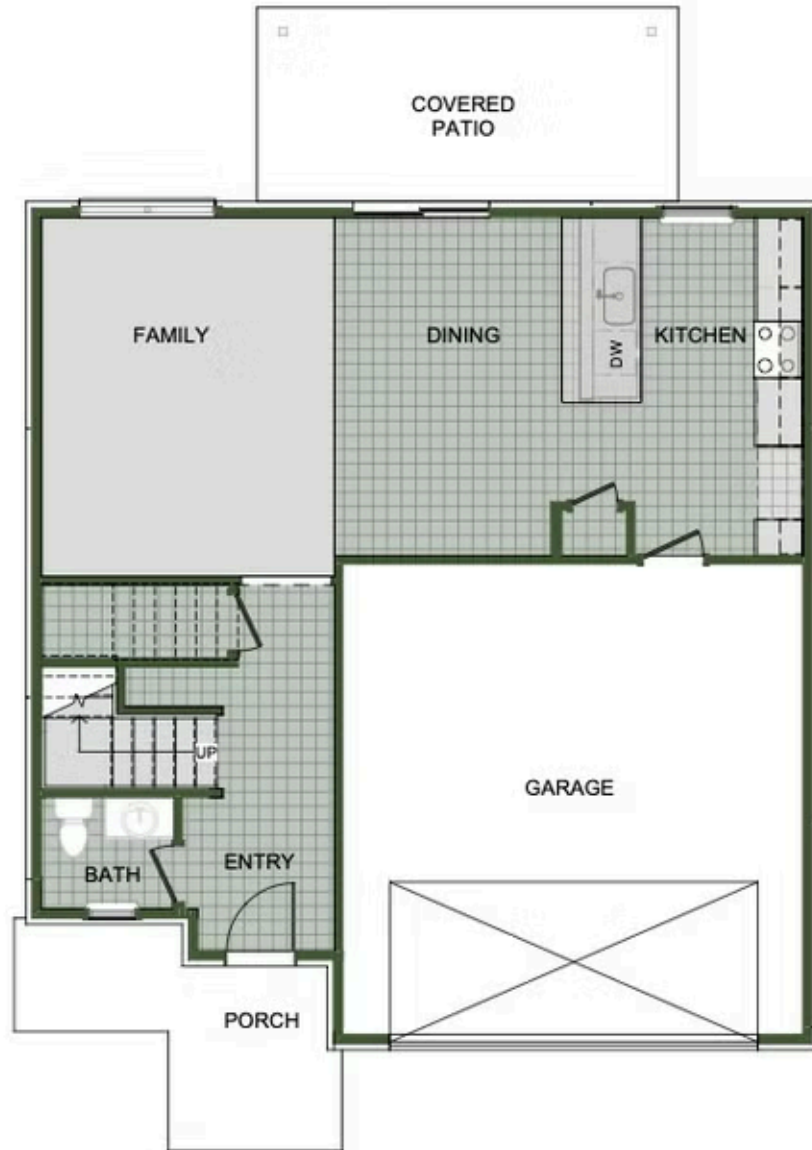

CONCORD

2000 Two Story

Floor Plan

STARTING AT **\$371,000**  3 - 4  2.5 - 3  2  2,000 FT²

Introducing our 2000 Two Story this 3 - 4 bedroom, 2.5 to 3.5 bathroom with 1979 square foot home is the epitome of versatility for your family's needs! This floor plan offers an open-concept layout on the ground floor, with options for an upstairs loft, a fourth bedroom, or even a bedroom en-suite. Discover a home that adapts to your lifestyle with the 2000 Two Story –...

FIRST FLOOR

LOFT OPTION

4 BEDROOM EN-SUITE OPTION

4 BEDROOM OPTION