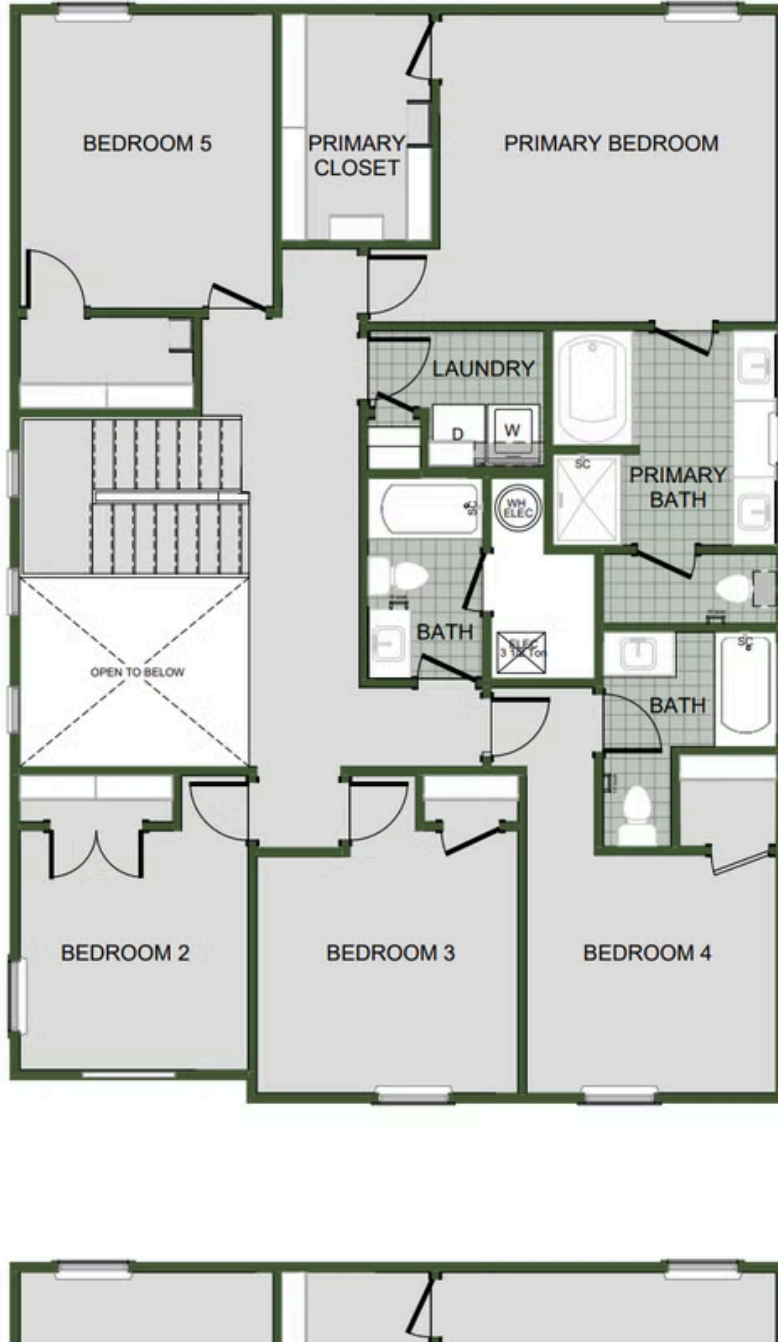

CONCORD

2550 Two Story

Floor Plan

STARTING AT **\$436,000** 🛏️ 4 - 5 🚿 2.5 - 3 🚗 2 📏 2,552 FT²

The 2550 Two-Story floorplan is a 4-5 bed, 2.5-3.5 bath 2552 square feet home that presents a welcoming family space on the first floor, complete with a kitchen pantry and flex space perfect for a home gym or office space. The primary bathroom boasts double vanities for added convenience. This residence is designed to accommodate various entertainment needs and is ideal...

5TH BEDROOM OPTION

LOFT OPTION