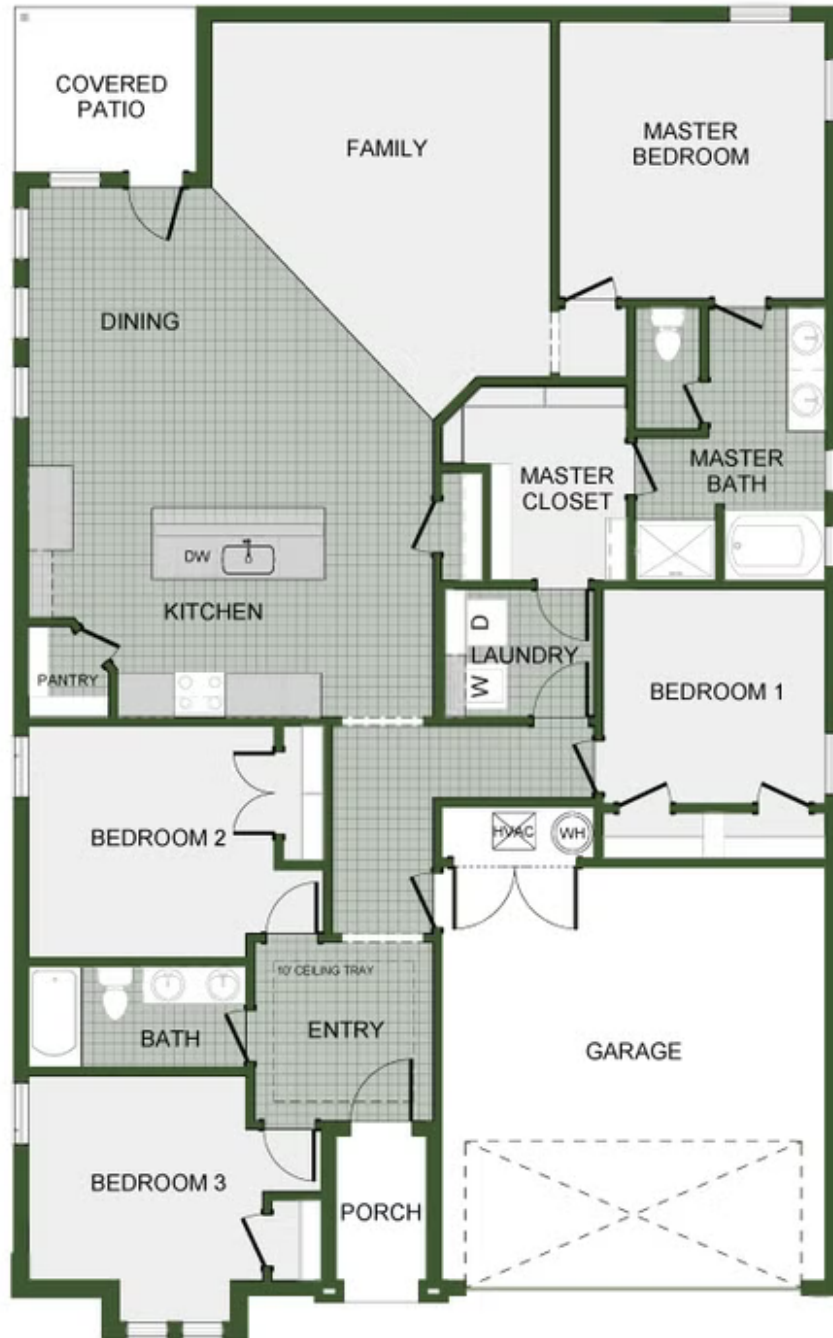

STARTING AT **\$350,000** 🛏 4 🚿 2 🚗 2 📏 1,950 FT²

This 1950 square foot 4 bedroom, 2 bathroom home features a spacious and open floor plan. The main living area includes a large living room that flows seamlessly into a modern kitchen and dining area, creating the perfect space for entertaining guests. The home includes four bedrooms and two full bathrooms. With its thoughtful design and practical amenities, this home i...

1950-4