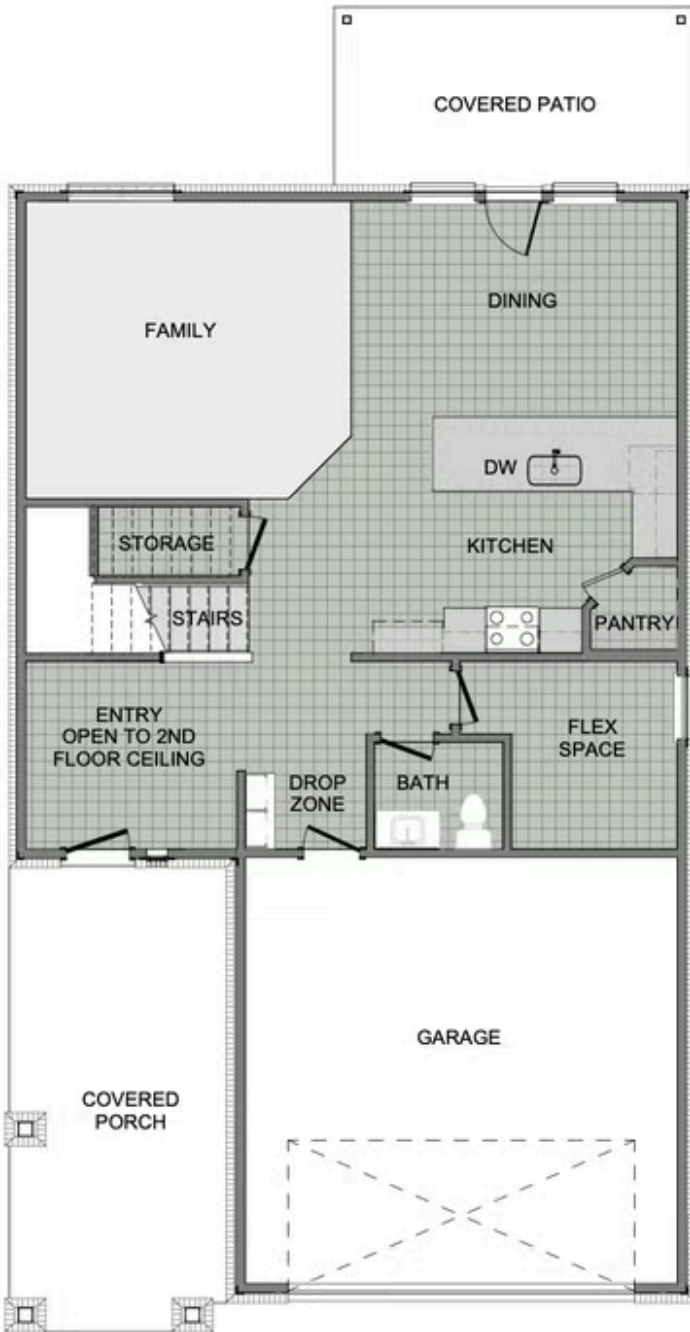

# 2360 Two Story

Floor Plan

STARTING AT **\$397,000**  4 - 5  2.5  2  2,360 FT<sup>2</sup>

This floor plan boasts 2360 square feet, 4-5 bedrooms, 2.5 bathrooms. This is one of the most versatile floor plans yet! With an option for a loft or a fifth bedroom, a flex space perfect for that home gym or office you've been needing, and an open concept downstairs, this home will fit any family. Check out the sky-high ceilings in the entry, the drop zone coming in fr...

1ST FLOOR

2ND FLOOR - LOFT OPTION

2ND FLOOR - 5 BED OPTION