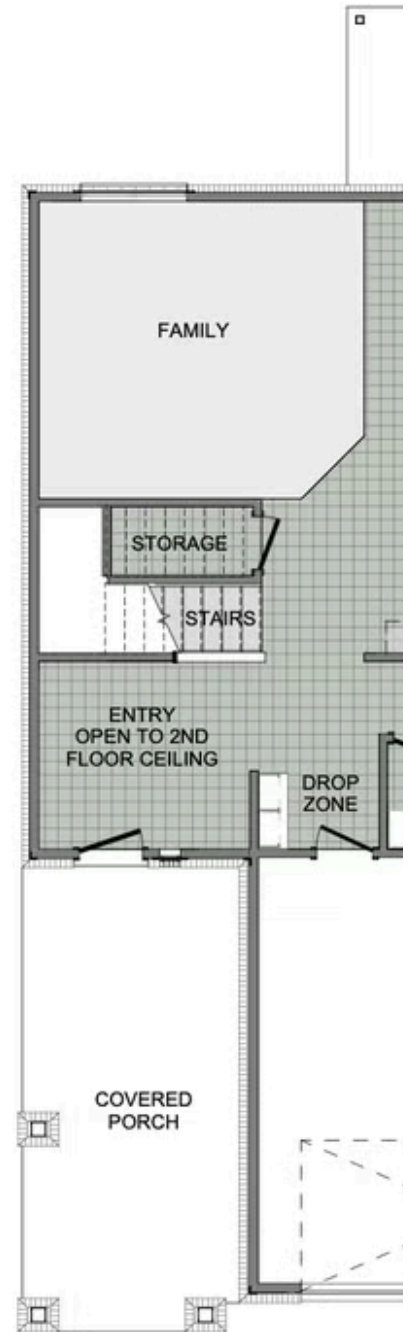

# 2360 Two Story

Floor Plan

STARTING AT **\$397,000**  4 - 5  2.5  2  2,360 FT<sup>2</sup>

This floor plan boasts 2360 square feet, 4-5 bedrooms, 2.5 bathrooms. This is one of the most versatile floor plans yet! With an option for a loft or a fifth bedroom, a flex space perfect for that home gym or office you've been needing, and an open concept downstairs, this home will fit any family. Check out the sky-high ceilings in the entry, the drop zone coming in fr...

1ST FLOOR

2ND FLOOR - LOFT OPTION

2ND FLOOR - 5 BED OPTION