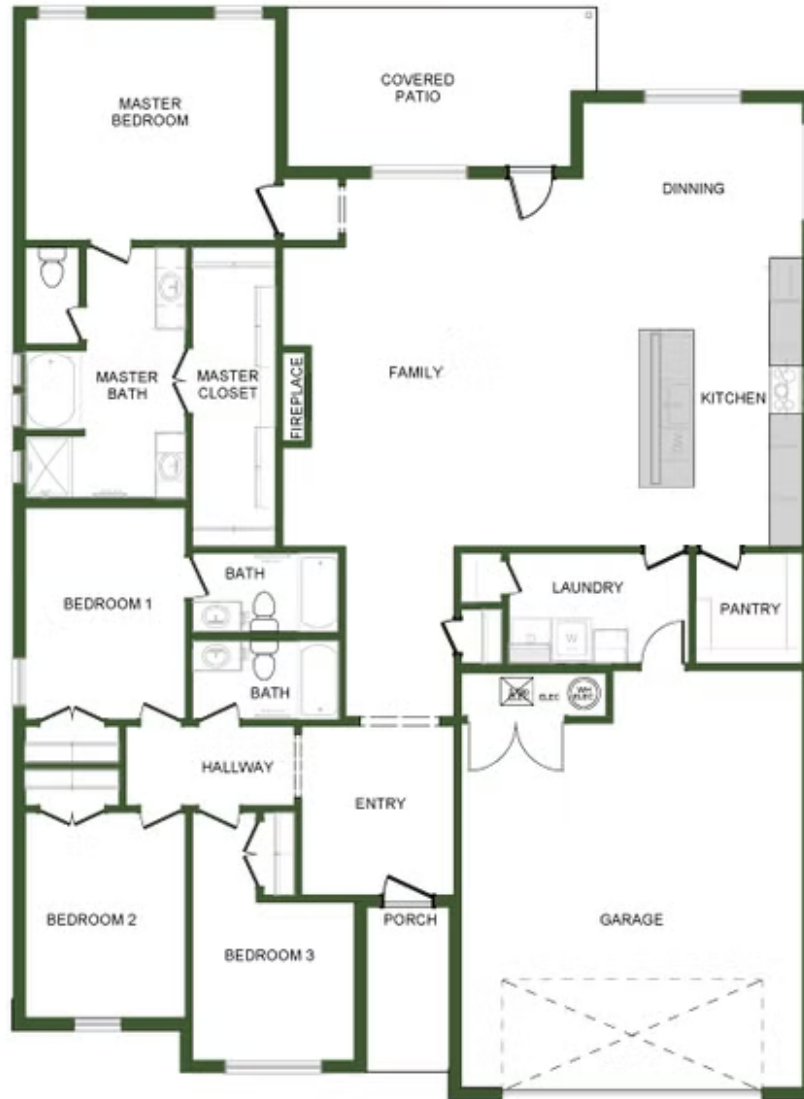

STARTING AT **\$426,000** 🛏️ 4 🚿 3 🚗 2 🏠 2,410 FT²

The 2410 series is a 4 bed, 3 bath, 2410 square feet home with a large family, dining, and kitchen area with a bar-style counter ideal for hosting guests. An open design layout creates a welcoming space for family time. The large primary suite offers a spacious walk-in closet, double bathroom vanities, and a separate tub and shower.

2410