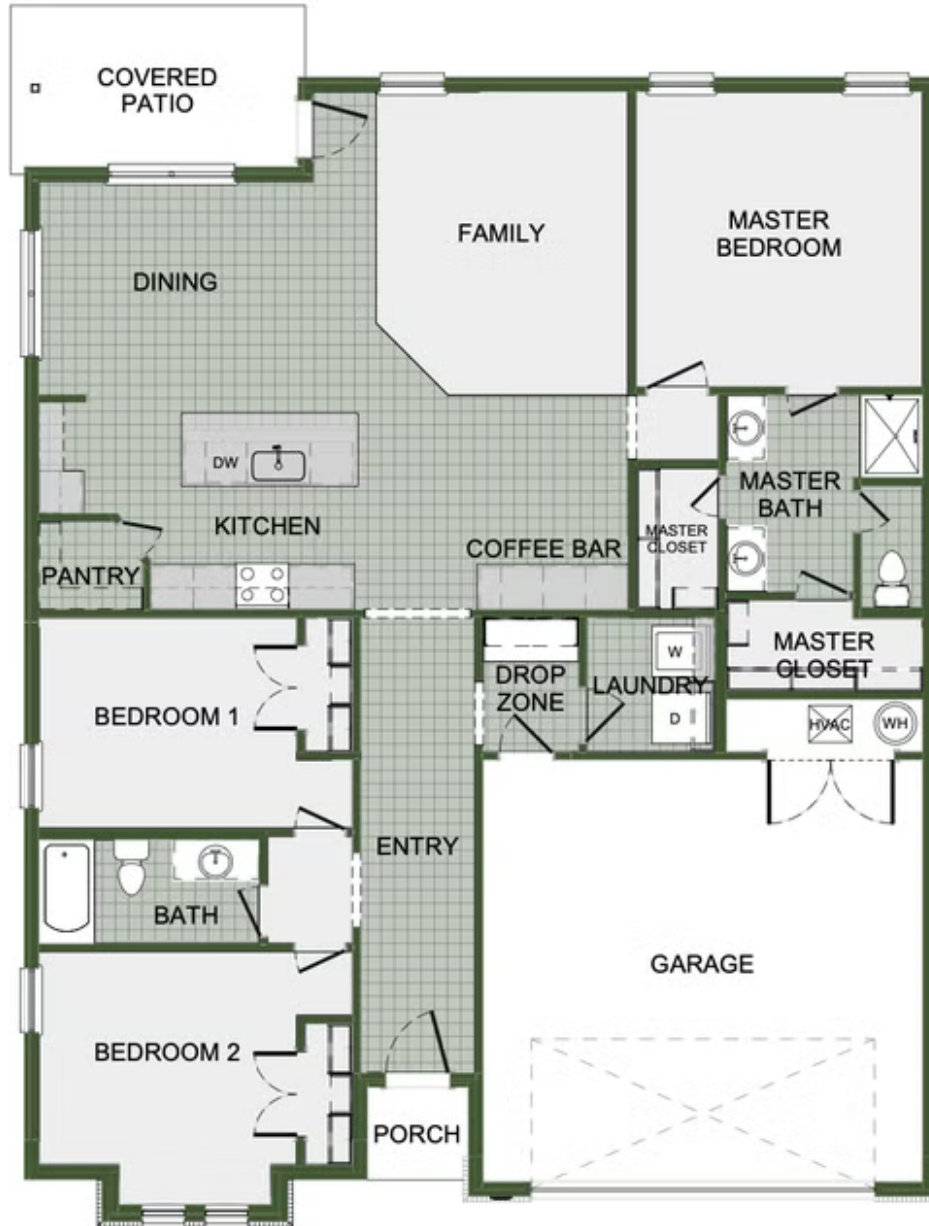

MOUNTAIN VIEW ESTATES

161 N. Magazine St.

Prairie Grove, AR 72753

PRICED AT \$345,530  3  2.0  2  1726 FT²

With a coffee bar, 3 bedrooms and 2 bathrooms; an open concept living space and covered patio - this house is perfect for entertaining. Complete with a large primary suite with double closets!

COFFEE BAR OPTION