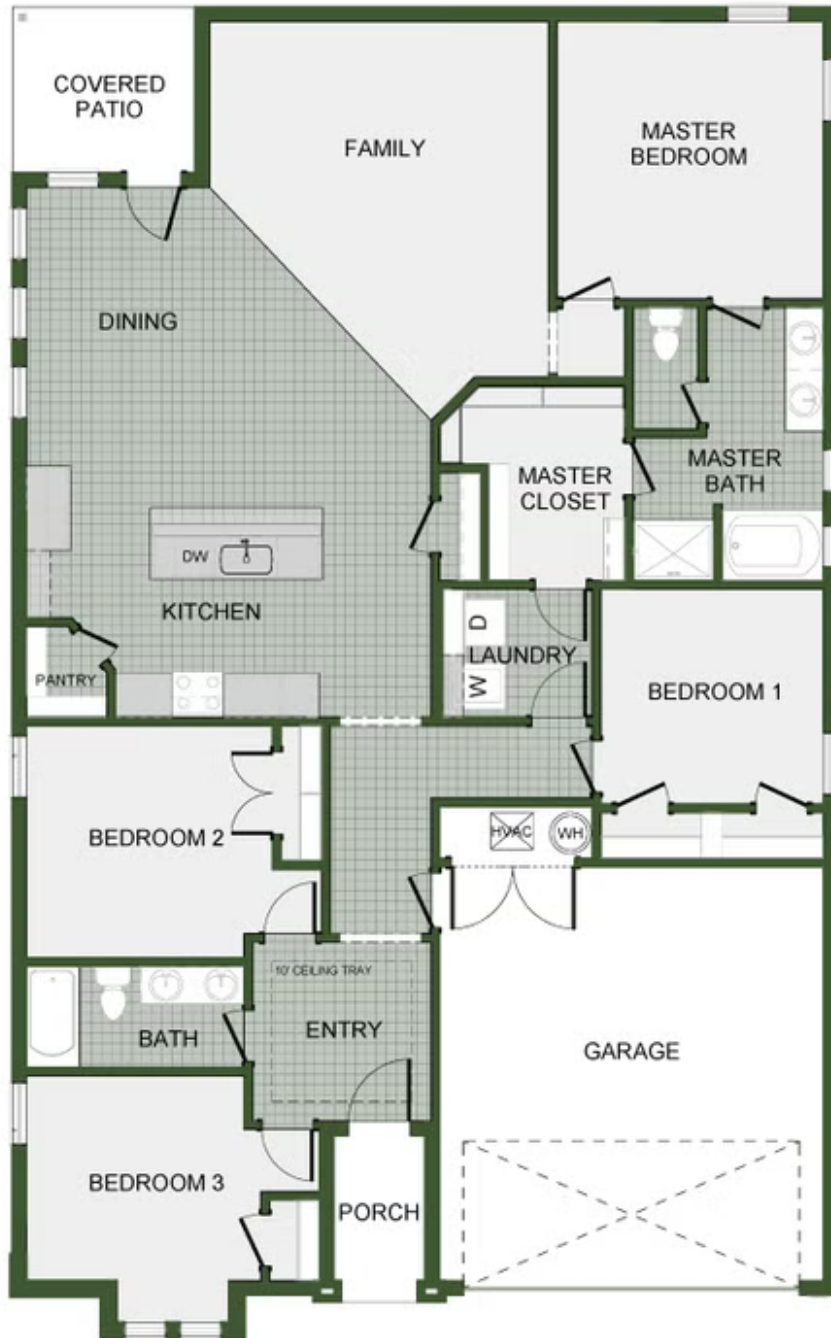

MOUNTAIN VIEW ESTATES

911 E. Sugar Loaf St.

Prairie Grove, AR 72753

PRICED AT **\$361,729** 🛏️ 4 🚿 2.0 🚗 2 📏 1950 FT²

This 1950 square foot home features a spacious and open floor plan. The main living area includes a large living room that flows seamlessly into a modern kitchen and dining area, creating the perfect space for entertaining guests. The home includes four bedrooms and two full bathrooms. With its thoughtful design and practical amenities, this home is perfect for those se...

1950-4