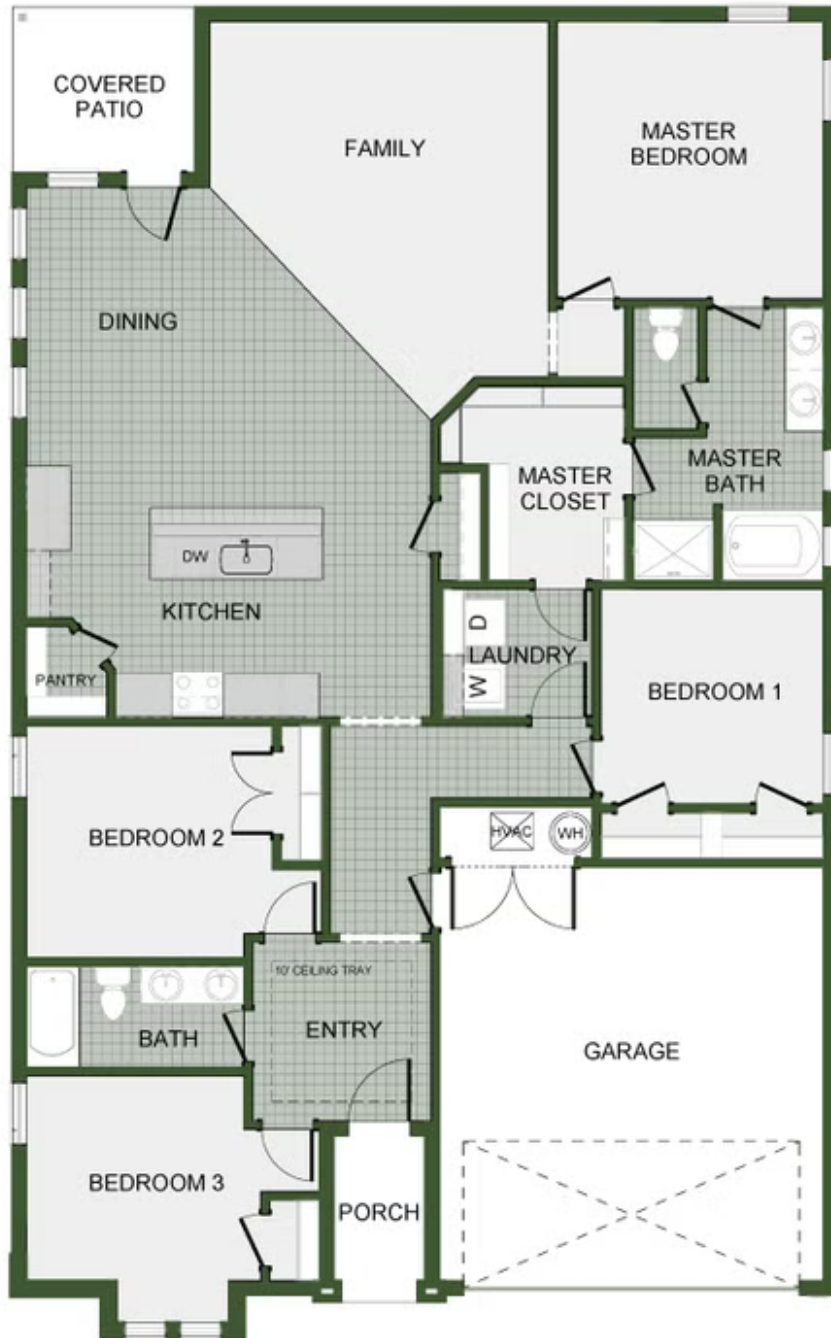

MOUNTAIN VIEW ESTATES

911 E. Sugar Loaf St.

Prairie Grove, AR 72753

PRICED AT \$361,729 🛏️ 4 🚿 2.0 🚗 2 📏 1950 FT²

This 1950 square foot home features a spacious and open floor plan. The main living area includes a large living room that flows seamlessly into a modern kitchen and dining area, creating the perfect space for entertaining guests. The home includes four bedrooms and two full bathrooms. With its thoughtful design and practical amenities, this home is perfect for those se...

1950-4