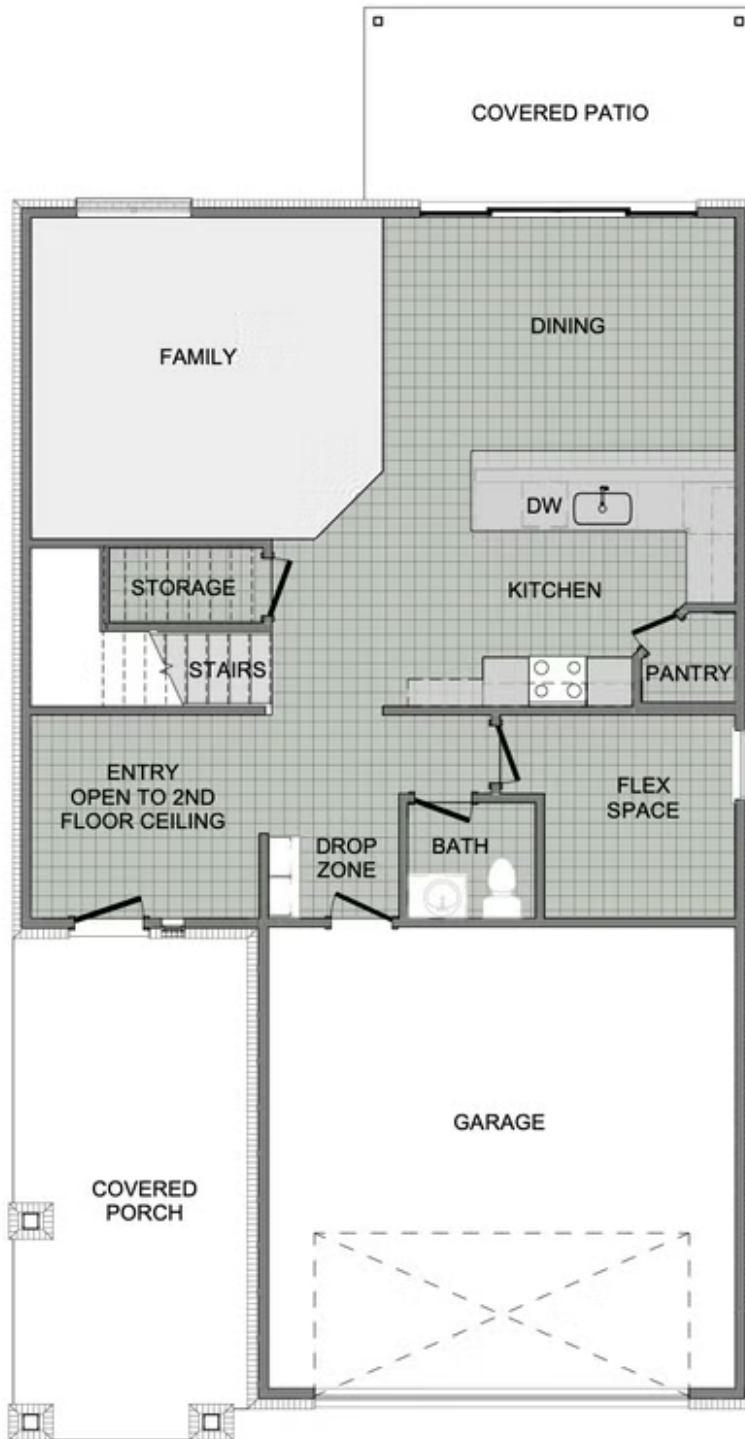

STARTING AT **\$389,000** 🛏️ 4 - 5 🚿 2.5 🚗 2 📏 2,360 FT²

This floor plan boasts 2360 square feet, 4-5 bedrooms, 2.5 bathrooms. This is one of the most versatile floor plans yet! With an option for a loft or a fifth bedroom, a flex space perfect for that home gym or office you've been needing, and an open concept downstairs, this home will fit any family. Check out the sky-high ceilings in the entry, the drop zone coming in fr...

1ST FLOOR

2ND FLOOR - LOFT OPTION

2ND FLOOR - 5 BED OPTION