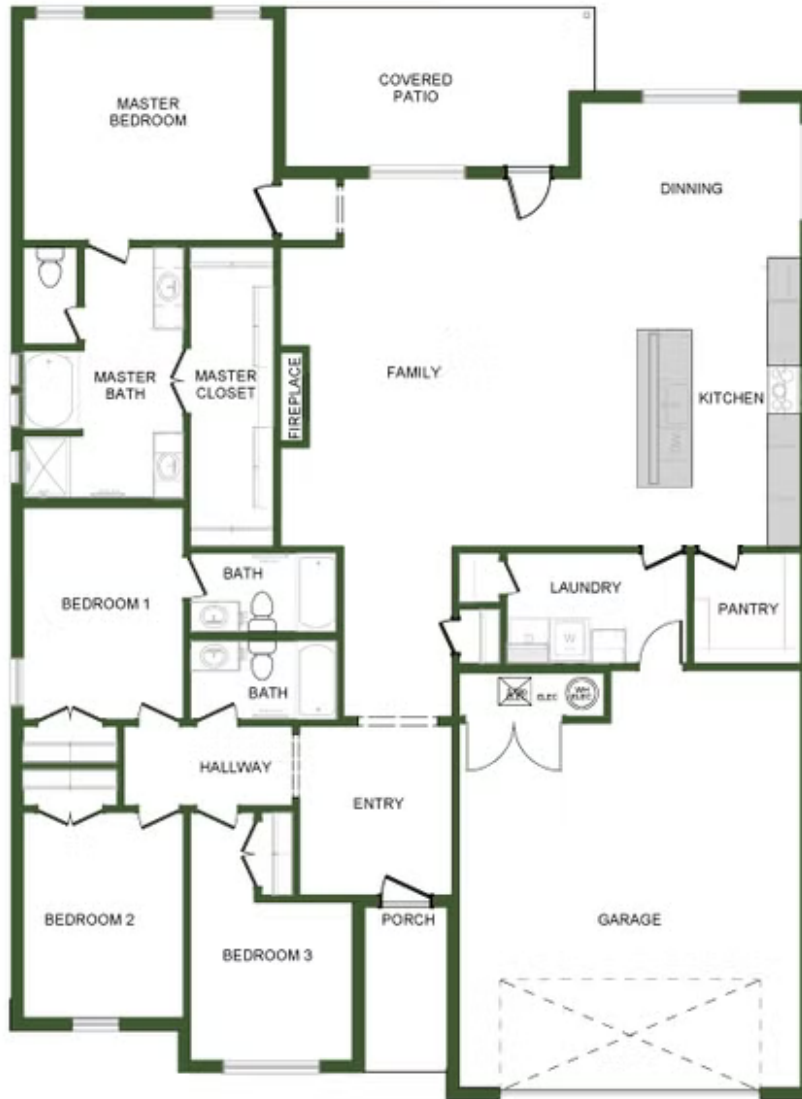

STARTING AT **\$401,000** 🛏️ 4 🚿 3 🚗 2 📏 2,410 FT²

The 2410 series is a 4 bed, 3 bath, 2410 square feet home with a large family, dining, and kitchen area with a bar-style counter ideal for hosting guests. An open design layout creates a welcoming space for family time. The large primary suite offers a spacious walk-in closet, double bathroom vanities, and a separate tub and shower.

2410