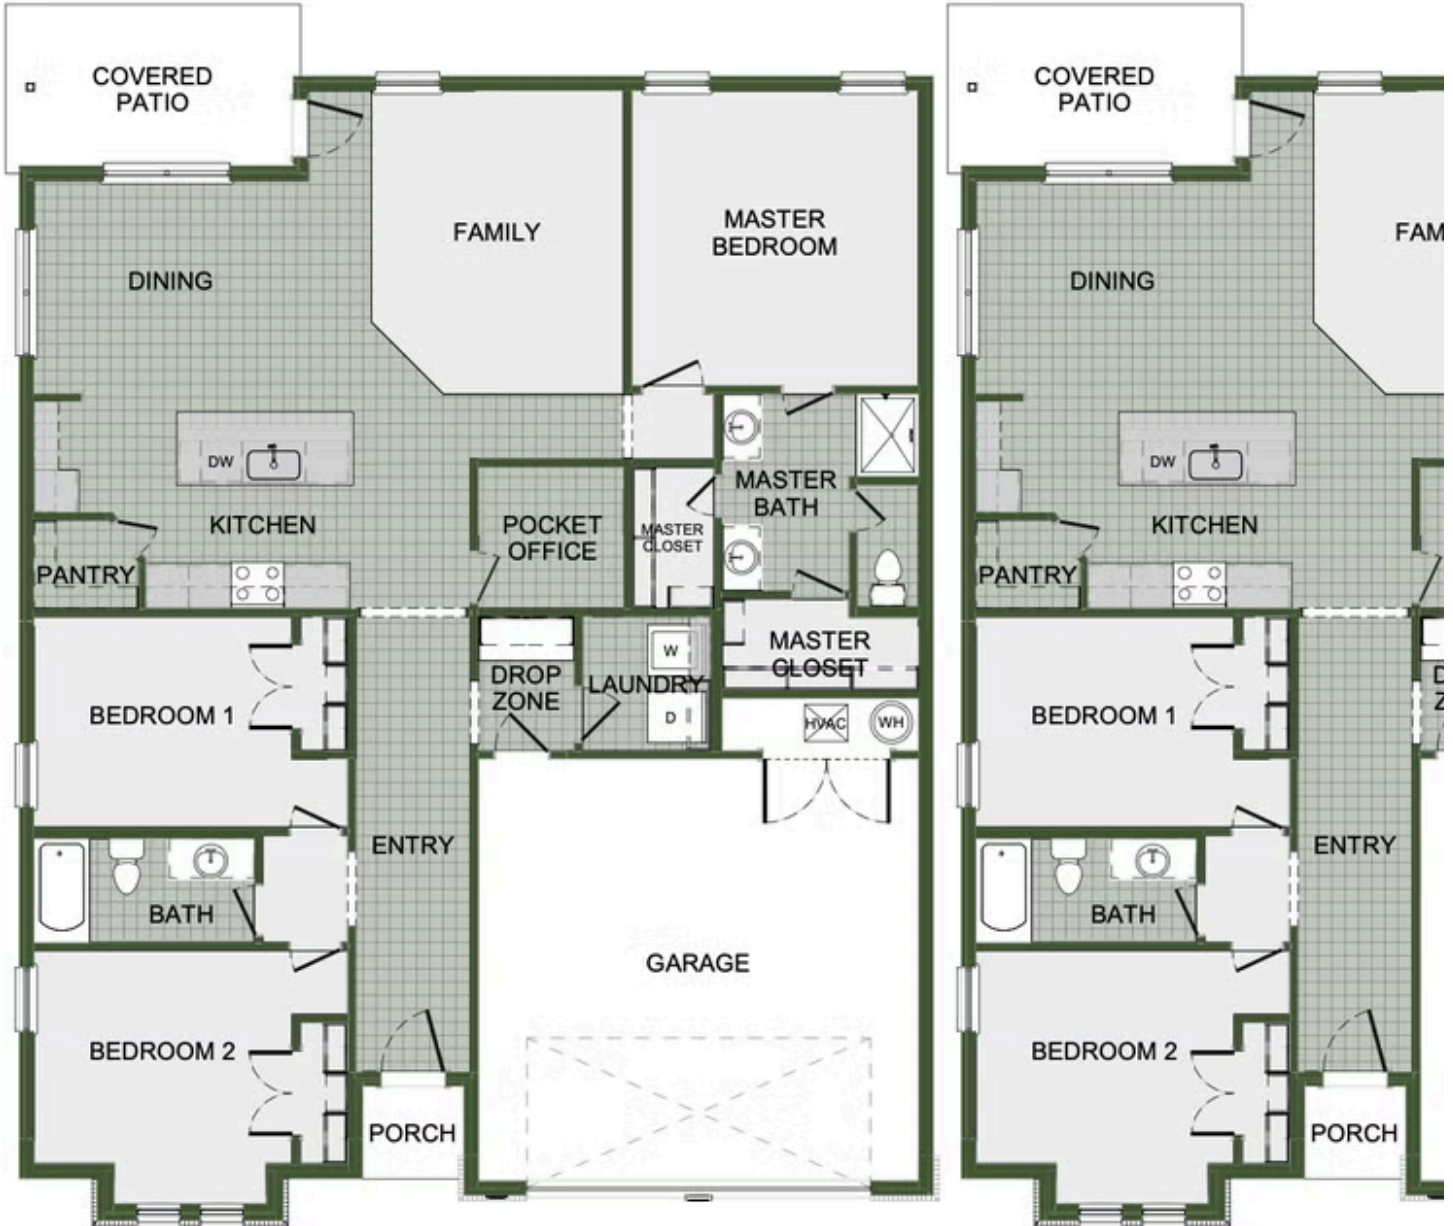

MOUNTAIN VIEW ESTATES  
161 Magazine St.  
Prairie Grove, AR 72753

PRICED AT **\$347,641**  3  2.0  2  1726 FT<sup>2</sup>

This 3 bed, 2 bath 1714 square foot floor plan is customizable to your needs. Take your pick from a flexible living space, coffee bar, or pocket office in this 1,700-square-foot home. The ability to choose from structural options to best suit your lifestyle makes this house a home! With an open-concept living space and covered patio, this house is perfect for entertaini...

POCKET OFFICE OPTION

FLEX SPACE OPTION

COFFEE BAR OPTION