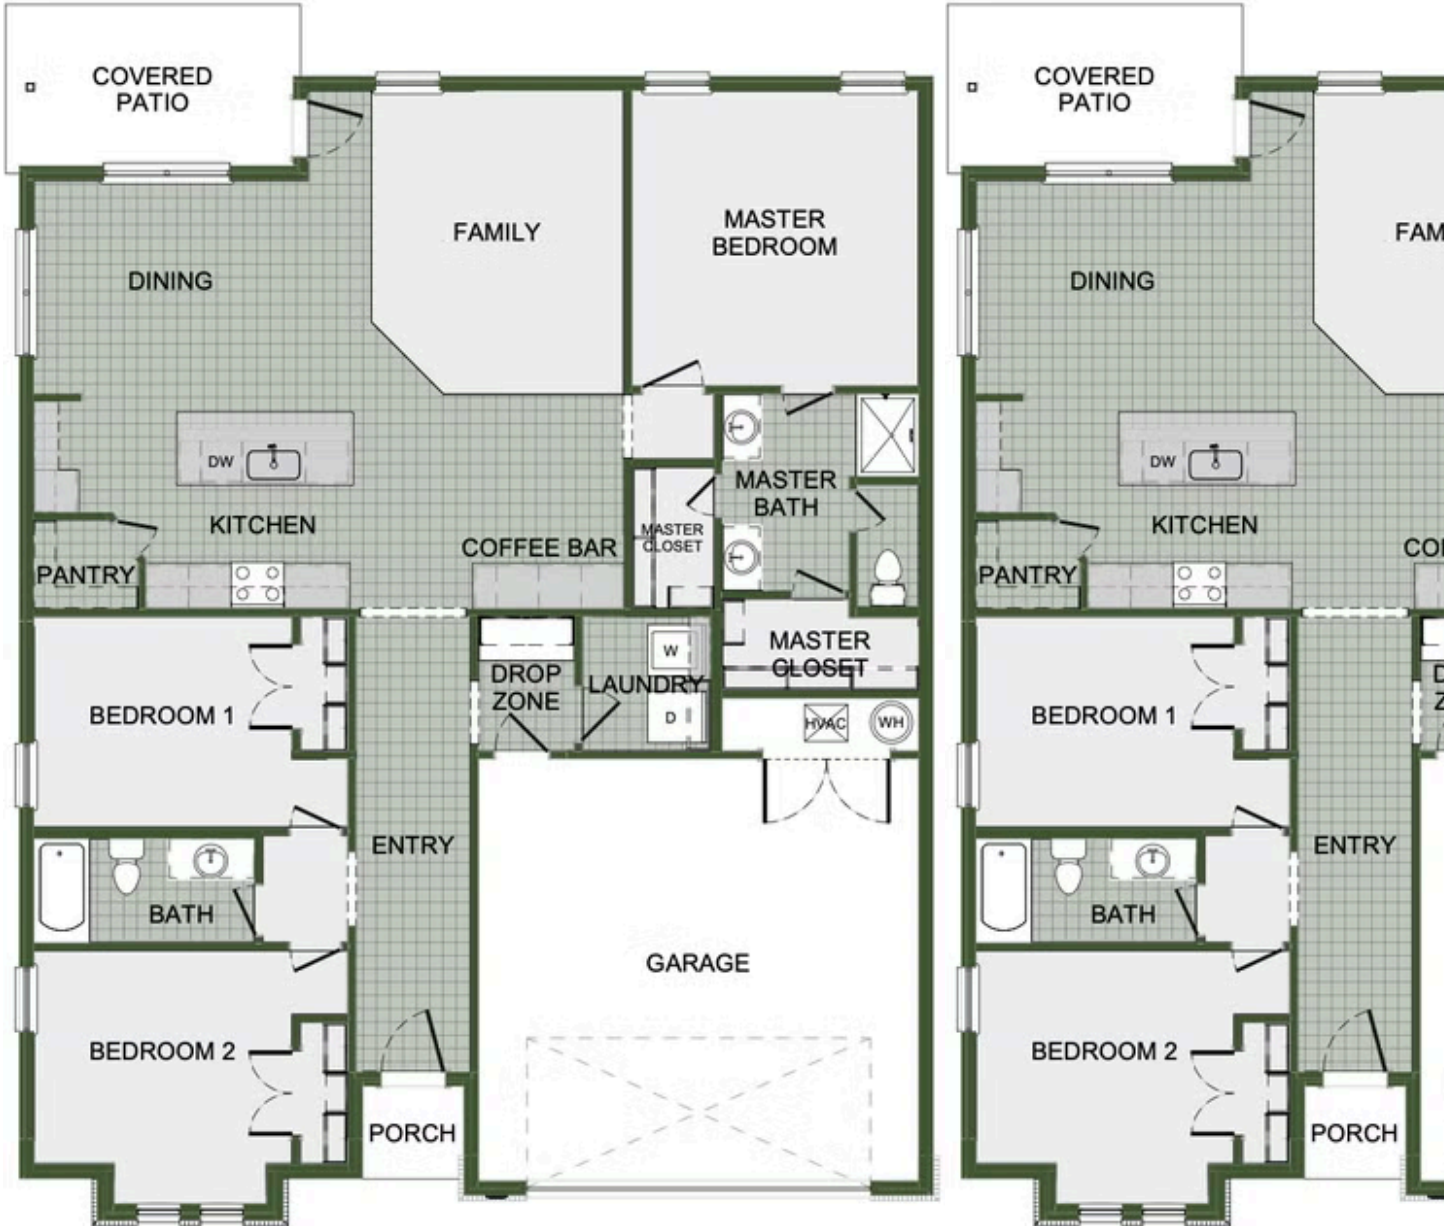

MOUNTAIN VIEW ESTATES  
161 Magazine St.  
Prairie Grove, AR 72753

PRICED AT **\$347,641**  3  2.0  2  1726 FT<sup>2</sup>

This 3 bed, 2 bath 1714 square foot floor plan is customizable to your needs. Take your pick from a flexible living space, coffee bar, or pocket office in this 1,700-square-foot home. The ability to choose from structural options to best suit your lifestyle makes this house a home! With an open-concept living space and covered patio, this house is perfect for entertaini...

POCKET OFFICE OPTION

FLEX SPACE OPTION

COFFEE BAR OPTION