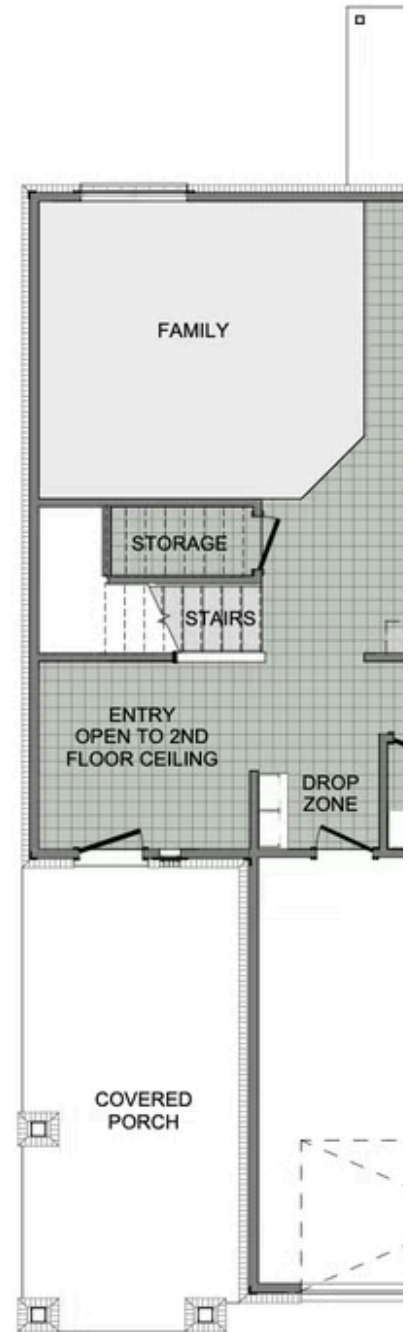

WAGNON SPRINGS

2360 Two Story

Floor Plan

STARTING AT **\$364,000** 4 - 5 2.5 2 2,360 FT²

This floor plan boasts 2360 square feet, 4-5 bedrooms, 2.5 bathrooms. This is one of the most versatile floor plans yet! With an option for a loft or a fifth bedroom, a flex space perfect for that home gym or office you've been needing, and an open concept downstairs, this home will fit any family. Check out the sky-high ceilings in the entry, the drop zone coming in fr...

AMENITIES

SIDEWALKS

COMMUNITY
POND

RURAL
DEVELOPMENT
FINANCING

GREENSPACE

PROXIMITY
TO PARK

1ST FLOOR

2ND FLOOR - LOFT OPTION

2ND FLOOR - 5 BED OPTION