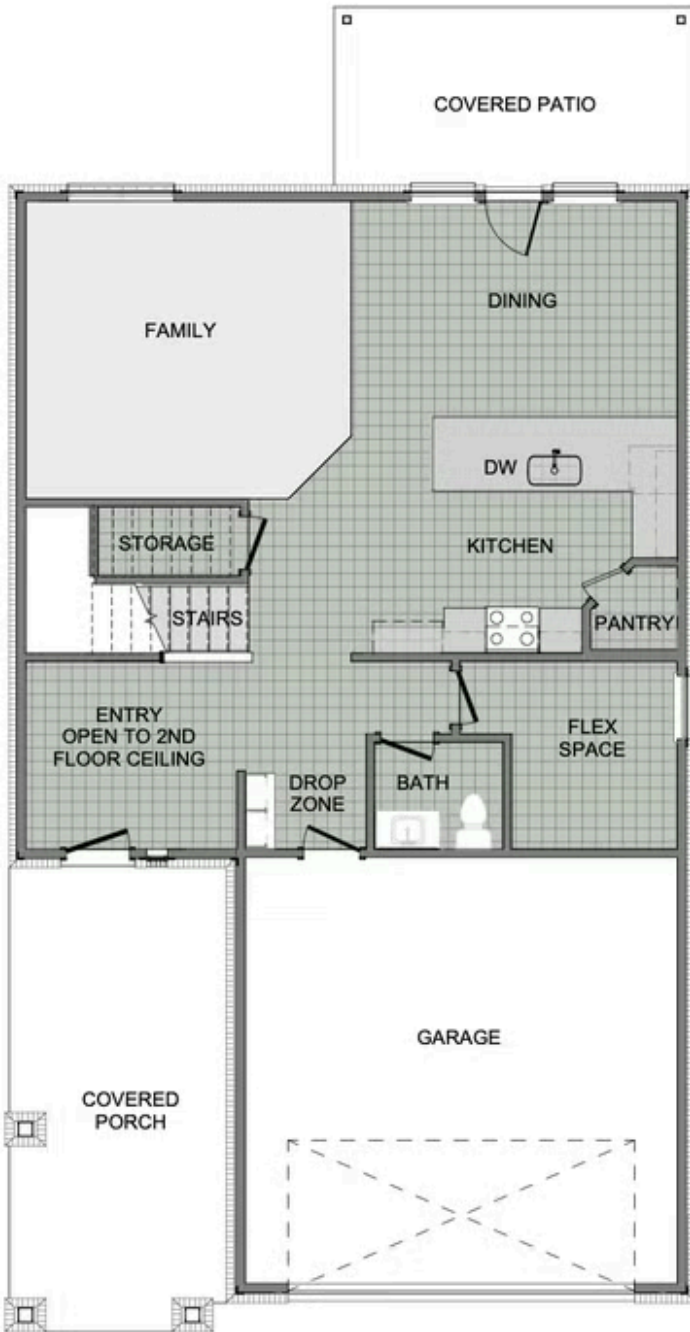

WAGNON SPRINGS

2360 Two Story

Floor Plan

STARTING AT **\$364,000** 4 - 5 2.5 2 2,360 FT²

This floor plan boasts 2360 square feet, 4-5 bedrooms, 2.5 bathrooms. This is one of the most versatile floor plans yet! With an option for a loft or a fifth bedroom, a flex space perfect for that home gym or office you've been needing, and an open concept downstairs, this home will fit any family. Check out the sky-high ceilings in the entry, the drop zone coming in fr...

AMENITIES

SIDEWALKS

COMMUNITY
POND

RURAL
DEVELOPMENT
FINANCING

GREENSPACE

PROXIMITY
TO PARK

1ST FLOOR

2ND FLOOR - LOFT OPTION

2ND FLOOR - 5 BED OPTION