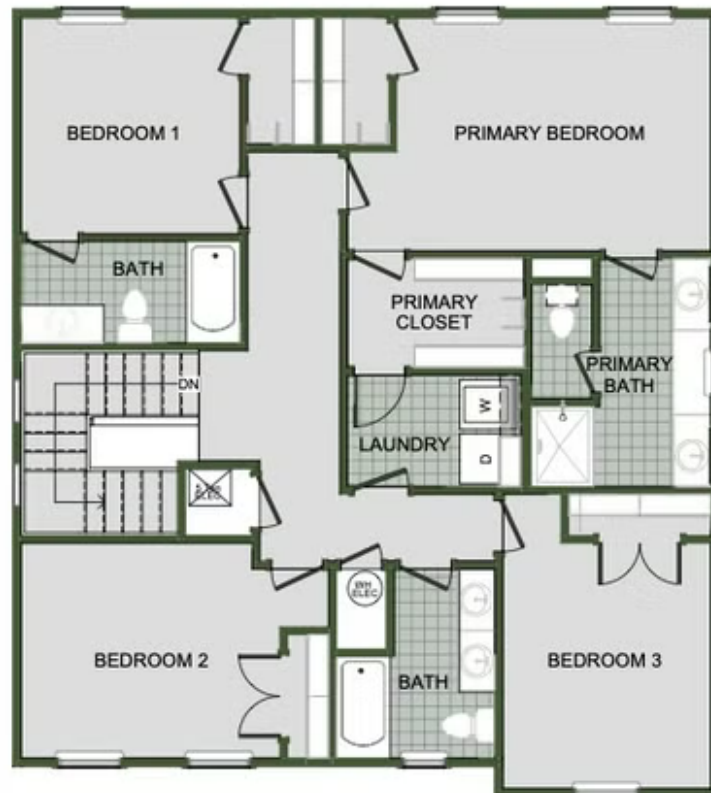

STARTING AT \$337,000  3 - 4  2.5 - 3  2  2,000 FT<sup>2</sup>

Introducing our 2000 Two Story this 3 - 4 bedroom, 2.5 to 3.5 bathroom with 1979 square foot home is the epitome of versatility for your family's needs! This floor plan offers an open-concept layout on the ground floor, with options for an upstairs loft, a fourth bedroom, or even a bedroom en-suite. Discover a home that adapts to your lifestyle with the 2000 Two Story –...

FIRST FLOOR

LOFT OPTION

4 BEDROOM EN-SUITE OPTION

4 BEDROOM OPTION