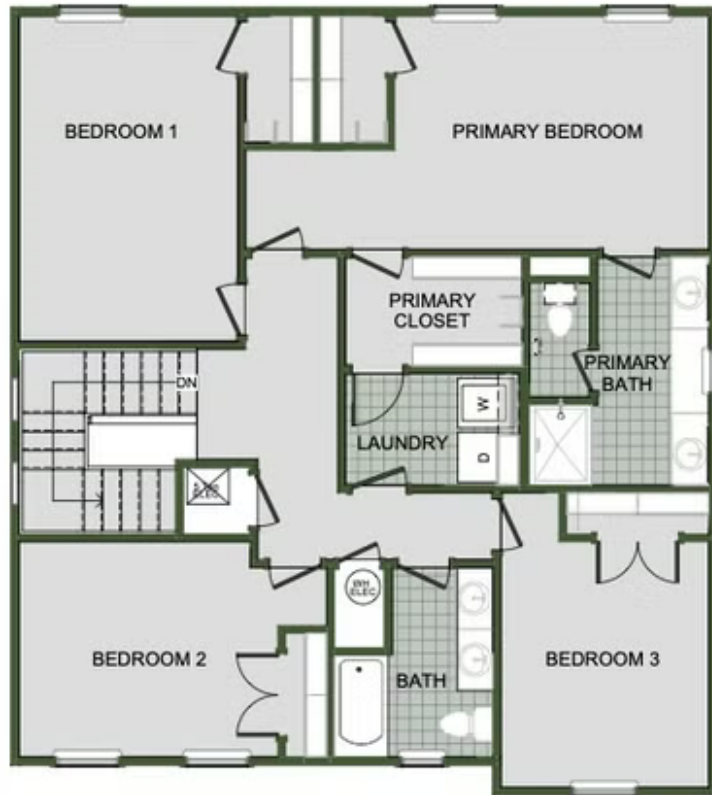

STARTING AT \$337,000  3 - 4  2.5 - 3  2  2,000 FT<sup>2</sup>

Introducing our 2000 Two Story this 3 - 4 bedroom, 2.5 to 3.5 bathroom with 1979 square foot home is the epitome of versatility for your family's needs! This floor plan offers an open-concept layout on the ground floor, with options for an upstairs loft, a fourth bedroom, or even a bedroom en-suite. Discover a home that adapts to your lifestyle with the 2000 Two Story –...

FIRST FLOOR

LOFT OPTION

4 BEDROOM EN-SUITE OPTION

4 BEDROOM OPTION