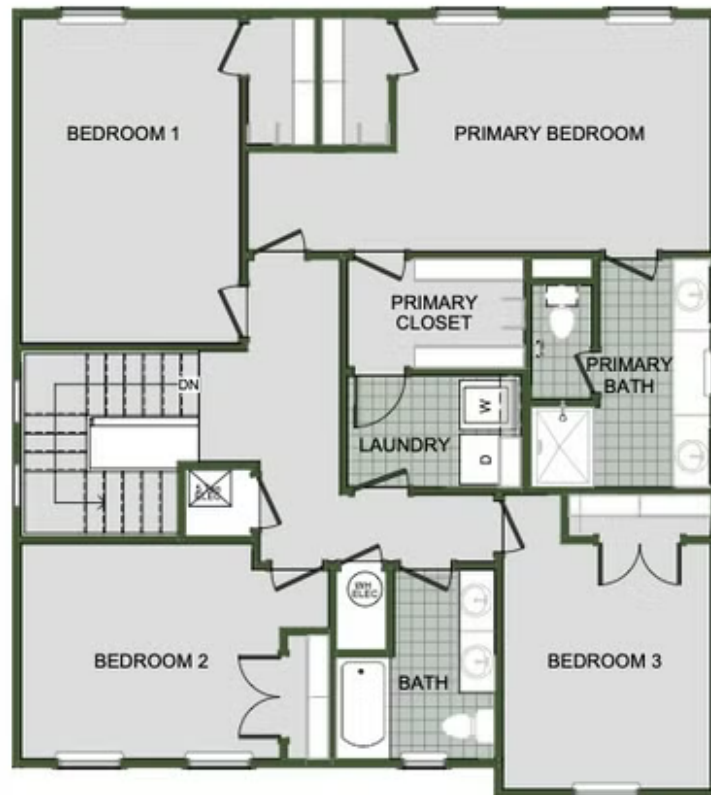

STARTING AT \$344,000 🛏 3 - 4 🚿 2.5 - 3 🚗 2 📏 2,000 FT²

Introducing our 2000 Two Story this 3 - 4 bedroom, 2.5 to 3.5 bathroom with 1979 square foot home is the epitome of versatility for your family's needs! This floor plan offers an open-concept layout on the ground floor, with options for an upstairs loft, a fourth bedroom, or even a bedroom en-suite. Discover a home that adapts to your lifestyle with the 2000 Two Story –...

FIRST FLOOR

LOFT OPTION

4 BEDROOM EN-SUITE OPTION

4 BEDROOM OPTION