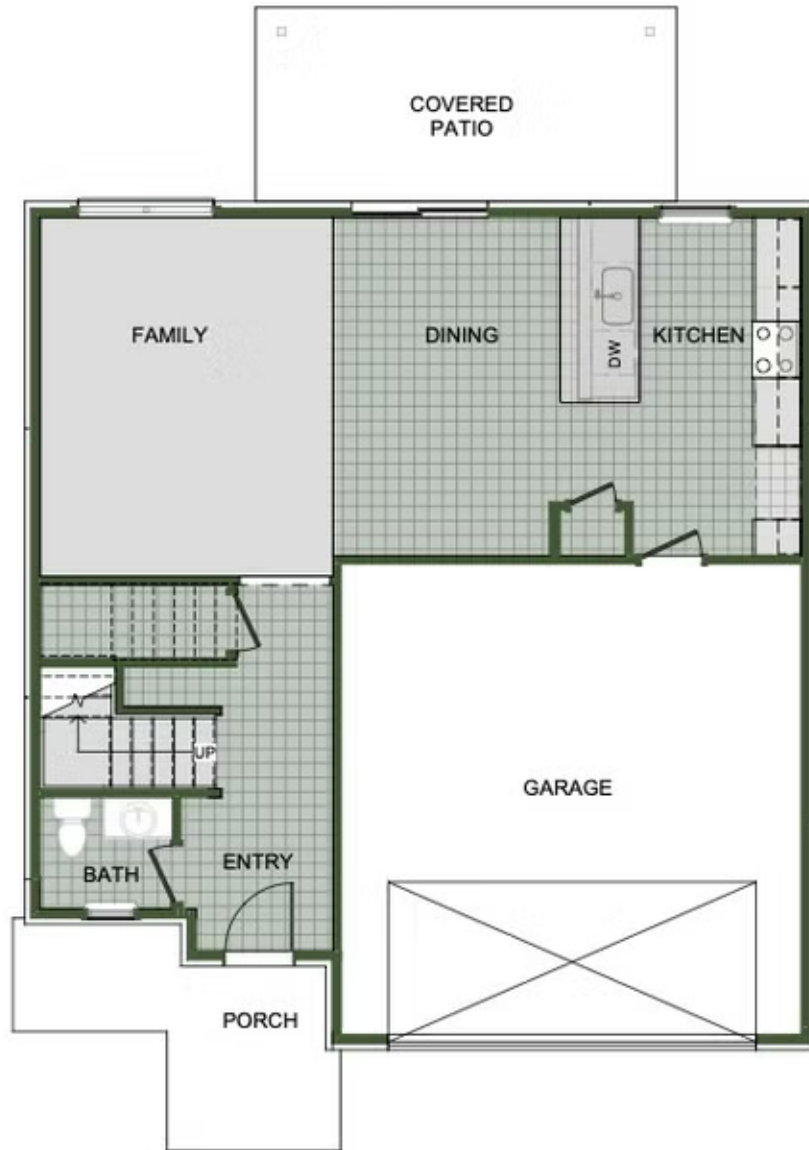

STARTING AT \$344,000 🛏 3 - 4 🚿 2.5 - 3 🚗 2 📏 2,000 FT²

Introducing our 2000 Two Story this 3 - 4 bedroom, 2.5 to 3.5 bathroom with 1979 square foot home is the epitome of versatility for your family's needs! This floor plan offers an open-concept layout on the ground floor, with options for an upstairs loft, a fourth bedroom, or even a bedroom en-suite. Discover a home that adapts to your lifestyle with the 2000 Two Story –...

FIRST FLOOR

LOFT OPTION

4 BEDROOM EN-SUITE OPTION

4 BEDROOM OPTION