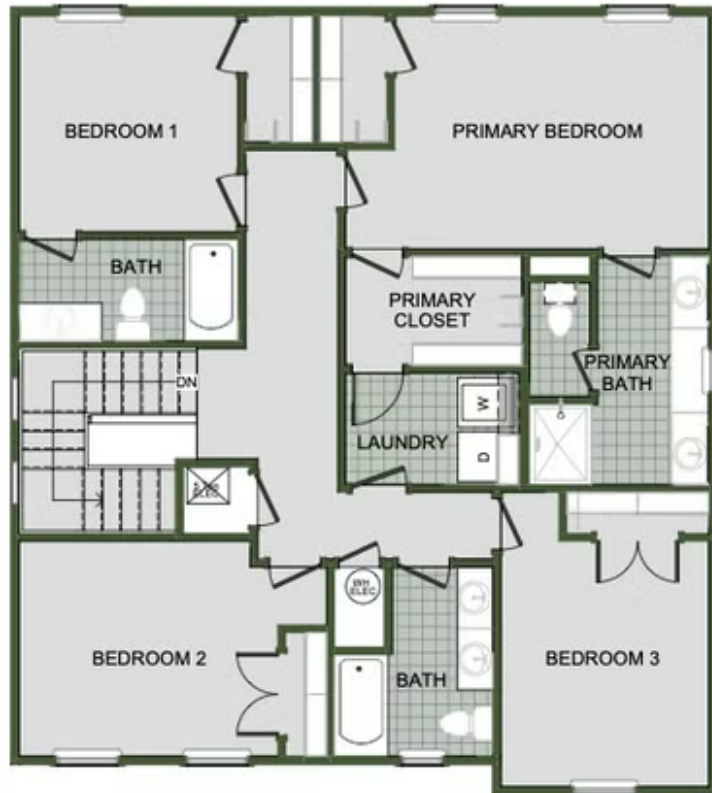

STARTING AT \$344,000 🛏 3 - 4 🚿 2.5 - 3 🚗 2 📏 2,000 FT²

Introducing our 2000 Two Story this 3 - 4 bedroom, 2.5 to 3.5 bathroom with 1979 square foot home is the epitome of versatility for your family's needs! This floor plan offers an open-concept layout on the ground floor, with options for an upstairs loft, a fourth bedroom, or even a bedroom en-suite. Discover a home that adapts to your lifestyle with the 2000 Two Story –...

FIRST FLOOR

LOFT OPTION

4 BEDROOM EN-SUITE OPTION

4 BEDROOM OPTION