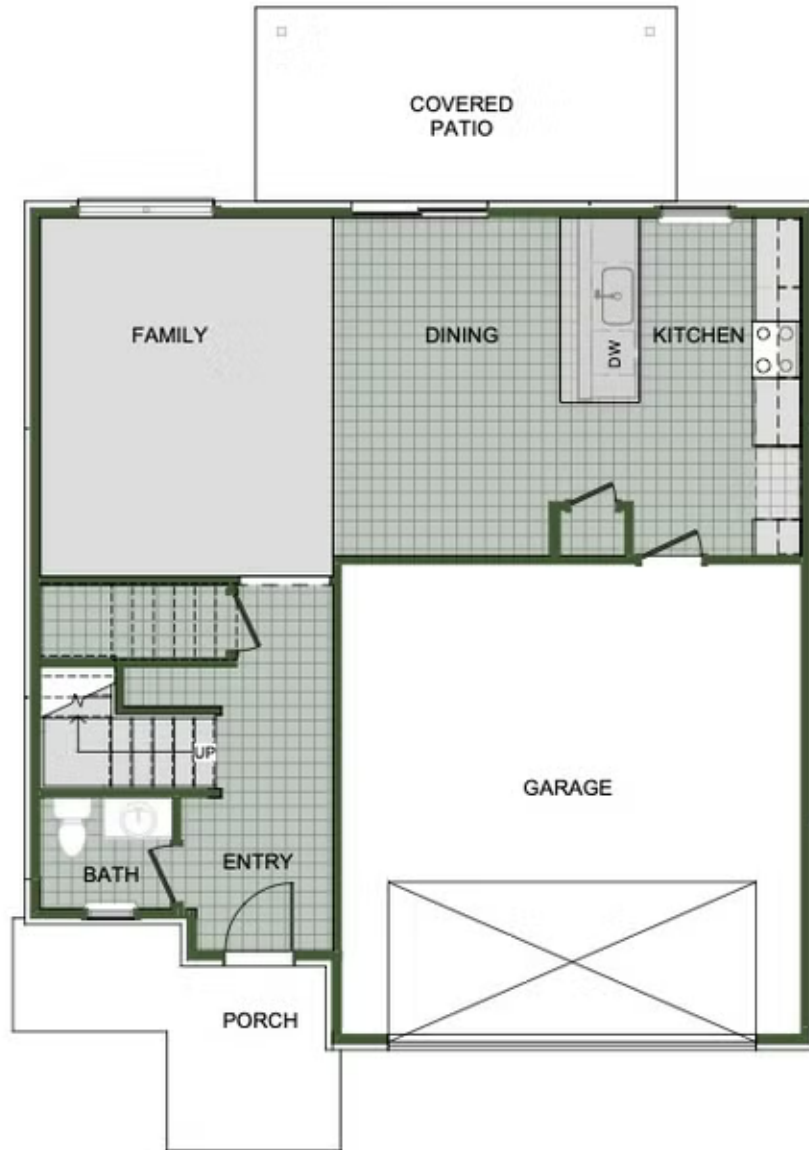

STARTING AT \$337,000  3 - 4  2.5 - 3  2  2,000 FT<sup>2</sup>

Introducing our 2000 Two Story this 3 - 4 bedroom, 2.5 to 3.5 bathroom with 1979 square foot home is the epitome of versatility for your family's needs! This floor plan offers an open-concept layout on the ground floor, with options for an upstairs loft, a fourth bedroom, or even a bedroom en-suite. Discover a home that adapts to your lifestyle with the 2000 Two Story –...

FIRST FLOOR

LOFT OPTION

4 BEDROOM EN-SUITE OPTION

4 BEDROOM OPTION