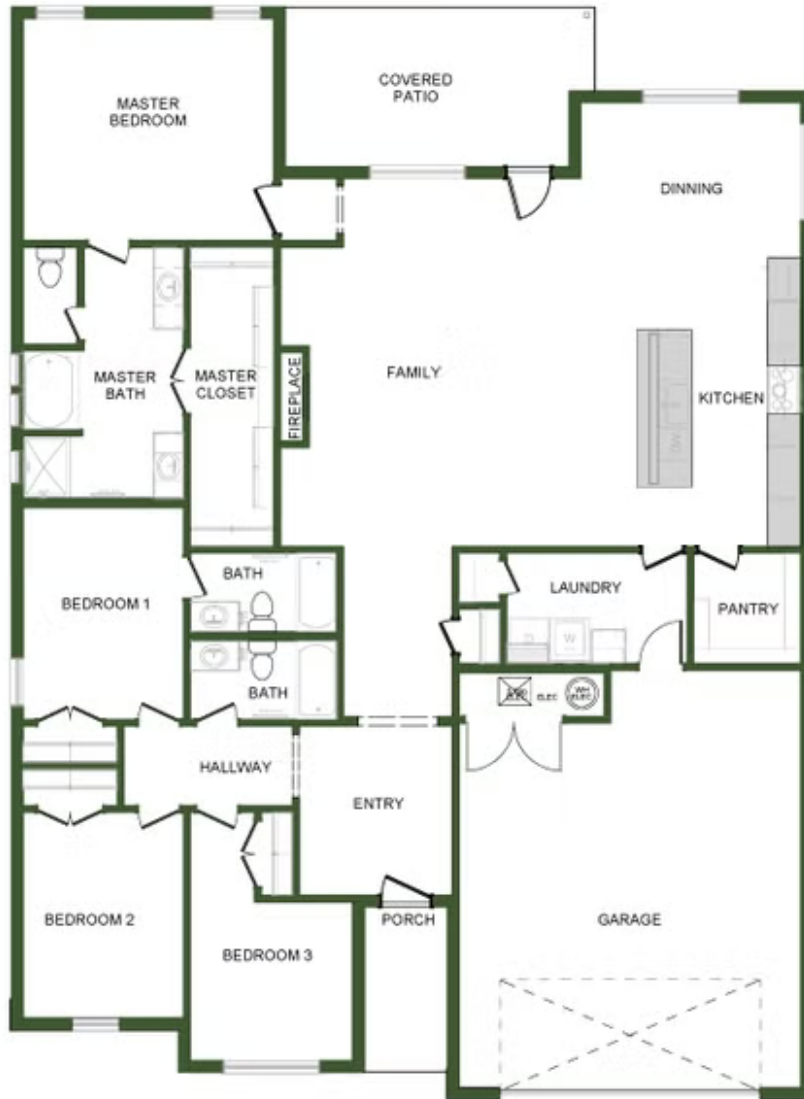

STARTING AT **\$367,000** 🛏️ 4 🚿 3 🚗 2 📏 2,410 FT²

The 2410 series is a 4 bed, 3 bath, 2410 square feet home with a large family, dining, and kitchen area with a bar-style counter ideal for hosting guests. An open design layout creates a welcoming space for family time. The large primary suite offers a spacious walk-in closet, double bathroom vanities, and a separate tub and shower.

2410