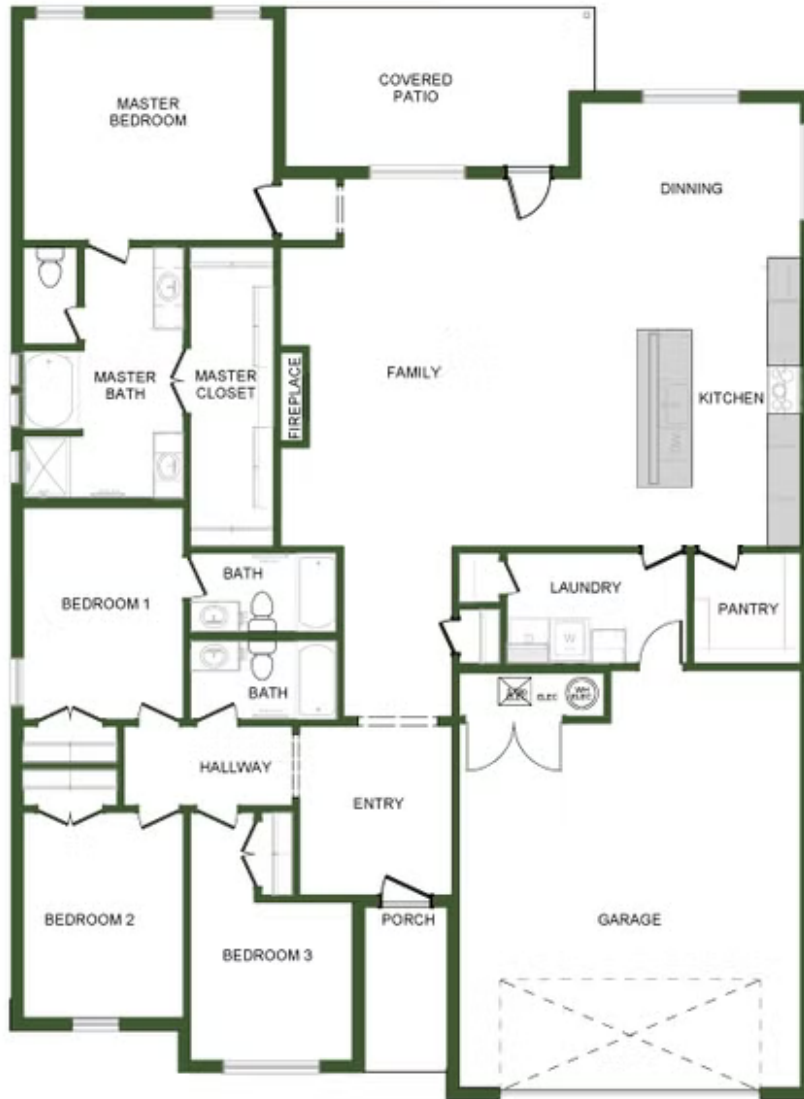

STARTING AT **\$370,000** 🛏 4 🚿 3 🚗 2 🏠 2,410 FT<sup>2</sup>

The 2410 series is a 4 bed, 3 bath, 2410 square feet home with a large family, dining, and kitchen area with a bar-style counter ideal for hosting guests. An open design layout creates a welcoming space for family time. The large primary suite offers a spacious walk-in closet, double bathroom vanities, and a separate tub and shower.

2410