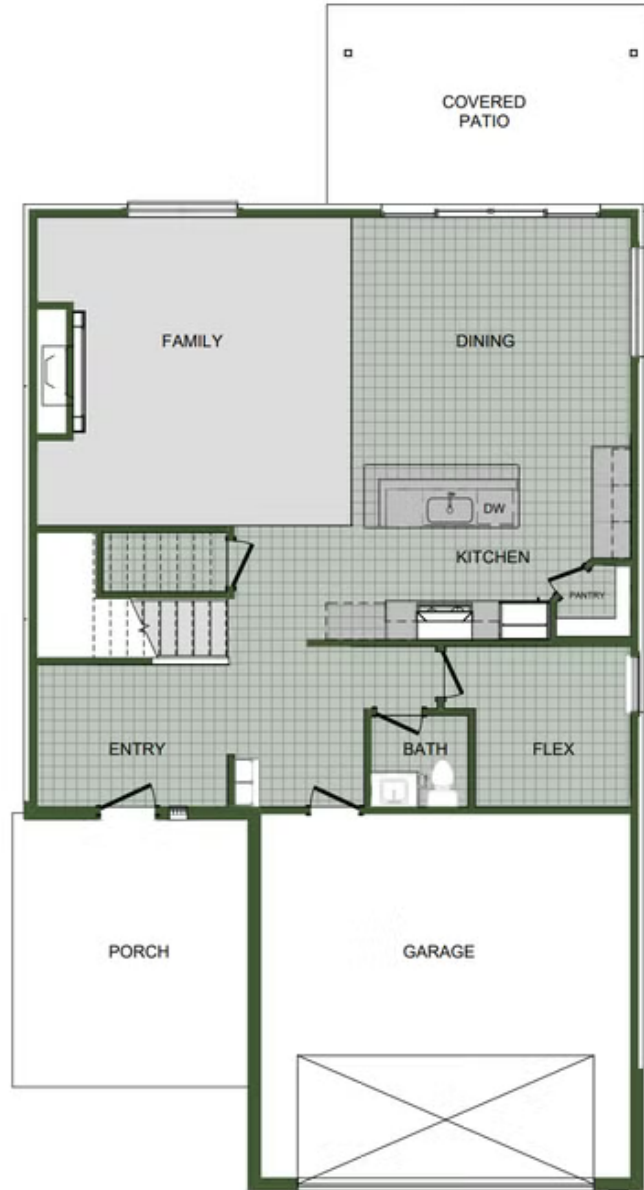

STARTING AT \$382,000 🛏 4 - 5 🚿 2.5 - 3 🚗 2 📏 2,552 FT<sup>2</sup>

The 2550 Two-Story floorplan is a 4-5 bed, 2.5-3.5 bath 2552 square feet home that presents a welcoming family space on the first floor, complete with a kitchen pantry and flex space perfect for a home gym or office space. The primary bathroom boasts double vanities for added convenience. This residence is designed to accommodate various entertainment needs and is ideal...

FIRST FLOOR

5TH BEDROOM OPTION

LOFT OPTION