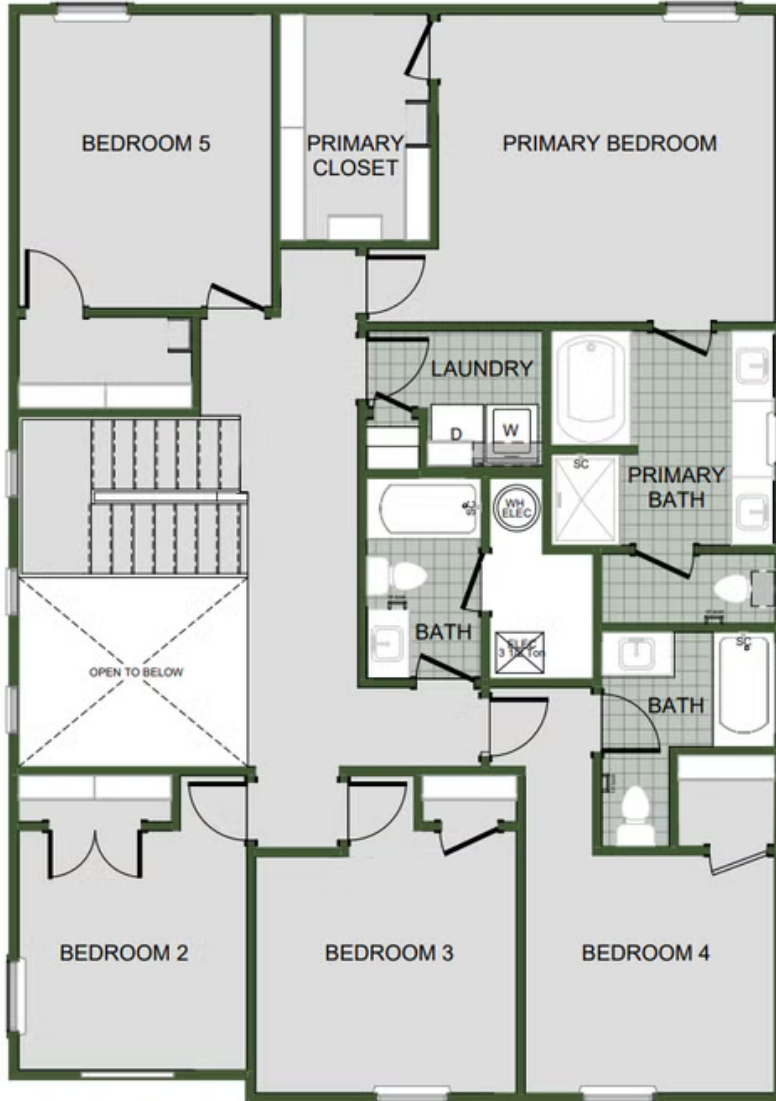

STARTING AT \$382,000 🛏 4 - 5 🚿 2.5 - 3 🚗 2 📏 2,552 FT<sup>2</sup>

The 2550 Two-Story floorplan is a 4-5 bed, 2.5-3.5 bath 2552 square feet home that presents a welcoming family space on the first floor, complete with a kitchen pantry and flex space perfect for a home gym or office space. The primary bathroom boasts double vanities for added convenience. This residence is designed to accommodate various entertainment needs and is ideal...

FIRST FLOOR

5TH BEDROOM OPTION

LOFT OPTION