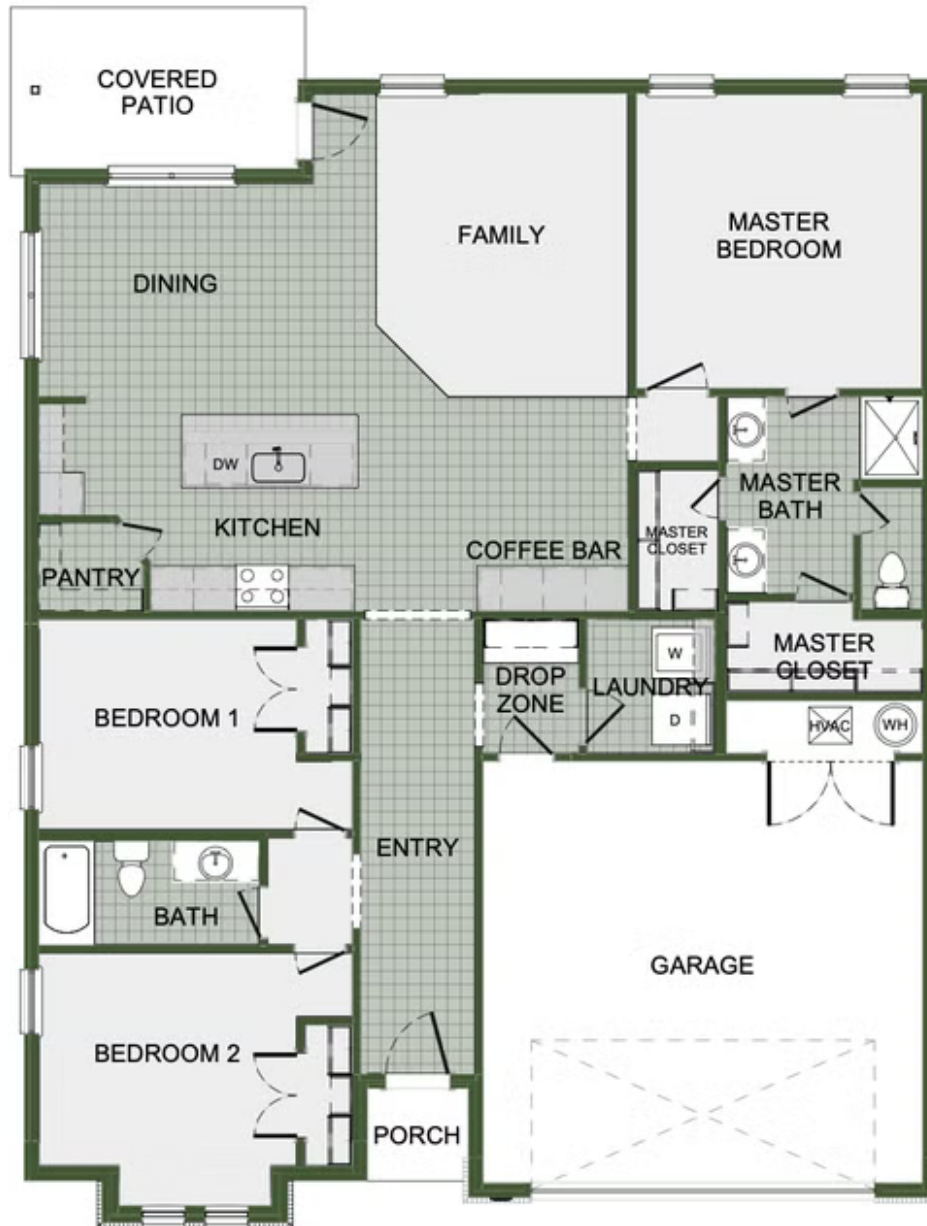

STARTING AT \$298,000  3  2  2  1,726 FT²

This 3 bed, 2 bath 1714 square foot floor plan is customizable to your needs. Take your pick from a flexible living space, coffee bar, or pocket office in this 1,700-square-foot home. The ability to choose from structural options to best suit your lifestyle makes this house a home! With an open-concept living space and covered patio, this house is perfect for entertaini...

AMENITIES

SIDEWALKS

RURAL
DEVELOPMENT
FINANCING

POCKET OFFICE OPTION

FLEX SPACE OPTION

COFFEE BAR OPTION