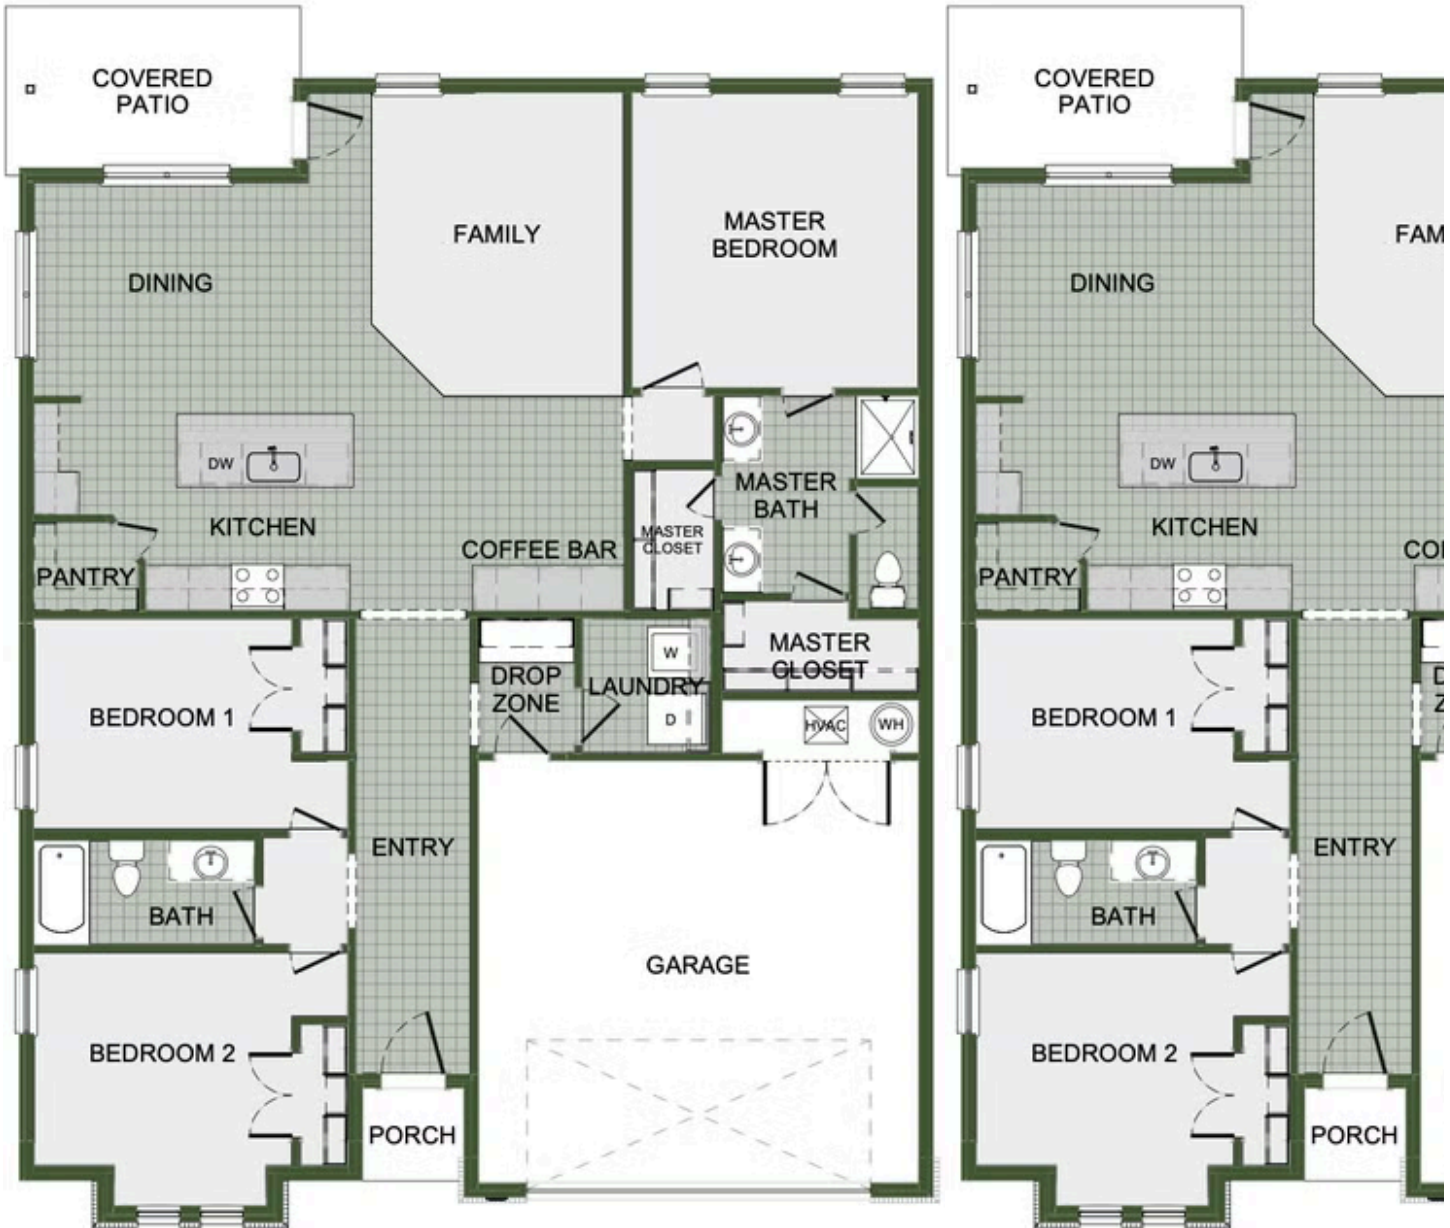

STARTING AT \$301,000  3  2  2  1,726 FT²

This 3 bed, 2 bath 1714 square foot floor plan is customizable to your needs. Take your pick from a flexible living space, coffee bar, or pocket office in this 1,700-square-foot home. The ability to choose from structural options to best suit your lifestyle makes this house a home! With an open-concept living space and covered patio, this house is perfect for entertaini...

AMENITIES

SIDEWALKS

RURAL
DEVELOPMENT
FINANCING

POCKET OFFICE OPTION

FLEX SPACE OPTION

COFFEE BAR OPTION