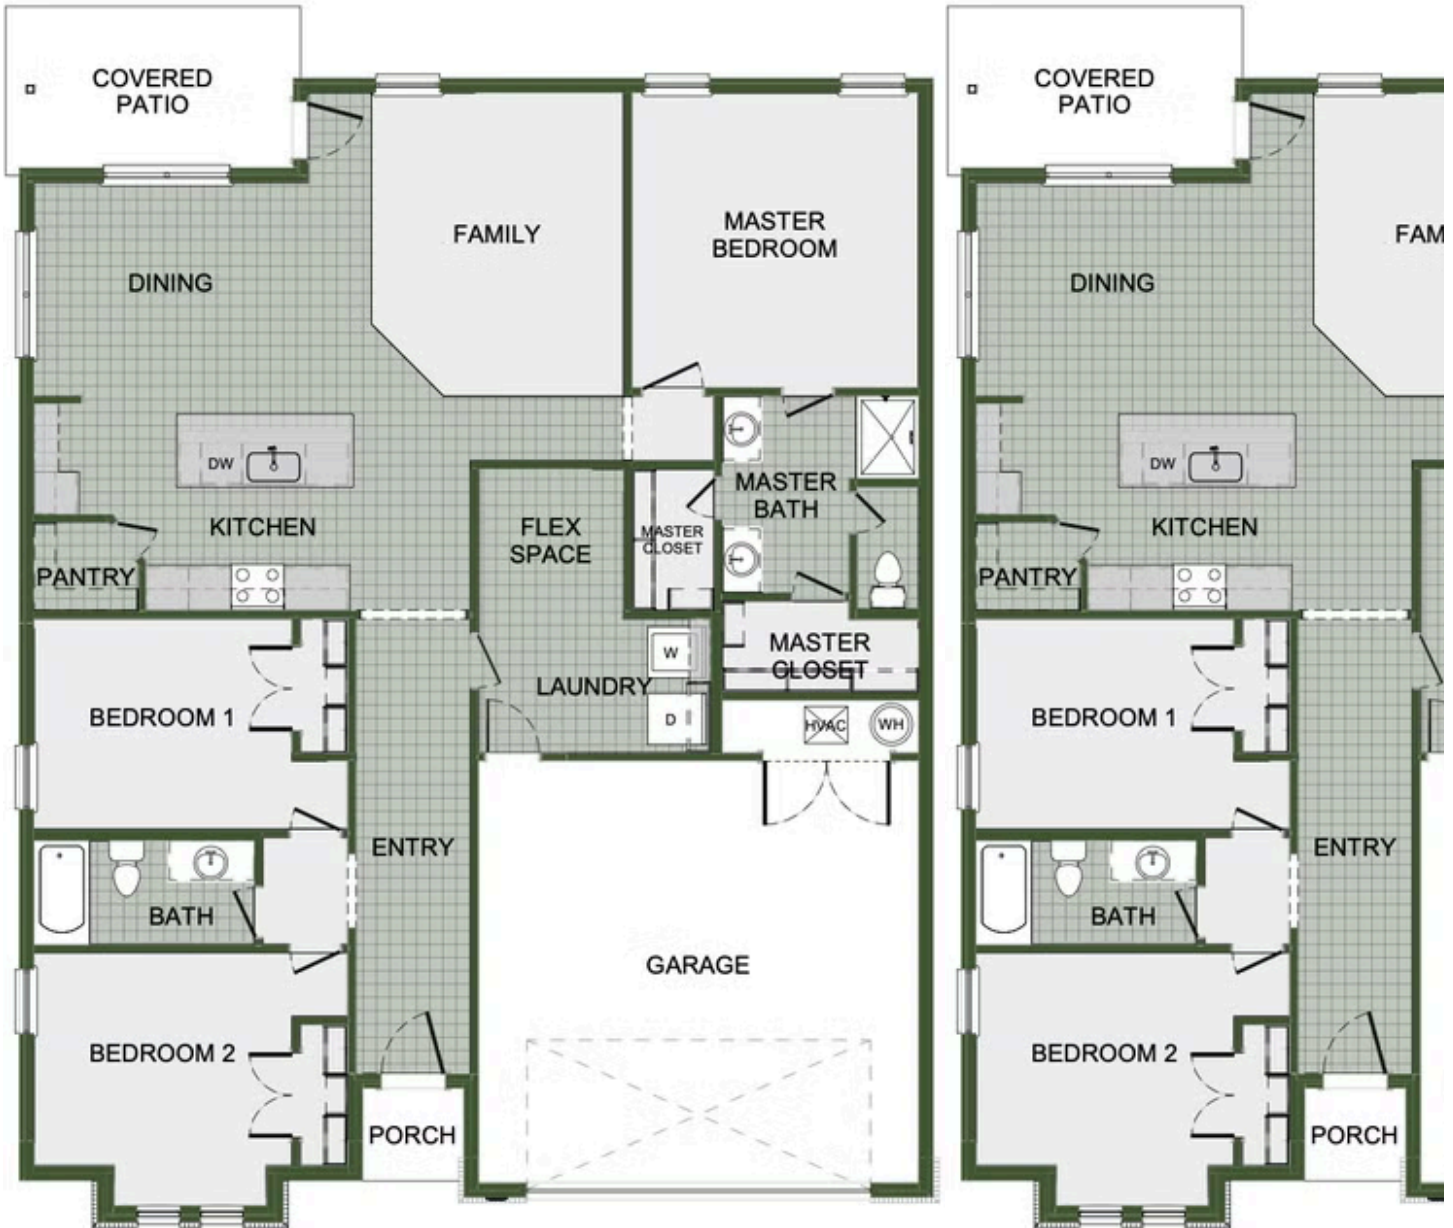

STARTING AT \$301,000  3  2  2  1,726 FT²

This 3 bed, 2 bath 1714 square foot floor plan is customizable to your needs. Take your pick from a flexible living space, coffee bar, or pocket office in this 1,700-square-foot home. The ability to choose from structural options to best suit your lifestyle makes this house a home! With an open-concept living space and covered patio, this house is perfect for entertaini...

AMENITIES

SIDEWALKS

RURAL
DEVELOPMENT
FINANCING

POCKET OFFICE OPTION

FLEX SPACE OPTION

COFFEE BAR OPTION