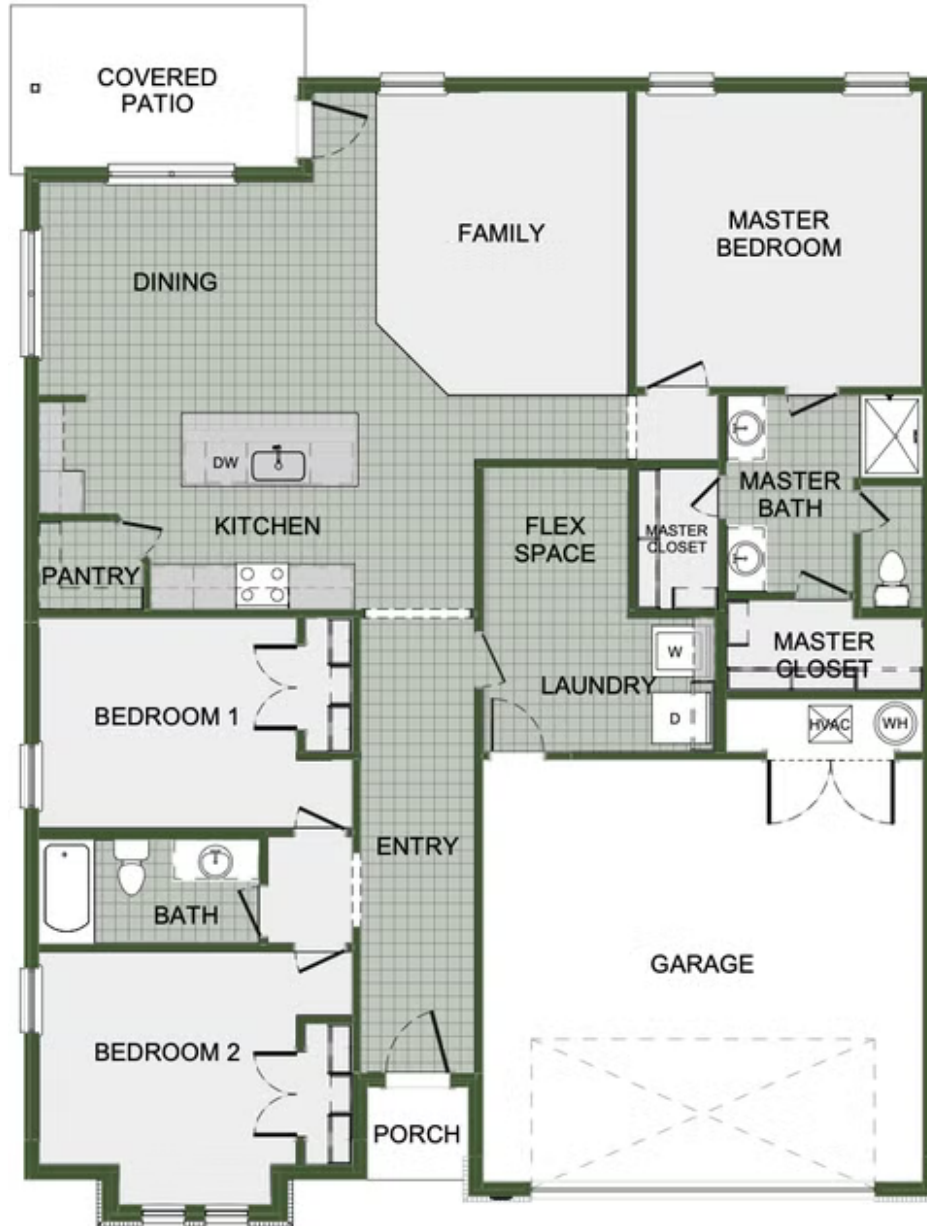

STARTING AT \$298,000  3  2  2  1,726 FT²

This 3 bed, 2 bath 1714 square foot floor plan is customizable to your needs. Take your pick from a flexible living space, coffee bar, or pocket office in this 1,700-square-foot home. The ability to choose from structural options to best suit your lifestyle makes this house a home! With an open-concept living space and covered patio, this house is perfect for entertaini...

AMENITIES

SIDEWALKS

RURAL
DEVELOPMENT
FINANCING

POCKET OFFICE OPTION

FLEX SPACE OPTION

COFFEE BAR OPTION