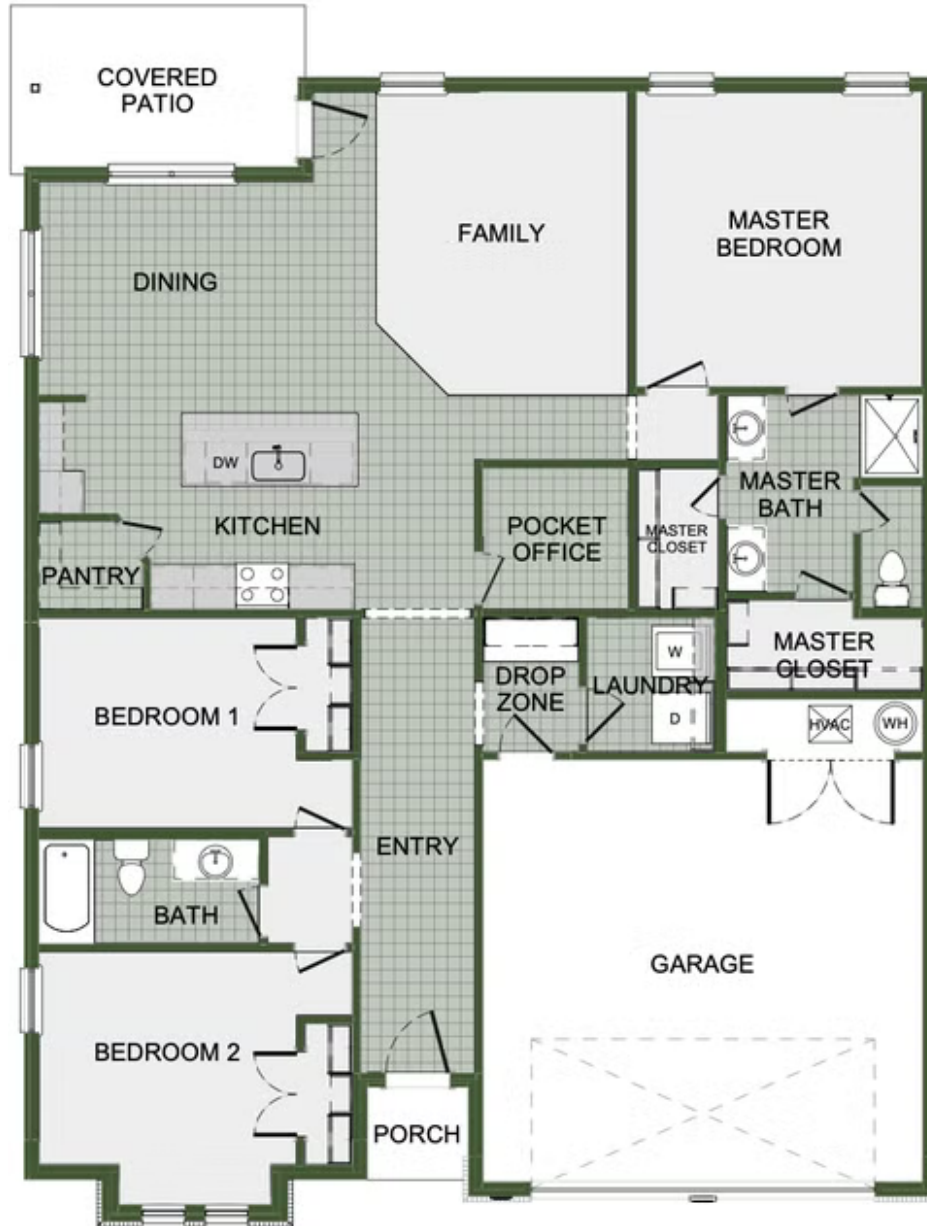

STARTING AT \$298,000  3  2  2  1,726 FT²

This 3 bed, 2 bath 1714 square foot floor plan is customizable to your needs. Take your pick from a flexible living space, coffee bar, or pocket office in this 1,700-square-foot home. The ability to choose from structural options to best suit your lifestyle makes this house a home! With an open-concept living space and covered patio, this house is perfect for entertaini...

AMENITIES

SIDEWALKS

RURAL
DEVELOPMENT
FINANCING

POCKET OFFICE OPTION

FLEX SPACE OPTION

COFFEE BAR OPTION