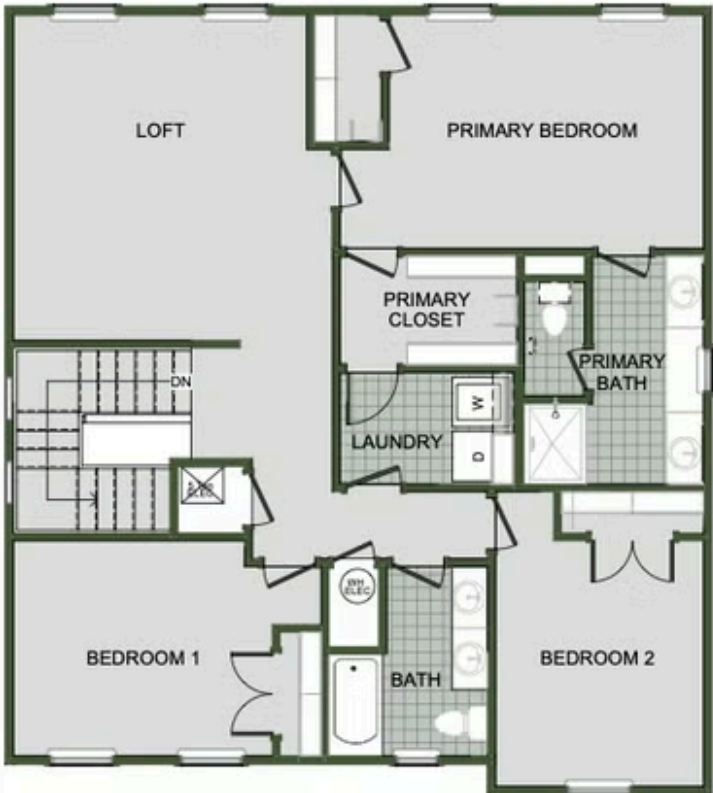

2000 Two Story

Floor Plan

STARTING AT **\$351,000** 🛏️ 3 - 4 🚿 2.5 - 3 🚗 2 🏠 2,000 FT²

Introducing our 2000 Two Story this 3 - 4 bedroom, 2.5 to 3.5 bathroom with 1979 square foot home is the epitome of versatility for your family's needs! This floor plan offers an open-concept layout on the ground floor, with options for an upstairs loft, a fourth bedroom, or even a bedroom en-suite. Discover a home that adapts to your lifestyle with the 2000 Two Story –...

AMENITIES

SIDEWALKS

RURAL
DEVELOPMENT
FINANCING

FIRST FLOOR

GRANDVIEW ESTATES
2000 Two Story
Floor Plan

LOFT OPTION

Monday - Saturday: 10 am-6pm
417-952-0369
schubermitchell.com

Materials, specifications, plans, designs, prices, premiums, options & sales programs may change without notice or obligation. All renderings, floor plans, and maps are artist's conception and may not depict actual buildings, fencing, walks, driveways, or landscaping.

4 BEDROOM EN-SUITE OPTION

GRANDVIEW ESTATES
2000 Two Story
 Floor Plan

4 BEDROOM OPTION

Monday - Saturday: 10 am-6pm
 417-952-0369
 schubermitchell.com

Materials, specifications, plans, designs, prices, premiums, options & sales programs may change without notice or obligation. All renderings, floor plans, and maps are artist's conception and may not depict actual buildings, fencing, walks, driveways, or landscaping.