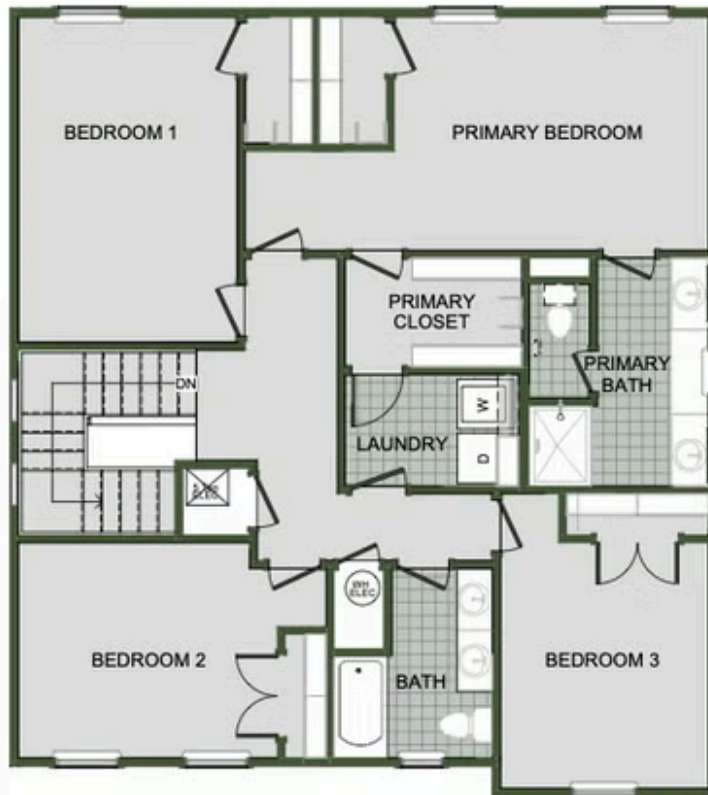

GRANDVIEW ESTATES  
**2000 Two Story**  
Floor Plan

STARTING AT **\$353,000** 3 - 4 2.5 - 3 2 2,000 FT<sup>2</sup>

Introducing our 2000 Two Story this 3 - 4 bedroom, 2.5 to 3.5 bathroom with 1979 square foot home is the epitome of versatility for your family's needs! This floor plan offers an open-concept layout on the ground floor, with options for an upstairs loft, a fourth bedroom, or even a bedroom en-suite. Discover a home that adapts to your lifestyle with the 2000 Two Story –...

**AMENITIES**

SIDEWALKS

RURAL  
DEVELOPMENT  
FINANCING

FIRST FLOOR

LOFT OPTION

4 BEDROOM EN-SUITE OPTION

4 BEDROOM OPTION