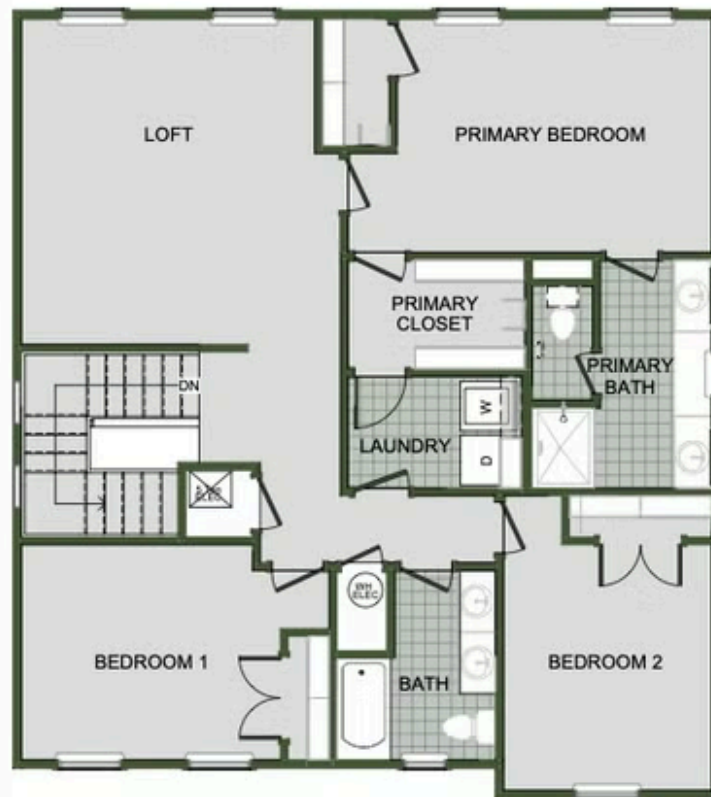

GRANDVIEW ESTATES  
**2000 Two Story**  
Floor Plan

STARTING AT **\$353,000** 3 - 4 2.5 - 3 2 2,000 FT<sup>2</sup>

Introducing our 2000 Two Story this 3 - 4 bedroom, 2.5 to 3.5 bathroom with 1979 square foot home is the epitome of versatility for your family's needs! This floor plan offers an open-concept layout on the ground floor, with options for an upstairs loft, a fourth bedroom, or even a bedroom en-suite. Discover a home that adapts to your lifestyle with the 2000 Two Story –...

**AMENITIES**

SIDEWALKS

RURAL  
DEVELOPMENT  
FINANCING

FIRST FLOOR

LOFT OPTION

4 BEDROOM EN-SUITE OPTION

4 BEDROOM OPTION