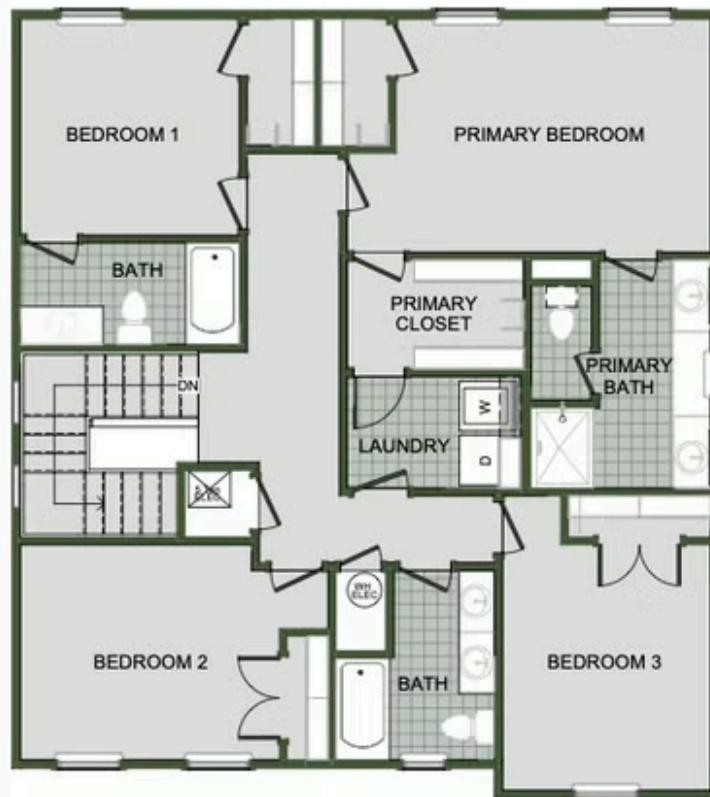

GRANDVIEW ESTATES
2000 Two Story
Floor Plan

STARTING AT **\$354,000** 3 - 4 2.5 - 3 2 2,000 FT²

Introducing our 2000 Two Story this 3 - 4 bedroom, 2.5 to 3.5 bathroom with 1979 square foot home is the epitome of versatility for your family's needs! This floor plan offers an open-concept layout on the ground floor, with options for an upstairs loft, a fourth bedroom, or even a bedroom en-suite. Discover a home that adapts to your lifestyle with the 2000 Two Story –...

AMENITIES

SIDEWALKS

RURAL
DEVELOPMENT
FINANCING

FIRST FLOOR

LOFT OPTION

4 BEDROOM EN-SUITE OPTION

4 BEDROOM OPTION