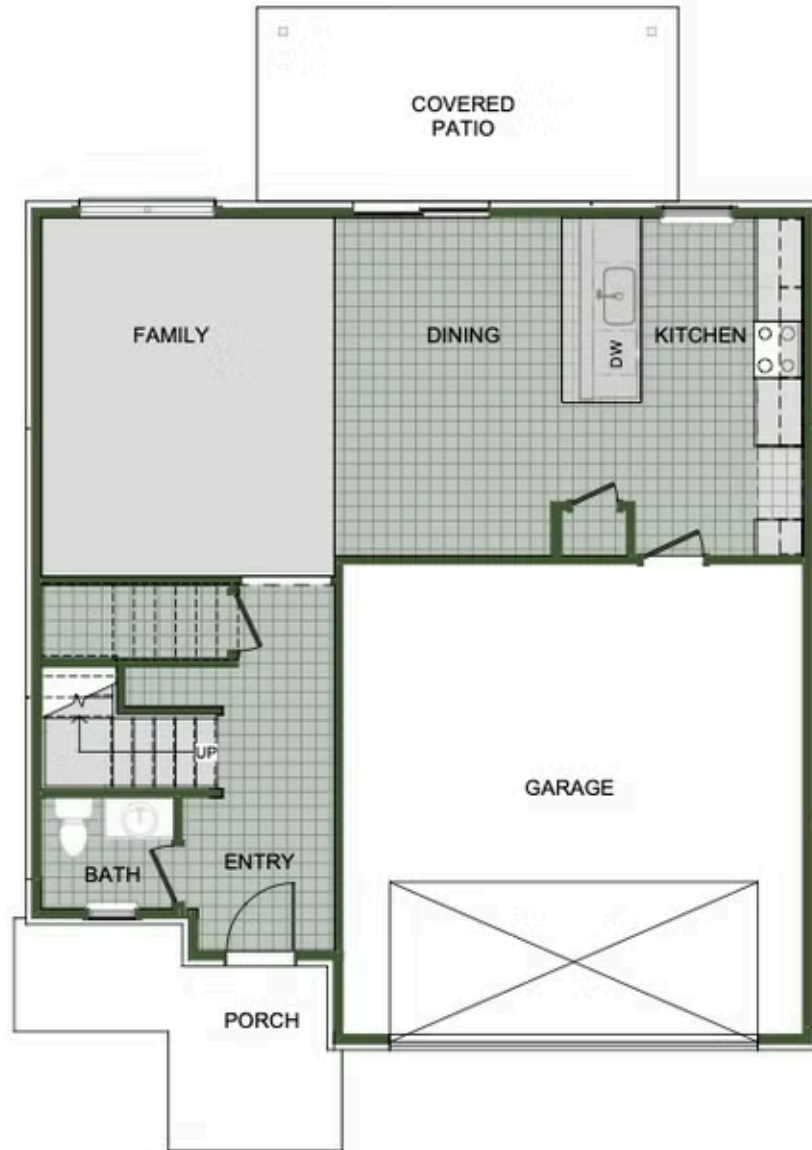

GRANDVIEW ESTATES
2000 Two Story
Floor Plan

STARTING AT **\$354,000** 3 - 4 2.5 - 3 2 2,000 FT²

Introducing our 2000 Two Story this 3 - 4 bedroom, 2.5 to 3.5 bathroom with 1979 square foot home is the epitome of versatility for your family's needs! This floor plan offers an open-concept layout on the ground floor, with options for an upstairs loft, a fourth bedroom, or even a bedroom en-suite. Discover a home that adapts to your lifestyle with the 2000 Two Story –...

AMENITIES

SIDEWALKS

RURAL
DEVELOPMENT
FINANCING

FIRST FLOOR

LOFT OPTION

4 BEDROOM EN-SUITE OPTION

4 BEDROOM OPTION