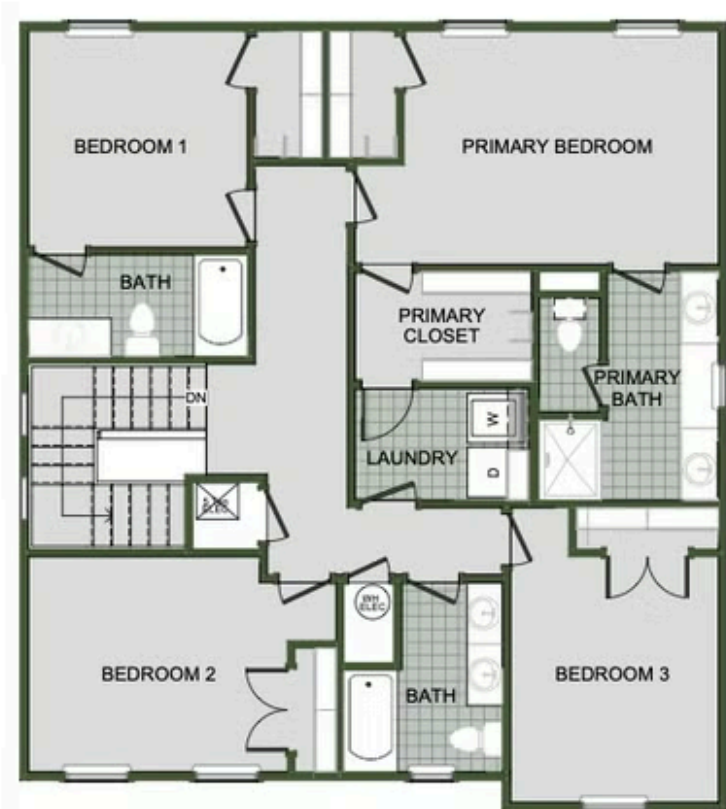

2000 Two Story

Floor Plan

STARTING AT **\$351,000** 🛏️ 3 - 4 🚿 2.5 - 3 🚗 2 🏠 2,000 FT²

Introducing our 2000 Two Story this 3 - 4 bedroom, 2.5 to 3.5 bathroom with 1979 square foot home is the epitome of versatility for your family's needs! This floor plan offers an open-concept layout on the ground floor, with options for an upstairs loft, a fourth bedroom, or even a bedroom en-suite. Discover a home that adapts to your lifestyle with the 2000 Two Story –...

AMENITIES

SIDEWALKS

RURAL
DEVELOPMENT
FINANCING

FIRST FLOOR

GRANDVIEW ESTATES
2000 Two Story
Floor Plan

LOFT OPTION

Monday - Saturday: 10 am-6pm
417-952-0369
schubermitchell.com

Materials, specifications, plans, designs, prices, premiums, options & sales programs may change without notice or obligation. All renderings, floor plans, and maps are artist's conception and may not depict actual buildings, fencing, walks, driveways, or landscaping.

4 BEDROOM EN-SUITE OPTION

GRANDVIEW ESTATES
2000 Two Story
 Floor Plan

4 BEDROOM OPTION

Monday - Saturday: 10 am-6pm
 417-952-0369
 schubermitchell.com

Materials, specifications, plans, designs, prices, premiums, options & sales programs may change without notice or obligation. All renderings, floor plans, and maps are artist's conception and may not depict actual buildings, fencing, walks, driveways, or landscaping.