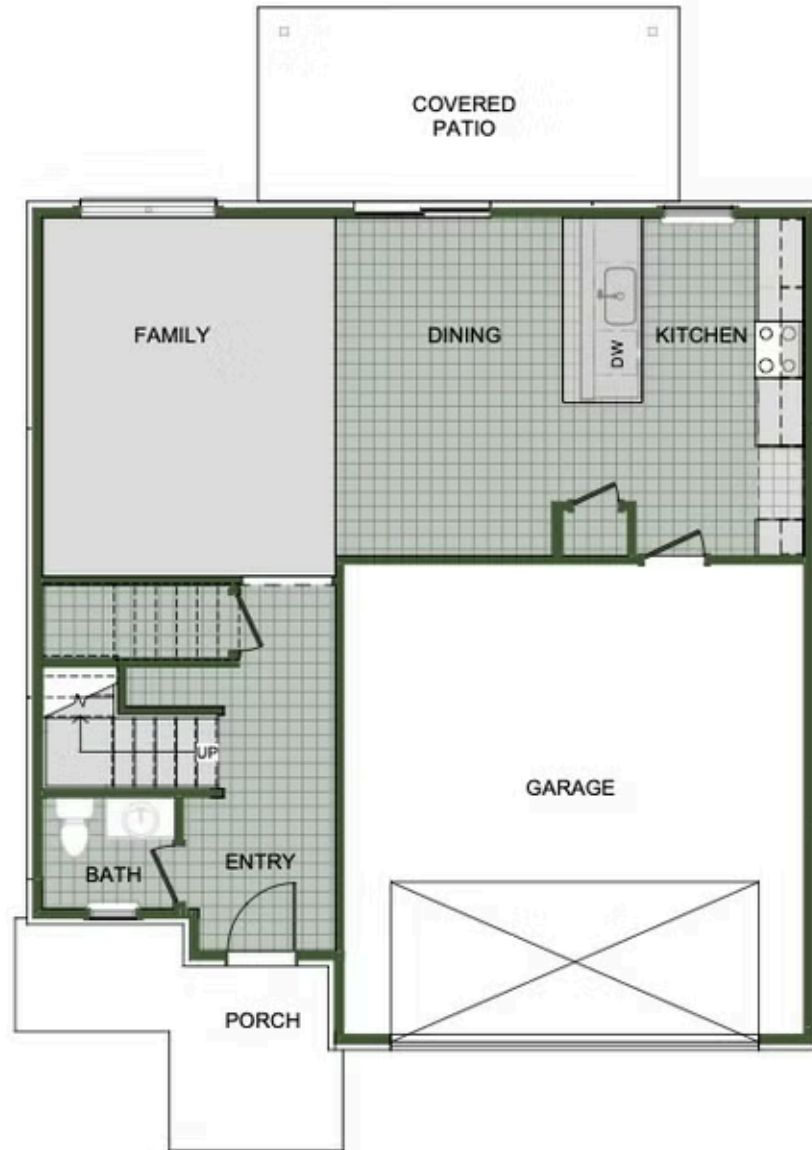

2000 Two Story

Floor Plan

STARTING AT **\$351,000** 🛏️ 3 - 4 🚿 2.5 - 3 🚗 2 🏠 2,000 FT²

Introducing our 2000 Two Story this 3 - 4 bedroom, 2.5 to 3.5 bathroom with 1979 square foot home is the epitome of versatility for your family's needs! This floor plan offers an open-concept layout on the ground floor, with options for an upstairs loft, a fourth bedroom, or even a bedroom en-suite. Discover a home that adapts to your lifestyle with the 2000 Two Story –...

AMENITIES

SIDEWALKS

RURAL
DEVELOPMENT
FINANCING

FIRST FLOOR

GRANDVIEW ESTATES
2000 Two Story
Floor Plan

LOFT OPTION

Monday - Saturday: 10 am-6pm
417-952-0369
schubermitchell.com

Materials, specifications, plans, designs, prices, premiums, options & sales programs may change without notice or obligation. All renderings, floor plans, and maps are artist's conception and may not depict actual buildings, fencing, walks, driveways, or landscaping.

4 BEDROOM EN-SUITE OPTION

GRANDVIEW ESTATES
2000 Two Story
 Floor Plan

4 BEDROOM OPTION

Monday - Saturday: 10 am-6pm
 417-952-0369
 schubermitchell.com

Materials, specifications, plans, designs, prices, premiums, options & sales programs may change without notice or obligation. All renderings, floor plans, and maps are artist's conception and may not depict actual buildings, fencing, walks, driveways, or landscaping.