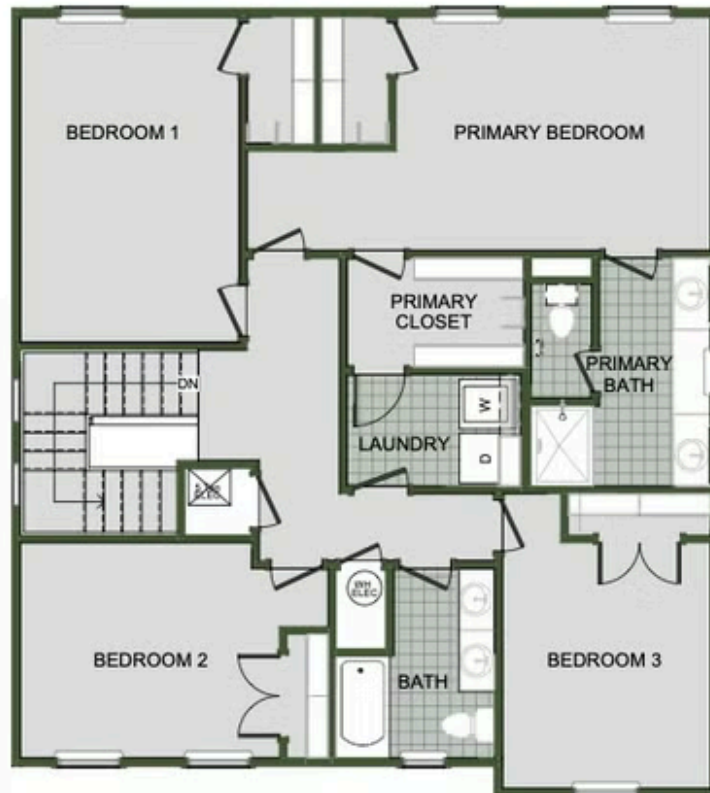

GRANDVIEW ESTATES
2000 Two Story
Floor Plan

STARTING AT **\$348,000** 3 - 4 2.5 - 3 2 2,000 FT²

Introducing our 2000 Two Story this 3 - 4 bedroom, 2.5 to 3.5 bathroom with 1979 square foot home is the epitome of versatility for your family's needs! This floor plan offers an open-concept layout on the ground floor, with options for an upstairs loft, a fourth bedroom, or even a bedroom en-suite. Discover a home that adapts to your lifestyle with the 2000 Two Story –...

AMENITIES

SIDEWALKS

RURAL
DEVELOPMENT
FINANCING

FIRST FLOOR

LOFT OPTION

4 BEDROOM EN-SUITE OPTION

4 BEDROOM OPTION