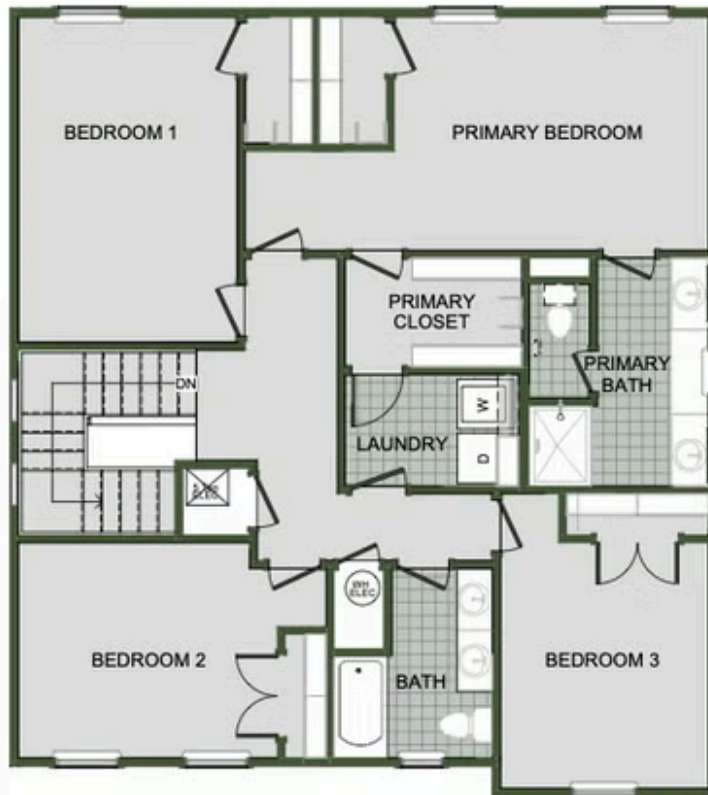

GRANDVIEW ESTATES
2000 Two Story
Floor Plan

STARTING AT **\$354,000** 3 - 4 2.5 - 3 2 2,000 FT²

Introducing our 2000 Two Story this 3 - 4 bedroom, 2.5 to 3.5 bathroom with 1979 square foot home is the epitome of versatility for your family's needs! This floor plan offers an open-concept layout on the ground floor, with options for an upstairs loft, a fourth bedroom, or even a bedroom en-suite. Discover a home that adapts to your lifestyle with the 2000 Two Story –...

AMENITIES

SIDEWALKS

RURAL
DEVELOPMENT
FINANCING

FIRST FLOOR

LOFT OPTION

4 BEDROOM EN-SUITE OPTION

4 BEDROOM OPTION