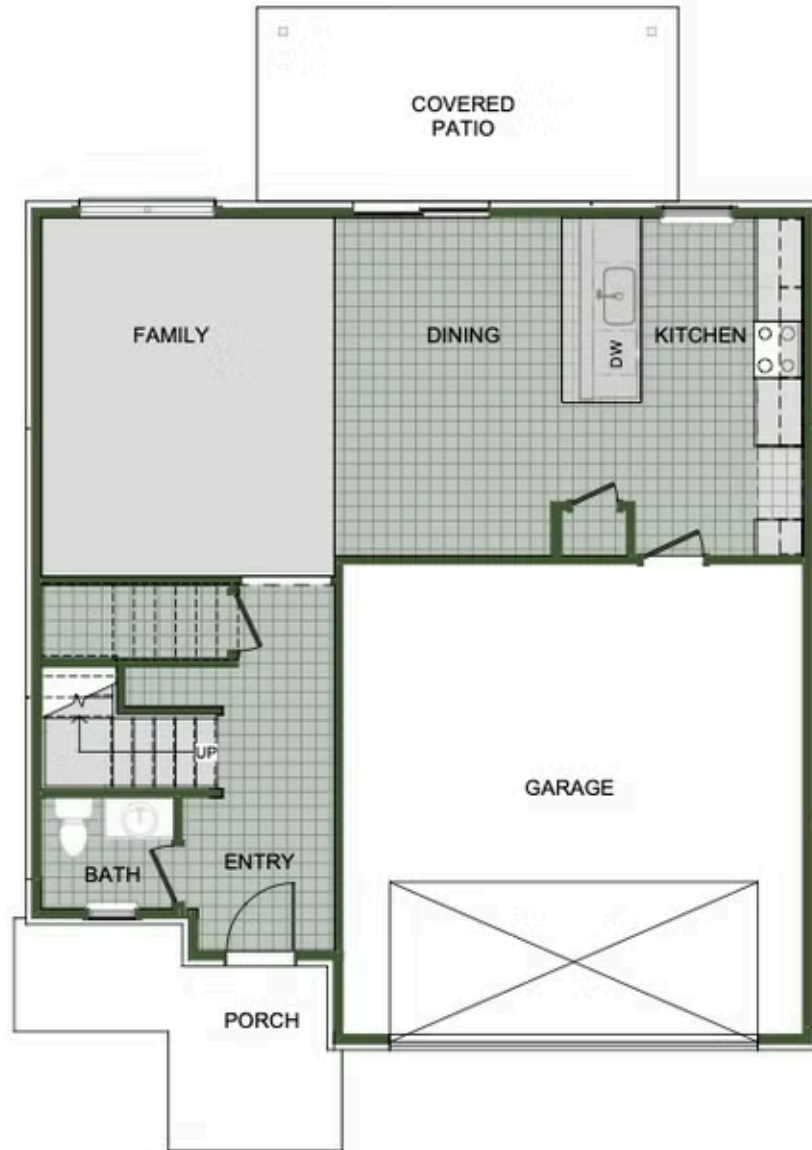

GRANDVIEW ESTATES  
**2000 Two Story**  
Floor Plan

STARTING AT **\$353,000** 3 - 4 2.5 - 3 2 2,000 FT<sup>2</sup>

Introducing our 2000 Two Story this 3 - 4 bedroom, 2.5 to 3.5 bathroom with 1979 square foot home is the epitome of versatility for your family's needs! This floor plan offers an open-concept layout on the ground floor, with options for an upstairs loft, a fourth bedroom, or even a bedroom en-suite. Discover a home that adapts to your lifestyle with the 2000 Two Story –...

**AMENITIES**

SIDEWALKS

RURAL  
DEVELOPMENT  
FINANCING

FIRST FLOOR

LOFT OPTION

4 BEDROOM EN-SUITE OPTION

4 BEDROOM OPTION