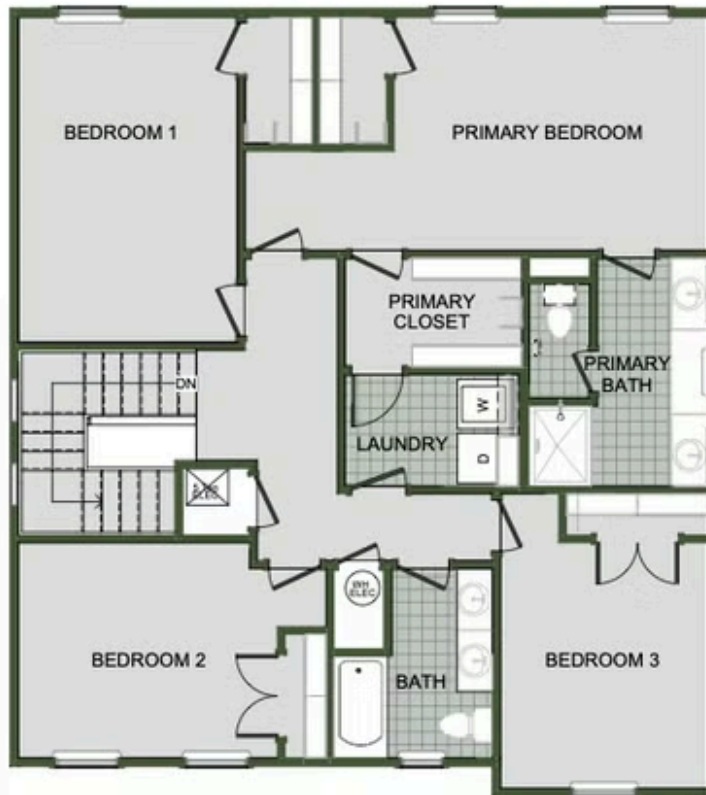

2000 Two Story

Floor Plan

STARTING AT **\$351,000** 🛏️ 3 - 4 🚿 2.5 - 3 🚗 2 🏠 2,000 FT²

Introducing our 2000 Two Story this 3 - 4 bedroom, 2.5 to 3.5 bathroom with 1979 square foot home is the epitome of versatility for your family's needs! This floor plan offers an open-concept layout on the ground floor, with options for an upstairs loft, a fourth bedroom, or even a bedroom en-suite. Discover a home that adapts to your lifestyle with the 2000 Two Story –...

AMENITIES

SIDEWALKS

RURAL
DEVELOPMENT
FINANCING

FIRST FLOOR

GRANDVIEW ESTATES
2000 Two Story
Floor Plan

LOFT OPTION

Monday - Saturday: 10 am-6pm
417-952-0369
schubermitchell.com

Materials, specifications, plans, designs, prices, premiums, options & sales programs may change without notice or obligation. All renderings, floor plans, and maps are artist's conception and may not depict actual buildings, fencing, walks, driveways, or landscaping.

4 BEDROOM EN-SUITE OPTION

GRANDVIEW ESTATES
2000 Two Story
 Floor Plan

4 BEDROOM OPTION

Monday - Saturday: 10 am-6pm
 417-952-0369
 schubermitchell.com

Materials, specifications, plans, designs, prices, premiums, options & sales programs may change without notice or obligation. All renderings, floor plans, and maps are artist's conception and may not depict actual buildings, fencing, walks, driveways, or landscaping.