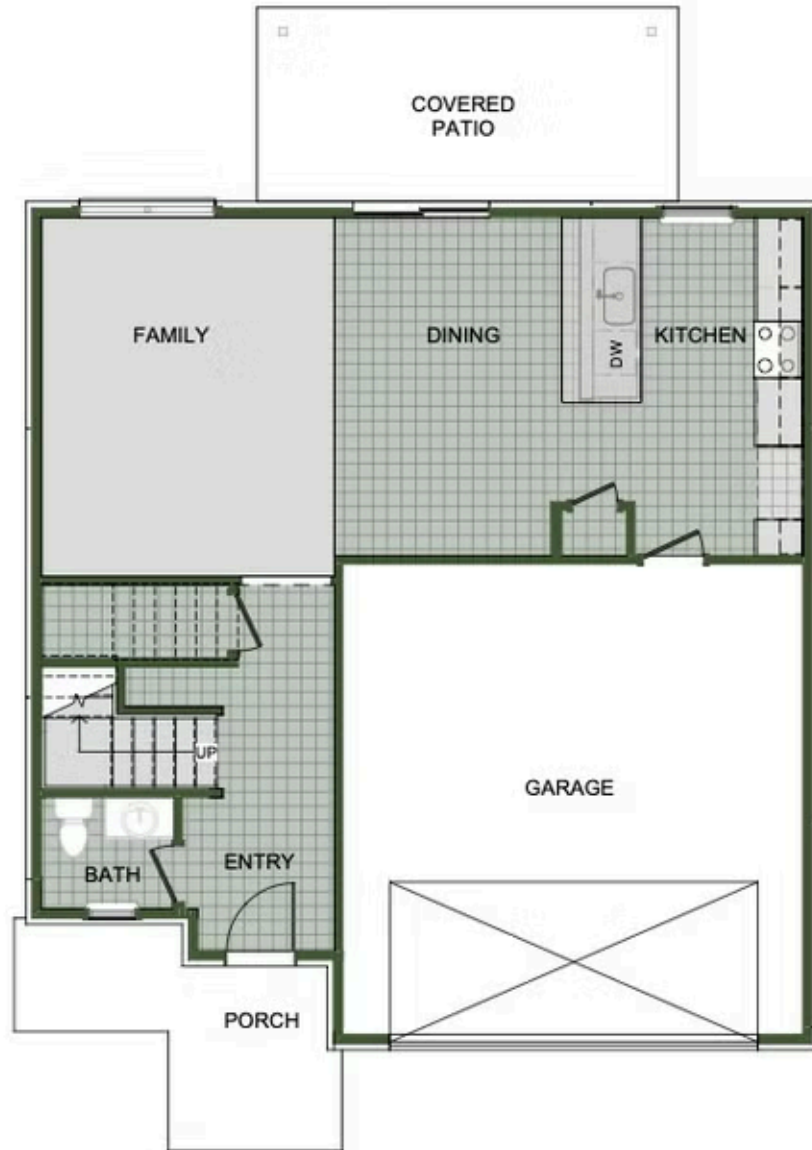

GRANDVIEW ESTATES
2000 Two Story
Floor Plan

STARTING AT **\$348,000** 3 - 4 2.5 - 3 2 2,000 FT²

Introducing our 2000 Two Story this 3 - 4 bedroom, 2.5 to 3.5 bathroom with 1979 square foot home is the epitome of versatility for your family's needs! This floor plan offers an open-concept layout on the ground floor, with options for an upstairs loft, a fourth bedroom, or even a bedroom en-suite. Discover a home that adapts to your lifestyle with the 2000 Two Story –...

AMENITIES

SIDEWALKS

RURAL
DEVELOPMENT
FINANCING

FIRST FLOOR

LOFT OPTION

4 BEDROOM EN-SUITE OPTION

4 BEDROOM OPTION