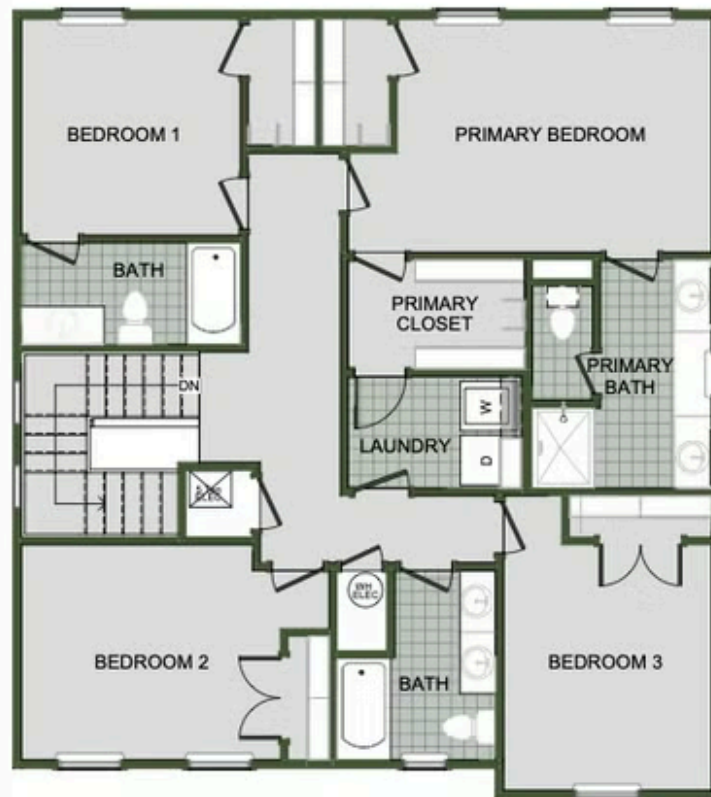

GRANDVIEW ESTATES
2000 Two Story
Floor Plan

STARTING AT **\$348,000** 3 - 4 2.5 - 3 2 2,000 FT²

Introducing our 2000 Two Story this 3 - 4 bedroom, 2.5 to 3.5 bathroom with 1979 square foot home is the epitome of versatility for your family's needs! This floor plan offers an open-concept layout on the ground floor, with options for an upstairs loft, a fourth bedroom, or even a bedroom en-suite. Discover a home that adapts to your lifestyle with the 2000 Two Story –...

AMENITIES

SIDEWALKS

RURAL
DEVELOPMENT
FINANCING

FIRST FLOOR

LOFT OPTION

4 BEDROOM EN-SUITE OPTION

4 BEDROOM OPTION