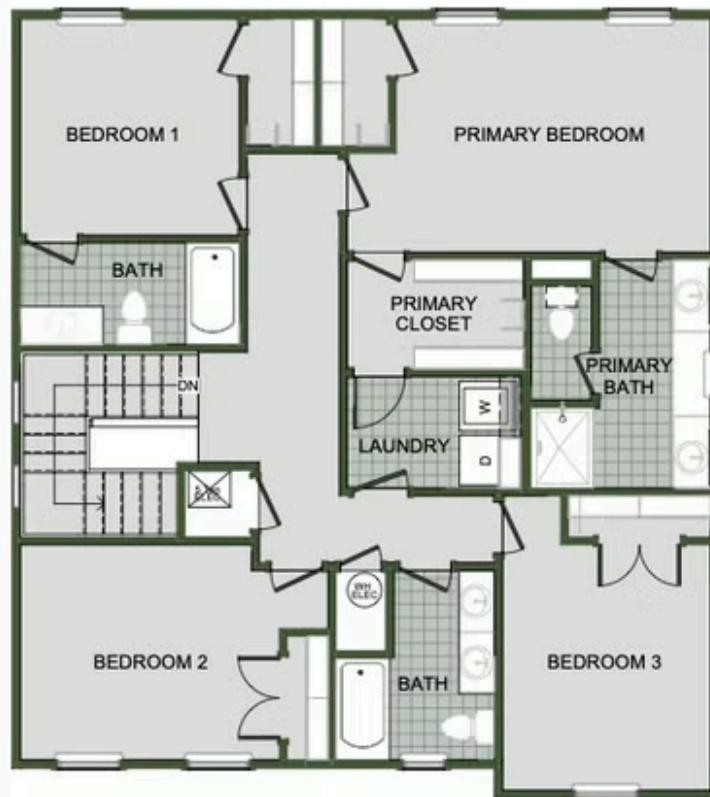

GRANDVIEW ESTATES  
**2000 Two Story**  
Floor Plan

STARTING AT **\$353,000** 3 - 4 2.5 - 3 2 2,000 FT<sup>2</sup>

Introducing our 2000 Two Story this 3 - 4 bedroom, 2.5 to 3.5 bathroom with 1979 square foot home is the epitome of versatility for your family's needs! This floor plan offers an open-concept layout on the ground floor, with options for an upstairs loft, a fourth bedroom, or even a bedroom en-suite. Discover a home that adapts to your lifestyle with the 2000 Two Story –...

**AMENITIES**

SIDEWALKS

RURAL  
DEVELOPMENT  
FINANCING

FIRST FLOOR

LOFT OPTION

4 BEDROOM EN-SUITE OPTION

4 BEDROOM OPTION