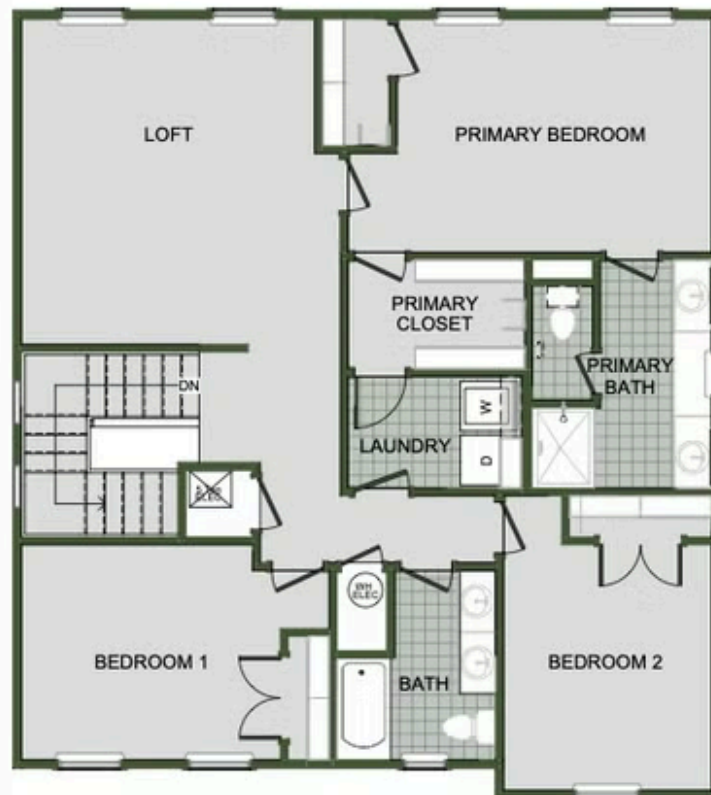

GRANDVIEW ESTATES
2000 Two Story
Floor Plan

STARTING AT **\$354,000** 3 - 4 2.5 - 3 2 2,000 FT²

Introducing our 2000 Two Story this 3 - 4 bedroom, 2.5 to 3.5 bathroom with 1979 square foot home is the epitome of versatility for your family's needs! This floor plan offers an open-concept layout on the ground floor, with options for an upstairs loft, a fourth bedroom, or even a bedroom en-suite. Discover a home that adapts to your lifestyle with the 2000 Two Story –...

AMENITIES

SIDEWALKS

RURAL
DEVELOPMENT
FINANCING

FIRST FLOOR

LOFT OPTION

4 BEDROOM EN-SUITE OPTION

4 BEDROOM OPTION