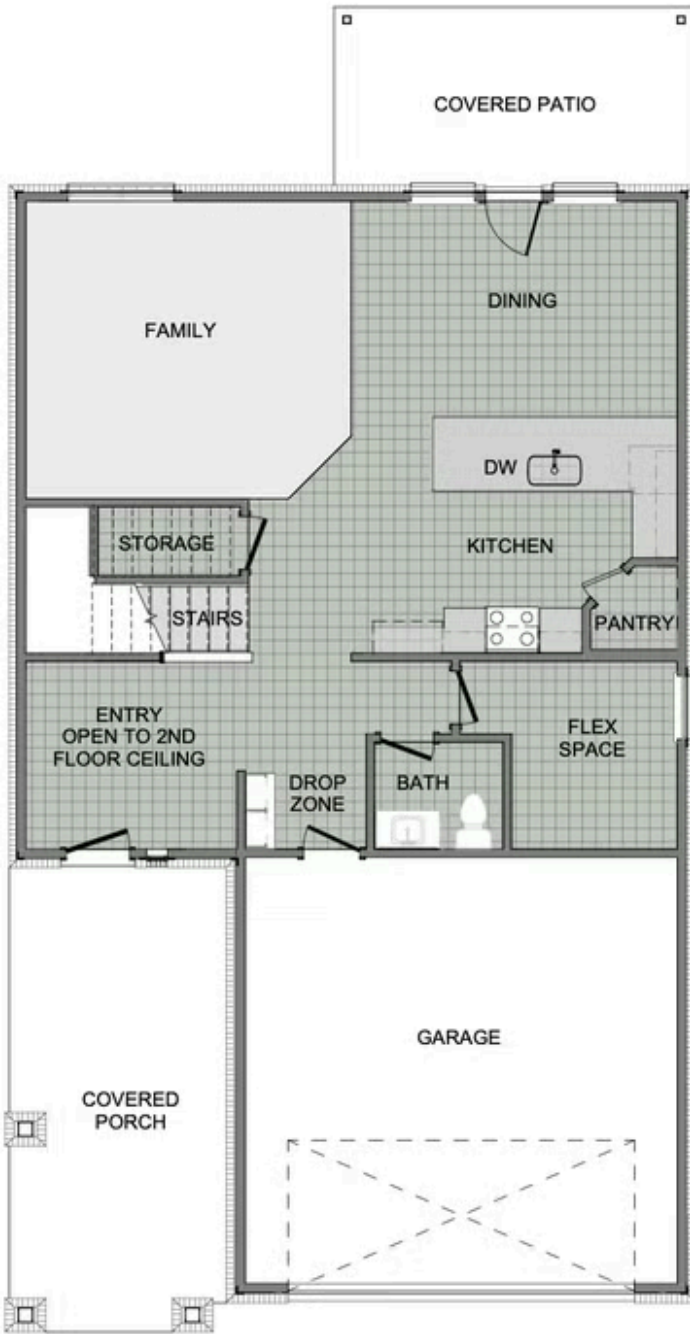

GRANDVIEW ESTATES
2360 Two Story
Floor Plan

STARTING AT **\$371,000** 🛏️ 4 - 5 🚿 2.5 🚗 2 🏠 2,360 FT²

This floor plan boasts 2360 square feet, 4-5 bedrooms, 2.5 bathrooms. This is one of the most versatile floor plans yet! With an option for a loft or a fifth bedroom, a flex space perfect for that home gym or office you've been needing, and an open concept downstairs, this home will fit any family. Check out the sky-high ceilings in the entry, the drop zone coming in fr...

AMENITIES

SIDEWALKS

RURAL
DEVELOPMENT
FINANCING

1ST FLOOR

2ND FLOOR - LOFT OPTION

2ND FLOOR - 5 BED OPTION