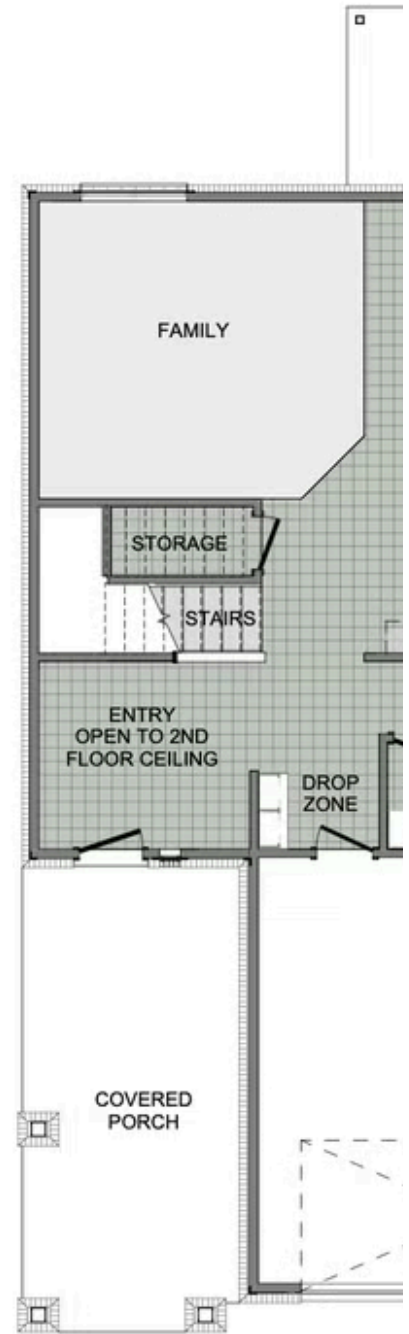

GRANDVIEW ESTATES
2360 Two Story
Floor Plan

STARTING AT **\$371,000** 🛏️ 4 - 5 🚿 2.5 🚗 2 🏠 2,360 FT²

This floor plan boasts 2360 square feet, 4-5 bedrooms, 2.5 bathrooms. This is one of the most versatile floor plans yet! With an option for a loft or a fifth bedroom, a flex space perfect for that home gym or office you've been needing, and an open concept downstairs, this home will fit any family. Check out the sky-high ceilings in the entry, the drop zone coming in fr...

AMENITIES

SIDEWALKS

RURAL
DEVELOPMENT
FINANCING

1ST FLOOR

2ND FLOOR - LOFT OPTION

2ND FLOOR - 5 BED OPTION