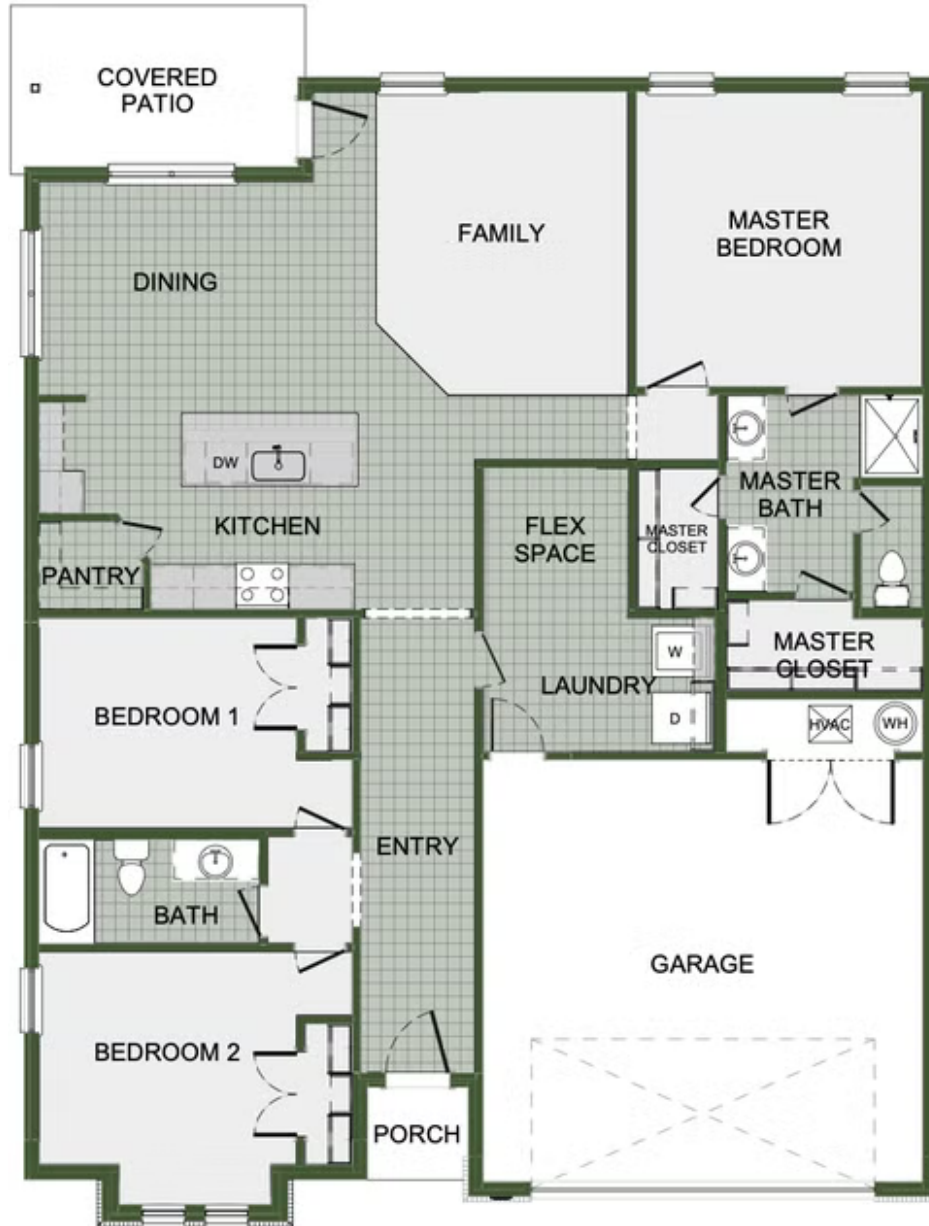

STARTING AT \$365,000  3  2  2  1,726 FT²

This 3 bed, 2 bath 1714 square foot floor plan is customizable to your needs. Take your pick from a flexible living space, coffee bar, or pocket office in this 1,700-square-foot home. The ability to choose from structural options to best suit your lifestyle makes this house a home! With an open-concept living space and covered patio, this house is perfect for entertaini...

AMENITIES

SIDEWALKS

GREENSPACE

POCKET OFFICE OPTION

FLEX SPACE OPTION

COFFEE BAR OPTION