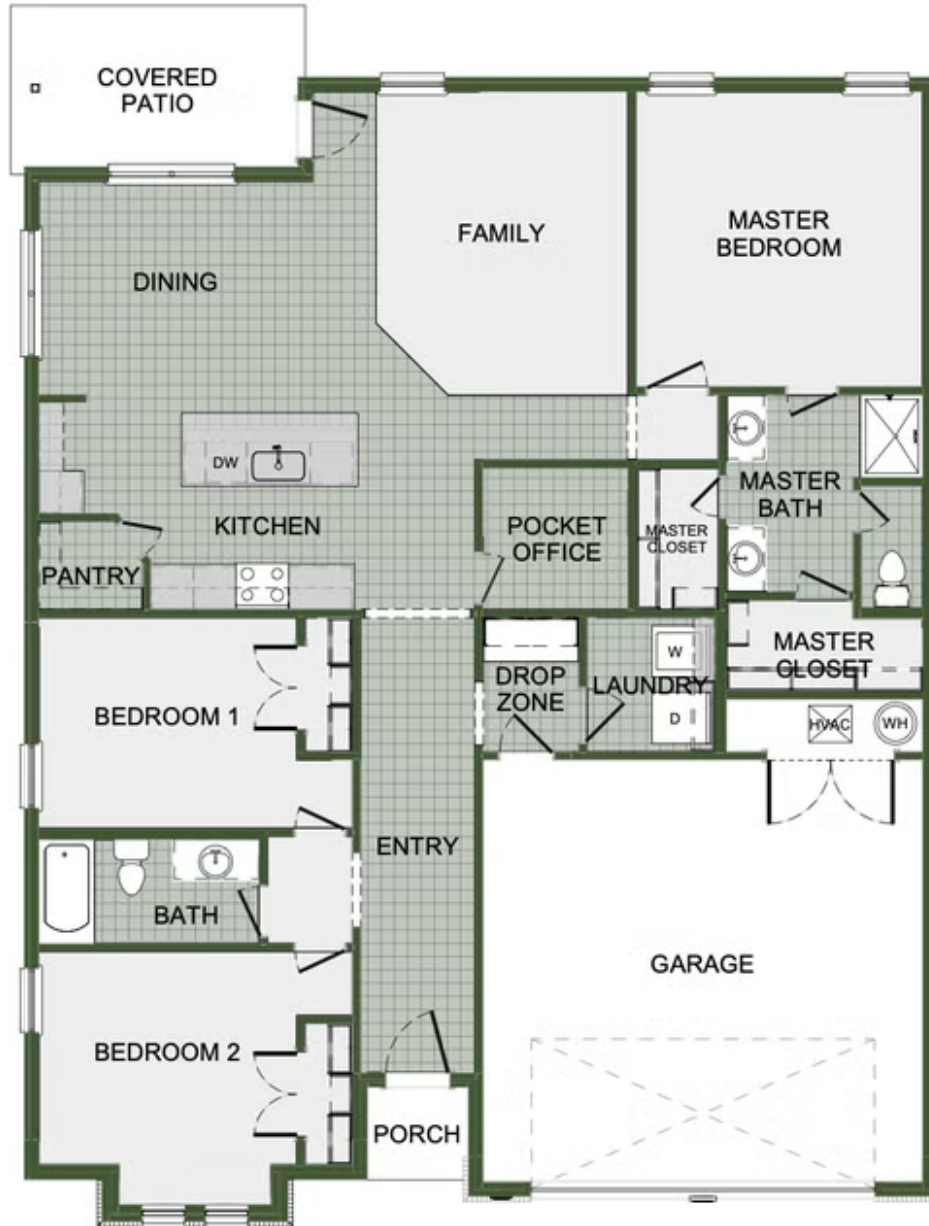

STARTING AT \$365,000  3  2  2  1,726 FT²

This 3 bed, 2 bath 1714 square foot floor plan is customizable to your needs. Take your pick from a flexible living space, coffee bar, or pocket office in this 1,700-square-foot home. The ability to choose from structural options to best suit your lifestyle makes this house a home! With an open-concept living space and covered patio, this house is perfect for entertaini...

AMENITIES

SIDEWALKS

GREENSPACE

POCKET OFFICE OPTION

FLEX SPACE OPTION

COFFEE BAR OPTION