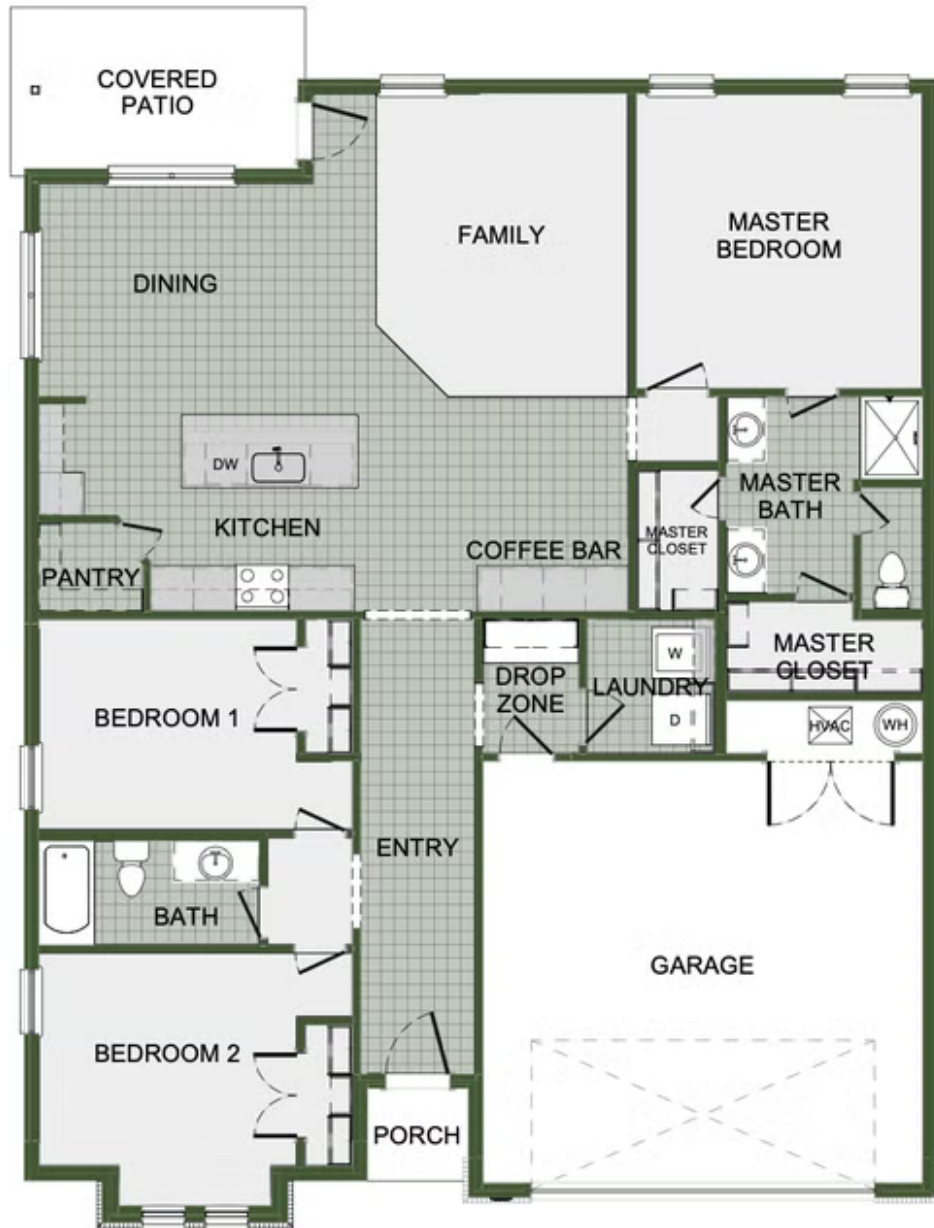

STARTING AT \$365,000  3  2  2  1,726 FT²

This 3 bed, 2 bath 1714 square foot floor plan is customizable to your needs. Take your pick from a flexible living space, coffee bar, or pocket office in this 1,700-square-foot home. The ability to choose from structural options to best suit your lifestyle makes this house a home! With an open-concept living space and covered patio, this house is perfect for entertaini...

AMENITIES

SIDEWALKS

GREENSPACE

POCKET OFFICE OPTION

FLEX SPACE OPTION

COFFEE BAR OPTION