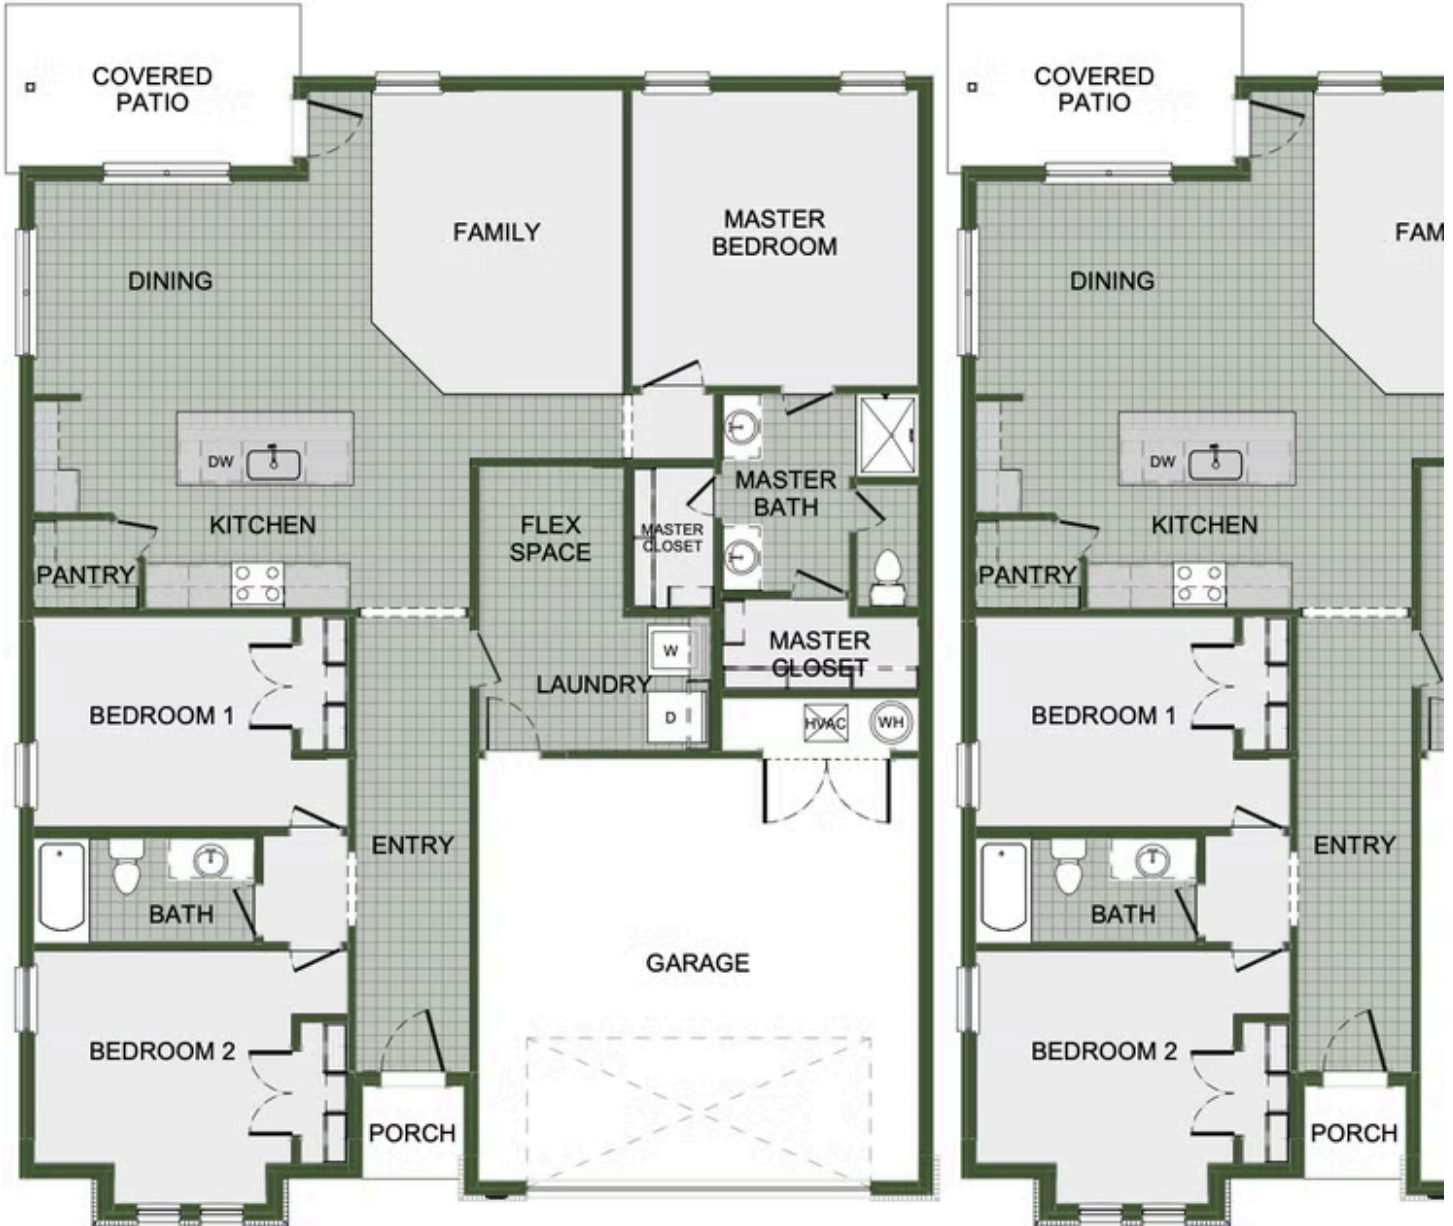

DEERE CREEK

2361 Buckside St.

Springdale, AR 72762

PRICED AT \$374,983  3  2.0  2  1726 FT²

Enjoy the convenience of the flexible living space in this 1,700-square-foot home. With 3 bedrooms and 2 bathrooms; an open concept living space and covered patio, this house is perfect for entertaining. Complete with a large primary suite with double closets!

AMENITIES

SIDEWALKS

GREENSPACE

FLEX SPACE OPTION