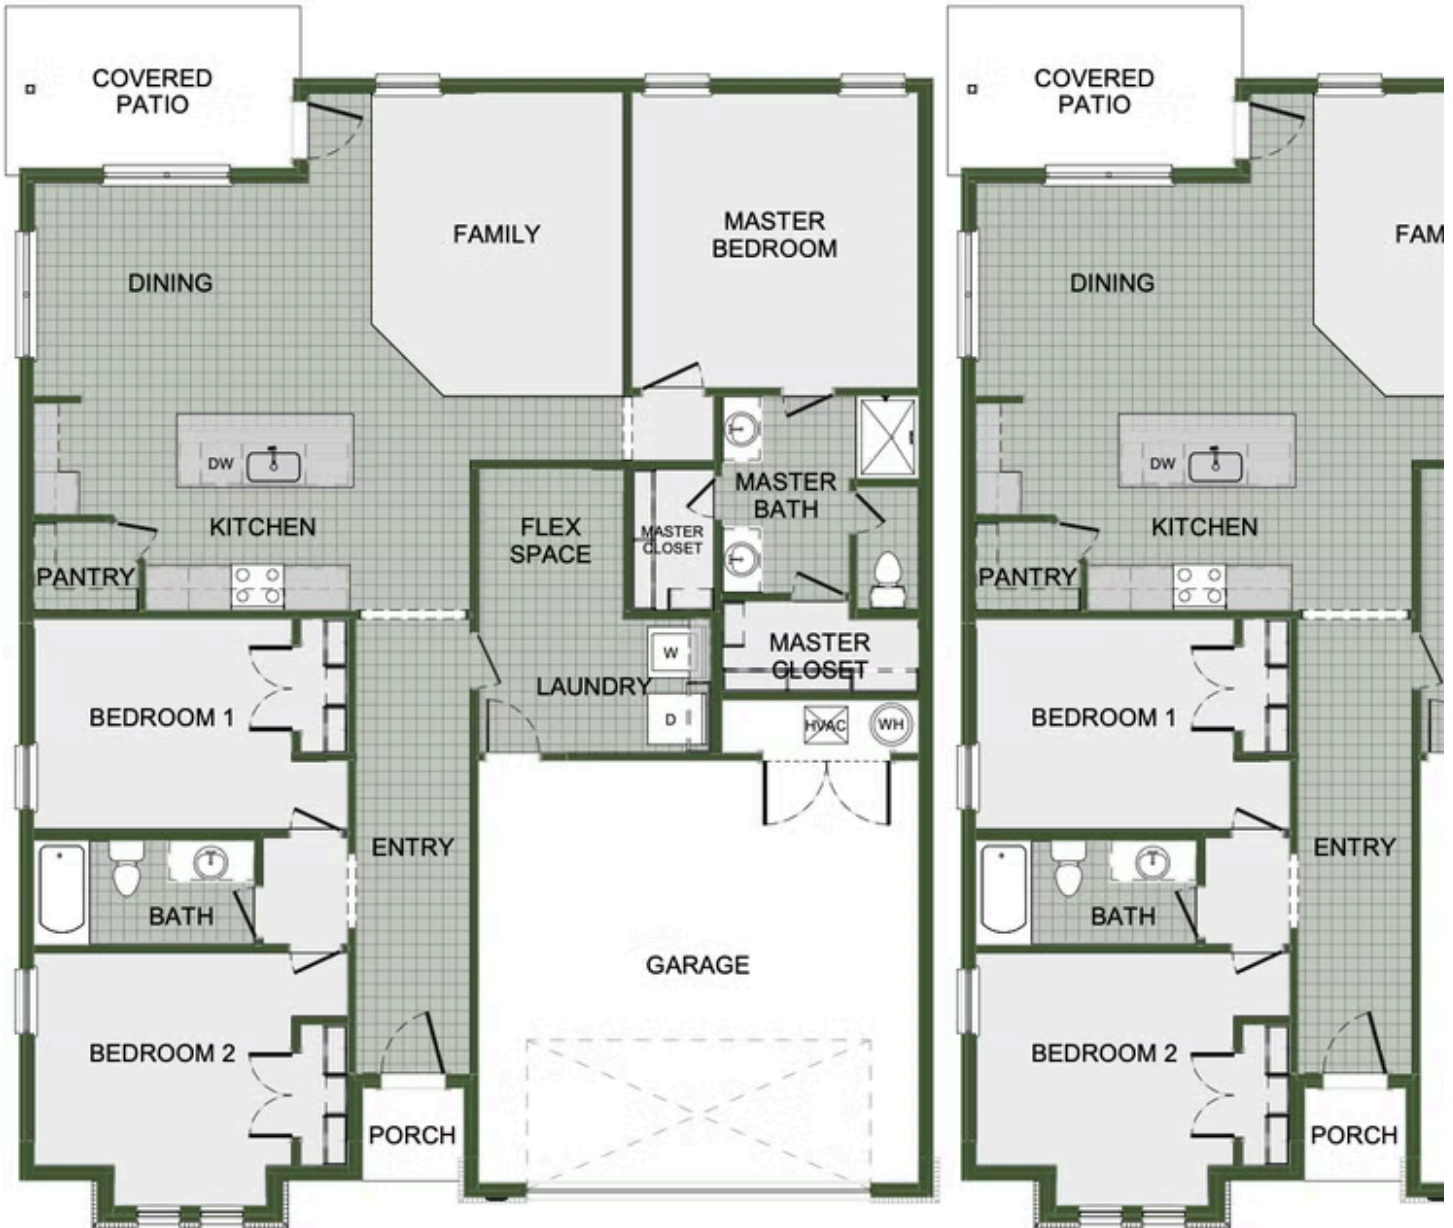

DEERE CREEK

2361 Buckside St.

Springdale, AR 72762

PRICED AT \$377,805  3  2.0  2  1726 FT²

Enjoy the convenience of the flexible living space in this 1,700-square-foot home. With 3 bedrooms and 2 bathrooms; an open concept living space and covered patio, this house is perfect for entertaining. Complete with a large primary suite with double closets!

AMENITIES

SIDEWALKS

GREENSPACE

FLEX SPACE OPTION