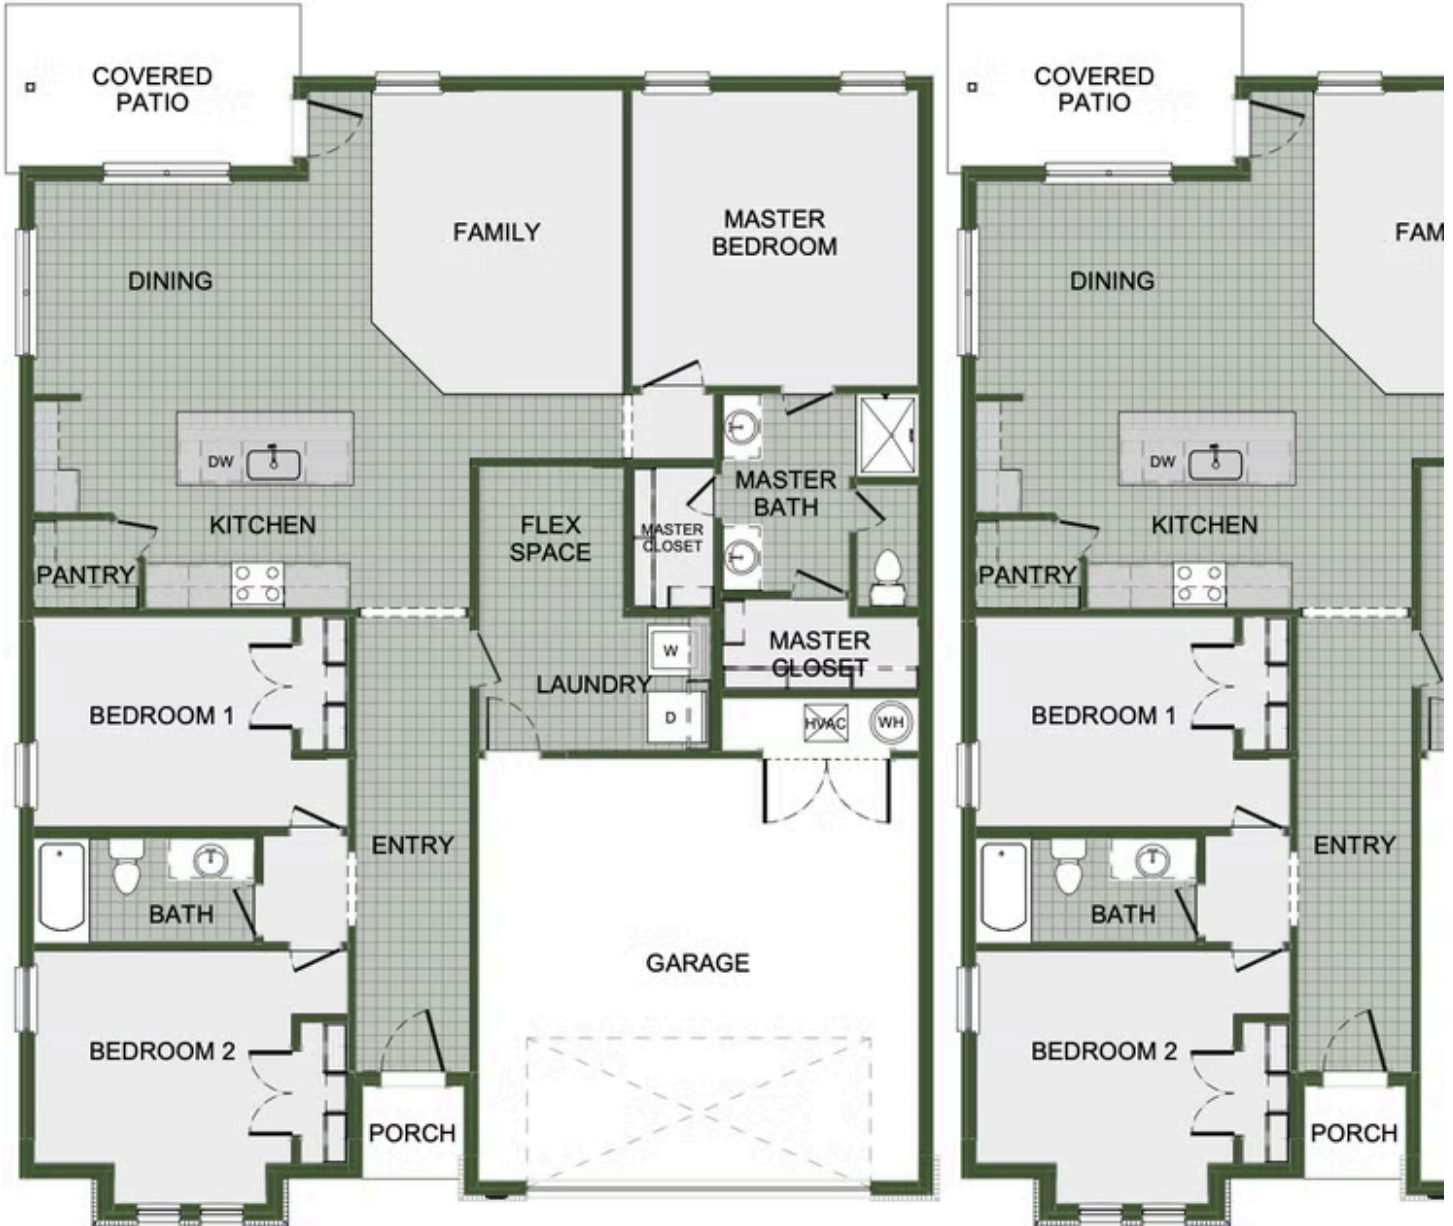

DEERE CREEK

2361 Buckside St.

Springdale, AR 72762

PRICED AT **\$384,983**  3  2.0  2  1726 FT²

Enjoy the convenience of the flexible living space in this 1,700-square-foot home. With 3 bedrooms and 2 bathrooms; an open concept living space and covered patio, this house is perfect for entertaining. Complete with a large primary suite with double closets!

AMENITIES

SIDEWALKS

GREENSPACE

FLEX SPACE OPTION