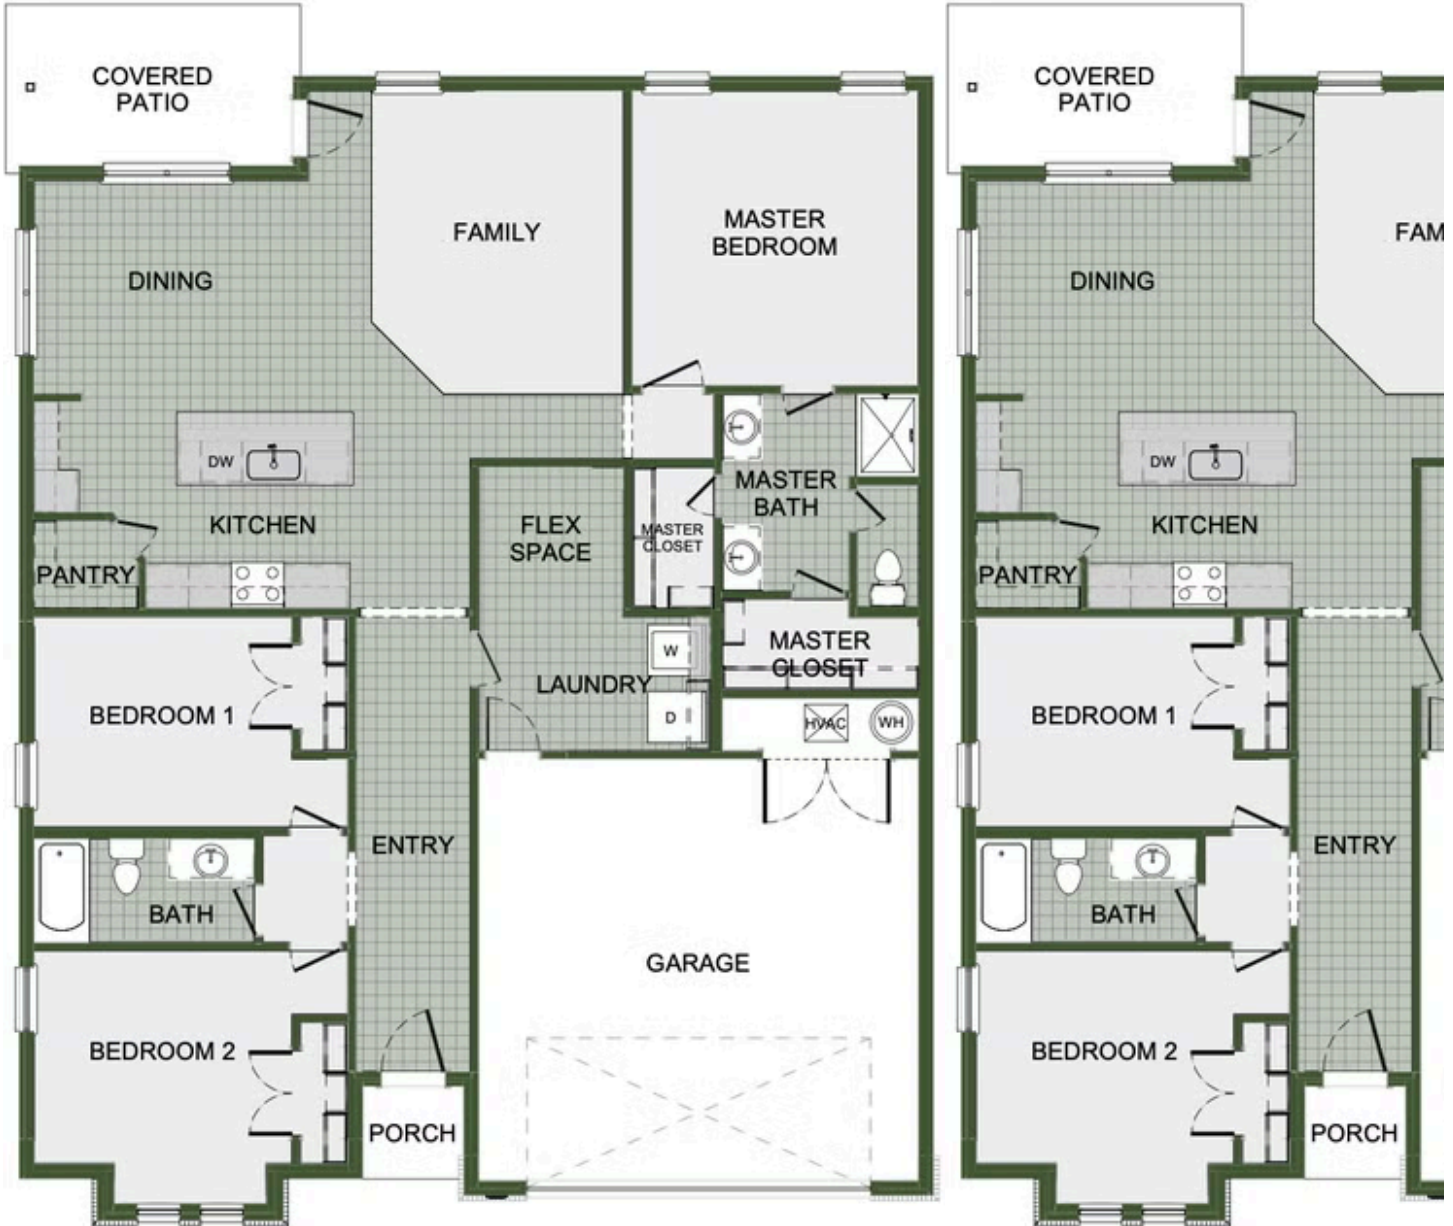

DEERE CREEK

2361 Buckside St.

Springdale, AR 72762

PRICED AT \$384,983  3  2.0  2  1726 FT<sup>2</sup>

Enjoy the convenience of the flexible living space in this 1,700-square-foot home. With 3 bedrooms and 2 bathrooms; an open concept living space and covered patio, this house is perfect for entertaining. Complete with a large primary suite with double closets!

#### AMENITIES

SIDEWALKS

GREENSPACE

FLEX SPACE OPTION