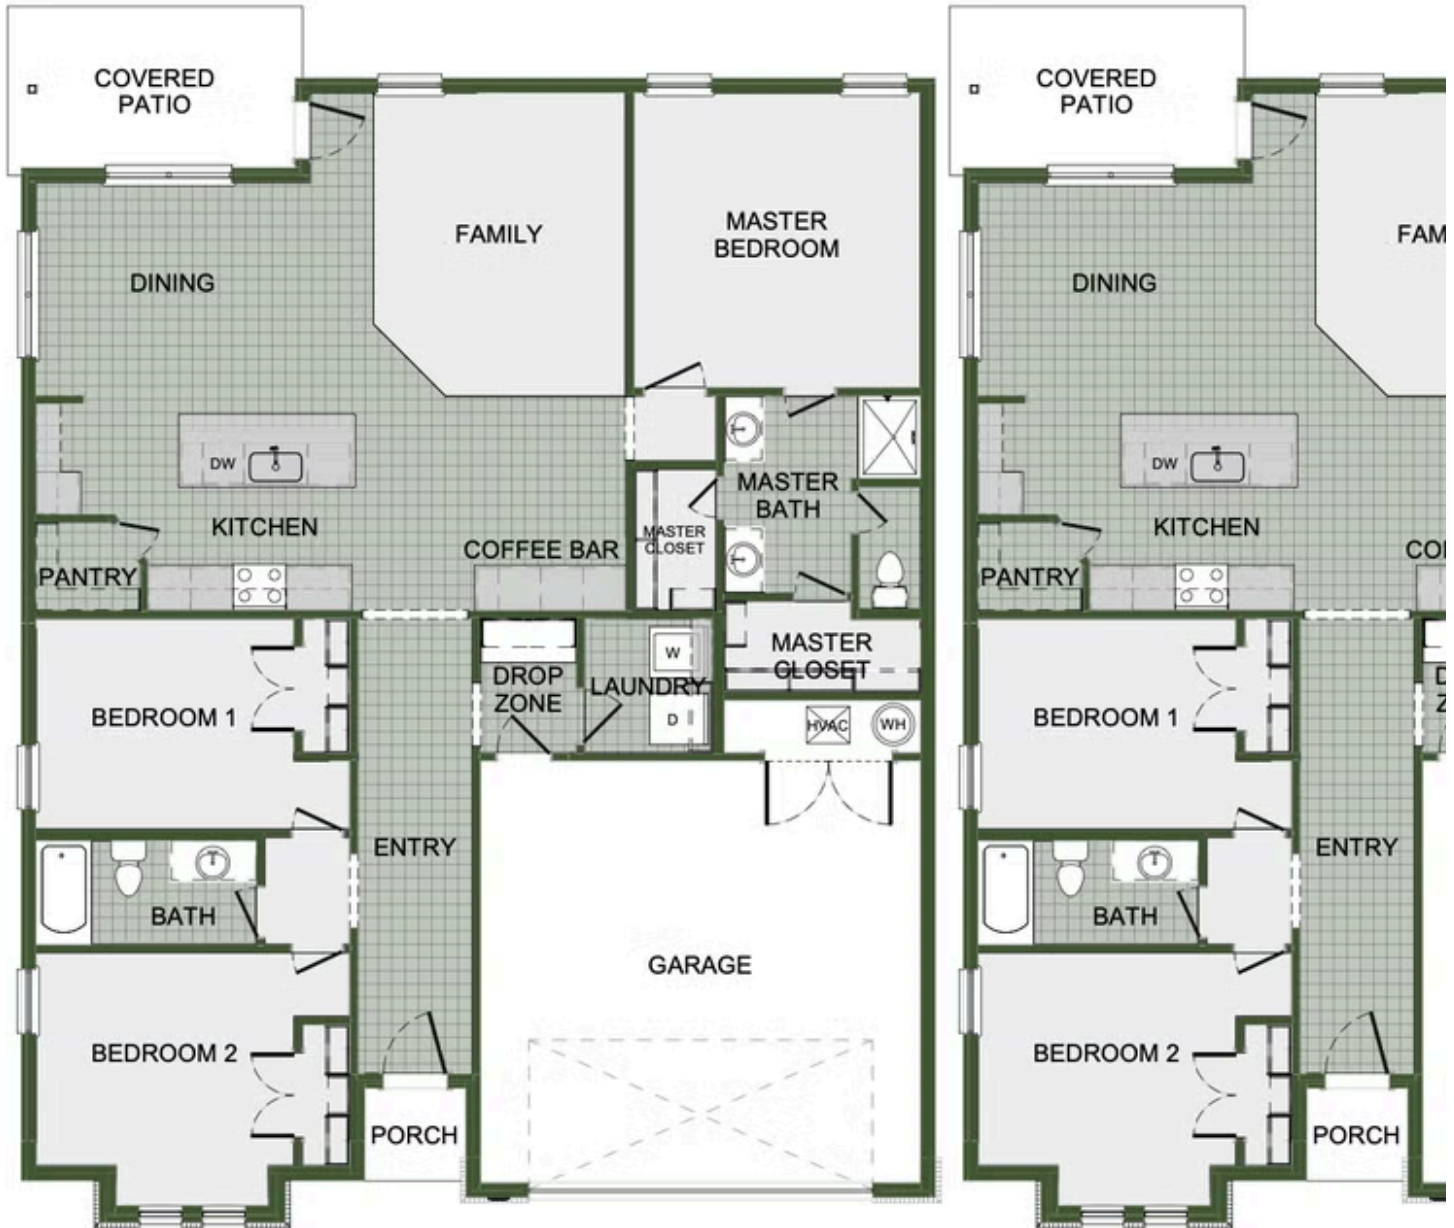

DEERE CREEK

5008 Wheatgrass Ave.

Springdale, AR 72762

PRICED AT **\$383,870**  3  2.0  2  1726 FT²

This 3 bed, 2 bath 1714 square foot floor plan is customizable to your needs. Take your pick from a flexible living space, coffee bar, or pocket office in this 1,700-square-foot home. The ability to choose from structural options to best suit your lifestyle makes this house a home! With an open-concept living space and covered patio, this house is perfect for entertaini...

AMENITIES

SIDEWALKS

GREENSPACE

COFFEE BAR OPTION