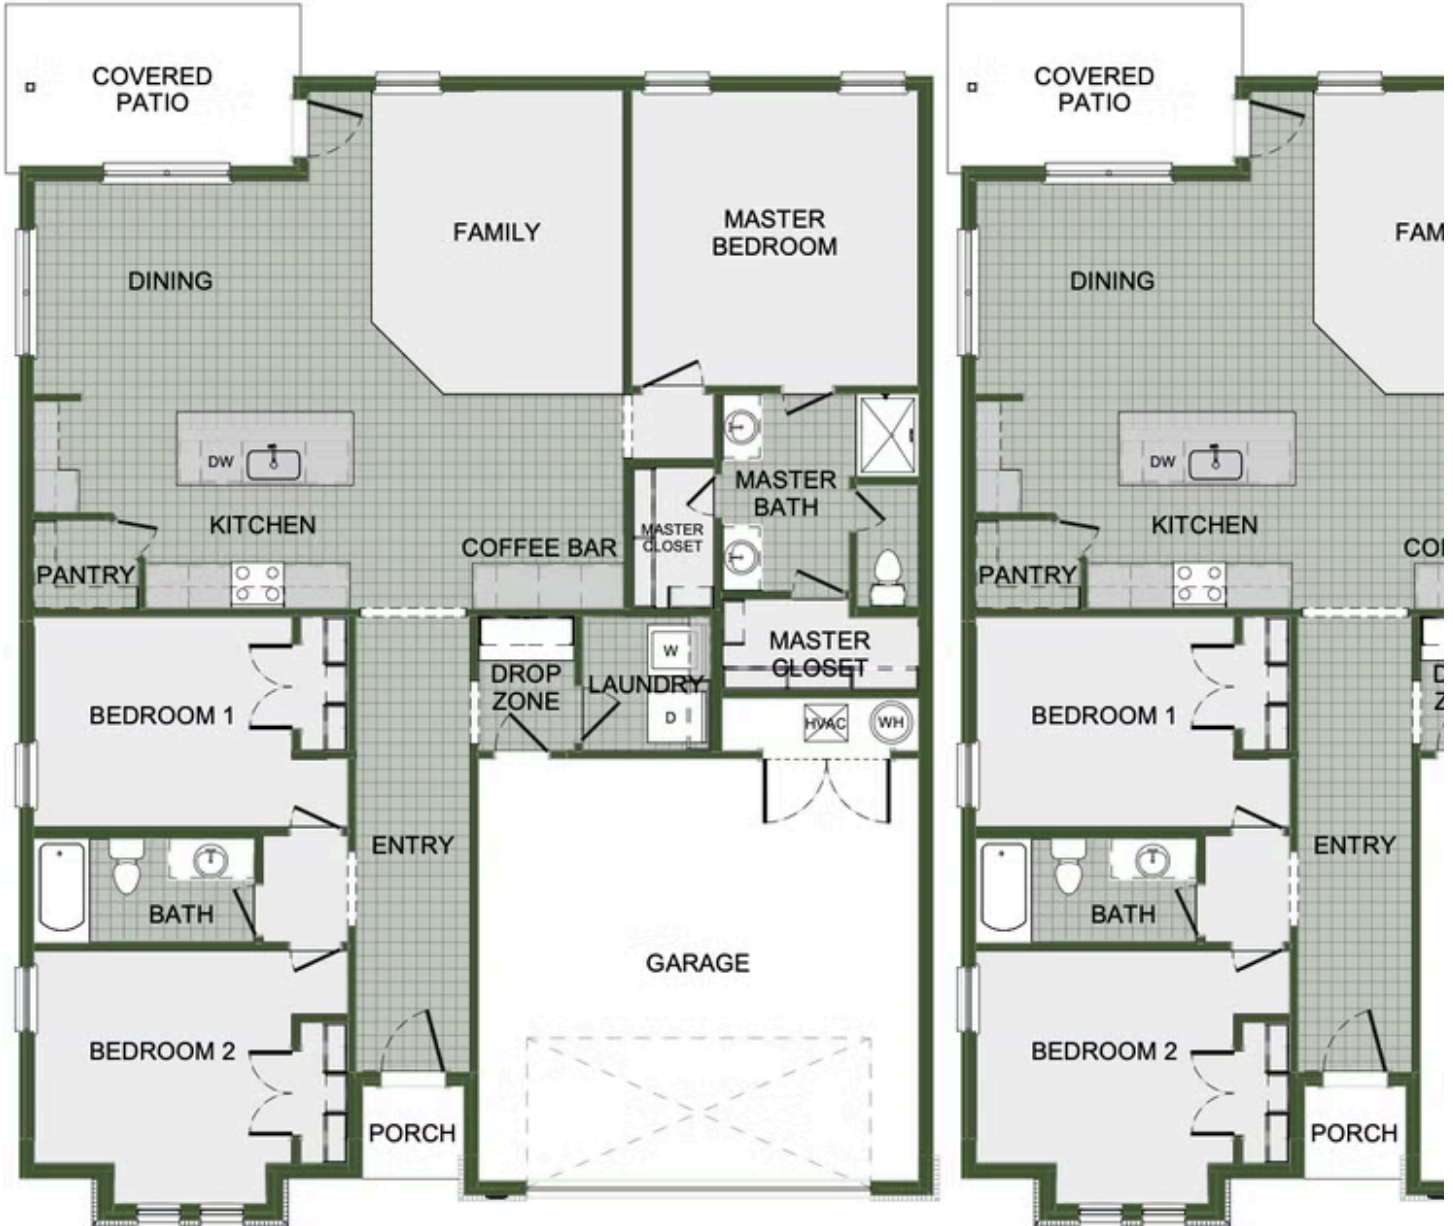

DEERE CREEK

5031 Little Field Ave.

Springdale, AR 72762

PRICED AT **\$379,930**  3  2.0  2  1726 FT²

Take your pick from a flexible living space, coffee bar or pocket office in this 1,700 square foot home. The ability to choose from structural options to best suit your lifestyle makes this house a home! With 3 bedrooms and 2 bathrooms; an open concept living space and covered patio, this house is perfect for entertaining. Complete with a large primary suite with double...

AMENITIES

SIDEWALKS

GREENSPACE

COFFEE BAR OPTION