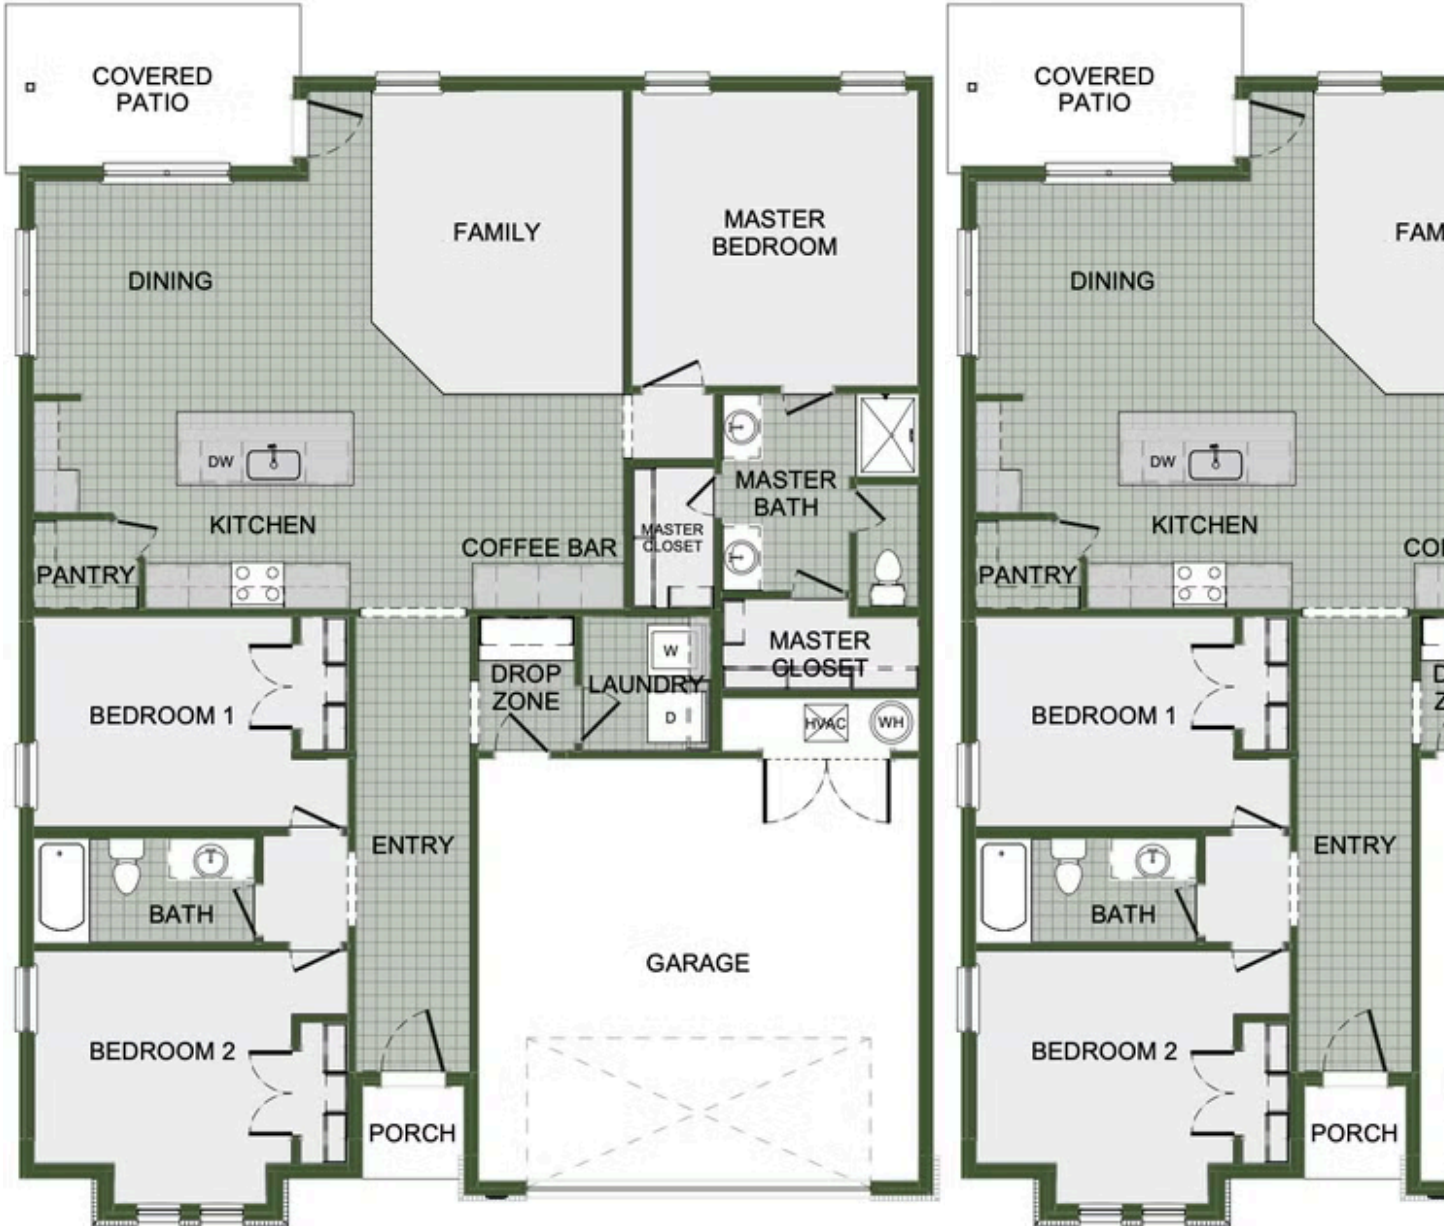

DEERE CREEK

5031 Little Field Ave.

Springdale, AR 72762

PRICED AT **\$389,930**  3  2.0  2  1726 FT<sup>2</sup>

Take your pick from a flexible living space, coffee bar or pocket office in this 1,700 square foot home. The ability to choose from structural options to best suit your lifestyle makes this house a home! With 3 bedrooms and 2 bathrooms; an open concept living space and covered patio, this house is perfect for entertaining. Complete with a large primary suite with double...

### AMENITIES

SIDEWALKS

GREENSPACE

COFFEE BAR OPTION