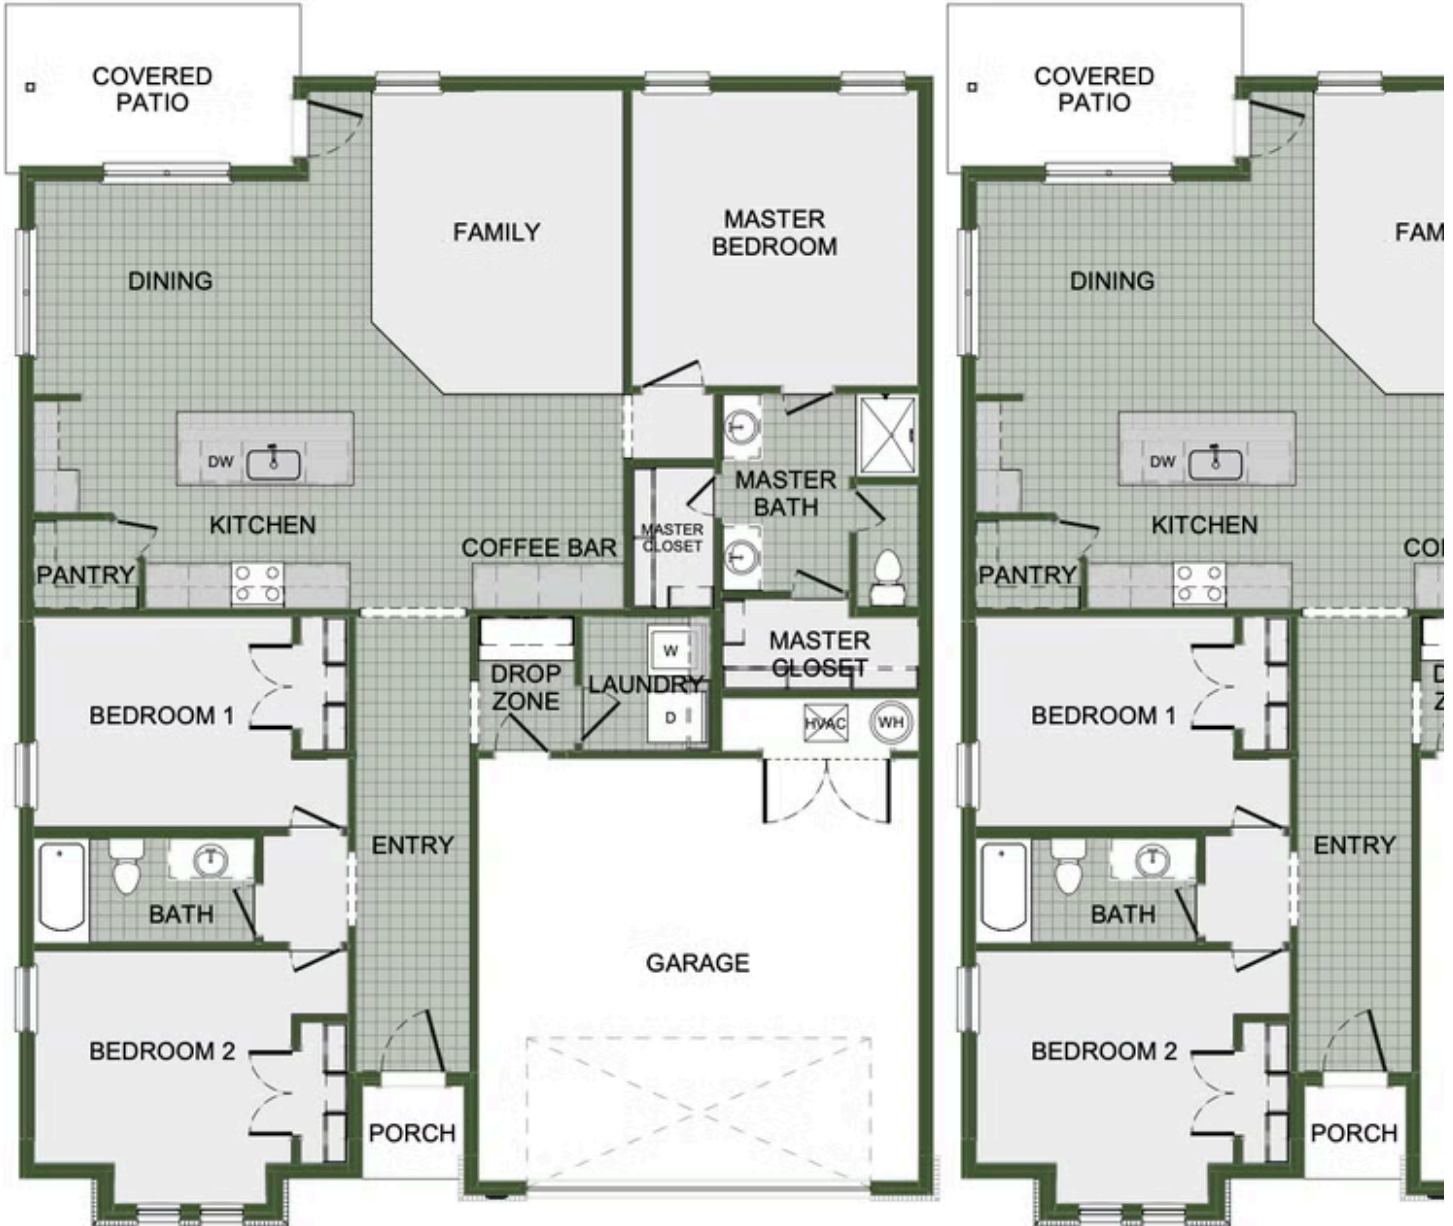

DEERE CREEK

5031 Little Field Ave.

Springdale, AR 72762

PRICED AT \$391,516 3 2.0 2 1726 FT²

Take your pick from a flexible living space, coffee bar or pocket office in this 1,700 square foot home. The ability to choose from structural options to best suit your lifestyle makes this house a home! With 3 bedrooms and 2 bathrooms; an open concept living space and covered patio, this house is perfect for entertaining. Complete with a large primary suite with double...

AMENITIES

SIDEWALKS

GREENSPACE

COFFEE BAR OPTION