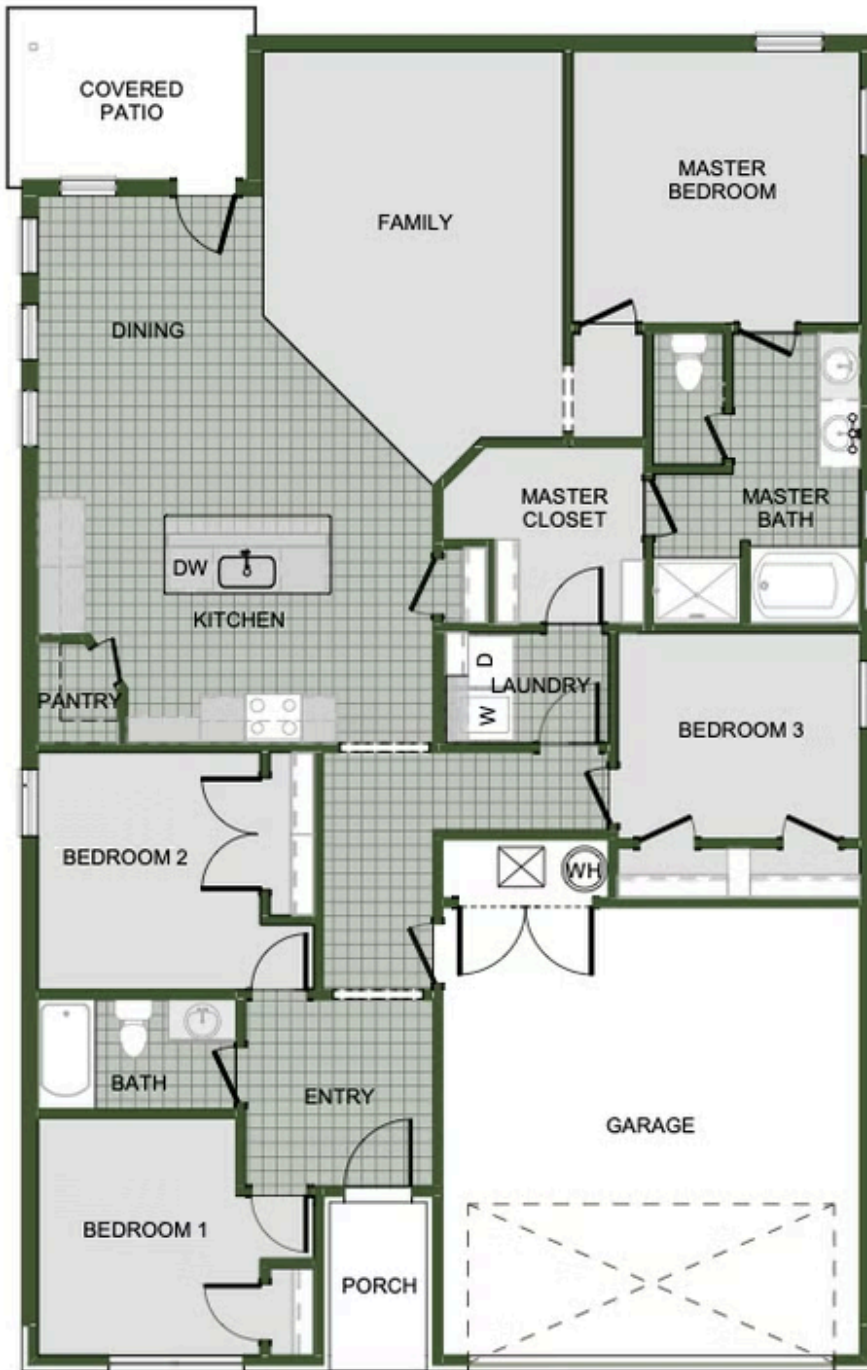

DEERE CREEK

5107 Little Field Ave.

Springdale, AR 72762

PRICED AT **\$388,999**  4  2.0  2  1729 FT²

This gorgeous 4 bedroom home is ready to be filled with your family and friends! Connect with nature in this floor plan thanks to the cozy covered back patio just off the open concept family, dining, and kitchen area. Available space is truly maximized in this home with a kitchen pantry and dedicated laundry space, just off the oversized primary suite closet.

AMENITIES

SIDEWALKS

GREENSPACE

1729-4