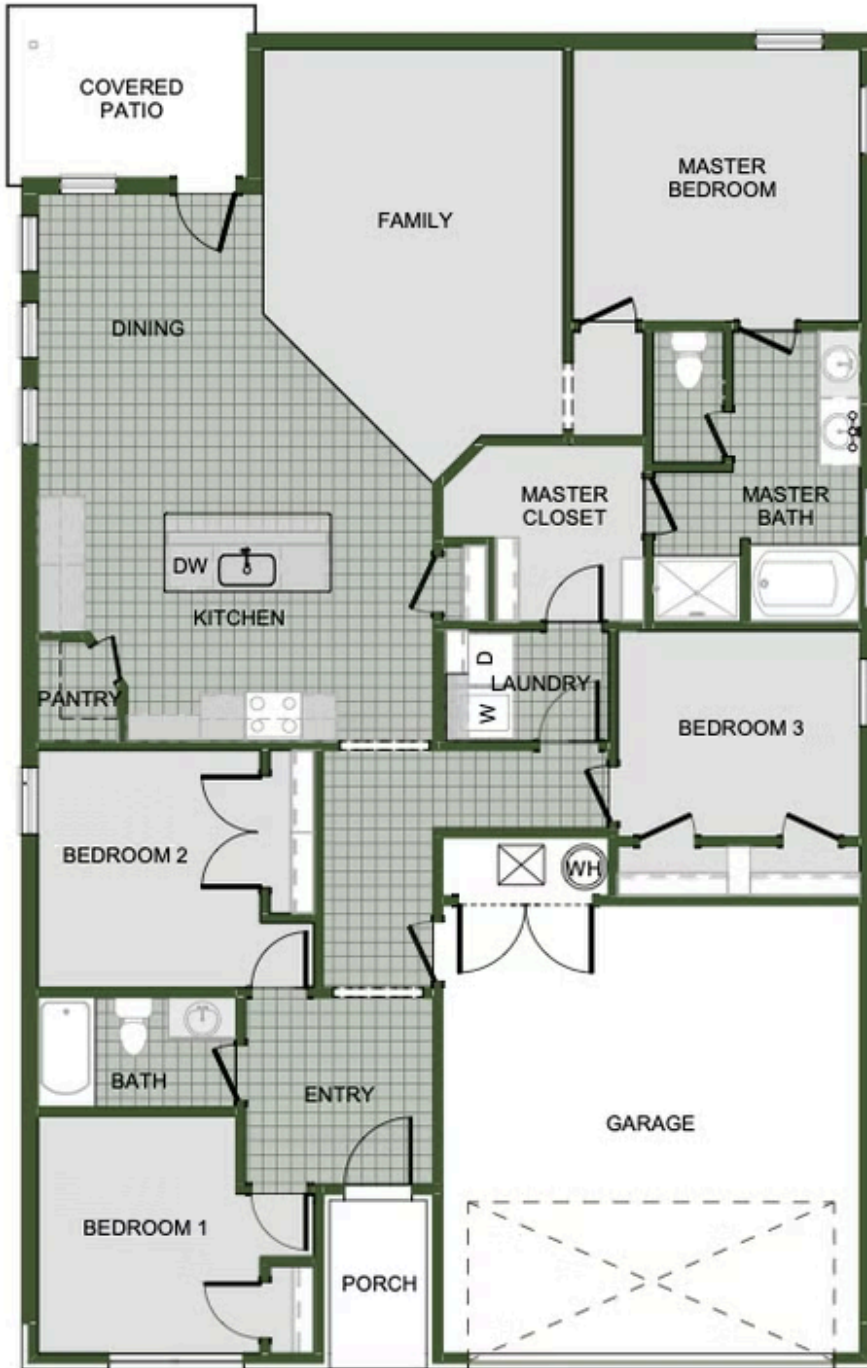

DEERE CREEK

5107 Little Field Ave.

Springdale, AR 72762

PRICED AT **\$379,810** 🛏️ 4 🚿 2.0 🚗 2 📏 1729 FT<sup>2</sup>

This gorgeous 4 bedroom home is ready to be filled with your family and friends! Connect with nature in this floor plan thanks to the cozy covered back patio just off the open concept family, dining, and kitchen area. Available space is truly maximized in this home with a kitchen pantry and dedicated laundry space, just off the oversized primary suite closet.

### AMENITIES

SIDEWALKS

GREENSPACE

1729-4