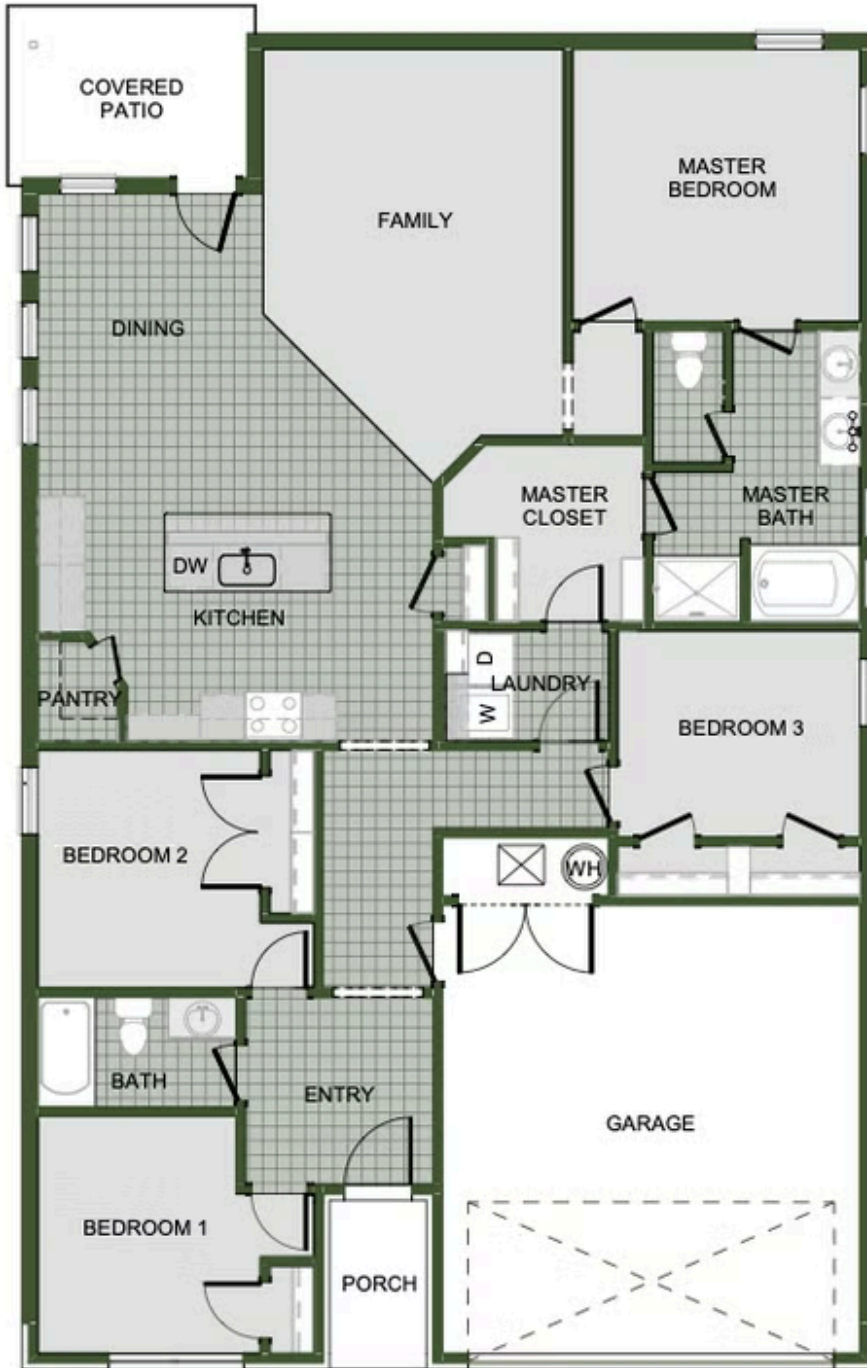

DEERE CREEK

5107 Little Field Ave.

Springdale, AR 72762

PRICED AT **\$388,999**  4  2.0  2  1729 FT²

This gorgeous 4 bedroom home is ready to be filled with your family and friends! Connect with nature in this floor plan thanks to the cozy covered back patio just off the open concept family, dining, and kitchen area. Available space is truly maximized in this home with a kitchen pantry and dedicated laundry space, just off the oversized primary suite closet.

AMENITIES

SIDEWALKS

GREENSPACE

1729-4