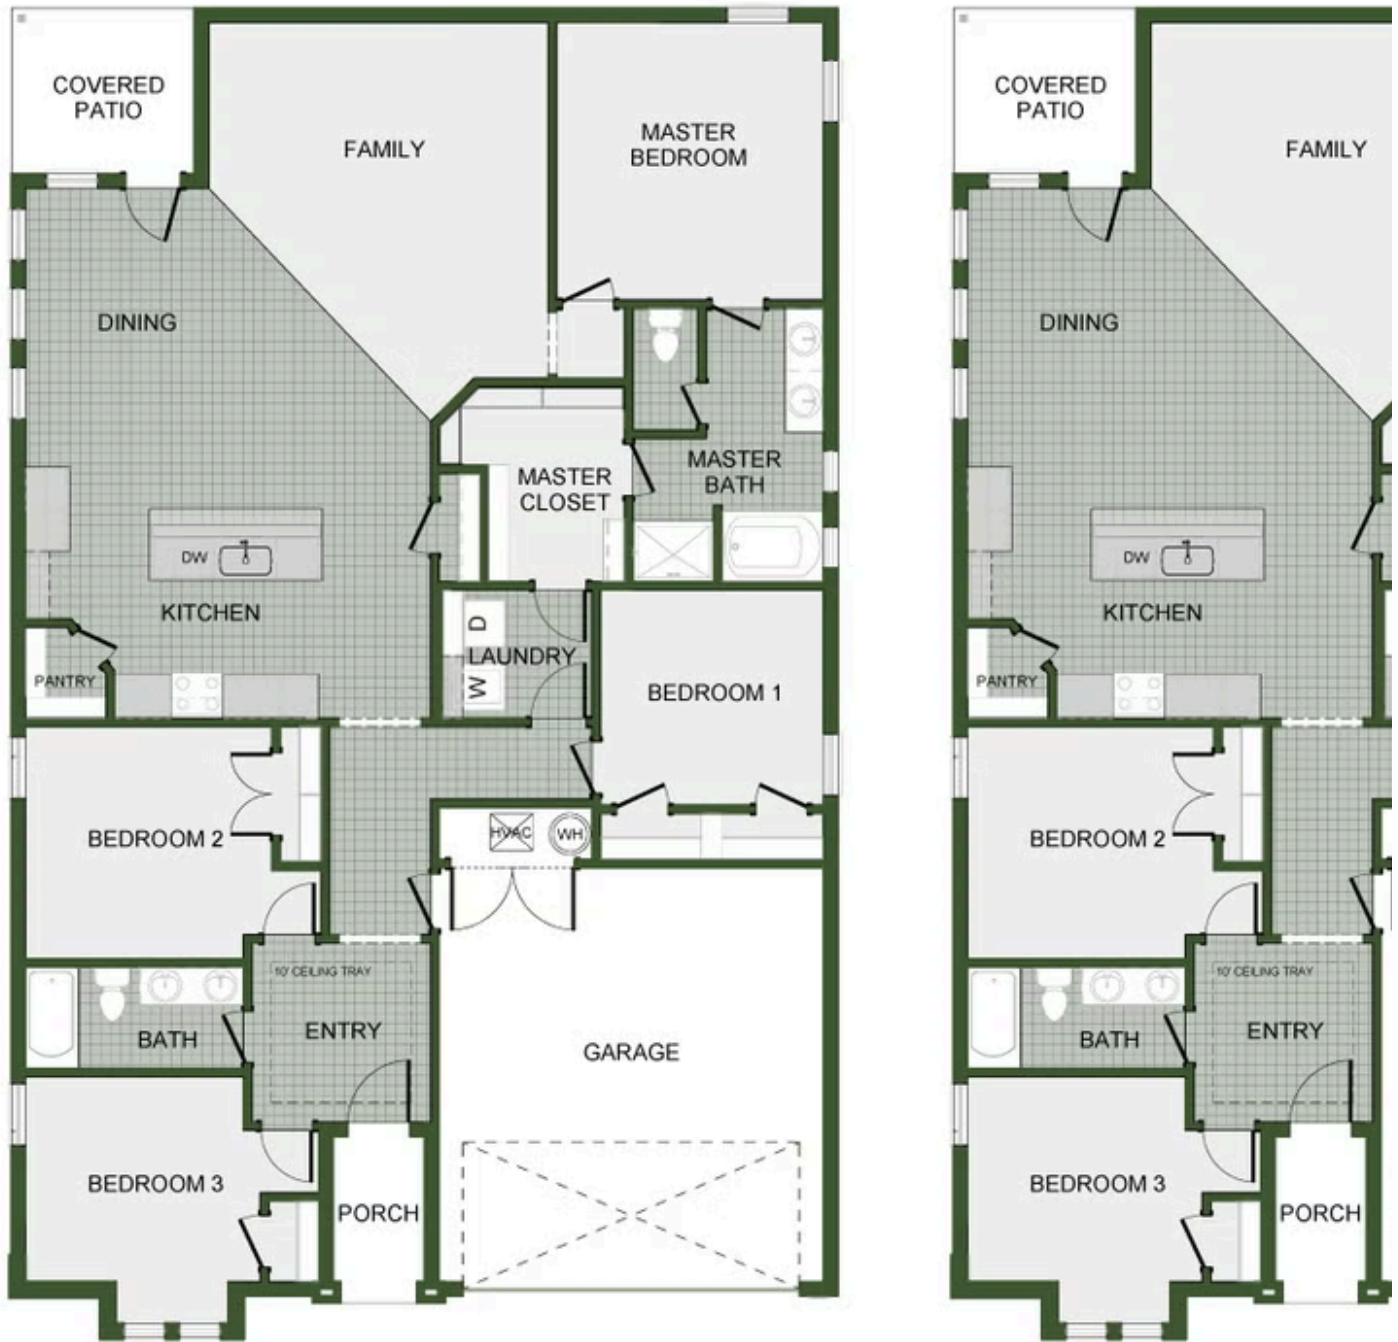

DEERE CREEK

5016 Moose Hollow Ter.

Springdale, AR 72762

PRICED AT \$413,077  4  2.0  2  1950 FT<sup>2</sup>

This 1950 square foot 4 bedroom, 2 bathroom home features a spacious and open floor plan. The main living area includes a large living room that flows seamlessly into a modern kitchen and dining area, creating the perfect space for entertaining guests. The home includes four bedrooms and two full bathrooms. With its thoughtful design and practical amenities, this home i...

#### AMENITIES

SIDEWALKS

GREENSPACE

1950-4