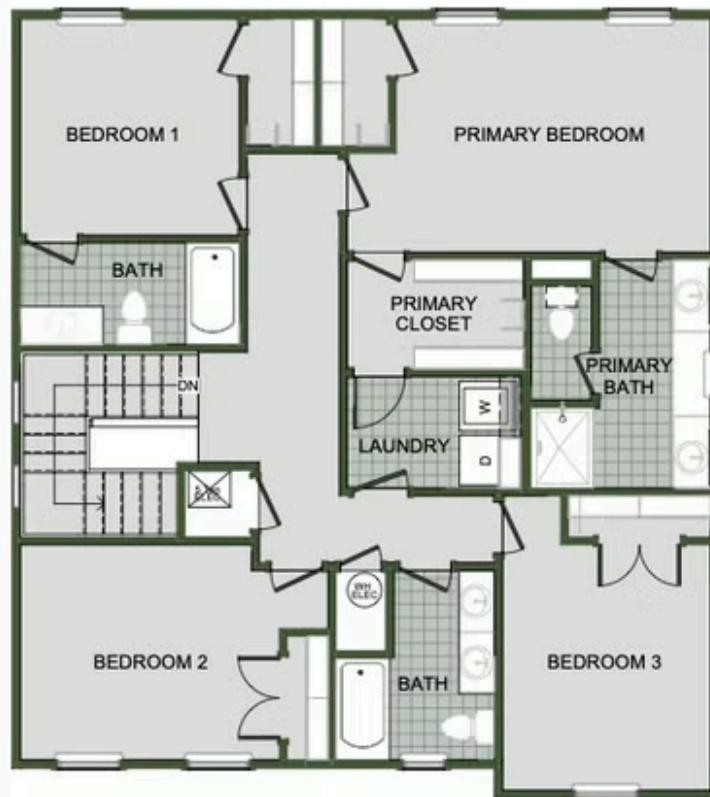

DEERE CREEK

2000 Two Story

Floor Plan

STARTING AT **\$396,000**  3 - 4  2.5 - 3  2  2,000 FT²

Introducing our 2000 Two Story this 3 - 4 bedroom, 2.5 to 3.5 bathroom with 1979 square foot home is the epitome of versatility for your family's needs! This floor plan offers an open-concept layout on the ground floor, with options for an upstairs loft, a fourth bedroom, or even a bedroom en-suite. Discover a home that adapts to your lifestyle with the 2000 Two Story –...

AMENITIES

SIDEWALKS

GREENSPACE

FIRST FLOOR

LOFT OPTION

4 BEDROOM EN-SUITE OPTION

4 BEDROOM OPTION