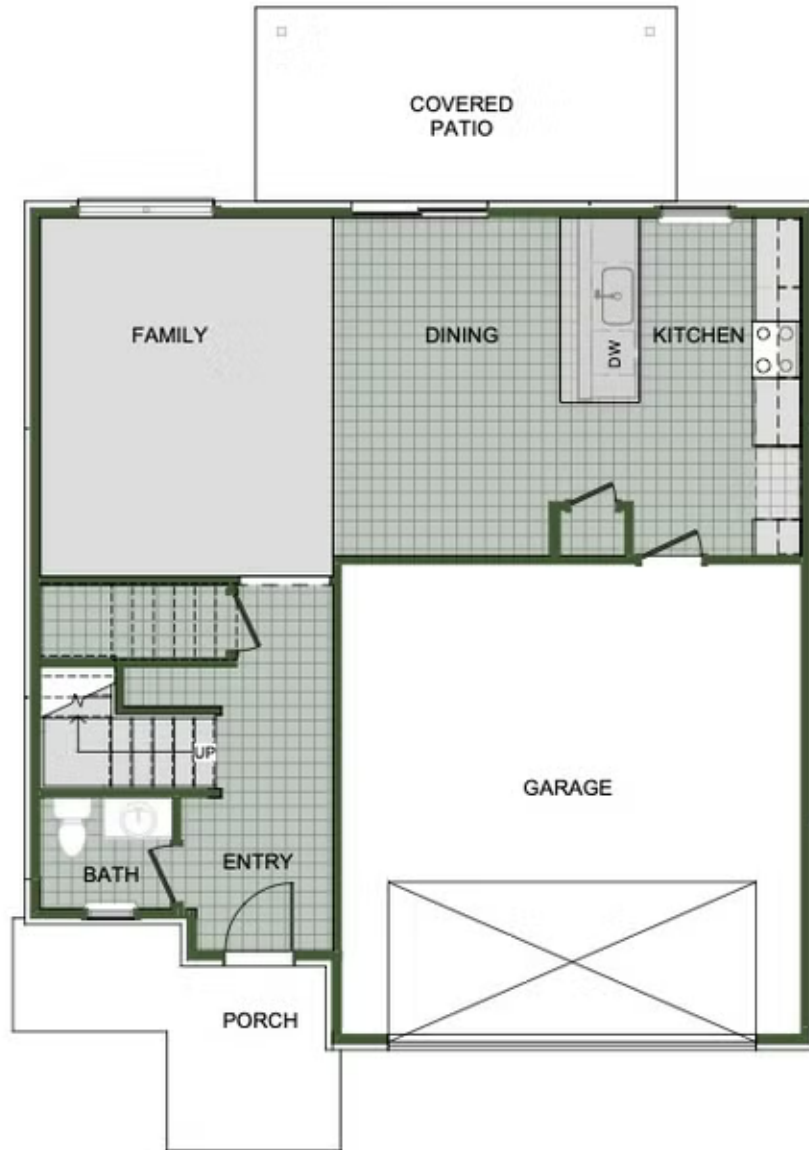

STARTING AT **\$387,000** 🛏️ 3 - 4 🚿 2.5 - 3 🚗 2 📏 2,000 FT²

Introducing our 2000 Two Story this 3 - 4 bedroom, 2.5 to 3.5 bathroom with 1979 square foot home is the epitome of versatility for your family's needs! This floor plan offers an open-concept layout on the ground floor, with options for an upstairs loft, a fourth bedroom, or even a bedroom en-suite. Discover a home that adapts to your lifestyle with the 2000 Two Story –...

AMENITIES

SIDEWALKS

GREENSPACE

FIRST FLOOR

LOFT OPTION

4 BEDROOM EN-SUITE OPTION

4 BEDROOM OPTION