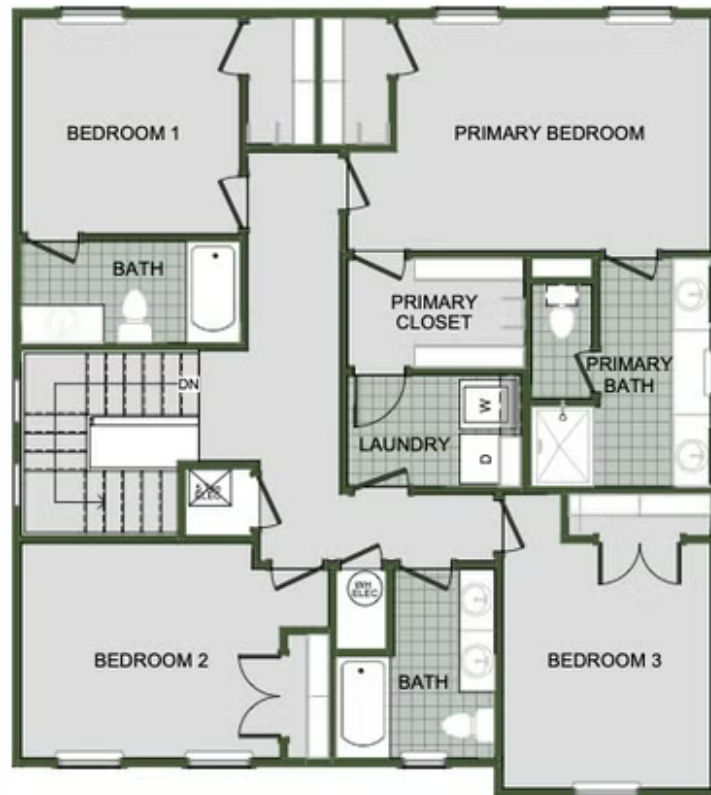

STARTING AT **\$387,000** 🛏️ 3 - 4 🚿 2.5 - 3 🚗 2 📏 2,000 FT²

Introducing our 2000 Two Story this 3 - 4 bedroom, 2.5 to 3.5 bathroom with 1979 square foot home is the epitome of versatility for your family's needs! This floor plan offers an open-concept layout on the ground floor, with options for an upstairs loft, a fourth bedroom, or even a bedroom en-suite. Discover a home that adapts to your lifestyle with the 2000 Two Story –...

AMENITIES

SIDEWALKS

GREENSPACE

FIRST FLOOR

LOFT OPTION

4 BEDROOM EN-SUITE OPTION

4 BEDROOM OPTION