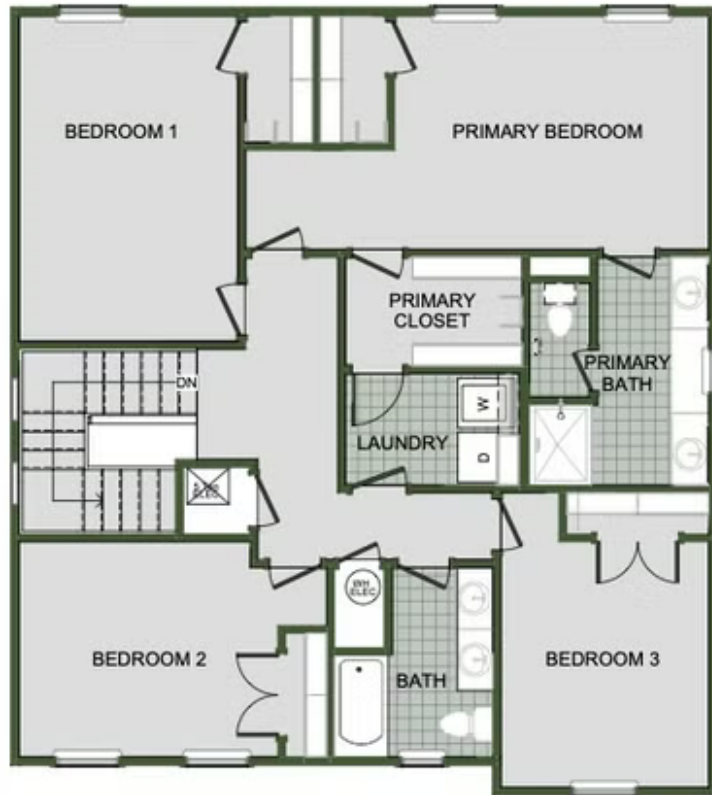

STARTING AT **\$387,000** 🛏️ 3 - 4 🚿 2.5 - 3 🚗 2 📏 2,000 FT²

Introducing our 2000 Two Story this 3 - 4 bedroom, 2.5 to 3.5 bathroom with 1979 square foot home is the epitome of versatility for your family's needs! This floor plan offers an open-concept layout on the ground floor, with options for an upstairs loft, a fourth bedroom, or even a bedroom en-suite. Discover a home that adapts to your lifestyle with the 2000 Two Story –...

AMENITIES

SIDEWALKS

GREENSPACE

FIRST FLOOR

LOFT OPTION

4 BEDROOM EN-SUITE OPTION

4 BEDROOM OPTION