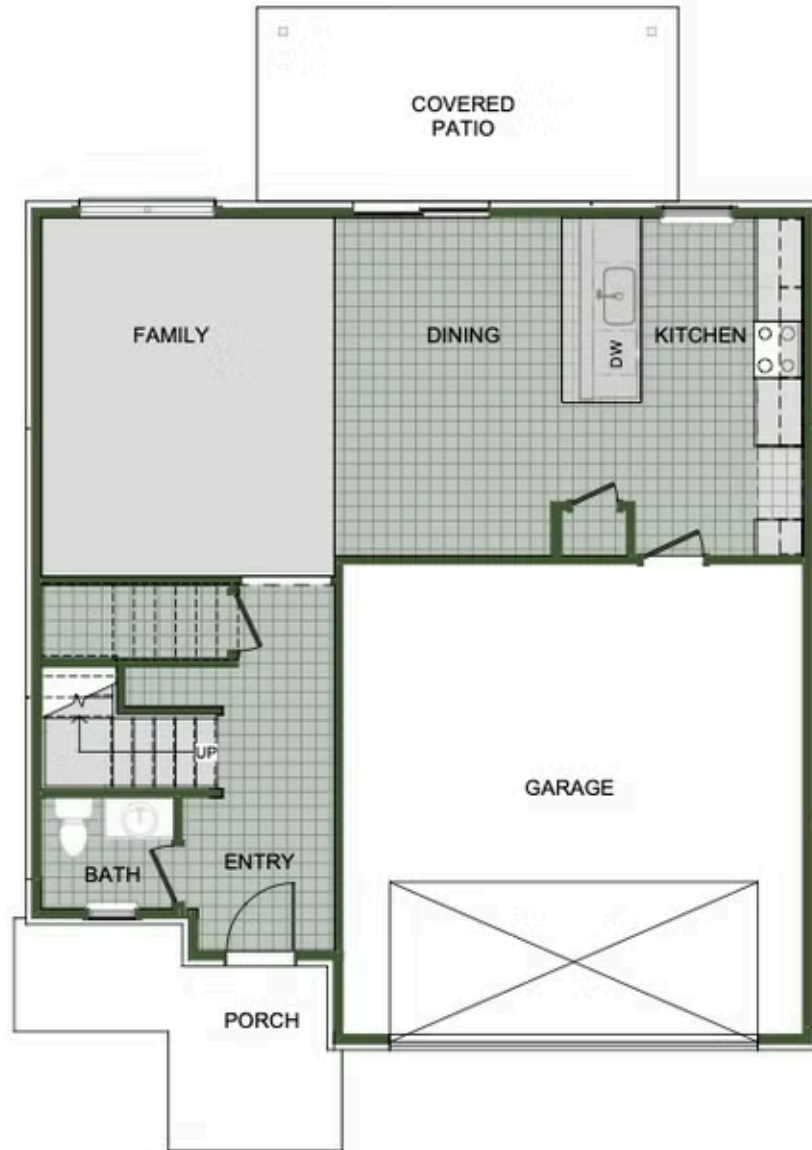

DEERE CREEK

2000 Two Story

Floor Plan

STARTING AT **\$396,000**  3 - 4  2.5 - 3  2  2,000 FT²

Introducing our 2000 Two Story this 3 - 4 bedroom, 2.5 to 3.5 bathroom with 1979 square foot home is the epitome of versatility for your family's needs! This floor plan offers an open-concept layout on the ground floor, with options for an upstairs loft, a fourth bedroom, or even a bedroom en-suite. Discover a home that adapts to your lifestyle with the 2000 Two Story –...

AMENITIES

SIDEWALKS

GREENSPACE

FIRST FLOOR

LOFT OPTION

4 BEDROOM EN-SUITE OPTION

4 BEDROOM OPTION