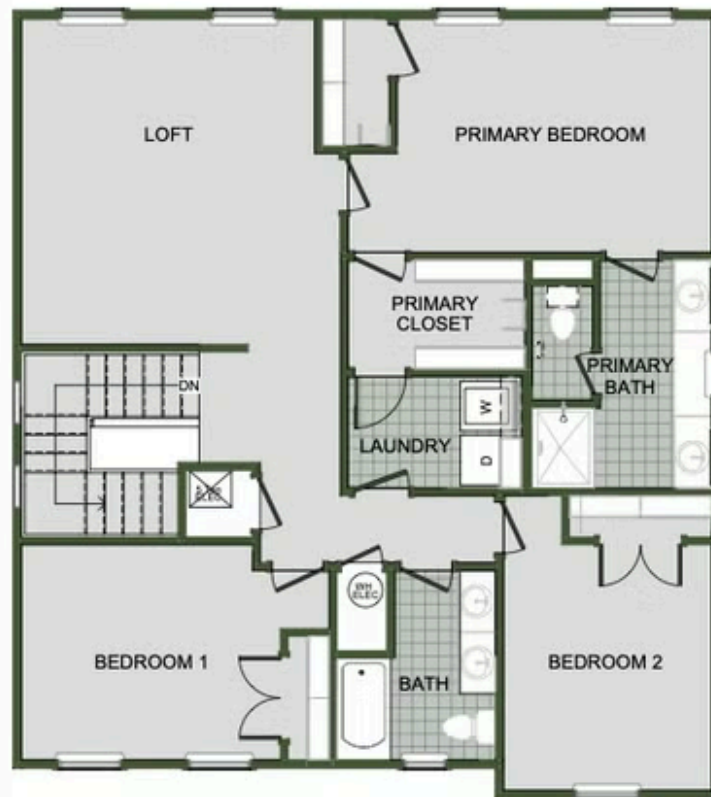

DEERE CREEK

2000 Two Story

Floor Plan

STARTING AT **\$396,000**  3 - 4  2.5 - 3  2  2,000 FT²

Introducing our 2000 Two Story this 3 - 4 bedroom, 2.5 to 3.5 bathroom with 1979 square foot home is the epitome of versatility for your family's needs! This floor plan offers an open-concept layout on the ground floor, with options for an upstairs loft, a fourth bedroom, or even a bedroom en-suite. Discover a home that adapts to your lifestyle with the 2000 Two Story –...

AMENITIES

SIDEWALKS

GREENSPACE

FIRST FLOOR

LOFT OPTION

4 BEDROOM EN-SUITE OPTION

4 BEDROOM OPTION